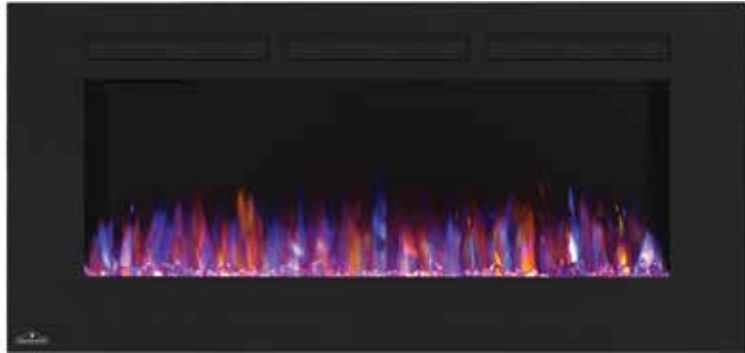

MAKE MORE OUT

OF YOUR HOME

CONTEMPORARY

AND VERSATILE.

Magical effects of dancing flames for any interior. The Napoleon Premium Fire ALLURE™ Series will inspire you with an intense flame experience that is enhanced by the high-quality glass front. Depending on your mood, you can choose between a warm orange, a crisp blue or a multi-colour combination to give your room that personal touch. And with widths ranging from 81cm to 183cm, there is an ALLURE™ model to suit any sized room. With heat outputs of 950W or 2,000W, the ALLURE™ Series are among the most powerful electric fireplaces available, heating rooms up to 30m².

ALLURE

STRONG PERFORMANCE. IN EVERY

The flickering flames create an atmospheric ambience. With a Napoleon Premium Fire from the ALLURE™ PHANTOM series, you can enjoy unique living experiences. The matt black mesh front provides a reflection-free view of the interplay of flames in colours of warm orange, cool blue or a multi-colour combination and the clear crystal beads on the fireplace bed support these impressive flame patterns. The ALLURE™ PHANTOM series can even be placed directly opposite windows without compromising the aura. And with heat outputs of 950W or 2,000W, these Napoleon Premium Fire electric fireplaces are among the most powerful on the market, heating rooms up to 30m².

With this exceptional design, you will enhance your interior and enjoy a new dimension of fire.

With a width of 40cm and heights of 81cm or 96cm, the ALLURE™ VERTICAL fits perfectly into any room, even the smaller ones. Instantly and magically, it always draws the eye with its flickering play of fire in a warm orange, friendly yellow, crisp blue and multi-colour. In addition, the side accent lights provide you with further ambience through the beautiful shades of white, blue, green, red, yellow, purple or with an automatically rotating cycle.