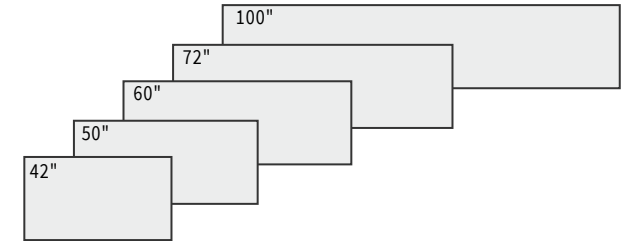

Available in widths of 107, 127, 152, 183 and 254cm. The electric fireplaces are all 55 cm in height and 14cm deep.