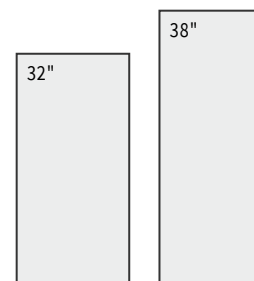

Available in widths of 81 and 96 cm.

The electric fireplaces are both 40 cm in width and 14 cm deep