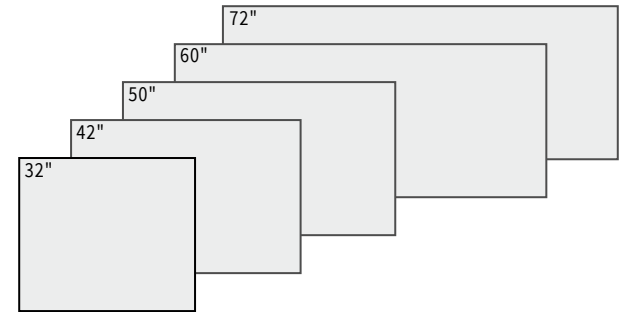

For a direct view it is best to place the electric fireplace at eye level with enough free space (e.g. from the couch, living room chair or bed). It needs a clearance of at least 20cm at the top because of the heating function, and a few cm's clearance on all other sides. It can be wall hung or recessed.