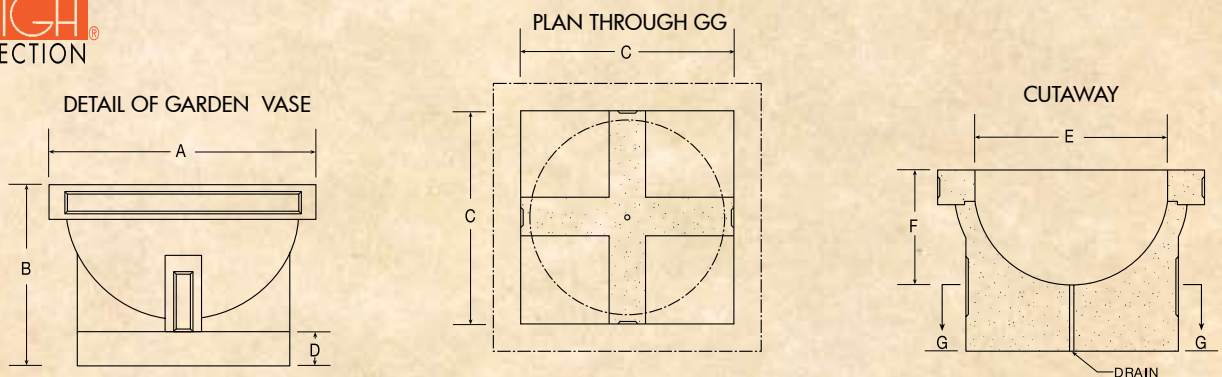

Oak Park Studio Vase

FRANK
LLOYD
WRIGHT
COLLECTION®

FRANK LLOYD WRIGHT STUDIO OAK PARK, ILLINOIS
FRANK LLOYD WRIGHT ARCHITECT - OAK PARK, ILLINOIS

1897

DIMENSIONS	A	B	C	D	E	F
SMALL	24	16 1/4	19	3 1/8	17 1/4	10 1/8
MEDIUM	34 3/4	23 1/2	27 1/2	4 1/2	25	14 3/4
LARGE	45	30 1/2	35 3/4	5 7/8	32 1/2	19 1/8