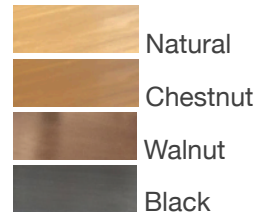

THE DEKOR COFFEE TABLE

MADE TO ORDER:
Made in Los Angeles.
4 - 6 weeks lead time

SIZE OPTIONS:
Available in 30" - 51" diameter

STANDARD DIMENSIONS:
Diameter: 40"
Height: 15"
Top: 2" Thick

FRAME: Alder Wood

FINISH: Shown as Chestnut