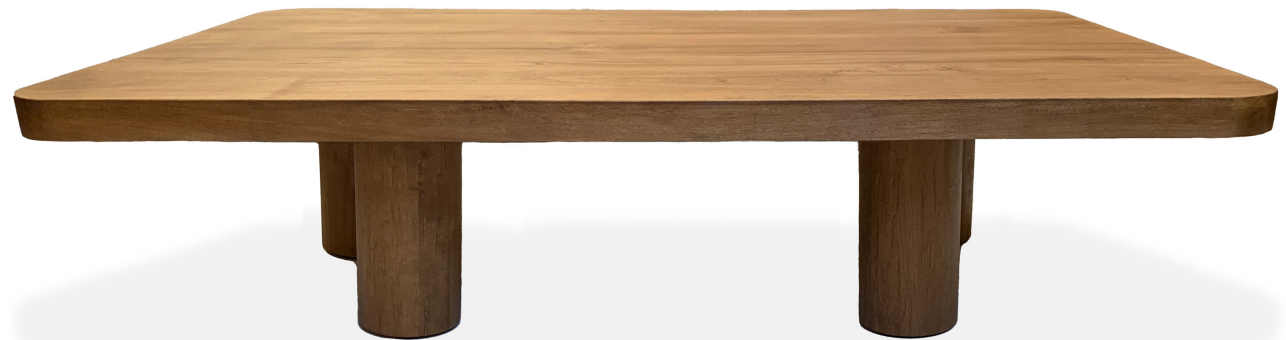

## THE EMIL COFFEE TABLE

MADE TO ORDER:  
Made in Los Angeles, CA  
5-6 weeks lead time

CUSTOM SIZING:  
Available 26" - 80"

(Please inquire with your  
desired dimensions for an  
estimate)

STANDARD DIMENSIONS:  
Length: 60"  
Width: 36"  
Height: 15"  
Top: 2" Thick  
Legs: 5" Cylinder

FRAME: Alder Wood

FINISH: Shown as Chestnut

An entirely unique, modern coffee table. 2" thick rounded rectangular top gives size and softness. Offset 6" cylindrical legs are the statement of this piece; Emil's legs are different from every angle. Rounded corners and weight make this the perfect coffee table to fit modern and classic aesthetics. The Emil Coffee Table is part of the d/K collection is designed by Isabelle Dahlin.