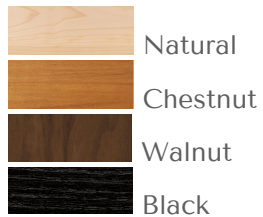

## THE EMIL COFFEE TABLE

MADE TO ORDER:  
Made in Los Angeles, CA  
5-6 weeks lead time

CUSTOM SIZING:  
Available 26" - 80"

(Please inquire with your  
desired dimensions for an  
estimate)

STANDARD DIMENSIONS:  
Length: 60"  
Width: 36"  
Height: 15"  
Top: 2" Thick  
Legs: 5" Cylinder

FRAME: Alder Wood

FINISH: Shown as Chestnut

An entirely unique, modern coffee table. 2" thick rounded rectangular top gives size and softness. Offset 6" cylindrical legs are the statement of this piece; Emil's legs are different from every angle. Rounded corners and weight make this the perfect coffee table to fit modern and classic aesthetics. The Emil Coffee Table is part of the d/K collection is designed by Isabelle Dahlin.