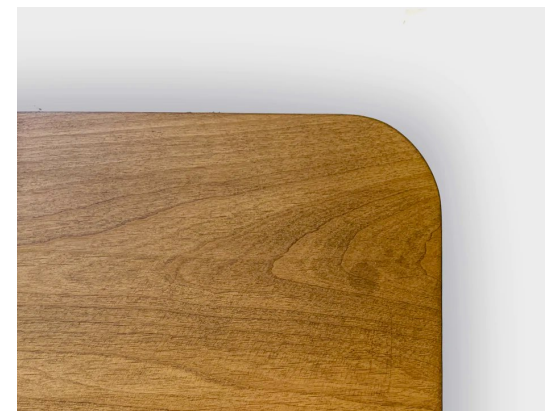

## THE EMIL COFFEE TABLE

MADE TO ORDER:  
Made in Los Angeles, CA  
5-6 weeks lead time

CUSTOM SIZING:  
Available 26" - 80"

(Please inquire with your  
desired dimensions for an  
estimate)

STANDARD DIMENSIONS:  
Length: 60"  
Width: 36"  
Height: 15"  
Top: 2" Thick  
Legs: 5" Cylinder

FRAME: Alder Wood

FINISH: Shown as Chestnut

An entirely unique, modern coffee table. 2" thick rounded rectangular top gives size and softness. Offset 6" cylindrical legs are the statement of this piece; Emil's legs are different from every angle. Rounded corners and weight make this the perfect coffee table to fit modern and classic aesthetics. The Emil Coffee Table is part of the d/K collection is designed by Isabelle Dahlin.