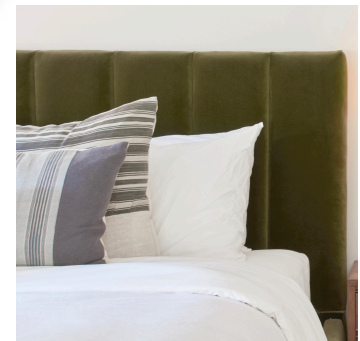

MADE TO ORDER:

Made in Los Angeles.
5-6 weeks lead time

SIZE OPTIONS:

Full 68"W x 90"D x 48"H
Queen 74"W x 95"D x 48"H
King 90"W x 95"D x 48"H
Cal King 85"W x 99"D x 48"H

Headboard height: 48"

Base height: 13"

Mattress inset: 3"

Legs: 2" hidden inset

UPHOLSTERY REQUIREMENTS:

Base-grade fabric is included.
Alternate fabric selections may incur an additional cost. COM is available. Add 2 yards to requirement for patterned fabric.

This beautiful bed features a contemporary low profile design with an elegant tufted channel headboard and alder block legs. No boxspring required. The Arthur Bed is part of the deKor Furniture Collection designed by Isabelle Dahlin.