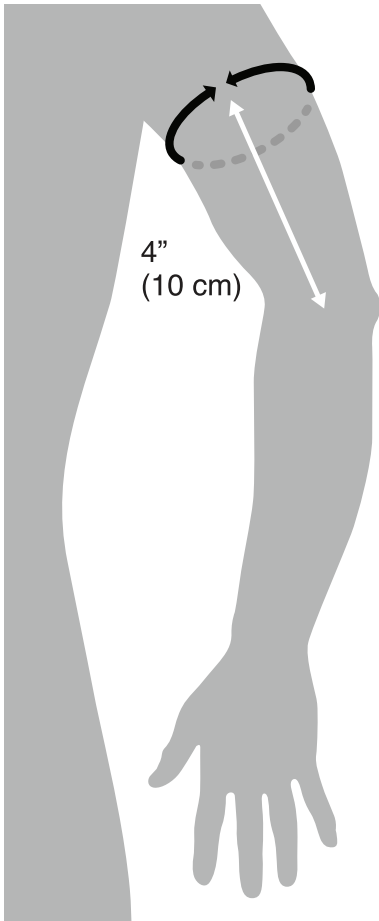

GO Sleeves Size Chart - Knee 31323

Getting A Snug & Secure Fit Is Key To Success

- 1 Bend your knee to 30° and measure the circumference 5.5" (14 cm) above the center of your knee cap.
- 2 Select your size based on measurement in the below chart.
TIP: Size up if you measure in-between.

GUARANTEED FIT

If it doesn't feel right, we'll replace it at no charge.

GO Sleeves Size Chart - Elbow 31323

Getting A Snug & Secure Fit Is Key To Success

- 1 Slightly bend your elbow 30° and measure your arm circumference 4" (10 cm) above the elbow joint.
 - 2 Select your size based on measurement in the below chart.
- TIP:** Size down if you measure in-between.

Arm Circumference		Elbow Sleeve Size
INCHES	CENTIMETERS	
8 - 10 IN	20.3 - 25.4 CM	X-SMALL
10 - 11.5 IN	25.4 - 29.2 CM	SMALL
11.5 - 14.5 IN	29.2 - 36.8 CM	MEDIUM
14.5 - 17 IN	36.8 - 43.2 CM	LARGE
17 - 18.5 IN	43.2 - 47.0 CM	X-LARGE
18.5 - 21 IN	47.0 - 53.3 CM	XX-LARGE