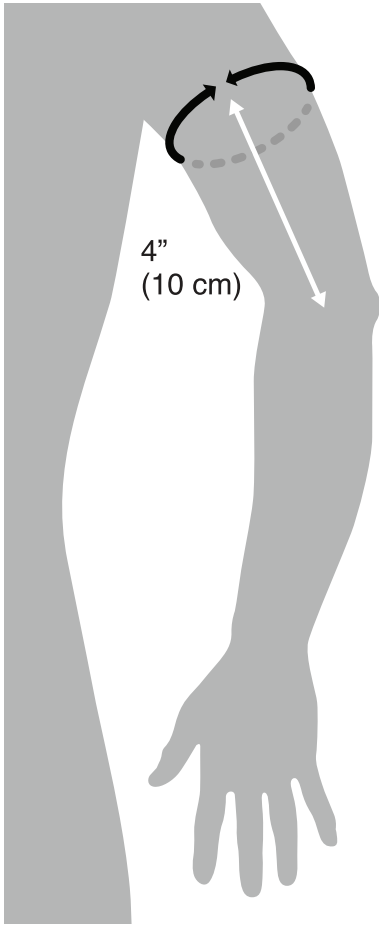

GO Sleeves Size Chart - Knee 31323

Getting A Snug & Secure Fit Is Key To Success

- 1 Bend your knee to 30° and measure the circumference 5.5" (14 cm) above the center of your knee cap.
- 2 Select your size based on measurement in the below chart.
TIP: Size up if you measure in-between.

GUARANTEED FIT

If it doesn't feel right, we'll replace it at no charge.

GO Sleeves Size Chart - Knee 31323

Getting A Snug & Secure Fit Is Key To Success

- 1 Bend your knee to 30° and measure the circumference 5.5" (14 cm) above the center of your knee cap.
- 2 Select your size based on measurement in the below chart.
TIP: Size up if you measure in-between.

GUARANTEED FIT

If it doesn't feel right, we'll replace it at no charge.

GO Sleeves Size Chart - Calf 31323

Getting A Snug & Secure Fit Is Key To Success

- 1 Measure the circumference of the thickest part of your calf.
- 2 Select your size based on measurement in the below chart.
TIP: Size up if you measure in-between.

GUARANTEED FIT

If it doesn't feel right, we'll replace it at no charge.

GO Sleeves Size Chart - Elbow 31323

Getting A Snug & Secure Fit Is Key To Success

- 1 Slightly bend your elbow 30° and measure your arm circumference 4" (10 cm) above the elbow joint.
 - 2 Select your size based on measurement in the below chart.
- TIP:** Size down if you measure in-between.