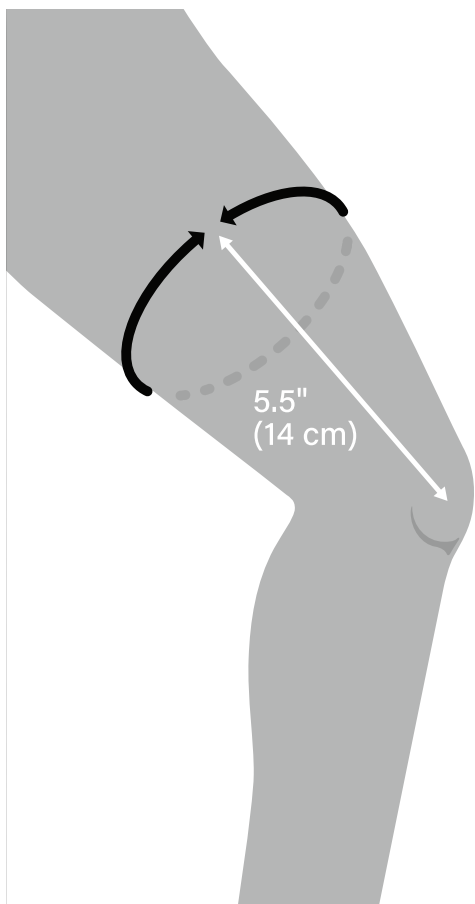

GO Sleeves Size Chart - Knee 31323

Getting A Snug & Secure Fit Is Key To Success

- 1 Bend your knee to 30° and measure the circumference 5.5" (14 cm) above the center of your knee cap.
- 2 Select your size based on measurement in the below chart.
TIP: Size up if you measure in-between.

Thigh Circumference		Knee Sleeve Size
INCHES	CENTIMETERS	
13 - 15 IN	33 - 38 CM	SMALL
15 - 17.25 IN	38 - 43.8 CM	MEDIUM
17.25 - 19.5 IN	43.8 - 49.5 CM	LARGE
19.5 - 22 IN	49.5 - 55.8 CM	X-LARGE
22 - 25 IN	55.8 - 63.5 CM	XX-LARGE

GUARANTEED FIT

If it doesn't feel right, we'll replace it at no charge.

GO Sleeves Size Chart - Knee 31323

Getting A Snug & Secure Fit Is Key To Success

- 1 Bend your knee to 30° and measure the circumference 5.5" (14 cm) above the center of your knee cap.
- 2 Select your size based on measurement in the below chart.
TIP: Size up if you measure in-between.