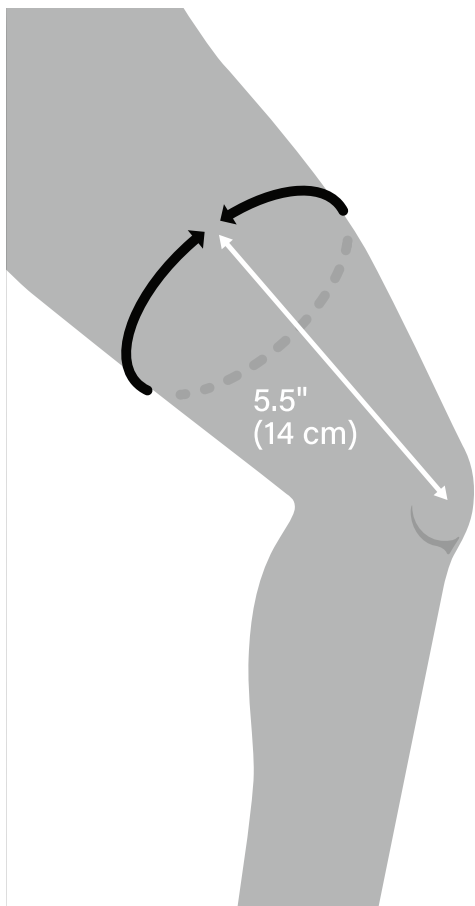

GO Sleeves Size Chart - Knee 31323

Getting A Snug & Secure Fit Is Key To Success

- 1 Bend your knee to 30° and measure the circumference 5.5" (14 cm) above the center of your knee cap.
- 2 Select your size based on measurement in the below chart.
TIP: Size up if you measure in-between.

Thigh Circumference		Knee Sleeve Size
INCHES	CENTIMETERS	
13 - 15 IN	33 - 38 CM	SMALL
15 - 17.25 IN	38 - 43.8 CM	MEDIUM
17.25 - 19.5 IN	43.8 - 49.5 CM	LARGE
19.5 - 22 IN	49.5 - 55.8 CM	X-LARGE
22 - 25 IN	55.8 - 63.5 CM	XX-LARGE

GUARANTEED FIT

If it doesn't feel right, we'll replace it at no charge.

GO Sleeves Size Chart - Knee 31323

Getting A Snug & Secure Fit Is Key To Success

- 1 Bend your knee to 30° and measure the circumference 5.5" (14 cm) above the center of your knee cap.
- 2 Select your size based on measurement in the below chart.
TIP: Size up if you measure in-between.