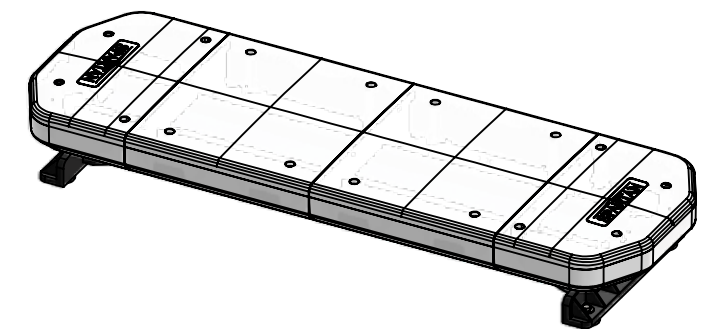

single cables running from terminal block to the cable exit

300CM

100CM

	FUNCTION	SUPPLY	TRIGGER
2mm	POWER & SIREN STANDBY	POSITIVE (+VE)	LATCHING
2mm	LIGHTS	POSITIVE (+VE)	LATCHING
1.28	SIREN TRIGGER & TONE	POSITIVE (+VE)	MOMENTARY
1.28	LIGHTS DIM MODE	POSITIVE (+VE)	LATCHING
1.28	LIGHTS PATTERN SELECT	POSITIVE (+VE)	MOMENTARY
2mm	EARTH	NEGATIVE (-VE)	LATCHING

**ADDITIONAL NOTES**

"SIREN STANDBY" TO HAVE A PERMANENT POSITIVE FEED AND THEREFORE ALWAYS BE IN STANDBY WHEN CONNECTED TO 12V (SO THE BULLHORN CAN BE POWERED AT ANY TIME).

Siren dipswitch set to 2 & 6 on (only) to provide the following:  
 "WAIL" - "YELP" - "HI/LO" - "OFF" (Dipswitch 2)  
 "BULLHORN" (Dipswitch 6)

REV (AR) 19.01.2022

NAME		DATE	SB293TBRWCR_UV1		
DRAWN BY	A.R	23.11.21 (REV 28.01.22)	LV110 - SPARTAN		
CABLE TYPE	3 metres (from exit)		SIZE	REV.	DWG. No.
FIXING METHOD	Universal Footpack				
FLASH PATTERN	Double Alternate Flash		A3		
LED Swatch			SCALE	SHEET 1 OF 1 SHEETS	
	BASE LENS Swatch TOP LENS Swatch				