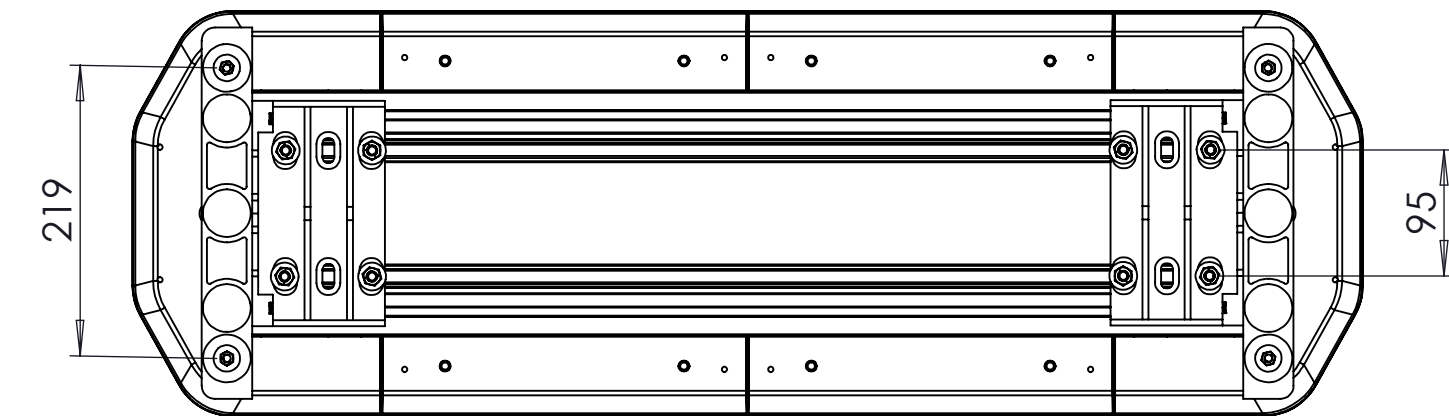

single cables running from terminal block to the cable exit

300CM

100CM

	FUNCTION	SUPPLY	TRIGGER
2mm	POWER & SIREN STANDBY	POSITIVE (+VE)	LATCHING
2mm	LIGHTS	POSITIVE (+VE)	LATCHING
1.28	SIREN TRIGGER & TONE	POSITIVE (+VE)	MOMENTARY
1.28	LIGHTS DIM MODE	POSITIVE (+VE)	LATCHING
1.28	LIGHTS PATTERN SELECT	POSITIVE (+VE)	MOMENTARY
2mm	EARTH	NEGATIVE (-VE)	LATCHING

REV (AR) 19.01.2022

NAME		DATE	SB293TBRWCR_UV1		
DRAWN BY	A.R	23.11.21 (REV 28.01.22)	LV110 - SPARTAN		
CABLE TYPE	3 metres (from exit)		SIZE	REV.	DWG. No.
FIXING METHOD	Universal Footpack				
FLASH PATTERN	Double Alternate Flash		A3		
LED Swatch			SCALE	SHEET 1 OF 1 SHEETS	
	BASE LENS Swatch TOP LENS Swatch				