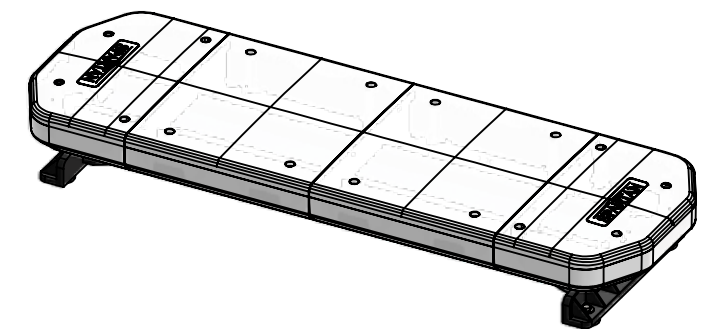

single cables running from terminal block to the cable exit

300CM

100CM

	FUNCTION	SUPPLY	TRIGGER
2mm	POWER & SIREN STANDBY	POSITIVE (+VE)	LATCHING
2mm	LIGHTS	POSITIVE (+VE)	LATCHING
1.28	SIREN TRIGGER & TONE	POSITIVE (+VE)	MOMENTARY
1.28	LIGHTS DIM MODE	POSITIVE (+VE)	LATCHING
1.28	LIGHTS PATTERN SELECT	POSITIVE (+VE)	MOMENTARY
2mm	EARTH	NEGATIVE (-VE)	LATCHING

**ADDITIONAL NOTES**

"SIREN STANDBY" TO HAVE A PERMANENT POSITIVE FEED AND THEREFORE ALWAYS BE IN STANDBY WHEN CONNECTED TO 12V (SO THE BULLHORN CAN BE POWERED AT ANY TIME).

Siren dipswitch set to 2 & 6 on (only) to provide the following:  
 "WAIL" - "YELP" - "HI/LO" - "OFF" (Dipswitch 2)  
 "BULLHORN" (Dipswitch 6)

NAME		DATE	SB293TBRWCC_UV1					
DRAWN BY		A.R.				28.01.2022		
CABLE TYPE		3 metres (from exit)			LV110 - SPARTAN			
FIXING METHOD		Universal Footpack						
FLASH PATTERN		Double Alternate Flash			SIZE	A3	REV.	DWG. No.
LED Swatch					SCALE	SHEET 1 OF 1 SHEETS		
BASE LENS Swatch								
TOP LENS Swatch								