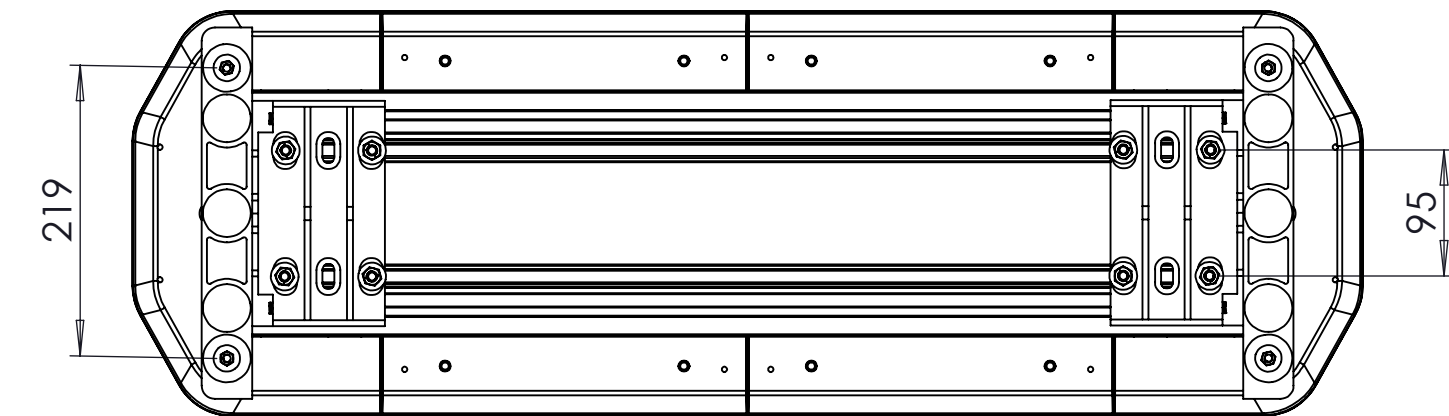

single cables running from terminal block to the cable exit

300CM

100CM

	FUNCTION	SUPPLY	TRIGGER
2mm	POWER & SIREN STANDBY	POSITIVE (+VE)	LATCHING
2mm	LIGHTS	POSITIVE (+VE)	LATCHING
1.28	SIREN TRIGGER & TONE	POSITIVE (+VE)	MOMENTARY
1.28	LIGHTS DIM MODE	POSITIVE (+VE)	LATCHING
1.28	LIGHTS PATTERN SELECT	POSITIVE (+VE)	MOMENTARY
2mm	EARTH	NEGATIVE (-VE)	LATCHING

NAME		DATE	SB293TBRWCC_UV1					
DRAWN BY		A.R.				28.01.2022		
CABLE TYPE		3 metres (from exit)			LV110 - SPARTAN			
FIXING METHOD		Universal Footpack						
FLASH PATTERN		Double Alternate Flash			SIZE	A3	REV.	DWG. No.
LED Swatch					SCALE	SHEET 1 OF 1 SHEETS		
BASE LENS Swatch								
TOP LENS Swatch								