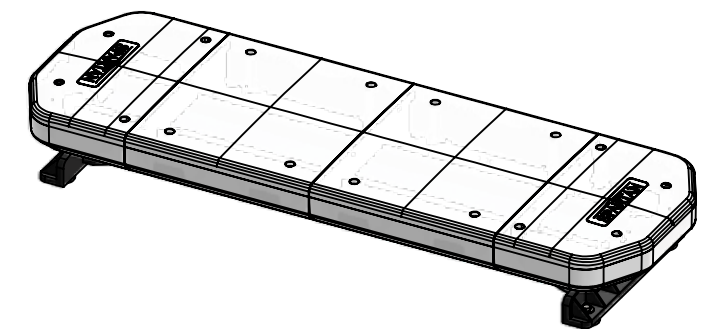

single cables running from terminal block to the cable exit

300CM

100CM

	FUNCTION	SUPPLY	TRIGGER
2mm	POWER & SIREN STANDBY	POSITIVE (+VE)	LATCHING
2mm	LIGHTS	POSITIVE (+VE)	LATCHING
1.28	SIREN TRIGGER & TONE	POSITIVE (+VE)	MOMENTARY
1.28	LIGHTS DIM MODE	POSITIVE (+VE)	LATCHING
1.28	LIGHTS PATTERN SELECT	POSITIVE (+VE)	MOMENTARY
2mm	EARTH	NEGATIVE (-VE)	LATCHING

ADDITIONAL NOTES

"SIREN STANDBY" TO HAVE A PERMANENT POSITIVE FEED AND THEREFORE ALWAYS BE IN STANDBY WHEN CONNECTED TO 12V (SO THE BULLHORN CAN BE POWERED AT ANY TIME).

Siren dipswitch set to 2 & 6 on (only) to provide the following:
 "WAIL" - "YELP" - "HI/LO" - "OFF" (Dipswitch 2)
 "BULLHORN" (Dipswitch 6)

NAME		DATE	SB293TBRWCB_UV2		
DRAWN BY	A.R	28.01.2022			
CABLE TYPE	3 metres (from exit)		LV110 - SPARTAN		
FIXING METHOD	Universal Footpack				
FLASH PATTERN	Double Alternate Flash		SIZE	REV.	DWG. No.
LED Swatch			SCALE	SHEET 1 OF 1 SHEETS	