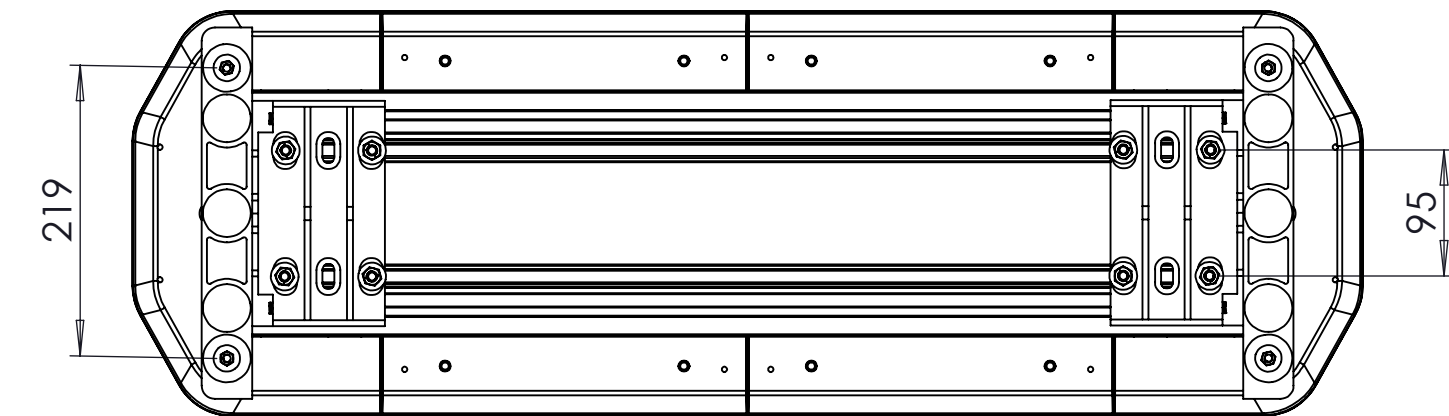

single cables running from terminal block to the cable exit

300CM

100CM

	FUNCTION	SUPPLY	TRIGGER
2mm	POWER & SIREN STANDBY	POSITIVE (+VE)	LATCHING
2mm	LIGHTS	POSITIVE (+VE)	LATCHING
1.28	SIREN TRIGGER & TONE	POSITIVE (+VE)	MOMENTARY
1.28	LIGHTS DIM MODE	POSITIVE (+VE)	LATCHING
1.28	LIGHTS PATTERN SELECT	POSITIVE (+VE)	MOMENTARY
2mm	EARTH	NEGATIVE (-VE)	LATCHING

NAME		DATE	SB293TBRWCB_UV2		
DRAWN BY	A.R	28.01.2022			
CABLE TYPE	3 metres (from exit)		LV110 - SPARTAN		
FIXING METHOD	Universal Footpack				
FLASH PATTERN	Double Alternate Flash		SIZE	REV.	DWG. No.
LED Swatch			SCALE	SHEET 1 OF 1 SHEETS	