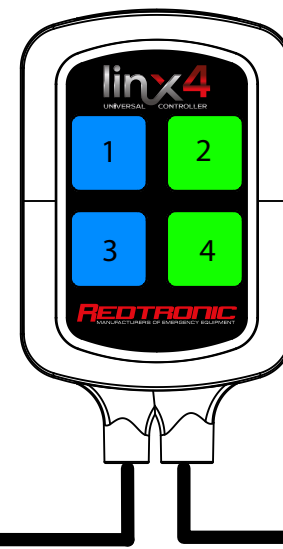

single cables running from terminal block to the cable exit

300CM

100CM

	FUNCTION	SUPPLY	TRIGGER
2mm	POWER & SIREN STANDBY	POSITIVE (+VE)	LATCHING
2mm	LIGHTS	POSITIVE (+VE)	LATCHING
1.28	SIREN TRIGGER & TONE	POSITIVE (+VE)	MOMENTARY
1.28	LIGHTS DIM MODE	POSITIVE (+VE)	LATCHING
1.28	LIGHTS PATTERN SELECT	POSITIVE (+VE)	MOMENTARY
2mm	EARTH	NEGATIVE (-VE)	LATCHING

ADDITIONAL NOTES

"SIREN STANDBY" TO HAVE A PERMANENT POSITIVE FEED AND THEREFORE ALWAYS BE IN STANDBY WHEN CONNECTED TO 12V (SO THE BULLHORN CAN BE POWERED AT ANY TIME).

Siren dipswitch set to 2 & 6 on (only) to provide the following:
 "WAIL" - "YELP" - "HI/LO" - "OFF" (Dipswitch 2)
 "BULLHORN" (Dipswitch 6)

NAME		DATE	SB293TBRWCB_UV2		
DRAWN BY	A.R	28.01.2022			
CABLE TYPE	3 metres (from exit)		LV110 - SPARTAN		
FIXING METHOD	Universal Footpack				
FLASH PATTERN	Double Alternate Flash		SIZE	REV.	DWG. No.
LED Swatch			SCALE	SHEET 1 OF 1 SHEETS	