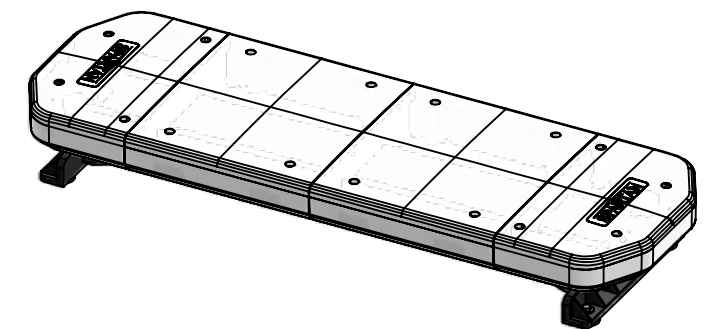

single cables running from terminal block to the cable exit

300CM

100CM

	FUNCTION	SUPPLY	TRIGGER
2mm	POWER & SIREN STANDBY	POSITIVE (+VE)	LATCHING
2mm	LIGHTS	POSITIVE (+VE)	LATCHING
1.28	SIREN TRIGGER & TONE	POSITIVE (+VE)	MOMENTARY
1.28	LIGHTS DIM MODE	POSITIVE (+VE)	LATCHING
1.28	LIGHTS PATTERN SELECT	POSITIVE (+VE)	MOMENTARY
2mm	EARTH	NEGATIVE (-VE)	LATCHING

ADDITIONAL NOTES

"SIREN STANDBY" TO HAVE A PERMANENT POSITIVE FEED AND THEREFORE ALWAYS BE IN STANDBY WHEN CONNECTED TO 12V (SO THE BULLHORN CAN BE POWERED AT ANY TIME).

Siren dipswitch set to 2 & 6 on (only) to provide the following:
 "WAIL" - "YELP" - "HI/LO" - "OFF" (Dipswitch 2)
 "BULLHORN" (Dipswitch 6)

NAME		DATE	SB293TBRWCB_UV1		
DRAWN BY	A.R	28.01.2022			
CABLE TYPE		3 metres (from exit)		LV110 - SPARTAN	
FIXING METHOD		Universal Footpack			
FLASH PATTERN		Double Alternate Flash		SIZE	A3
LED Swatch				REV.	
BASE LENS Swatch				DWG. No.	
TOP LENS Swatch				SCALE	
				SHEET 1 OF 1 SHEETS	