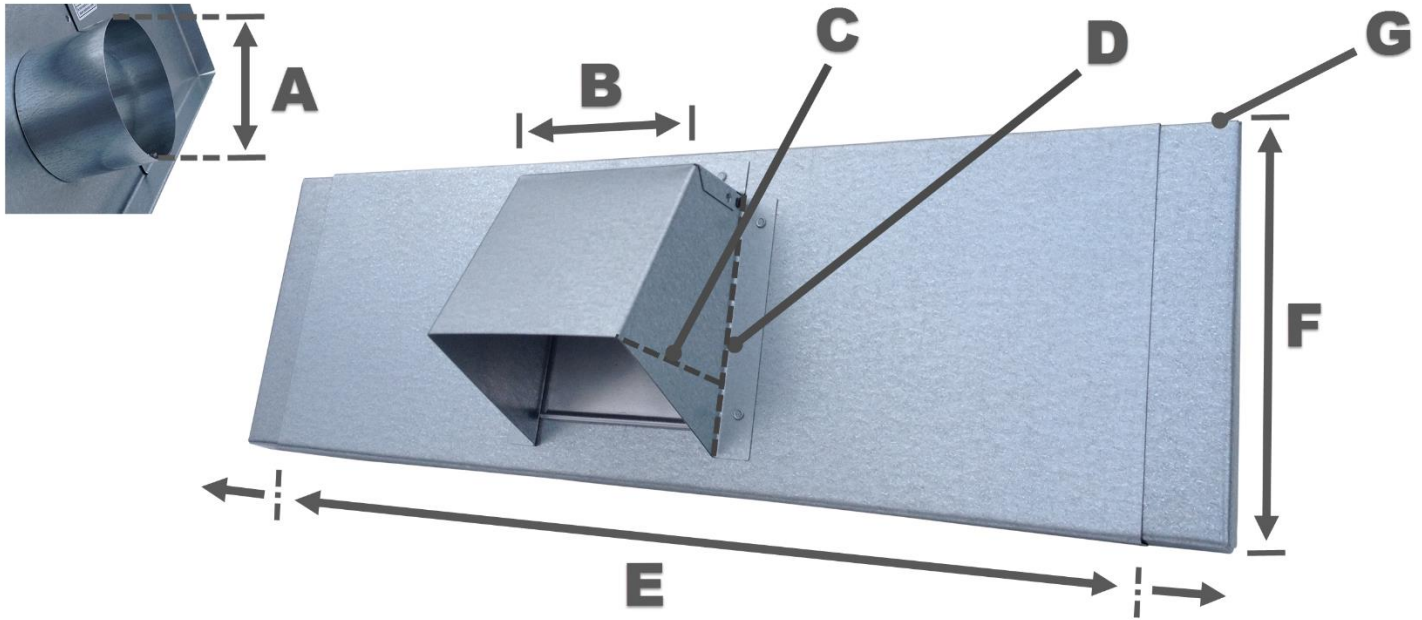

## Window Dryer Vent Specifications

Duct Diameter	Hood Width	Hood Depth	Hood Height	Panel Length	Panel Height	Panel Depth
A	B	C	D	E	F	G
4"	5"	4-1/4"	6"	14"-64" *	8"	1-1/8"

\* There are 5 sizes spanning from 14 to 64 inches: 14-18 inch, 18-24 inch, 24-36 inch, 36-50 inch, 50-64 inch