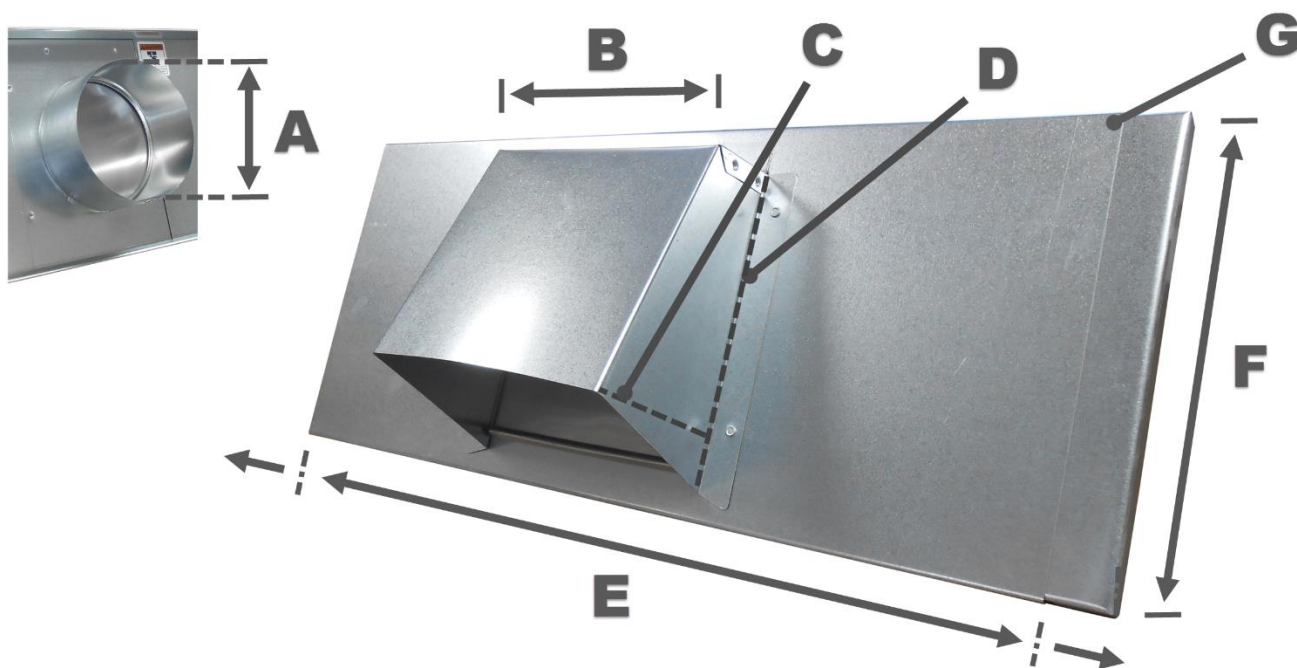

6 Inch Window Vent Specifications

Duct Diameter	Hood Width	Hood Depth	Hood Height	Panel Length	Panel Height	Panel Depth
A	B	C	D	E	F	G
6"	7"	4-1/2"	8"	14"-36" *	10"	1-1/8"

* There are 3 sizes spanning from 14 to 36 inches: 14-18 inch, 18-24 inch, 24-36 inch