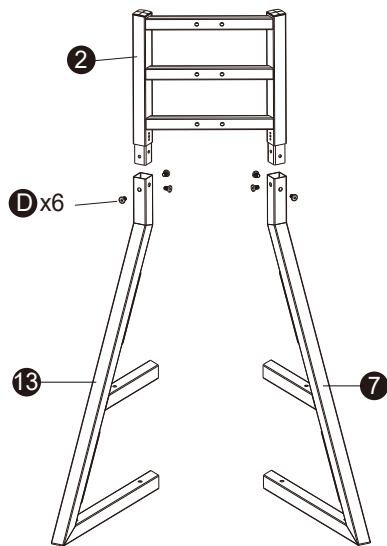

φ15x φ8 x15

How to choose mounting screws for your TV

(a) For irregular-backed(Rounded) TV

(b) For Flat-backed TV

Easy to install

1

1mm-3mm

Don't tighten the screw