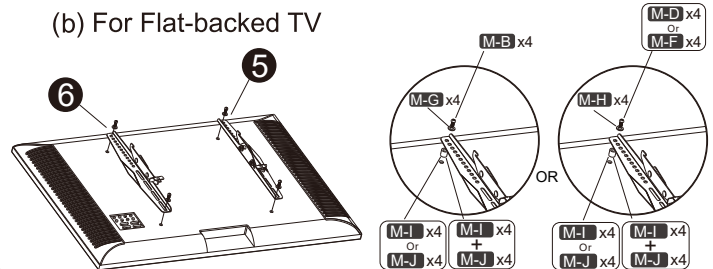

M8x45

M-G x4

φ12x φ5.2 x1

M-H x4

φ16x φ8.2 x1

M-I x4

φ15x φ8 x5

M-J x4

φ15x φ8 x15

How to choose mounting screws for your TV

(a) For irregular-backed(Rounded) TV

(b) For Flat-backed TV

Easy to install

1

1mm-3mm

Don't tighten the screw