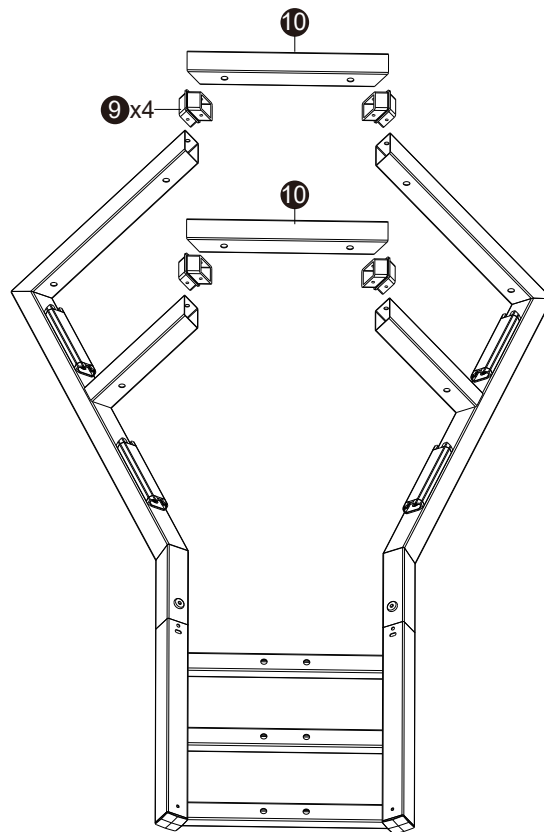

Easy to install

2