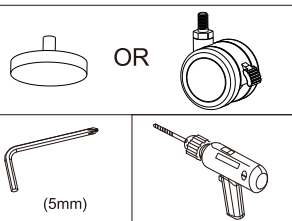

φ15x φ8 x15

How to choose mounting screws for your TV

(a) For irregular-backed(Rounded) TV

(b) For Flat-backed TV

Easy to install

1

1mm-3mm

Don't tighten the screw

ネジを締めないでください

4

Easy to install

2

5

Easy to install

3

6

Easy to install

4

7

Easy to install

5

8

Easy to install

6