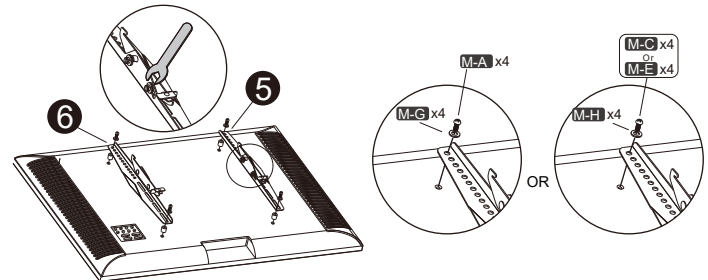

φ15x φ8 x15

How to choose mounting screws for your TV

(a) For irregular-backed(Rounded) TV

(b) For Flat-backed TV

Easy to install

1

1mm-3mm

Don't tighten the screw