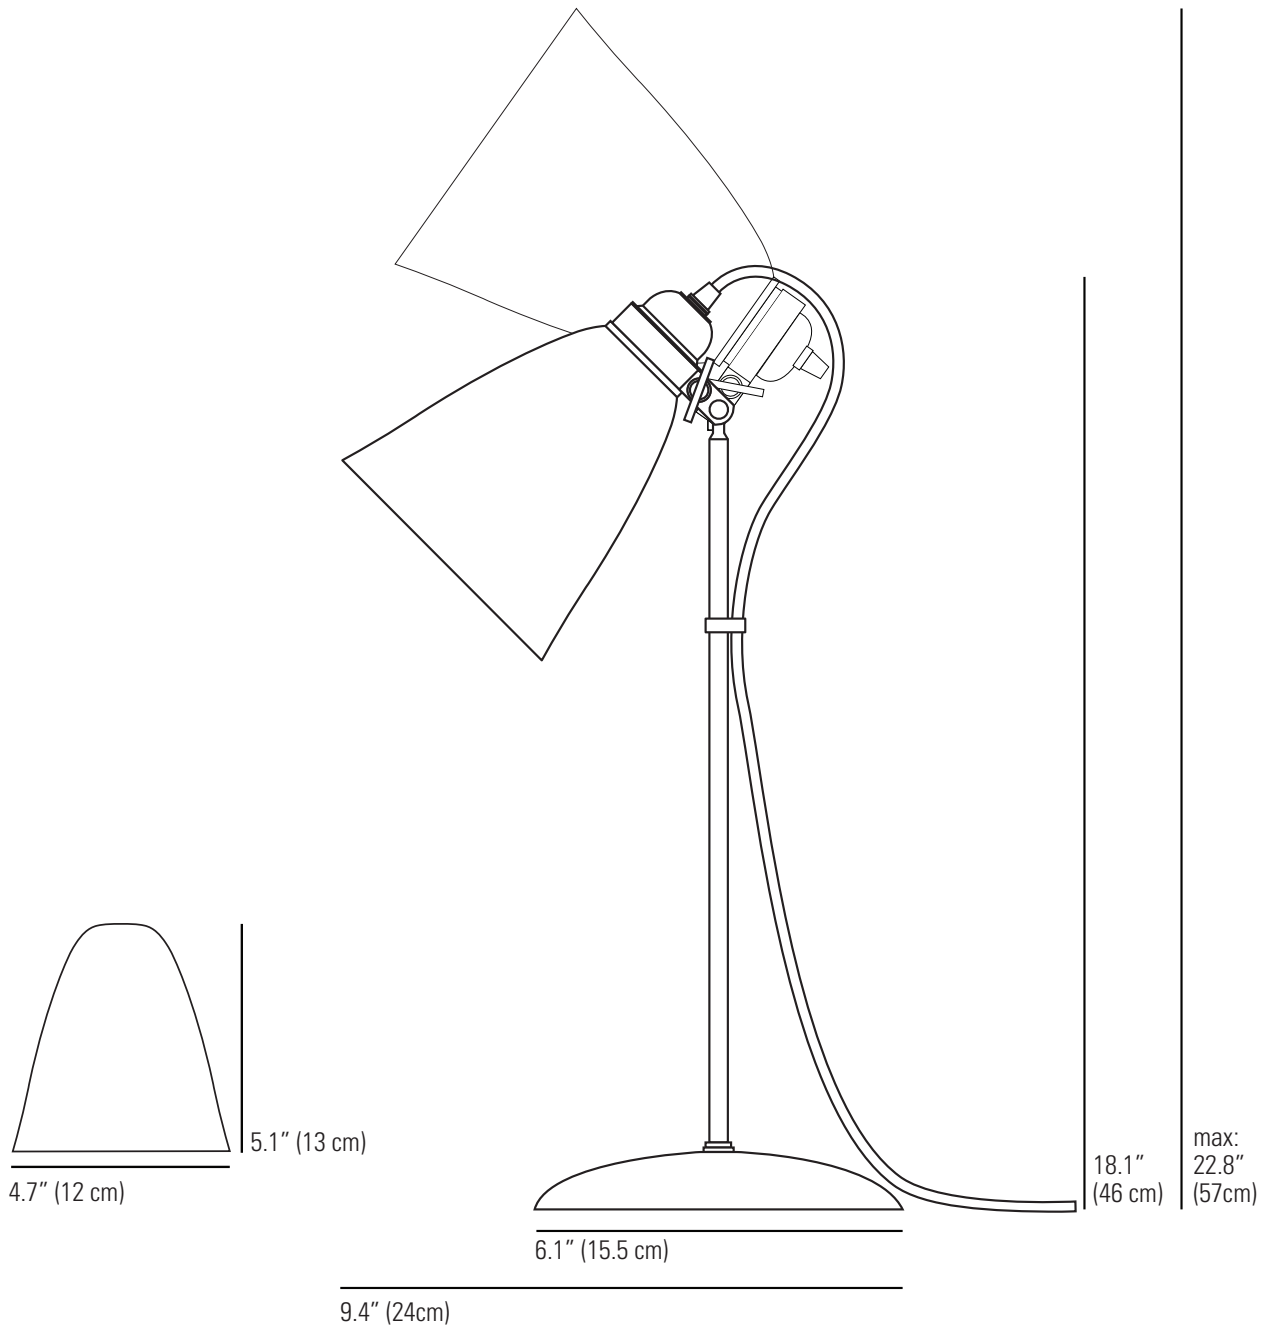

HECTOR Medium Dome Table Light

Specifications

PRODUCT CODE:	US-FT198	IP RATING:	IP20
BULB CAP:	E26	MATERIAL(S):	BONE CHINA, CHROME
MAX WATTAGE:	40W	AVAILABLE FINISH:	NATURAL/BLUE/GREEN, SATIN CHROME STEM
VOLTAGE:	120V (AC)	CABLE COLOUR:	BLUE/GREEN/SAND & TAUPE COTTON BRAID
BULB TYPE:	A		