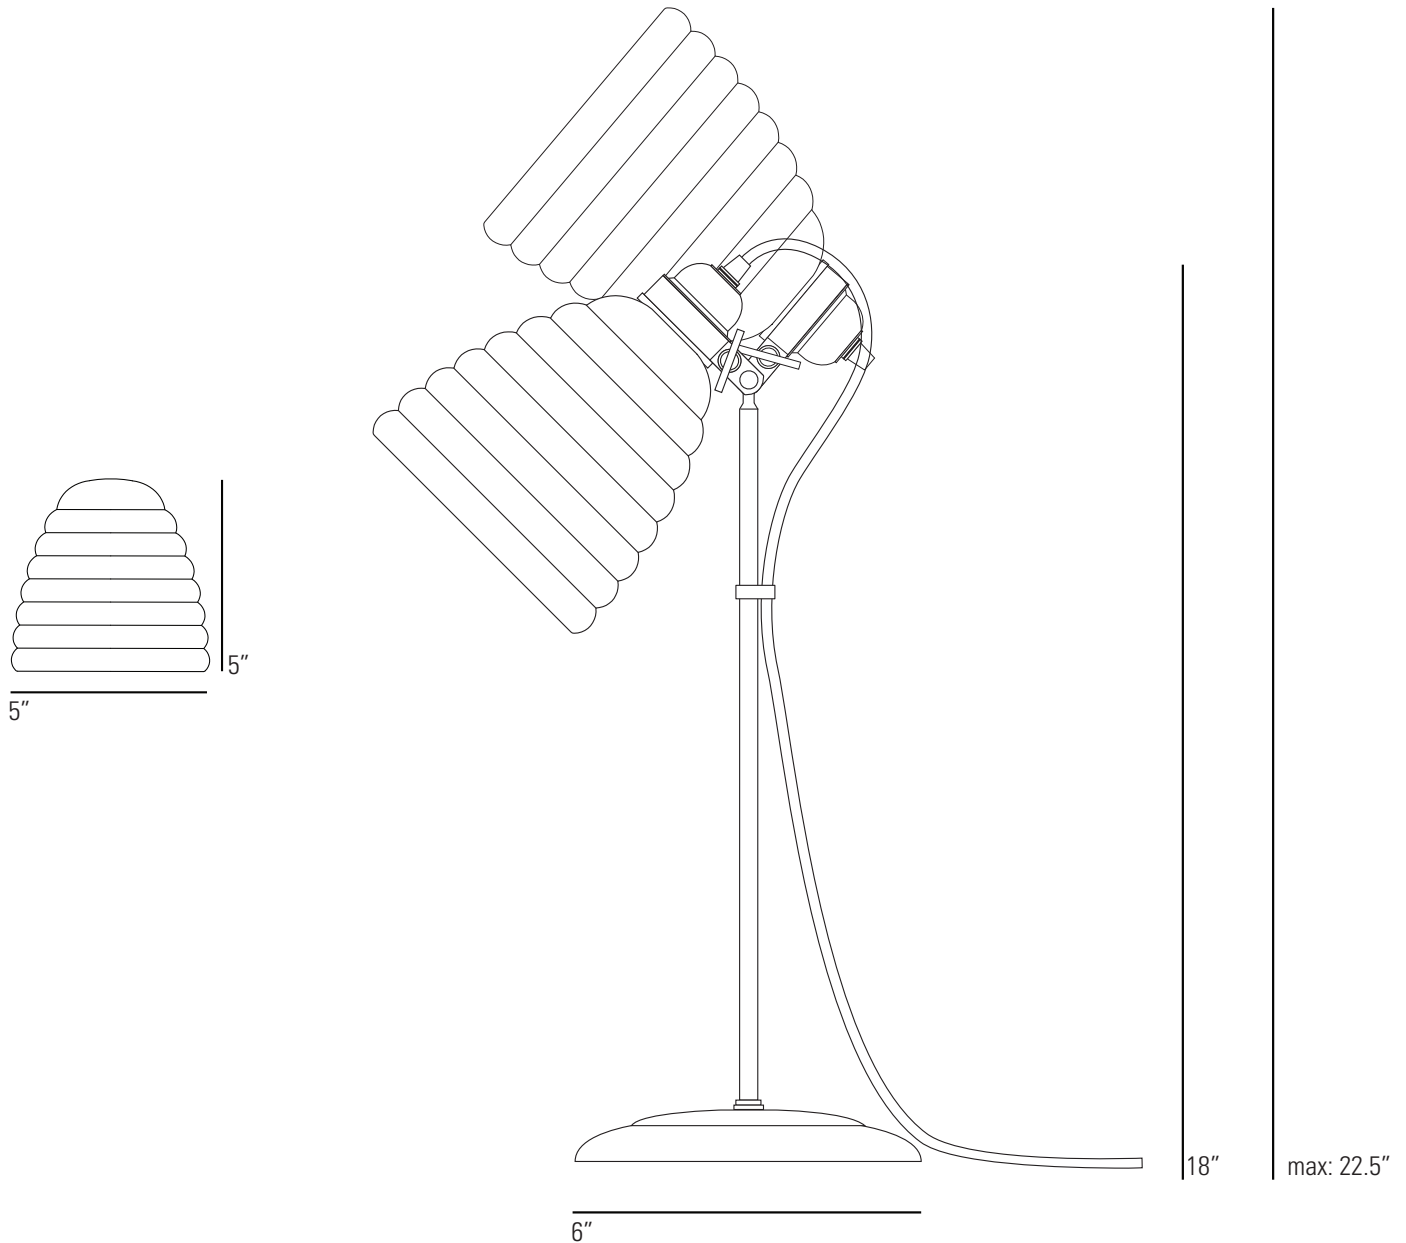

# HECTOR BIBENDUM Table Light

## Specifications

PRODUCT CODE:	US-FT491
BULB CAP:	E26
MAX WATTAGE:	40W
VOLTAGE:	120V (AC)
BULB TYPE:	A
IP RATING:	IP20

MATERIAL(S):	BONE CHINA, BRASS
AVAILABLE FINISH:	NATURAL BONE CHINA, SATIN CHROME STEM
CABLE COLOUR:	RED/TURQUOISE/YELLOW COTTON BRAID