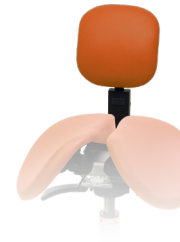

Elbow Rest 3D

Specially designed for surgeons. It moves fluidly from side to side and back and forth. Suitable for working with moving forearms, in very-precise moves by wrists or fingers.

Elbow Table

A compact and versatile work station for office or home. Comes with elbow pads.

Ergorest

Movable forearm supports on the sides. Suits many types of work where arms need to move with very low resistance on a surface level. The comfortable support is 20 cm long. It moves 28 cm back and forth and 28 cm sideways.

Expert

Flat, fixed, and soft supporting pads can be locked 18 cm back or to the front and 10 cm sideways. Can be used by dentists, in surgeries, laboratories, etc. Easy access to the patient. The back support has a height adjustment of 10 cm overall.

ErgoElbo

Can be attached to any table to reduce tension in the shoulders, neck and the upper back. Upholstered with black or white artificial leather. Width 67 cm, depth 22.5 cm..

Stretching Support

Stretching Support is meant for momentary stretching only. A backrest isn't needed, because in a balanced position the spine supports the upper body and the muscles can remain relaxed.