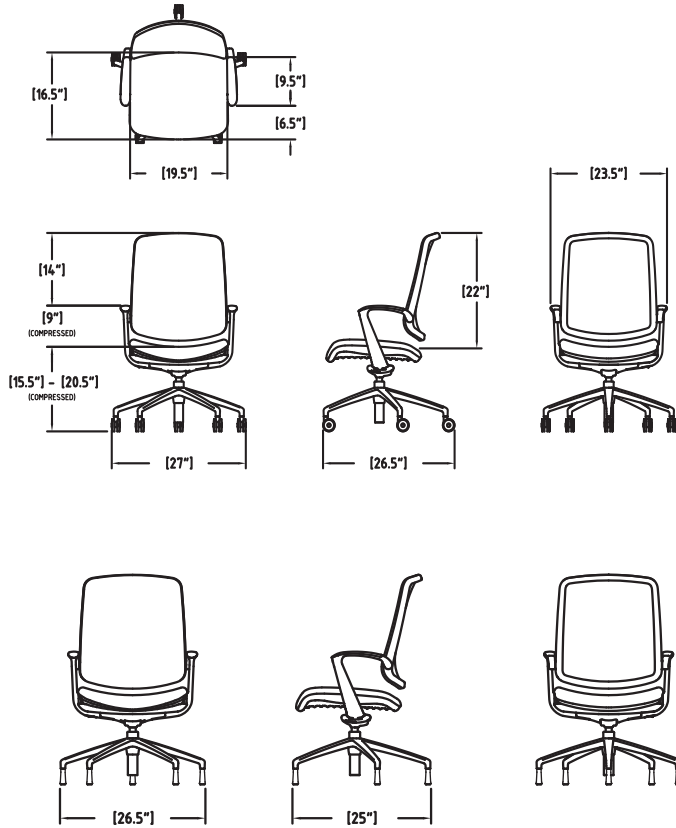

Trinetic

boss
design

Trinetic

Trinetic is only available in the following fabrics and leathers:

0	Bradbury Omega Plus
1	Camira Xtreme Plus
2	Camira Aquarius Kvadrat Remix
3	Camira Blazer Kvadrat Canvas Kvadrat Rime Skai Sotega
5	Kvadrat Steelcut Trio
6	Kvadrat Steelcut
L1	Yarwood Style (including standard Boss black leather)

BS EN Certifications:
BS EN 1335: 2000 Parts 1, 2 & 3
BS EN 1335: 2009 Parts 2 & 3
ISO Certification: ISO 9241 Part 5
ANSI BIFMA X5.1

Product Sheet

Environmental Product Breakdown - TR1CHALKAC data shown

Materials	Weight (kg)	Weight (%)	Recycled Content (%)	Recyclability (%)
Aluminium	5.05	38.16%	33%	100%
Nylon	0.46	3.45%	0%	100%
Nylon textile	0.54	4.08%	0%	100%
PA6 GF30	2.1	15.93%	0%	100%
Polypropylene	1.46	11.04%	0%	0%
PP/Oil/Steel	1.09	8.22%	0%	0%
Steel	2.53	19.13%	100%	100%

Ecological Credentials

Recycled Content (%)	Recyclability (%)
Recycled Content	31.72%
Recyclability	91.78%
Returnable Packaging	CFC & HCFC Free
Carbon Neutral	Yes
Climate Neutral	BS EN ISO 14001

CO² Measure

The total CO² measure has been officially verified by FIRA and includes utilities and transport from suppliers.

CO² per 1000 units - 80.96 tonnes
CO² per unit - 0.08 tonnes

UK Global HQ
Boss Drive
Dudley
West Midlands, DY2 8SZ
T +44 (0) 1384 455570
E sales@bossdesign.com

London Showroom
7 Clerkenwell Road
London EC1M 5PA
T +44 (0) 20 7253 0364
bossdesign.com

Task