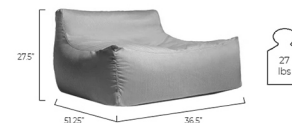

The water-resistant cover is removable for easy cleaning and has a waterproof bottom, making these outdoor bean bags suitable for use also on grass or sand. A durable, tear-resistant nylon liner contains the bead fill and provides another layer of protection against moisture.

DIMENSIONS

Product Dimensions Package Dimensions

W : 36.5"	W : 40.5"
L : 51.25"	L : 24.5"
H : 27.5"	H : 36"
Wgt : 27 lbs	Wgt : 30 lbs

COLORS

- Fabric Content: 100% Sunbrella acrylic
- Made In: United States
- Application: indoor/outdoor
- Certification: ACT® contract grade; GREENGUARD Gold Certified® Sunbrella® Fabric
- Flammability: Pass CA TB 117-2013 Sect. 1
- Cleaning Code: W, water based, diluted bleach cleanable
- Seat/Back: Polystyrene beads