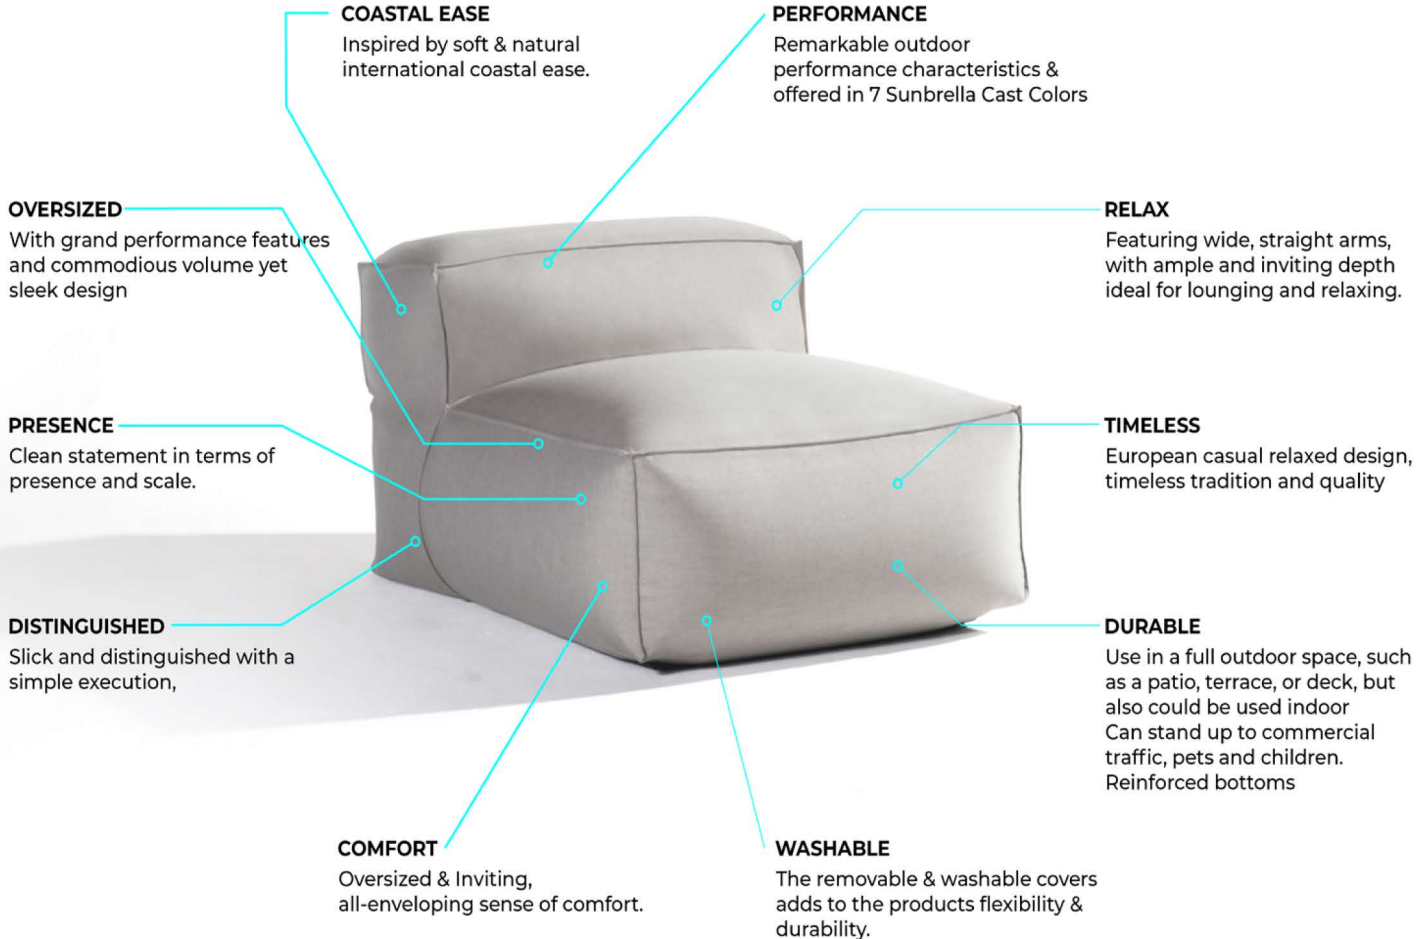

COASTAL EASE
Inspired by soft & natural international coastal ease.

PERFORMANCE
Remarkable outdoor performance characteristics & offered in 7 Sunbrella Cast Colors

OVERSIZED
With grand performance features and commodious volume yet sleek design

RELAX
Featuring wide, straight arms, with ample and inviting depth ideal for lounging and relaxing.

PRESENCE
Clean statement in terms of presence and scale.

TIMELESS
European casual relaxed design, timeless tradition and quality

DISTINGUISHED
Slick and distinguished with a simple execution,

DURABLE
Use in a full outdoor space, such as a patio, terrace, or deck, but also could be used indoor
Can stand up to commercial traffic, pets and children.
Reinforced bottoms

COMFORT
Oversized & Inviting, all-enveloping sense of comfort.

WASHABLE
The removable & washable covers adds to the products flexibility & durability.