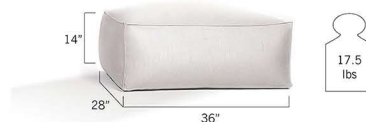

DIMENSIONS

Product Dimensions

W : 36"

L : 28"

H : 14"

Wgt : 17.5 lbs

COLORS

Cast Charcoal