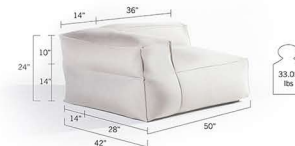

DIMENSIONS

Product Dimensions

W : 50"
L : 42"
H : 24"
Wgt : 33.05 lbs