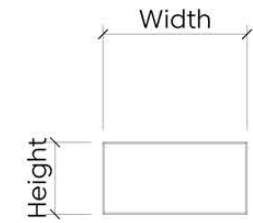

Right

Small	12"W x 12"H
Medium	18"W x 18"H
Large	24"W x 24"H

Circle

Small	12"W x 12"H
Medium	18"W x 18"H
Large	24"W x 24"H

Diamond

Small	10.39"W x 6"H
Medium	15.59"W x 9"H
Large	20.78"W x 12"H

Hexagon

Small	10.39"W x 12"H
Medium	15.59"W x 18"H
Large	20.78"W x 24"H

Rectangle

Small	12"W x 6"H
Medium	18"W x 9"H
Large	12"W x 24"H

Square

Small	12"W x 12"H
Medium	18"W x 18"H
Large	24"W x 24"H

Scale

Small	16"W x 12"H
Medium	24"W x 18"H
Large	32"W x 24"H

Mounting Methods

Adhesive Backing