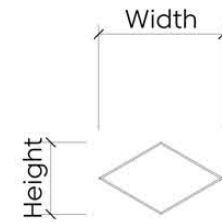

Right

Small	12"W x 12"H
Medium	18"W x 18"H
Large	24"W x 24"H

Circle

Small	12"W x 12"H
Medium	18"W x 18"H
Large	24"W x 24"H

Diamond

Small	10.39"W x 6"H
Medium	15.59"W x 9"H
Large	20.78"W x 12"H

Hexagon

Small	10.39"W x 12"H
Medium	15.59"W x 18"H
Large	20.78"W x 24"H

Rectangle

Small	12"W x 6"H
Medium	18"W x 9"H
Large	12"W x 24"H

Square

Small	12"W x 12"H
Medium	18"W x 18"H
Large	24"W x 24"H

Scale

Small	16"W x 12"H
Medium	24"W x 18"H
Large	32"W x 24"H

Mounting Methods

Adhesive Backing