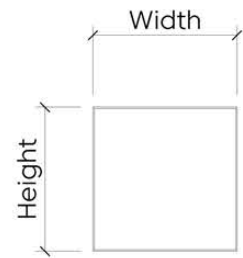

Right

Small	12"W x 12"H
Medium	18"W x 18"H
Large	24"W x 24"H

Circle

Small	12"W x 12"H
Medium	18"W x 18"H
Large	24"W x 24"H

Diamond

Small	10.39"W x 6"H
Medium	15.59"W x 9"H
Large	20.78"W x 12"H

Hexagon

Small	10.39"W x 12"H
Medium	15.59"W x 18"H
Large	20.78"W x 24"H

Rectangle

Small	12"W x 6"H
Medium	18"W x 9"H
Large	12"W x 24"H

Square

Small	12"W x 12"H
Medium	18"W x 18"H
Large	24"W x 24"H

Scale

Small	16"W x 12"H
Medium	24"W x 18"H
Large	32"W x 24"H

Mounting Methods

Adhesive Backing