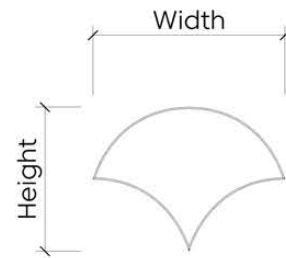

Right

Small	12"W x 12"H
Medium	18"W x 18"H
Large	24"W x 24"H

Circle

Small	12"W x 12"H
Medium	18"W x 18"H
Large	24"W x 24"H

Diamond

Small	10.39"W x 6"H
Medium	15.59"W x 9"H
Large	20.78"W x 12"H

Hexagon

Small	10.39"W x 12"H
Medium	15.59"W x 18"H
Large	20.78"W x 24"H

Rectangle

Small	12"W x 6"H
Medium	18"W x 9"H
Large	12"W x 24"H

Square

Small	12"W x 12"H
Medium	18"W x 18"H
Large	24"W x 24"H

Scale

Small	16"W x 12"H
Medium	24"W x 18"H
Large	32"W x 24"H

Mounting Methods

Adhesive Backing