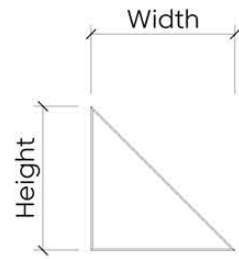

Right

Small	12"W x 12"H
Medium	18"W x 18"H
Large	24"W x 24"H

Circle

Small	12"W x 12"H
Medium	18"W x 18"H
Large	24"W x 24"H

Diamond

Small	10.39"W x 6"H
Medium	15.59"W x 9"H
Large	20.78"W x 12"H

Hexagon

Small	10.39"W x 12"H
Medium	15.59"W x 18"H
Large	20.78"W x 24"H

Rectangle

Small	12"W x 6"H
Medium	18"W x 9"H
Large	12"W x 24"H

Square

Small	12"W x 12"H
Medium	18"W x 18"H
Large	24"W x 24"H

Scale

Small	16"W x 12"H
Medium	24"W x 18"H
Large	32"W x 24"H

Mounting Methods

Adhesive Backing