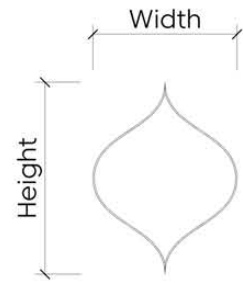

Design

Ogee

Small	12"W x 16"H
Medium	18"W x 24"H
Large	24"W x 32"H