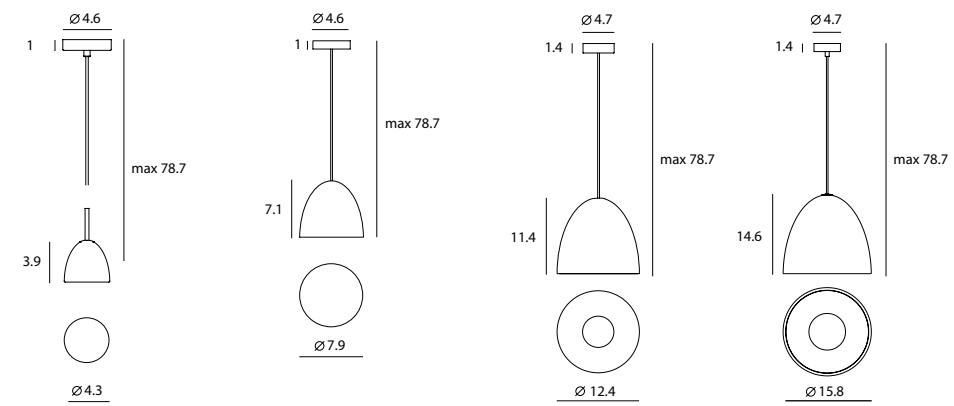

Materials : concrete, aluminum
Color : concrete
Canopy : chrome

CASTLE Pendant CONE XS / CASTLE Pendant CONE S / CASTLE Pendant BELL XS / CASTLE Pendant BELL S

CASTLE Pendant XS

Castle Pendant M

Photo Credit : More-in Interior Design