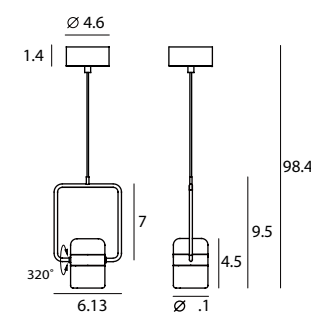

Ling Pendant V

SLD-80PV
LED 1 x 6W
(3000K, CRI 90, 520lm)
Built-in dimmable driver
Shade rotatable
Black PVC wire

Materials : frosted glass, steel
Color : matt black + copper ring
Canopy : black