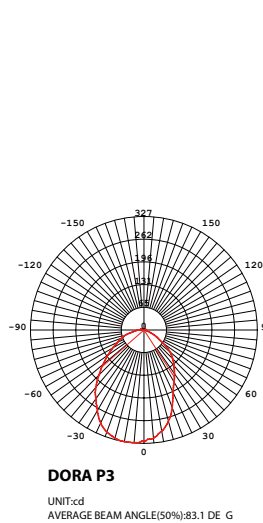

Dora Pendant P3
SLD-1010P3
LED 3 x 6.5W (3000K, CRI 90, 1650lm)
Shade rotatable
Built-in dimmable driver
Black PVC wire

Materials : steel, clear glass
Color : copper / shiny brass / chrome / matt black
Canopy : matt black