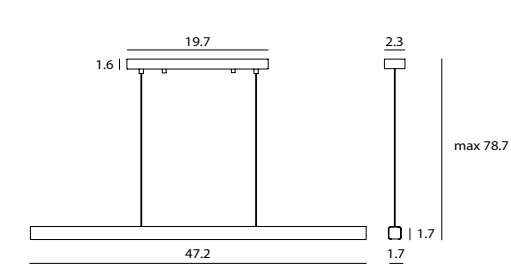

MUMU | 79

Mumu Pendant 120

matt black

matt white

MUMU P
UNIT:cd
AVERAGE BEAM ANGLE(50%):110 DE G

MUMU Pendant
SLD-3981P
LED 32W (3000K, CRI 90, 2150lm)
Built-in dimmable driver
Black PVC wire

Materials : aluminum, wood
Color : matt black + walnut (wood cap)
 matt white + beech (wood cap)
Canopy : same as shade color