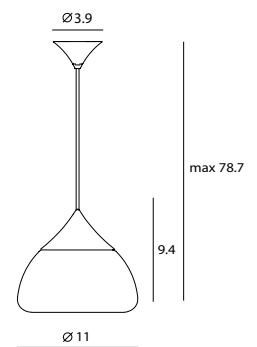

copper

matt brass

chrome

Mist Pendant M
SQ-8997P
E26 R63 1 x Max 50W
Black textile wire

Materials : sand-blasted glass, steel
Color : sand-blasted glass + copper
 sand-blasted glass + matt brass
 sand-blasted glass + chrome
Canopy : same as shade color