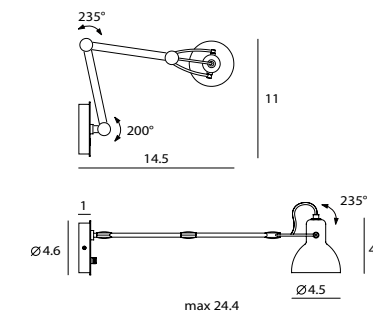

E12 1 x Max 30W
Shade rotatable
On/off rotary switch
Black textile wire

Material : steel
Color : copper / matt brass / chrome /
matt black / matt white
Canopy : same as shade color

Laito Mini Wall L
SQ-793MWA