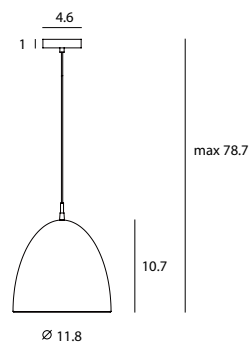

HELIO 日寰

By Chen, Chao Cheng, 2016

HELIO pendant gently keeps the illuminance flowing through its oval shade. Sleek cone-shaped pendant, HELIO, provides for a very modern yet straight forward aesthetic. A swirling brushed gold interior and a reflector bulb cover are added features to this pendant. The HELIO really is as alluring from the inside as it is from the outside.

Helio Pendant
SQ-633MP
E26 1 x Max 77W
Ribbed reflector, bulb cover
Black textile wire

Materials : steel
Color : matt white shade + brushed rose gold reflector
matt black shade + brushed apricot gold reflector
Canopy : same as shade color

JOJO LED 悠悠

By Chen, Chao Cheng, 2017

With an adjustable height shade inspired by the movement of a Yo-Yo, the JOJO pendant is a traditional shape with modern sensibilities. Lit with an LED bulb, the JOJO casts a gentle, calm illumination through the hand-blown opal shade.