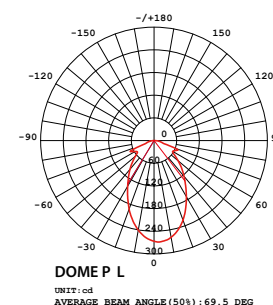

DOME P L
UNIT: cm
AVERAGE BEAM ANGLE (50%): 69.5 DEG