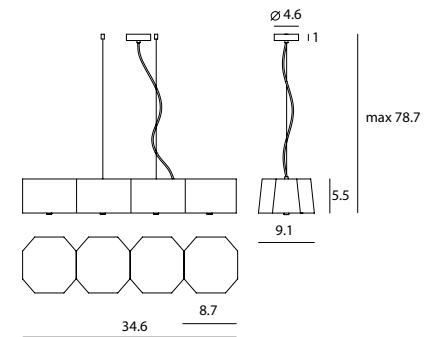

Zhe Pendant 4
SQ-2322MPL4
E26 4 x Max 100W
Black textile wire

Materials : steel, glass, wood
Color : matt black / matt white
Canopy : same as shade color