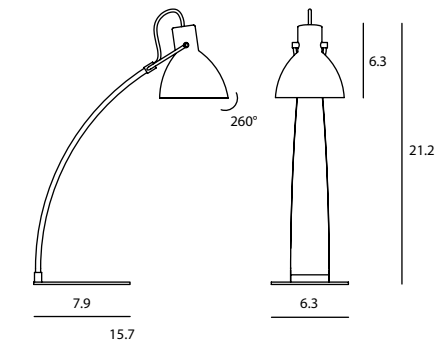

Laito Wood Table
SQ-893DWR
E26 1 x Max 60W
Shade rotatable
In-line on/off hand switch

Materials: steel, beech
Color: matt black + red cord
matt gray + orange cord
matt white + turquoise cord