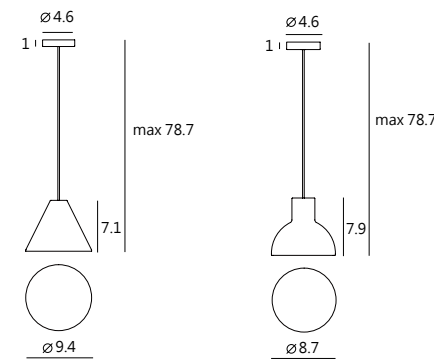

Castle Pendant Cone
SQ-185CP
E26 1 x Max 77W
Gray textile wire

Materials : concrete, aluminum
Color : concrete
Canopy : chrome

Castle Pendant Bell
SQ-3164CP
E26 1 x Max 77W
Ribbed reflector
Gray textile wire

Materials : concrete, aluminum
Color : concrete
Canopy : chrome