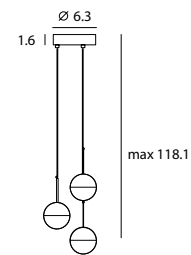

Dora Pendant P3
SLD-1010P3
LED 3 x 6.5W (3000K, CRI 90, 1650lm)
Shade rotatable
Built-in dimmable driver
Black PVC wire

Materials : steel, clear glass
Color : copper / shiny brass / chrome / matt black
Canopy : matt black