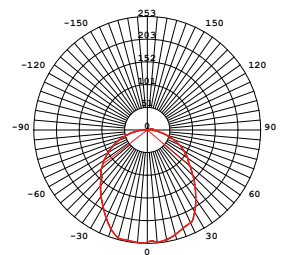

MOAI PL
UNIT:cd
AVERAGE BEAM ANGLE(50%):101.9 DE G