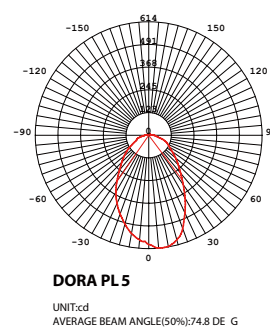

Dora Pendant PL5
SLD-1010PL5
LED 5 x 6.5W (3000K, CRI 90, 2750lm)
Shade rotatable
Built-in dimmable driver
Black PVC wire

Materials : steel, clear glass
Color : copper / shiny brass / chrome / matt black
Canopy : matt black