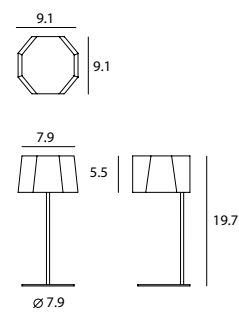

ZHE 柘

By Li, Hui Lun, 2011

ZHE is inspired by a wood from the Orient that is as hard as rock. The metal lampshade is meticulously and painlessly hand welded to resemble a cluster of rocks together. The wooden stoppers under each frosted diffuser not only introduce the warm elements of wood, but functionally it softens up the overall light source. ZHE exemplifies illumination on a grand scale.

Zhe Table
SQ-2322MD
E26 1 x Max 60W
Red textile cord

Materials : steel
Color : matt black