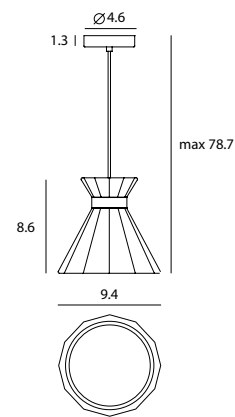

concrete +
matt brass ring

concrete +
satin ring

Mermaid Pendant S
SQ-7121CP
E26 1 x Max 60W
Gray textile wire

Materials : concrete, steel, aluminum
Color : concrete + matt brass ring
concrete + satin ring
Canopy : same as ring color