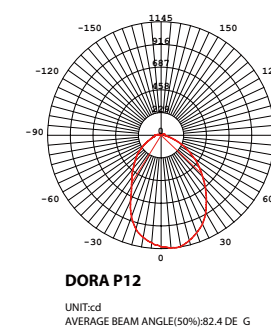

Dora Pendant P12
SLD-1010P12
LED 12 x 6.5W (3000K, CRI 90, 6600lm)
Built-in dimmable driver
Black PVC wire

Materials : steel, clear glass
Color : copper / shiny brass / chrome / matt black
Canopy : matt black