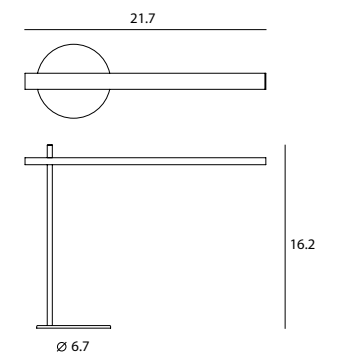

Ticktock Table
SLD-393DP6
LED 6 x 1W (3000K, CRI>80, 540lm)
Push on/off switch

Materials : aluminum, steel
Color : matt black w/ red cord