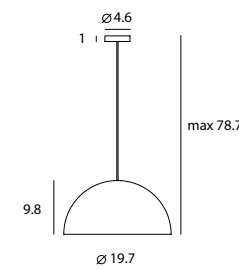

Dome Pendant L
SQ-3650MP
E26 1 x Max 100W
Ribbed reflector, bulb cover

Materials : steel, aluminum
Color: copper w/ black textile wire
chrome w/ black textile wire
matt black w/ black textile wire
shiny white w/ red textile wire
Canopy : same as shade color