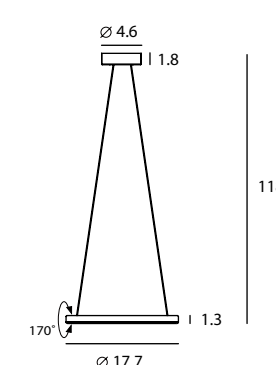

SOL Pendant
SLD-450P
LED 21W (2700K, CRI 90, 1785lm)
Built-in dimmable driver
Shade rotatable
Black PVC wire

Materials : steel, PP
Color : matt black + shiny copper
Canopy : black