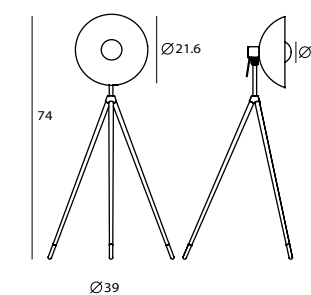

Apollo Floor
SLD-3655MFTE
LED 17W (2700K, CRI 90, 1360lm)
Shade rotatable
Adaptor driver
Touch dimmer
Black textile wire

Materials : aluminum, wood
Color : matt black + copper cap + wood tripod