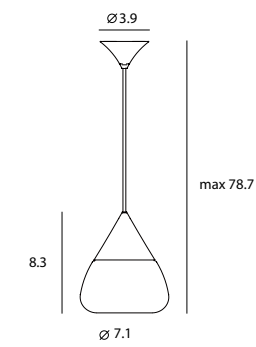

Mist Pendant M
SQ-8997P
E26 R63 1 x Max 50W
Black textile wire

Materials : sand-blasted glass, steel
Color : sand-blasted glass + copper
          sand-blasted glass + matt brass
          sand-blasted glass + chrome
Canopy : same as shade color