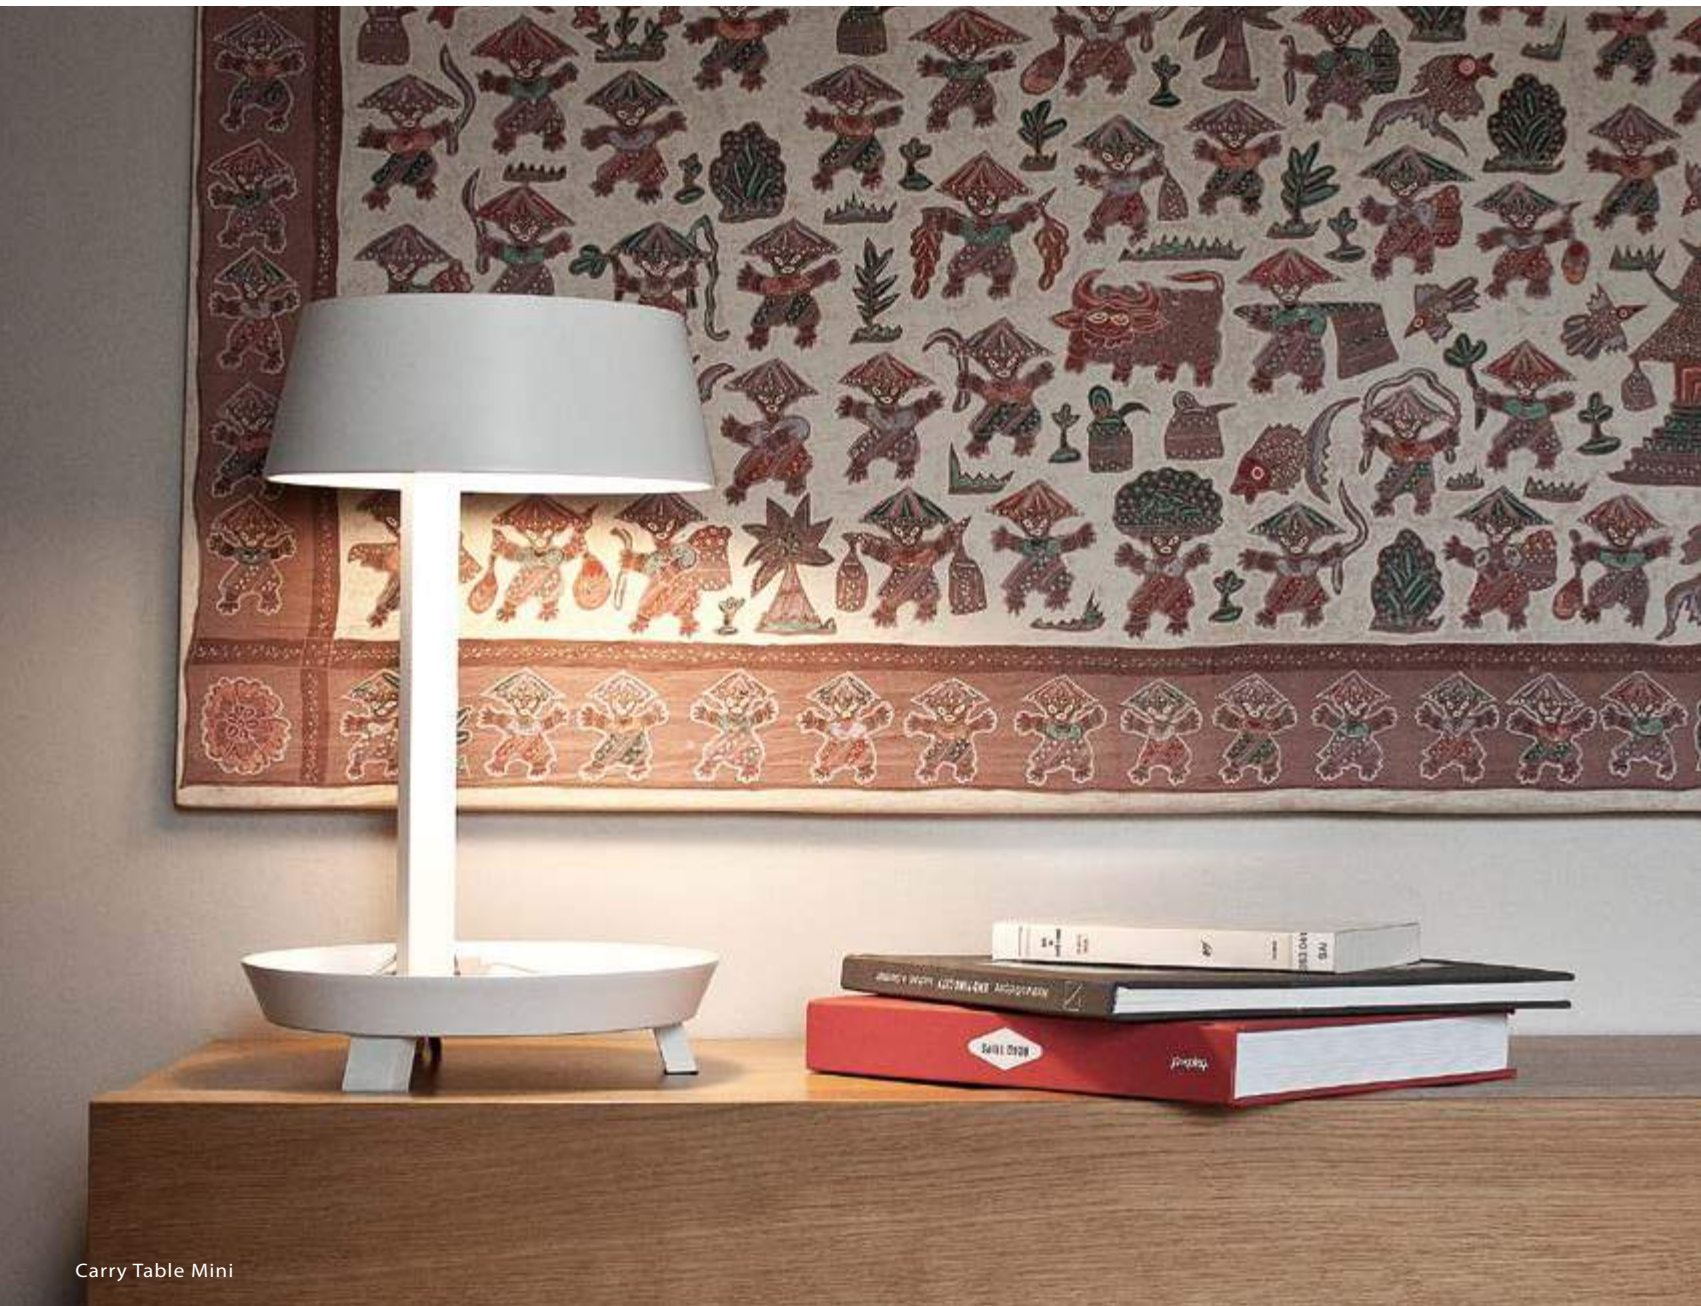

Materials : fabric, steel, beech, acrylic (diffuser)
Color : Beech + matt black
Remark : w/ diffuser

Carry Floor

Carry Table

CARRY marries utility with design. Not only is the CARRY chic enough to spruce up any space it also serves as a great light source, it is strategically designed with a plate to hold daily essentials such as keys and coins. The CARRY helps you achieve meticulous order in a fast paced society, a must-have for any modern lifestyle. The lamp comes equipped with a USB adapter, specially designed for our technology enriched way of life.