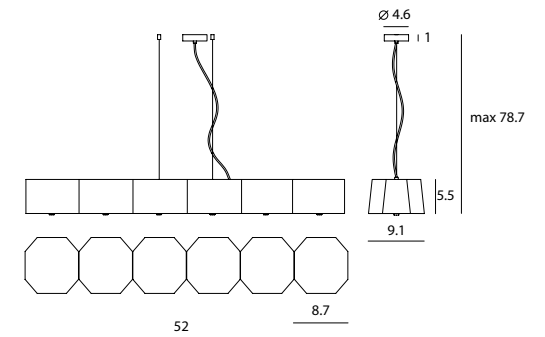

Zhe Pendant 6
SQ-2322MPL6
E26 6 x Max 100W
Black textile wire

Materials : steel, glass, wood
Color : matt black / matt white
Canopy : same as shade color