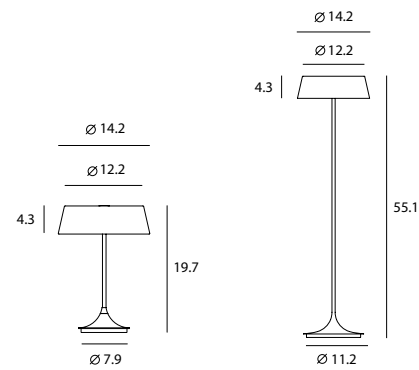

China Table
SQ-6350MDJ-1
E26 2 x Max 60W
Patent DJ on/off switch
Black textile cord

Materials : steel
Color : oil bronze

China Floor
SQ-6350MF-1
E26 2 x Max 60W
In-line on/off switch
Black textile cord

Materials : steel
Color : oil bronze