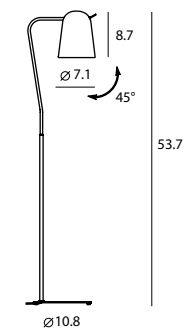

Dodo Floor
SQ-218FR
E26 1 x Max 60W
Shade rotatable
Dip switch
Black textile cord

Materials : steel
Color : matt black