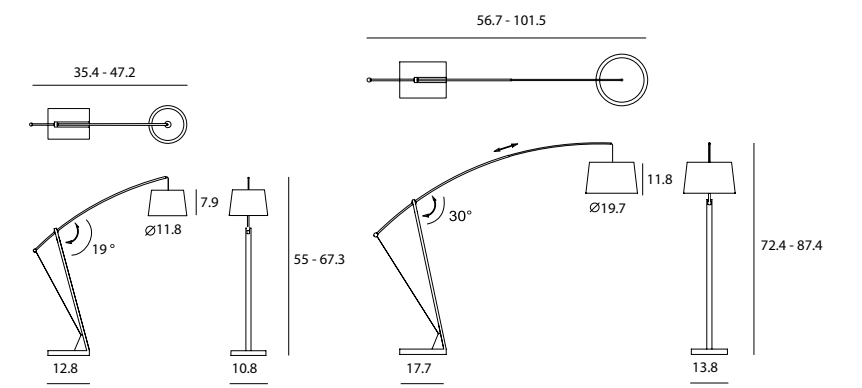

Archer Floor
SQ-703FR
E26 1 x Max 60W
In-line on/off switch
Black textile cord

Materials : fabric, steel, beech
Color : Beech + matt black
Remark : w/o diffuser

Archer Floor Mega
SQ-603FLR
E26 3 x Max 60W
In-line on/off switch
Black textile cord

Materials : fabric, steel, beech, acrylic (diffuser)
Color : Beech + matt black
Remark : w/ diffuser