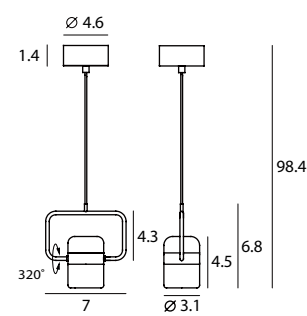

Ling Pendant Horizontal / Ling Pendant Vertical

matt black
+ copper ring

matt white
+ matt brass ring

Ling Pendant H

SLD-80PH
LED 1 x 6W
(3000K, CRI 90, 520lm)
Built-in dimmable driver
Shade rotatable
Black PVC wire