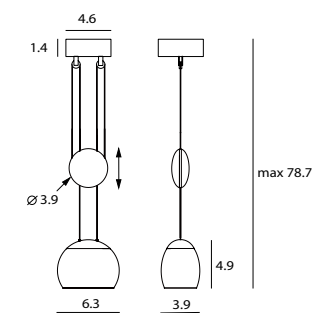

JOJO P
UNIT:cd
AVERAGE BEAM ANGLE(50%)53.0 DE G

Jojo Pendant
SLD-880
LED 9W (2700K, CRI 90, 675lm)
Length adjustable
Built-in dimmable driver
Oval lens
Silver braided wire

Materials : mouth-blown glass, steel
Color : matt opal + copper cap
matt opal + matt brass cap
Canopy : matt white canopy