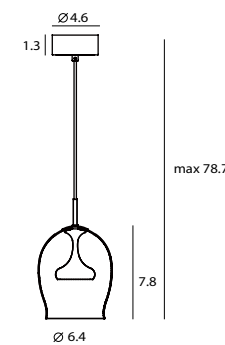

Moai Pendant L

Moai Pendant S

shiny copper

shiny brass

Moai Pendant M
 SLD-201P
 LED 8.5W (3000K, CRI 90, 720lm)
 Black textile wire
 Built-in dimmable driver

Materials : steel, clear glass
 Color : copper / shiny brass
 Canopy : matt black