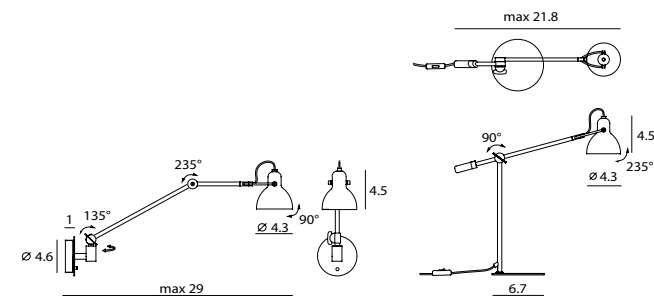

By Chen, Chao Cheng & Wan, Jack, 2017

The LAITO Gentle is inspired by modern gentlemen who is in particular reckoned as properly-dressed, caring for details along with exquisite taste. This is a design of which takes full advantage of the mechanical intelligence and vintage aesthetics. Spinning the rotary switch allows to find the suitable height, together with the lampshade provides a multi-direction adjustment function. It is elegantly matched with refined hues to perform as the best mate every man should keep.