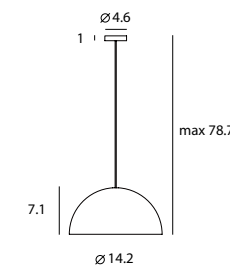

Dome Pendant M
SQ-360MP
E26 1 x Max 77W
Ribbed reflector, bulb cover

Materials : steel, aluminum
Color: copper w/ black textile wire
chrome w/ black textile wire
matt black w/ black textile wire
shiny white w/ red textile wire
Canopy : same as shade color