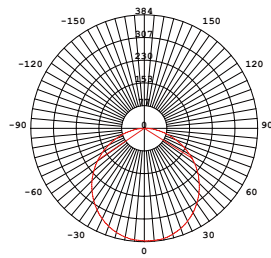

matt black

matt brass shade + matt black

CHINA P
UNIT:cd
AVERAGE BEAM ANGLE(50%):113.9 DE G

China LED Table
SLD-6354MDJ
LED 1 x 18W (2700K, CRI 90, 1900lm)
Adaptor driver
Patent DJ dimmer
Black textile cord