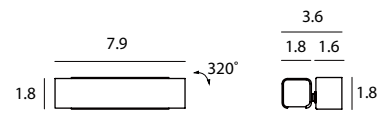

MUMU Wall

SLD-3981W
LED 5.7W (3000K, CRI 90, 400lm)
Shade rotatable
built-in non-dimmable driver

Materials : aluminum, wood
Color : matt black + walnut (wood cap)
/ matt white + beech (wood cap)