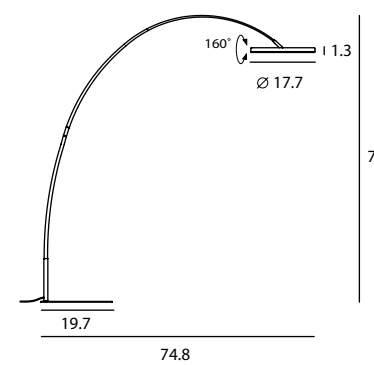

SOL Floor
SLD-450FLTE
LED 20W (2700K, CRI 90, 1700lm)
Adaptor driver
Touch dimmer switch
Shade rotatable
Black textile cord

Materials : carbon fiber, steel, PP
Color : matt black + shiny copper + carbon fiber tube