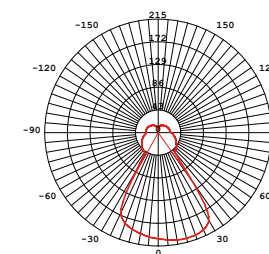

JOJO P
UNIT:cd
AVERAGE BEAM ANGLE(50%)53.0 DE G