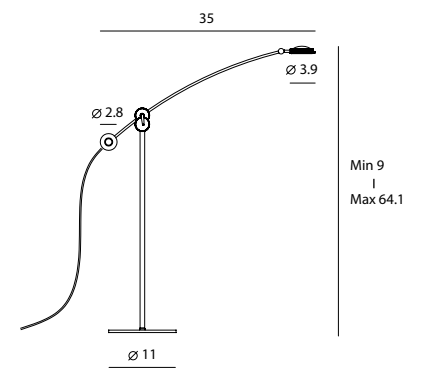

Planet Floor
SLD-100FRTE
LED 1 x 8.6W (3000K, CRI 90, 600lm)
Multi-direction adjustable
Touch dimmer, adaptor driver
Black textile cord

Materials : steel, copper (gear)
Color : matt black + copper