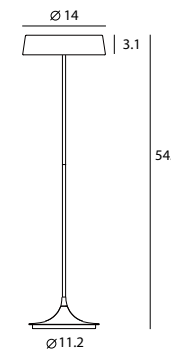

China LED Floor
SLD-6354MFE
LED 1 x 18W (2700K, CRI 90, 1900lm)
Adaptor driver
Foot dimmer
Black textile cord

Materials : steel
Color : matt black /
matt brass shade
+ matt black base & tube