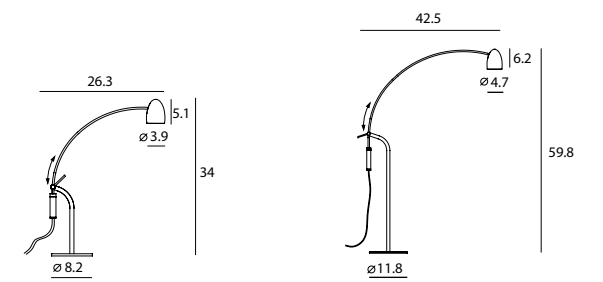

By Chen, Chao Cheng & Li, Hui Lun, 2017

The HERCULES series was launched as tribute to the strong, courageous character of Greek mythology. Featuring brilliant mechanical structures while maintaining the essential spirit of design, the HERCULES provides a stunning balance between form and function. Users can turn on and dim the LED light via a swirling switch, adjust the rotating shade and create a perfectly placed arc with the simple move of a lever. The HERCULES is strong yet flexible enough to fit your specific lighting needs.