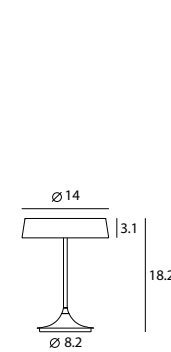

matt black

matt brass shade + matt black

CHINA P
UNIT:cd
AVERAGE BEAM ANGLE(50%):113.9 DE G

China LED Table
SLD-6354MDJ
LED 1 x 18W (2700K, CRI 90, 1900lm)
Adaptor driver
Patent DJ dimmer
Black textile cord