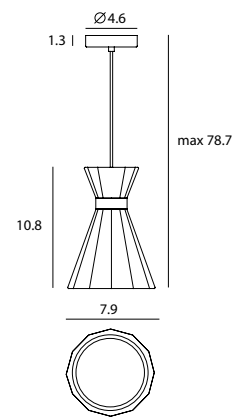

Mermaid Pendant S
SQ-7121CP
E26 1 x Max 60W
Gray textile wire

Materials : concrete, steel, aluminum
Color : concrete + matt brass ring
concrete + satin ring
Canopy : same as ring color