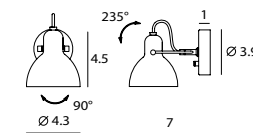

Laito Mini Wall
SQ-793MWR

E12 1 x Max 30W
Shade rotatable
On/off rotary switch
Black textile wire

Material : steel
Color : copper / matt brass / chrome /
matt black / matt white
Canopy : same as shade color