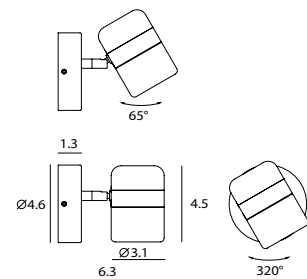

Material : steel
Color : navy blue + copper

LING 欄

By Li, Hui Lun, 2017

LING is a harmonious mingle of minimalism and nostalgia design which is inspired by patterned metal-fence used to be built around balconies and windows in early Taiwan. The copper/ brass glow elegantly connects glass and metal shade. Through inner reflection of embedded LED light source, the adorable lamp impressively creates double ambience in one single fitting.