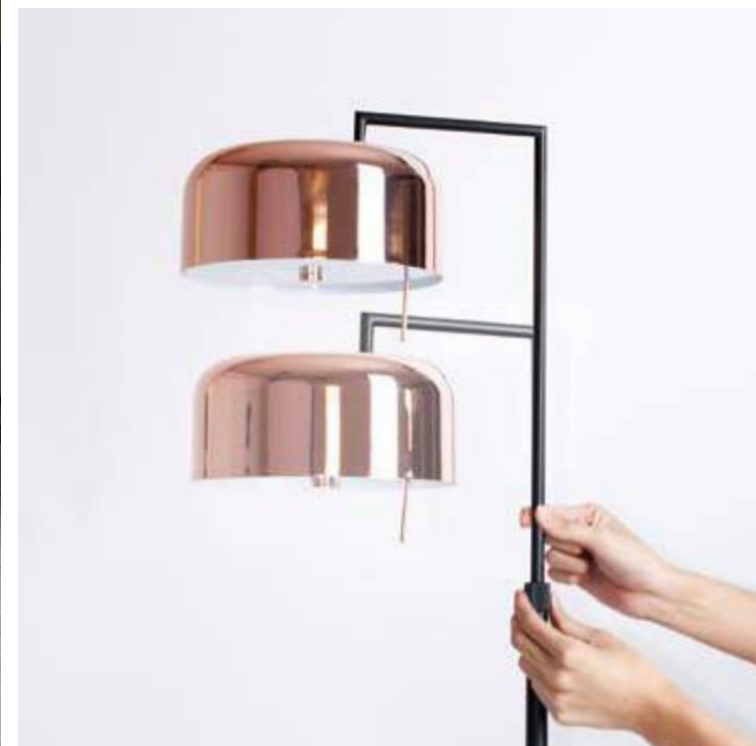

LALU+ 拉魯

By Chen, Chao Cheng, 2014

The LALU collection has been beloved and highly regarded for many years. Nonetheless, at SEED we are always thinking the unthinkable, thus we've reinterpreted this charming collection with a contemporary twist. Keeping up with the trends in home furnishing and accessories, we too have to get creative and ensure our pieces are multi-functional. The linear fixture of LALU+ pendant can now be rotated to create cross or straight formations.

Lalu+ Table
SQ-250MDR
E26 1 x Max 60W
Dip switch, shade rotatable
Black textile cord
Materials: steel, acrylic diffuser
Color: copper + matt black
shiny jolly green + matt brass

Lalu+ Floor
SQ-250MFR
E26 1 x Max 60W
Dip switch, shade rotatable, height adjustable
Black textile cord
Materials: steel, acrylic diffuser
Color: copper + matt black

Lalu+ Pendant
SQ-250MCTR4
E26 4 x Max 60W
Rotatable cross bar
Black textile wire
Materials: steel, glass diffuser
Color: copper + matt black
Canopy: matt black