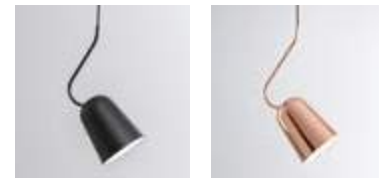

DODO 嘟嘟鳥

By Chen, Chao Cheng, 2013

Drawing back fondest memories to a character in the Alice in the Wonderland fairytale, Dodo the birds' appearance is comical yet beautiful. Inspired by his whimsical body shape, Dodo is undoubtedly the best demonstration of natural simplicity. Equipped with dip switch, the Dodo light can light up anyone's courage and adventurous mind. In addition, its adjustable shade provides ample covering and tilts at whatever angle your heart desires. Time to light a bright world of your own! Meet Dodo.

matt black

copper