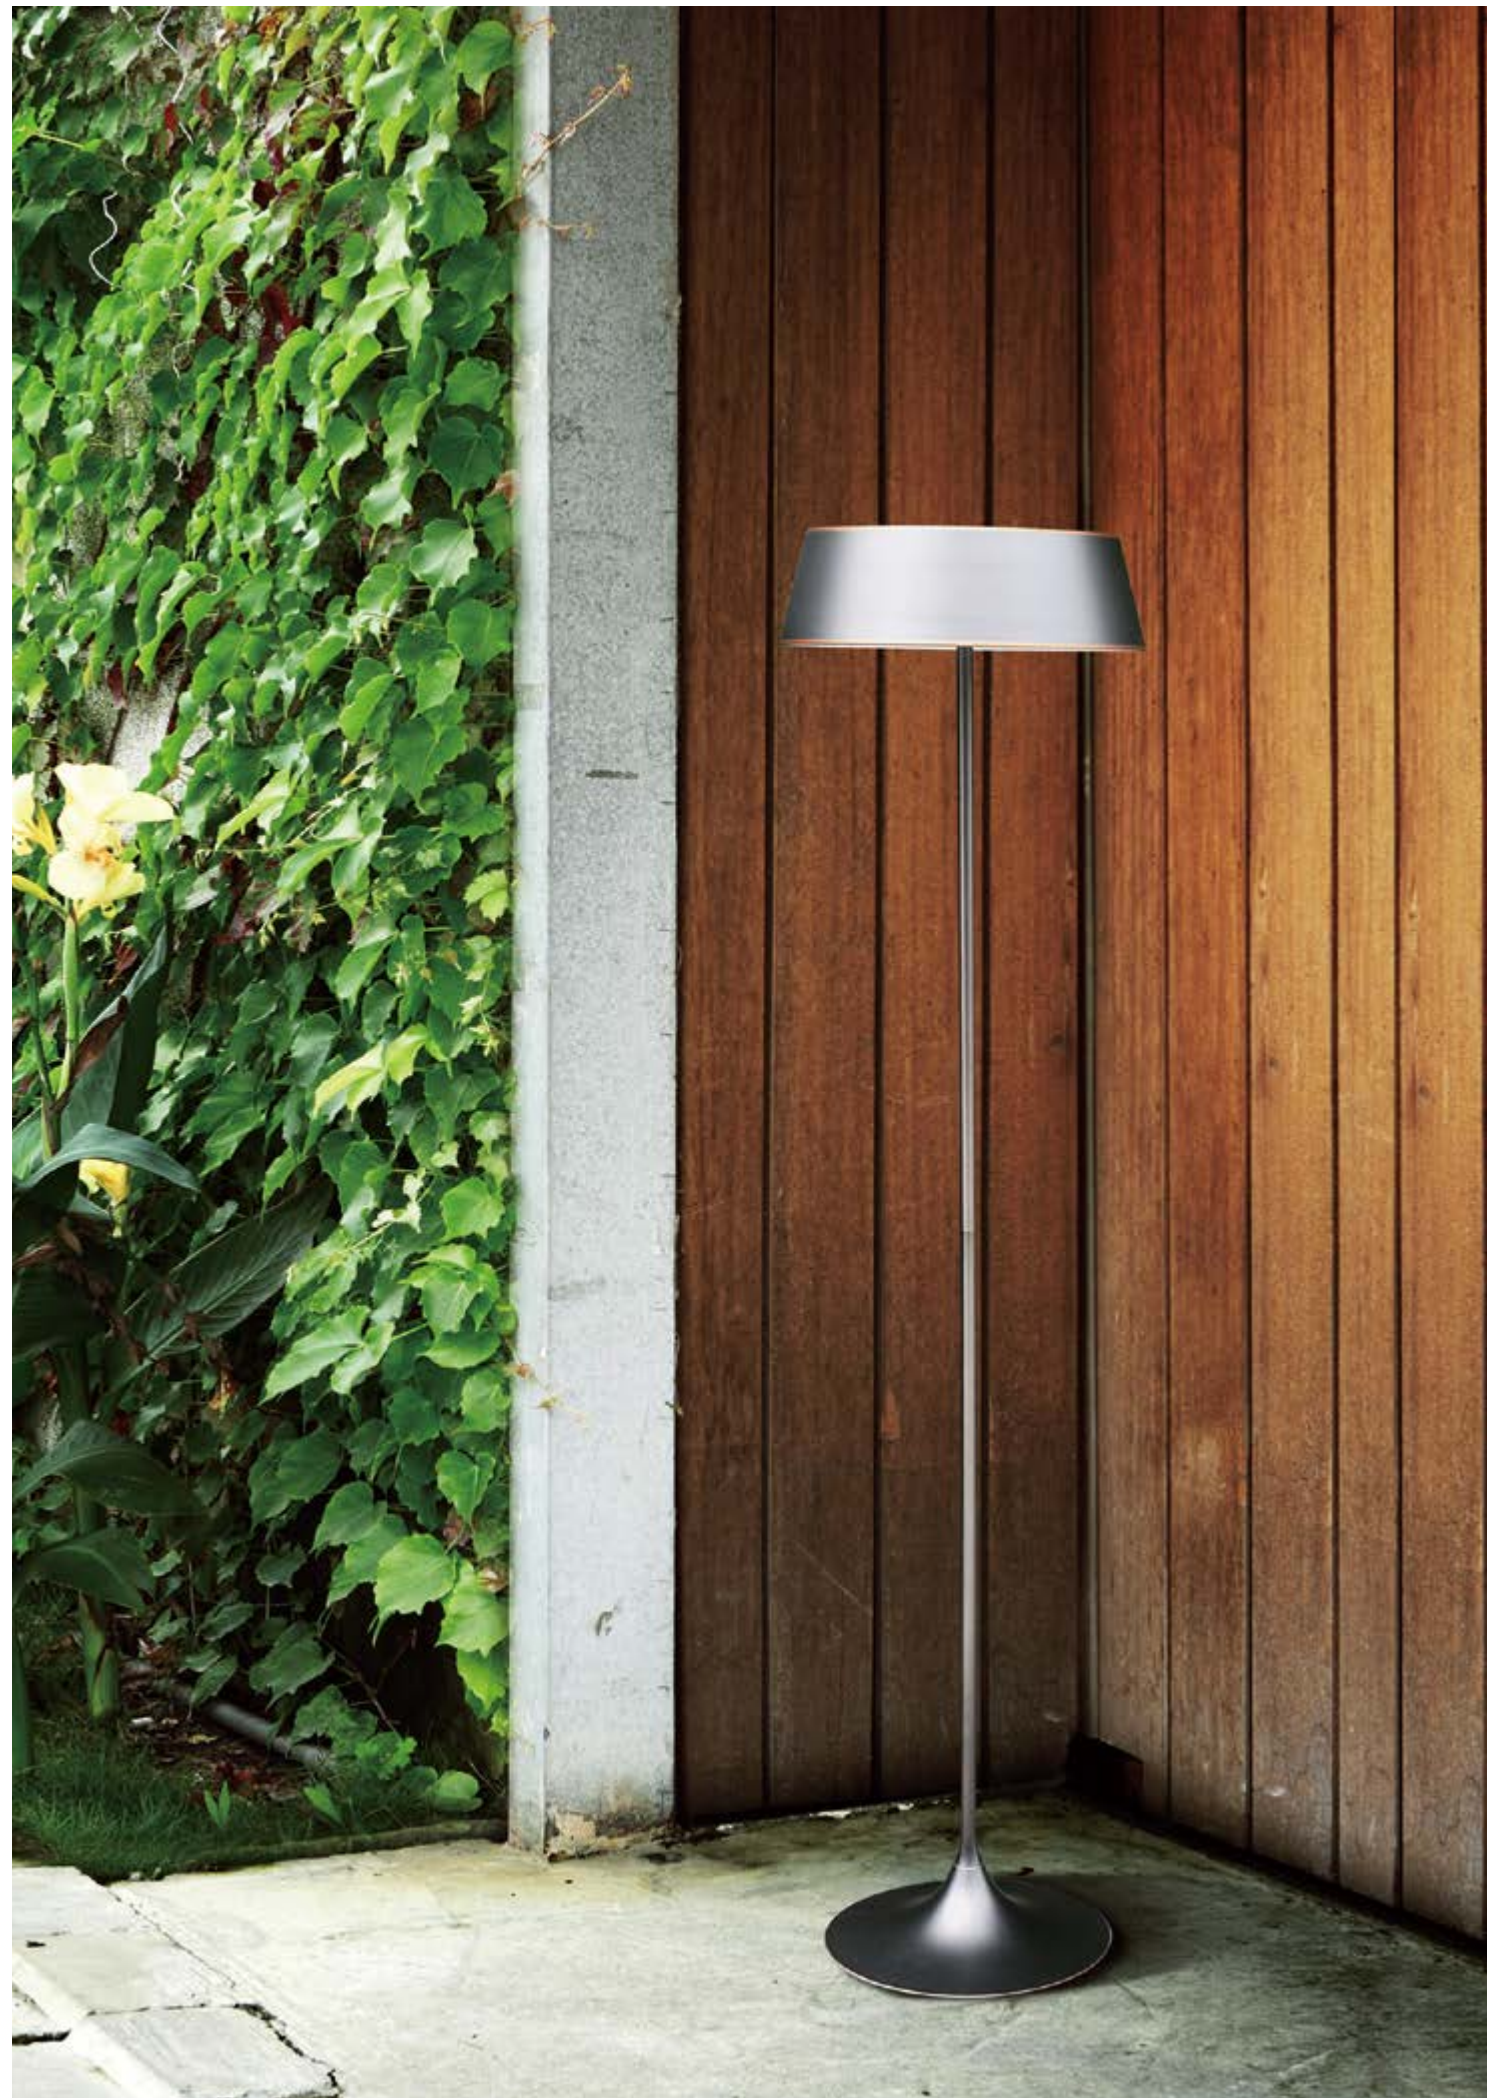

CHINA epitomizes an oriental spirit, an elder with infinite wisdom. CHINA features an impressive oil-bronzed finish with brushed copper edge. It intelligently comes with a spinning switch. Turn the base on and you will find a subtle light spinning. It is singing and celebrating the chords of the Eastern spirit.

Materials : steel
Color : oil bronze

Materials : steel
Color : oil bronze