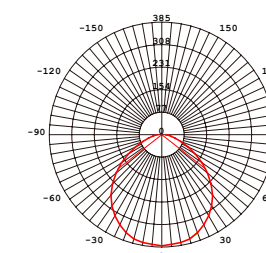

Apollo Floor
SLD-3655MFTE
LED 17W (2700K, CRI 90, 1360lm)
Shade rotatable
Adaptor driver
Touch dimmer
Black textile wire

Materials : aluminum, wood
Color : matt black + copper cap + wood tripod