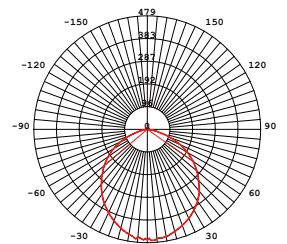

LING PL6
UNIT:cd
AVERAGE BEAM ANGLE(50%):110.6 DE G