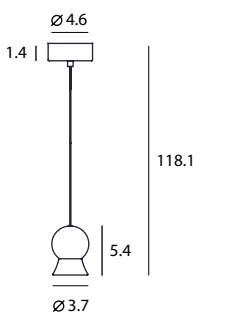

FUJI Pendant
SLD-1011P
LED 1 x 8.5W (3000K, CRI 90, 550lm)
Built-in dimmable driver
Black PVC wire

Materials : mouth-blown glass, steel
Color : matt brass/ matt black
Canopy : black