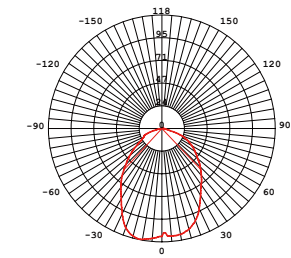

Dora Pendant PL5

matt black

copper

shiny brass

chrome

DORA P1
UNIT:cd
AVERAGE BEAM ANGLE(50%):86.3 DE G

Dora Pendant
SLD-1010P
LED 1 x 6.5W (3000K, CRI 90, 550lm)
Shade rotatable
Built-in dimmable driver
Black PVC wire