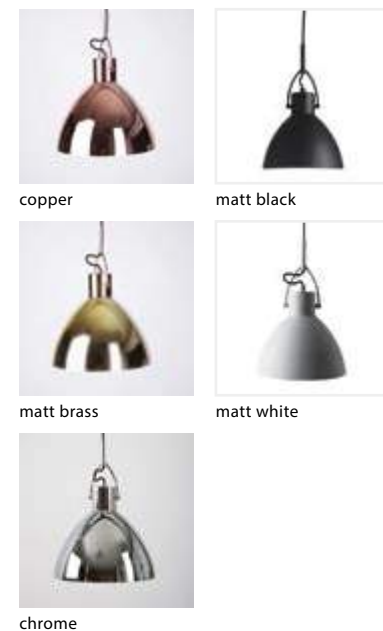

LAITO WOOD 沐光

By Chen, Chao Cheng, 2012

chrome