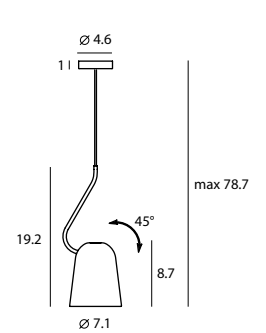

Dodo Pendant
SQ-218PS
E26 1 x Max 60W
Shade rotatable
Black textile wire

Materials : steel
Color : copper / chrome / matt black / shiny white
Canopy : same as shade color