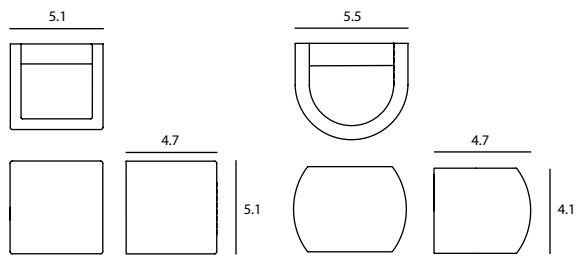

**Castle Wall S
LED OUTDOOR** IP65
SLD-7033CWO
LED 1 x 5W (3000K, CRI 90, 440lm)
built-in non-dimmable driver

Materials : concrete, steel
Shade color : concrete
Canopy : shiny white

**Castle Wall R
LED OUTDOOR** IP65
SLD-7034CWO
LED 1 x 5W (3000K, CRI 90, 440lm)
built-in non-dimmable driver

Materials : concrete, steel
Shade color : concrete
Canopy : shiny white