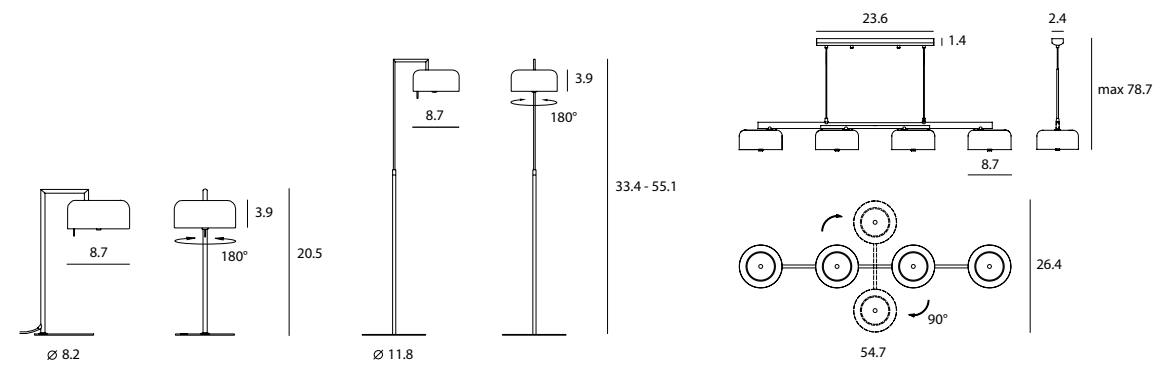

LALU+ 拉魯

By Chen, Chao Cheng, 2014

The LALU collection has been beloved and highly regarded for many years. Nonetheless, at SEED we are always thinking the unthinkable, thus we've reinterpreted this charming collection with a contemporary twist. Keeping up with the trends in home furnishing and accessories, we too have to get creative and ensure our pieces are multi-functional. The linear fixture of LALU+ pendant can now be rotated to create cross or straight formations.