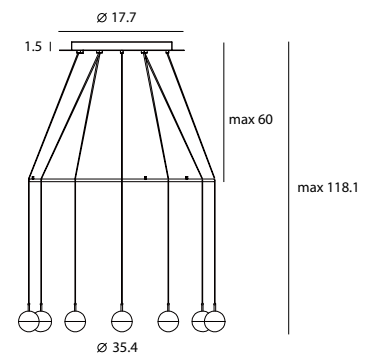

Dora Pendant PC 12
SLD-1010PC12
LED 12 x 6.5W (3000K, CRI 90, 6600lm)
Built-in dimmable driver
Ring height adjustable
Black PVC wire

Materials : steel, clear glass
Color : copper / shiny brass / chrome / matt black
Canopy : matt black

Bespoke Large Multi-tiered Chandelier