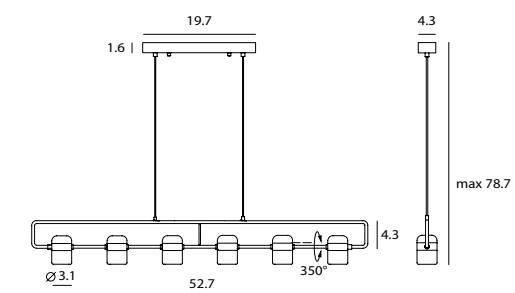

Ling Pendant PL6

SLD-80PF6
LED 6 x 6W (3000K, CRI 90, 3120lm)
Built-in dimmable driver
Shade rotatable
Black textile wire

Materials : frosted glass, steel
Color : matt black + copper ring
Canopy : same as shade color