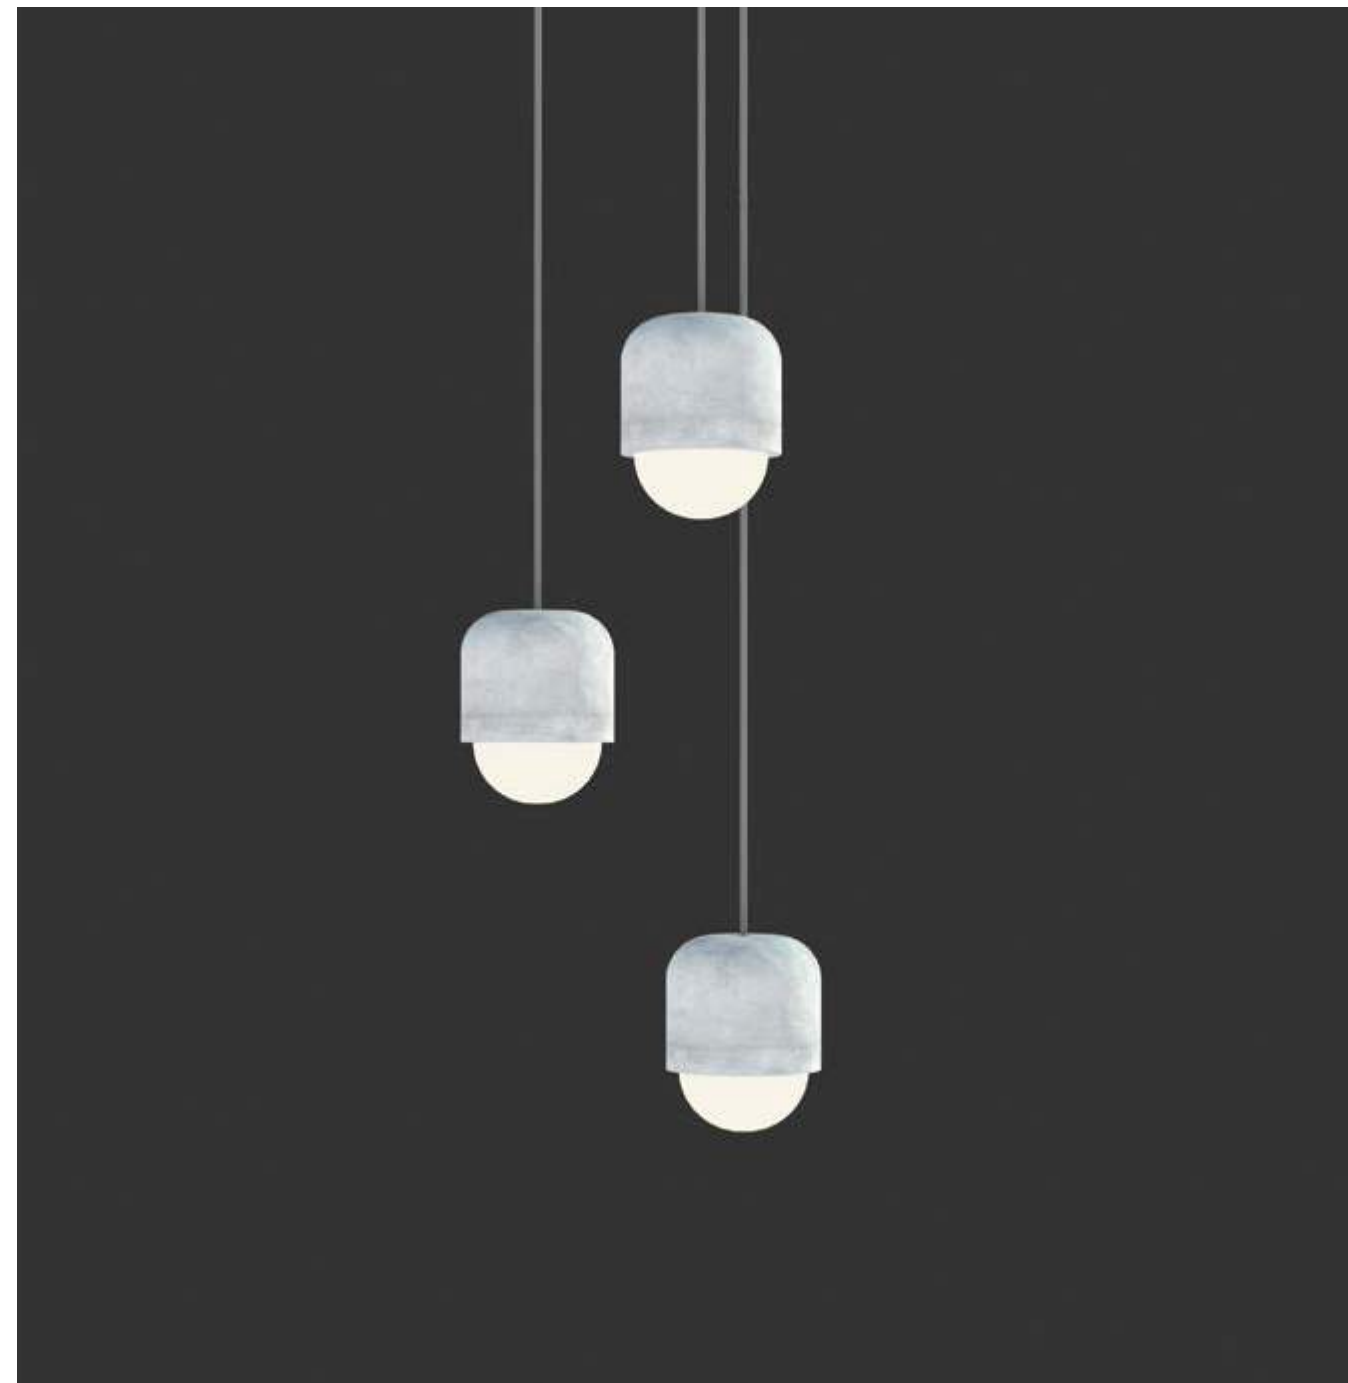

CASTLE MUSE 繆思

By Chen, Chao Cheng, 2018

A term derived from Greek mythology, Muses were nine goddesses, that symbolized the greatest of arts and sciences. Today a Muse is defined as a person or object who is the source of inspiration for a creative artist. SEED Design has brought a spark of ingenuity and created our very own MUSE. The MUSE desk lamp serves as the light of your life. It can turn on by a simple flick of a switch. Crafted with a combination of opal glass and concrete, the lamp is stunning even in its simplest state.

Muse Pendant
SLD-1012P
LED 1 x 6.5W (3000K, CRI 90, 550lm)
Built-in dimmable driver
Gray textile wire

Materials : concrete, Frosted glass
Color : concrete
Canopy : chrome