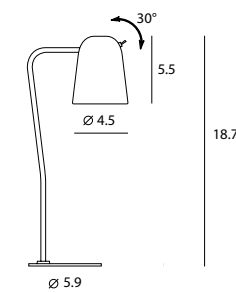

Dobi Table
SQ-2181D
E12 1 x Max 30W
Shade rotatable
Dip switch
Black PVC cord

Material: steel
Color: shiny white shade & base + matt brass tube
copper shade + matt black base & tube