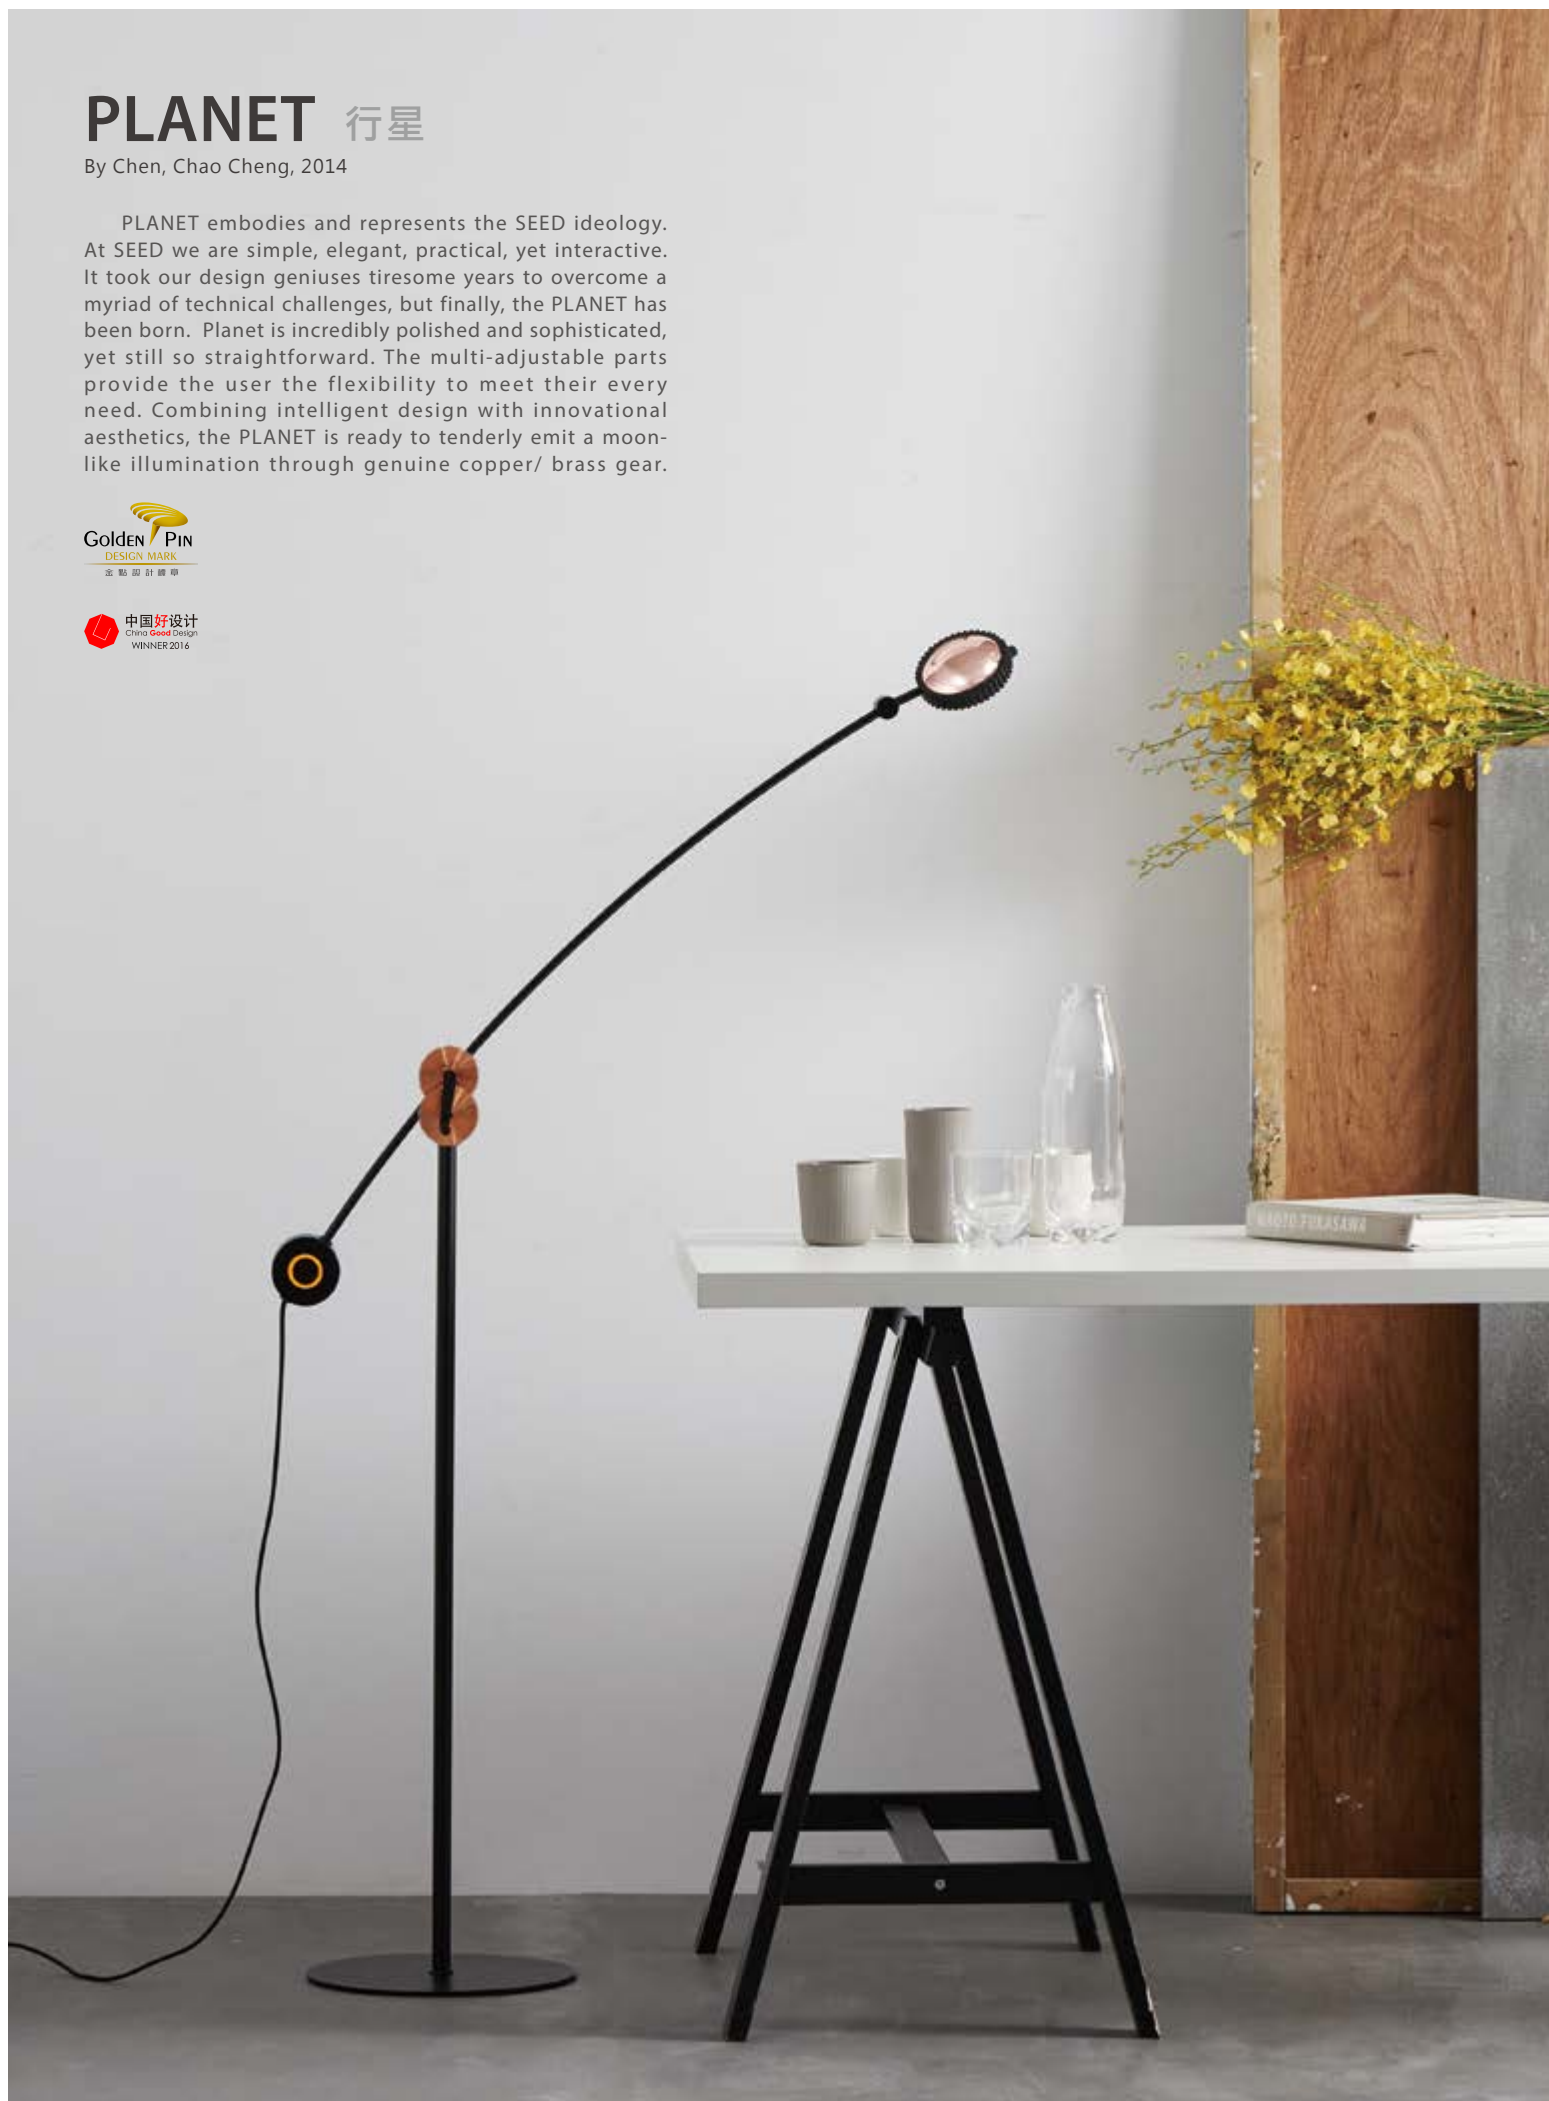

Numen Table

SQ-420D
E26 1 x Max 60W
In-line on/off hand switch
Clear PVC cord
Flexible lampshade

Materials : silicone rubber
Color : fluorescent green / fluorescent lavender / purple / orange / blue / white

PLANET embodies and represents the SEED ideology. At SEED we are simple, elegant, practical, yet interactive. It took our design geniuses tiresome years to overcome a myriad of technical challenges, but finally, the PLANET has been born. Planet is incredibly polished and sophisticated, yet still so straightforward. The multi-adjustable parts provide the user the flexibility to meet their every need. Combining intelligent design with innovational aesthetics, the PLANET is ready to tenderly emit a moon-like illumination through genuine copper/ brass gear.