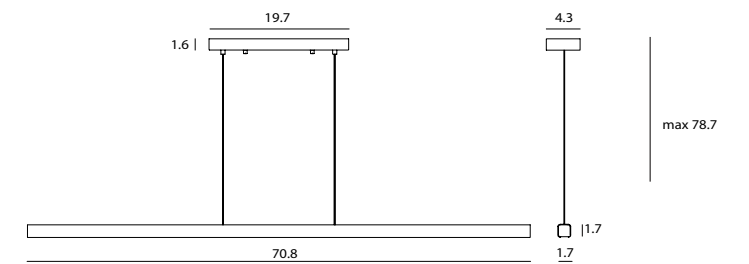

MUMU | 79

Mumu Pendant 120

matt black

matt white

MUMU P
UNIT:cd
AVERAGE BEAM ANGLE(50%):110 DE G

MUMU Pendant
SLD-3981P
LED 32W (3000K, CRI 90, 2150lm)
Built-in dimmable driver
Black PVC wire

Materials : aluminum, wood
Color : matt black + walnut (wood cap)
 matt white + beech (wood cap)
Canopy : same as shade color