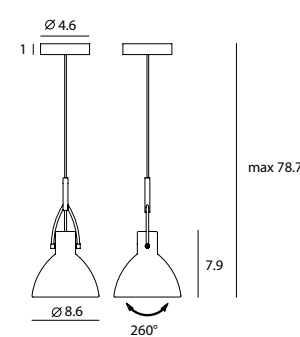

Laito Pendant M
SQ-8961MP
E26 1 x Max 77W
Shade rotatable
Black textile wire

Materials: steel
Color: copper / matt brass / chrome /
matt black / matt white
Canopy: same as shade color