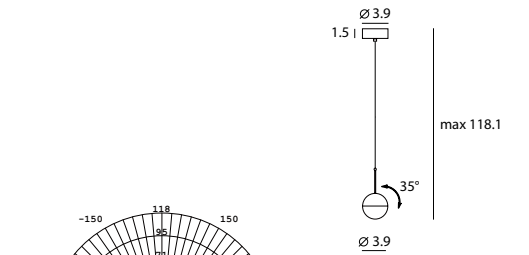

Dora Pendant PL5

matt black

copper

shiny brass

chrome

DORA P1
UNIT:cd
AVERAGE BEAM ANGLE(50%):86.3 DE G

Dora Pendant
SLD-1010P
LED 1 x 6.5W (3000K, CRI 90, 550lm)
Shade rotatable
Built-in dimmable driver
Black PVC wire