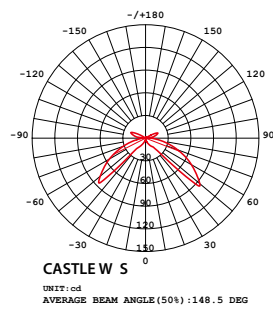

Photo Credit : More in Interior Design

**Castle Wall S
LED OUTDOOR** IP65
SLD-7033CWO
LED 1 x 5W (3000K, CRI 90, 440lm)
built-in non-dimmable driver

Materials : concrete, steel
Shade color : concrete
Canopy : shiny white

**Castle Wall R
LED OUTDOOR** IP65
SLD-7034CWO
LED 1 x 5W (3000K, CRI 90, 440lm)
built-in non-dimmable driver

Materials : concrete, steel
Shade color : concrete
Canopy : shiny white