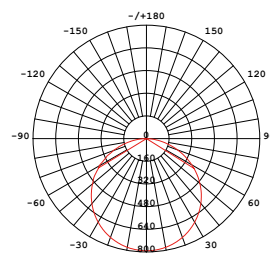

MUMU | 79

Mumu Pendant 120

matt black

matt white

MUMU P
UNIT:cd
AVERAGE BEAM ANGLE(50%):110 DE G

MUMU Pendant
SLD-3981P
LED 32W (3000K, CRI 90, 2150lm)
Built-in dimmable driver
Black PVC wire

Materials : aluminum, wood
Color : matt black + walnut (wood cap)
 matt white + beech (wood cap)
Canopy : same as shade color