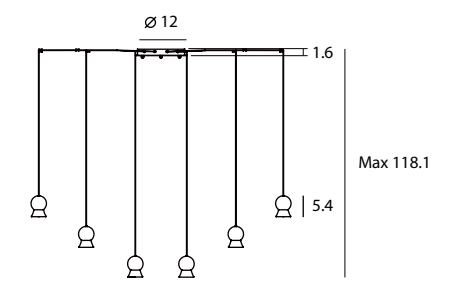

FUJI Pendant P12
SLD-1011PF12
LED 12 x 7W(3000K, CRI 90, 6600lm)
Built-in dimmable driver
Black PVC wire
With hooks

Materials : mouth-blown glass, steel
Color : matt black
Canopy : black