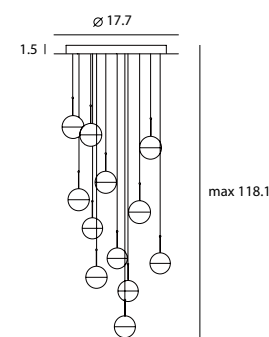

Dora Pendant P12
SLD-1010P12
LED 12 x 6.5W (3000K, CRI 90, 6600lm)
Built-in dimmable driver
Black PVC wire

Materials : steel, clear glass
Color : copper / shiny brass / chrome / matt black
Canopy : matt black