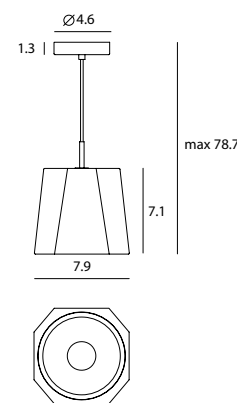

Castle Pendant Rock
SQ-2321CP
E26 1 x Max 60W
Gray textile wire

Materials : concrete, aluminum
Color : concrete
Canopy : chrome

"One, two, three; one, two, three" Inspired by the movement of a dancing women's dress, the CASTLE Swing- propels a solid concrete shade to move. A simple twist in the shape gives an otherwise heavy material a lightness that evokes a sense of song and dance.