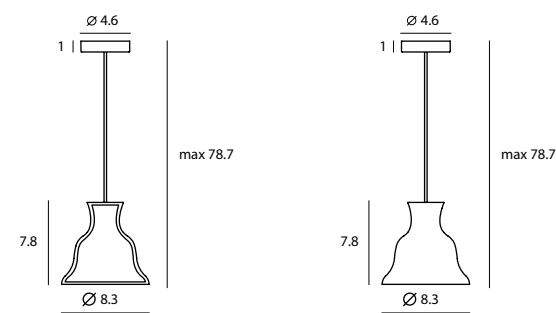

SALUTE is inspired by the art of drinking wine. Sculpturally interesting, stylishly modern, the SALUTE is creatively shaped like a wine glass. Enjoy a glass of chardonnay and truly savor every flavor your wine has to offer. Sit at a table that is dramatically lit with SALUTE, enjoy the visible feast in front of you. C'est la vie!