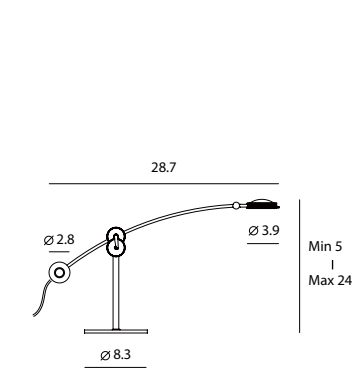

PLANET 行星

By Chen, Chao Cheng, 2014

PLANET embodies and represents the SEED ideology. At SEED we are simple, elegant, practical, yet interactive. It took our design geniuses tiresome years to overcome a myriad of technical challenges, but finally, the PLANET has been born. Planet is incredibly polished and sophisticated, yet still so straightforward. The multi-adjustable parts provide the user the flexibility to meet their every need. Combining intelligent design with innovational aesthetics, the PLANET is ready to tenderly emit a moon-like illumination through genuine copper/ brass gear.

Planet Table
SLD-100DRTE
LED 1 x 8.6W (3000K, CRI 90, 600lm)
Multi-direction adjustable
Touch dimmer, adaptor driver
Black textile cord

Materials : steel, copper (gear)
Color : matt black + copper