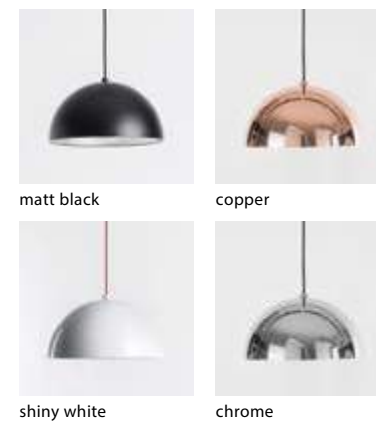

DOME 蒼穹

By Chen, Chao Cheng, 2005

DOME fuses simplistic ideologies with precise craftsmanship. Balanced with a classic silhouette, the DOME features a vast lampshade embedded with a swirling aluminum reflector to soften the illuminance. Apart from that, in order to avoid the uncomfortable experience caused by glare, there is an easy-to-turn cover beneath the bulb. DOME goes well in both residential and commercial areas.

Photo Credit : Newroid Design

matt black

copper

shiny white

chrome

Materials : steel, aluminum
Color: copper w/ black textile wire
chrome w/ black textile wire
matt black w/ black textile wire
shiny white w/ red textile wire
Canopy : same as shade color