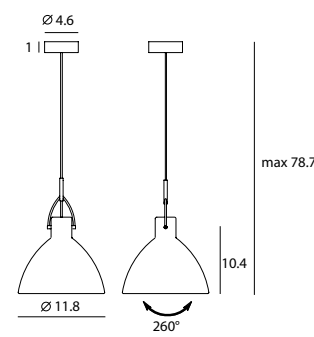

LAITO WOOD 沐光

By Chen, Chao Cheng, 2012

chrome

Laito Pendant M
SQ-8961MP
E26 1 x Max 77W
Shade rotatable
Black textile wire

Materials: steel
Color: copper / matt brass / chrome /
matt black / matt white
Canopy: same as shade color