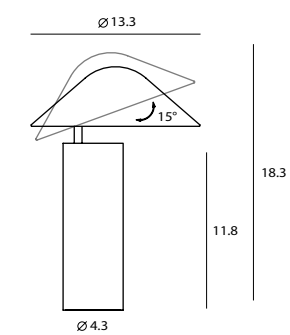

Damo Table Simple
SQ-339MDRS-1
E26 1 x Max 60W
Shade rotatable
On/off push switch
Black textile cord

Materials : steel
Color : copper / chrome / matt black / matt white