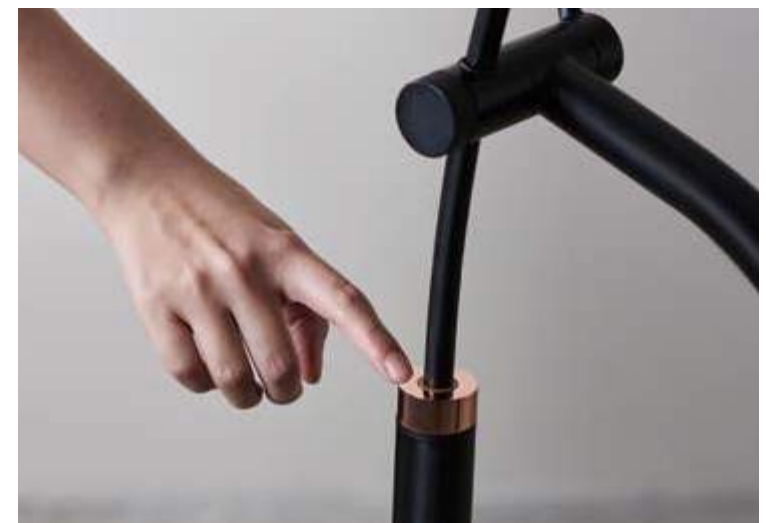

By Chen, Chao Cheng & Li, Hui Lun, 2017

The HERCULES series was launched as tribute to the strong, courageous character of Greek mythology. Featuring brilliant mechanical structures while maintaining the essential spirit of design, the HERCULES provides a stunning balance between form and function. Users can turn on and dim the LED light via a swirling switch, adjust the rotating shade and create a perfectly placed arc with the simple move of a lever. The HERCULES is strong yet flexible enough to fit your specific lighting needs.