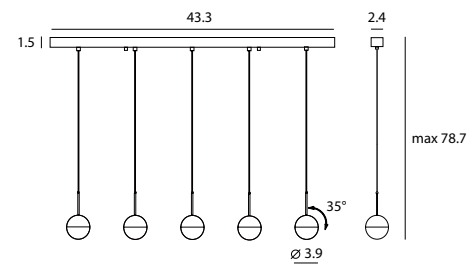

Dora Pendant PL5
SLD-1010PL5
LED 5 x 6.5W (3000K, CRI 90, 2750lm)
Shade rotatable
Built-in dimmable driver
Black PVC wire

Materials : steel, clear glass
Color : copper / shiny brass / chrome / matt black
Canopy : matt black