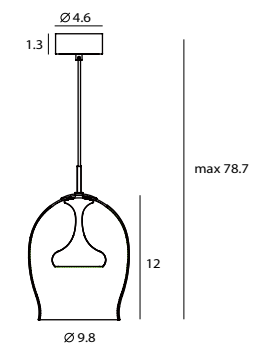

Moai Pendant L

Moai Pendant S

shiny copper

shiny brass

Moai Pendant M
 SLD-201P
 LED 8.5W (3000K, CRI 90, 720lm)
 Black textile wire
 Built-in dimmable driver

Materials : steel, clear glass
 Color : copper / shiny brass
 Canopy : matt black