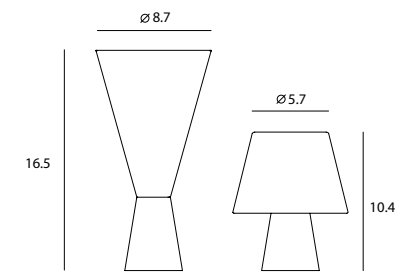

Numen Table

SQ-420D
E26 1 x Max 60W
In-line on/off hand switch
Clear PVC cord
Flexible lampshade

Materials : silicone rubber
Color : fluorescent green / fluorescent lavender / purple / orange / blue / white