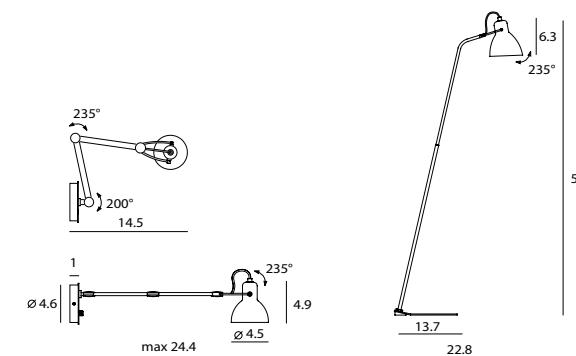

Laito Opal Wall L
SQ-793WA
E12 1 x Max 30W
Shade & arm rotatable
On/off rotary switch
Black textile wire

Materials : mouth-blown glass, steel
Color : matt opal shade + matt brass body
Canopy : matt white

Laito Opal Floor
SQ-893FB
E26 1 x Max 46W
Shade rotatable
On/off foot switch
Black textile cord

Materials : mouth-blown glass, steel
Color : matt opal shade + matt brass body + matt white base