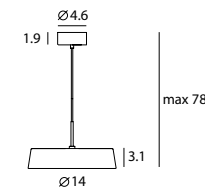

China LED Pendant
SLD-6354MP
LED 1 x 20W (2700K, CRI 90, 1900lm)
Built-in dimmable driver
Black textile wire

Materials : steel
Color : matt black /
matt brass
Canopy : same as shade color