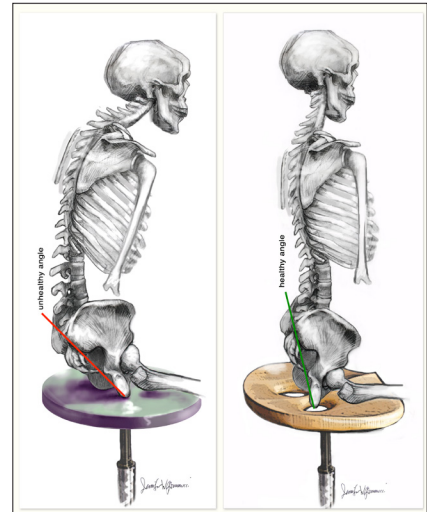

### The Science Behind the Seat

On a traditional seat when we feel pressure on our sit bones we tip the pelvis for relief causing slouching, which can lead to strain, and eventual pain or injury to the spine.

Optimal posture, as supported by the Owl Stool's unique ergonomics, encourages a "no slouching" natural alignment for the spine, by relieving sit bone pressures.

Owl Furniture is now offering the ErgoPro Owl. The **patented** new design is an injection molded seat from post-consumer plastic and wood composites. Active sitting solutions are available for businesses and homes, in 18"-24" (regular), and 20"-30" (tall) heights, and four color options. BIFMA tested and endorsed by health practitioners.

*"The Owl Stool is built on sound principles of body mechanics and supports a healthy 'neutral' for the pelvis in sitting."* -Thomas Meyers, Director, Anatomy Trains