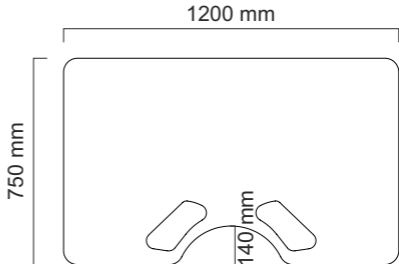

OptiDesk

Overall weight: 26 kg
Weight of frame 14 kg
Maximum load 40 kg

Size of table top:
1200 x 750 x 16 mm

Frame from above: