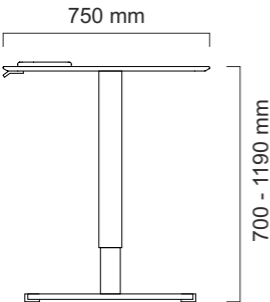

OptiDesk

Overall weight: 26 kg
Weight of frame 14 kg
Maximum load 40 kg

Size of table top:
1200 x 750 x 16 mm

Frame from above: