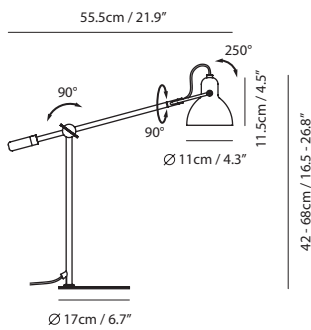

The LAITO Gentle is inspired by modern gentlemen who are particularly reckoned to be properly-dressed, caring for details along with exquisite taste. This is a design which shows mechanical intelligence and vintage aesthetics to great advantages. Height is allowed to be suitable with the rotary lamp arm, together with the lampshade; the LAITO Gentle provides a multi-direction adjustment function.

It is elegantly matched with refined hues to perform the best mate every man should keep.

By Chen, Chao Cheng 陳昭成  
Jack Wan 萬華

navy blue + copper

**Laito Gentle Table****Model**  
SQ-793MDR**Material**  
steel**Light Source**  
E12 1 x Max 25W**Feature**  
In line on/ off switch**Weight**  
1.9kg / 4.2lb**Cord**  
200cm / 78.7"**Color**  
 navy blue + copper

**Light Source**  
E12 1 x Max 25W

**Feature**  
On / off rotary switch

**Weight**  
1.3kg / 2.9lb

**Color**  
 navy blue + copper