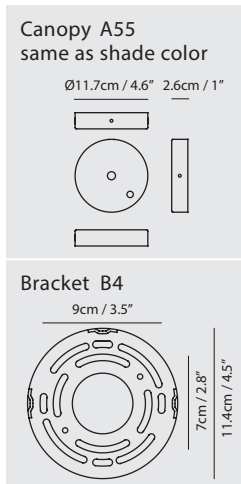

Laito Gentle Wall

Model
SQ-793MWRL

Material
steel

Light Source
E12 1 x Max 25W

Feature
On / off rotary switch

Weight
1.3kg / 2.9lb

Color
 navy blue + copper