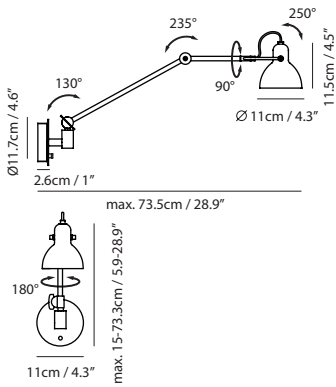

Laito Gentle Wall

Model
SQ-793MWRL

Material
steel

Light Source
E12 1 x Max 25W

Feature
On / off rotary switch

Weight
1.3kg / 2.9lb

Color
 navy blue + copper