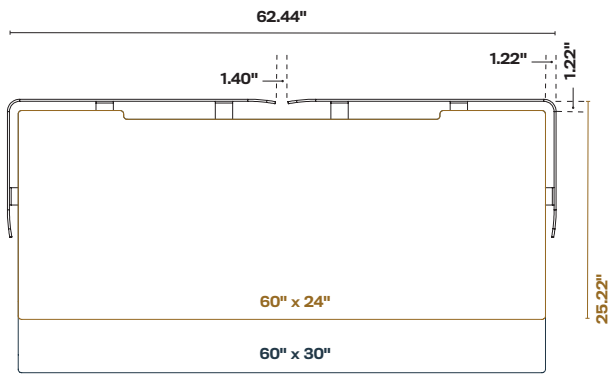

FIELLØ®

OVERVIEW

SPECIFICATIONS	FIELLØ
Height Range (Including 1" worksurface)	22.1" - 48.6"
Complete Fiellø Table Weight Load Capacity	300
Adjustment Speed Per Second	1.5"
Worksurface Leg Configuration	2 Legs
Standard Color Options	White, Grey, Charcoal
National Electric Code Compliant	Yes
ETL Listed to UL 962	Yes

FIELLO® OVERALL DIMENSIONS

EW ERGO WORKSURFACE & PANEL DIMENSIONS

RW RECTILINEAR WORKSURFACE & PANEL DIMENSIONS

LW L WORKSURFACE & PANEL DIMENSIONS

FIELLØ® ACCESSORIES

DR DRAWER

MODEL*	A	B	C	FINISH	LIST
DR-SM-X-WW	15.75"	.7"	14.5"	STEEL & WOOD	\$445
DR-MD-X-WW	54.2"	1.7"	14.5"	STEEL & WOOD	\$705
DR-LG-X-WW	66.2"	1.7"	14.5"	STEEL & WOOD	\$785