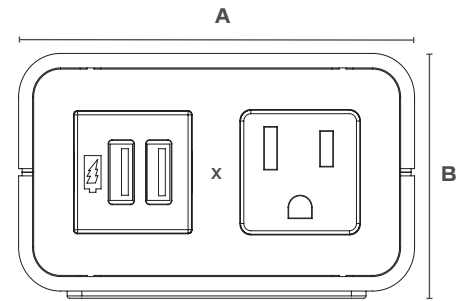

FIELLO® POWER & DATA

PD 1 Power, 2 USB, & Curly Power Cord - Above Surface Only

MODEL	A	B	C	LIST
PD-X-ZZ-C	3.56"	2.25"	4"	$496

X = FACEPLATE

W
White

S
Storm

ZZ = WOOD VENEER

WO
Oak

WW
Walnut

C = CURLY CORD FINISH

W
White

C
Charcoal

Front View

PW 2x, 3x, 6x Power, & Curly Power Cord - Below Surface Only

MODEL	POWER	LIST
PW-2X-C	2x Power	$186
PW-3X-C	3x Power	$272
PW-6X-C	6x Power	$596