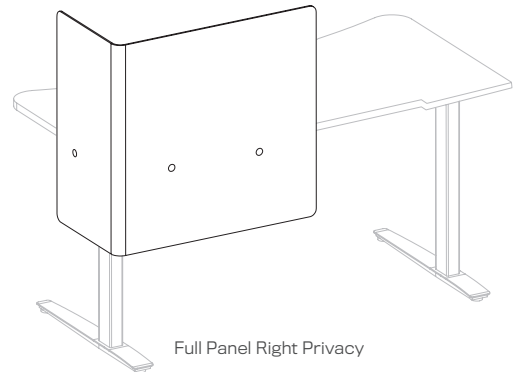

Full Panel Right Privacy

FP-RM FULL PANEL - RIGHT MODESTY (1 PANEL) NOTE: RIGHT MODESTY = LEFT PRIVACY

MODEL	A	B	C	FINISH	LIST
MP-FP-RM-X-WW	30.5"	30"	16"	WOOD	$690
MP-FP-RM-X-FFF	30.5"	30"	16"	FABRIC	$660