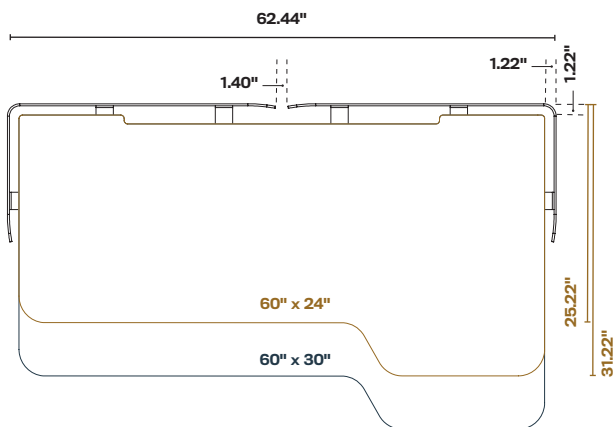

FIELLØ®

OVERVIEW

SPECIFICATIONS	FIELLØ
Height Range (Including 1" worksurface)	22.1" - 48.6"
Complete Fiellø Table Weight Load Capacity	300
Adjustment Speed Per Second	1.5"
Worksurface Leg Configuration	2 Legs
Standard Color Options	White, Grey, Charcoal
National Electric Code Compliant	Yes
ETL Listed to UL 962	Yes

Pricing reflects frame with standard powdercoat worksurface with Bullnose, Knife or Waterfall edge.

All worksurface sizes reflect actual dimensions. "R" and "L" in model number refer to right or left side bump out on worksurface.

FIELLO® OVERALL DIMENSIONS

EW ERGO WORKSURFACE & PANEL DIMENSIONS

RW RECTILINEAR WORKSURFACE & PANEL DIMENSIONS

LW L WORKSURFACE & PANEL DIMENSIONS

FIELLØ® ACCESSORIES

DR DRAWER

MODEL*	A	B	C	FINISH	LIST
DR-SM-X-WW	15.75"	.7"	14.5"	STEEL & WOOD	\$445
DR-MD-X-WW	54.2"	1.7"	14.5"	STEEL & WOOD	\$705
DR-LG-X-WW	66.2"	1.7"	14.5"	STEEL & WOOD	\$785