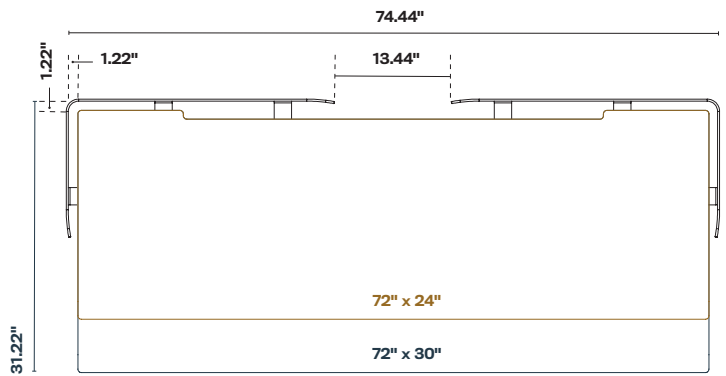

FIELLØ®

OVERVIEW

SPECIFICATIONS	FIELLØ
Height Range (Including 1" worksurface)	22.1" - 48.6"
Complete Fiellø Table Weight Load Capacity	300
Adjustment Speed Per Second	1.5"
Worksurface Leg Configuration	2 Legs
Standard Color Options	White, Grey, Charcoal
National Electric Code Compliant	Yes
ETL Listed to UL 962	Yes

FIELLO® OVERALL DIMENSIONS

EW ERGO WORKSURFACE & PANEL DIMENSIONS

RW RECTILINEAR WORKSURFACE & PANEL DIMENSIONS

LW L WORKSURFACE & PANEL DIMENSIONS

FIELLØ® ACCESSORIES

DR DRAWER

MODEL*	A	B	C	FINISH	LIST
DR-SM-X-WW	15.75"	.7"	14.5"	STEEL & WOOD	\$445
DR-MD-X-WW	54.2"	1.7"	14.5"	STEEL & WOOD	\$705
DR-LG-X-WW	66.2"	1.7"	14.5"	STEEL & WOOD	\$785