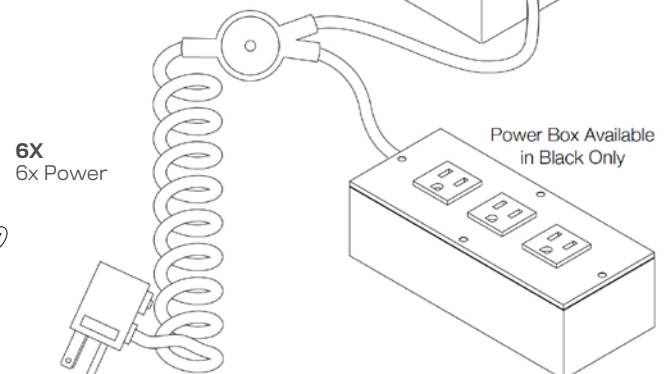

MODEL	POWER	LIST
PW-2X-C	2x Power	\$186
PW-3X-C	3x Power	\$272
PW-6X-C	6x Power	\$596

C = CURLY CORD FINISH

W
White

C
Charcoal

Power Box Available
in Black Only

POWER OPTIONS

2X
2x Power

3X
3x Power