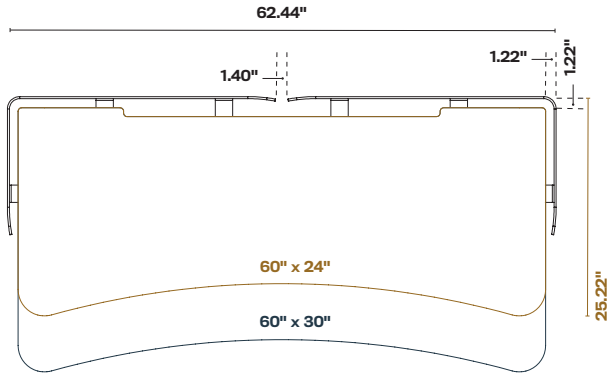

FIELLØ®

OVERVIEW

SPECIFICATIONS	FIELLØ
Height Range (Including 1" worksurface)	22.1" - 48.6"
Complete Fiellø Table Weight Load Capacity	300
Adjustment Speed Per Second	1.5"
Worksurface Leg Configuration	2 Legs
Standard Color Options	White, Grey, Charcoal
National Electric Code Compliant	Yes
ETL Listed to UL 962	Yes

FIELLO® OVERALL DIMENSIONS

EW ERGO WORKSURFACE & PANEL DIMENSIONS

RW RECTILINEAR WORKSURFACE & PANEL DIMENSIONS

LW L WORKSURFACE & PANEL DIMENSIONS

FIELLØ® ACCESSORIES

DR DRAWER

MODEL*	A	B	C	FINISH	LIST
DR-SM-X-WW	15.75"	.7"	14.5"	STEEL & WOOD	\$445
DR-MD-X-WW	54.2"	1.7"	14.5"	STEEL & WOOD	\$705
DR-LG-X-WW	66.2"	1.7"	14.5"	STEEL & WOOD	\$785