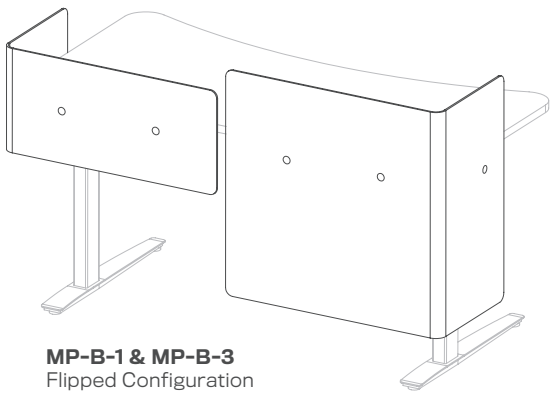

X = METAL FASTENER FINISH

WW = WOOD VENEER

FFF = RECYCLED POLYESTER*

W
White

G
Grey

C
Charcoal

WO
Oak

WW
Walnut

FMI
Mist

FCL
Cloudy

FCO
Coal

* Custom colors upon request.

MP-B-1 & MP-B-3
Flipped Configuration