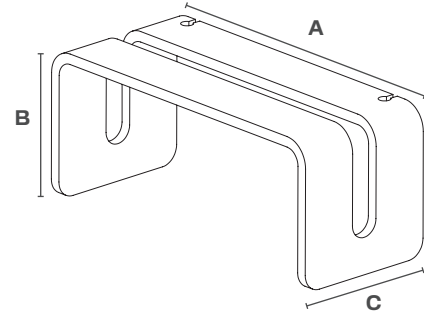

FIELLØ® ACCESSORIES

LS LAPTOP SHELF

MODEL	A	B	C	FINISH	LIST
LS-WW	9.21"	3.94"	3.94"	WOOD	$144

WW = WOOD VENEER