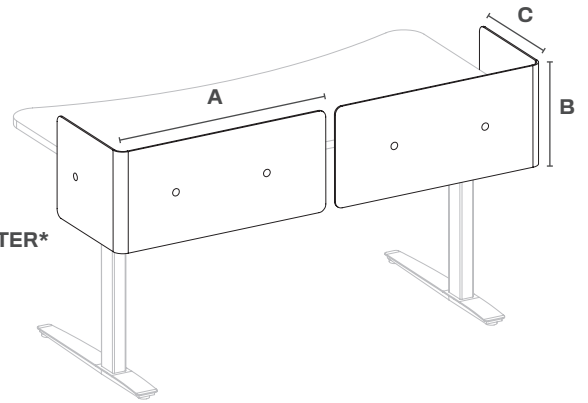

FIELLO® RIBBON PANEL

RB RIBBON PANEL (2 PANELS)

MODEL	A	B	C	FINISH	LIST
MP-RB-X-WW	30.5"	13.75"	16"	WOOD	$720
MP-RB-X-FFF	30.5"	13.75"	16"	FABRIC	$660

X = METAL FASTENER FINISH

WW = WOOD VENEER

FFF = RECYCLED POLYESTER*

* Custom colors upon request.