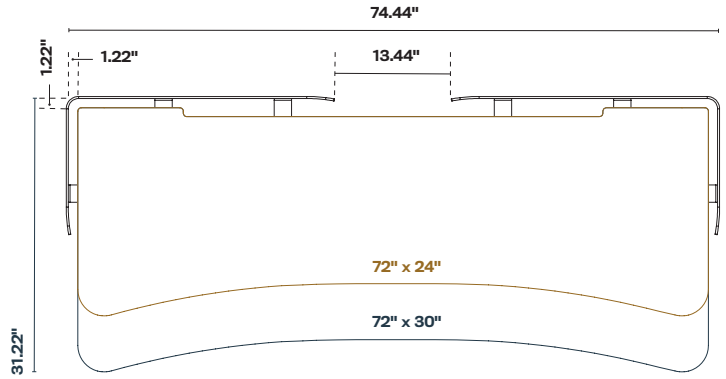

FIELLØ®

OVERVIEW

SPECIFICATIONS	FIELLØ
Height Range (Including 1" worksurface)	22.1" - 48.6"
Complete Fiellø Table Weight Load Capacity	300
Adjustment Speed Per Second	1.5"
Worksurface Leg Configuration	2 Legs
Standard Color Options	White, Grey, Charcoal
National Electric Code Compliant	Yes
ETL Listed to UL 962	Yes

FIELLO® OVERALL DIMENSIONS

EW ERGO WORKSURFACE & PANEL DIMENSIONS

RW RECTILINEAR WORKSURFACE & PANEL DIMENSIONS

LW L WORKSURFACE & PANEL DIMENSIONS

FIELLØ® ACCESSORIES

DR DRAWER

MODEL*	A	B	C	FINISH	LIST
DR-SM-X-WW	15.75"	.7"	14.5"	STEEL & WOOD	\$445
DR-MD-X-WW	54.2"	1.7"	14.5"	STEEL & WOOD	\$705
DR-LG-X-WW	66.2"	1.7"	14.5"	STEEL & WOOD	\$785