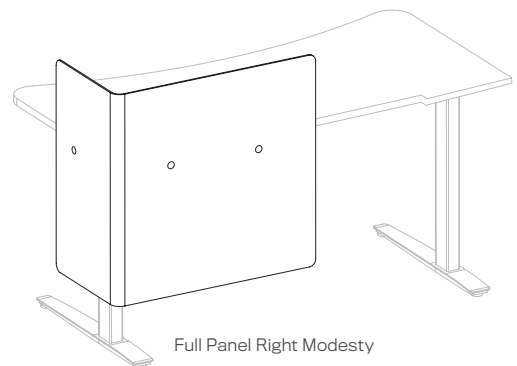

Full Panel Right Modesty