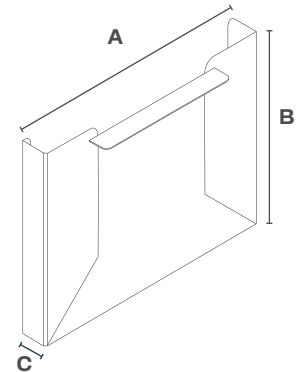

C
Charcoal

FIELLO® POWER & DATA

PD 1 Power, 2 USB, & Curly Power Cord - Above Surface Only

MODEL	A	B	C	LIST
PD-X-ZZ-C	3.56"	2.25"	4"	\$496

X = FACEPLATE

W
White

S
Storm

ZZ = WOOD VENEER