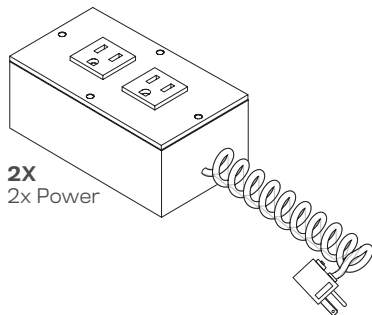

MODEL	POWER	LIST
PW-2X-C	2x Power	\$186
PW-3X-C	3x Power	\$272
PW-6X-C	6x Power	\$596

C = CURLY CORD FINISH

W
White

C
Charcoal

Power Box Available
in Black Only

POWER OPTIONS

2X
2x Power

3X
3x Power