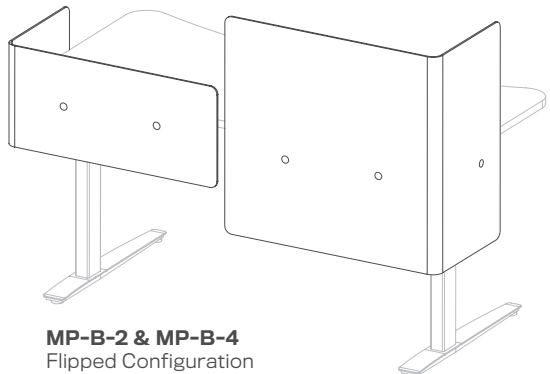

MP-B-2 & MP-B-4
Flipped Configuration