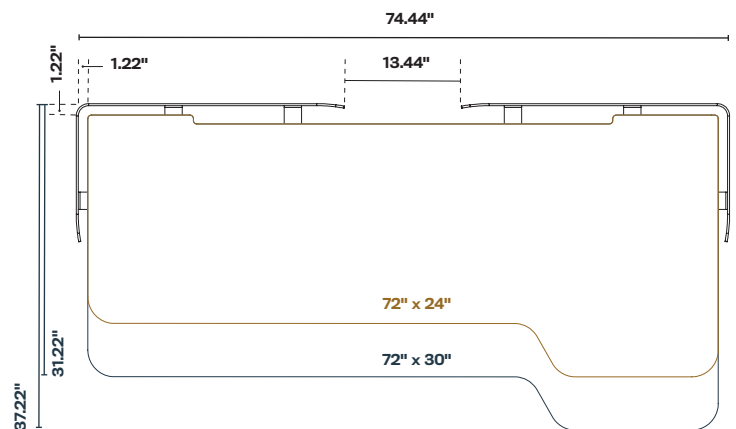

FIELLØ®

OVERVIEW

SPECIFICATIONS	FIELLØ
Height Range (Including 1" worksurface)	22.1" - 48.6"
Complete Fiellø Table Weight Load Capacity	300
Adjustment Speed Per Second	1.5"
Worksurface Leg Configuration	2 Legs
Standard Color Options	White, Grey, Charcoal
National Electric Code Compliant	Yes
ETL Listed to UL 962	Yes

FIELLO® OVERALL DIMENSIONS

EW ERGO WORKSURFACE & PANEL DIMENSIONS

RW RECTILINEAR WORKSURFACE & PANEL DIMENSIONS

LW L WORKSURFACE & PANEL DIMENSIONS

FIELLØ® ACCESSORIES

DR DRAWER

MODEL*	A	B	C	FINISH	LIST
DR-SM-X-WW	15.75"	.7"	14.5"	STEEL & WOOD	\$445
DR-MD-X-WW	54.2"	1.7"	14.5"	STEEL & WOOD	\$705
DR-LG-X-WW	66.2"	1.7"	14.5"	STEEL & WOOD	\$785