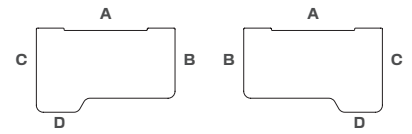

Pricing reflects frame with standard powdercoat worksurface with Bullnose, Knife or Waterfall edge.

All worksurface sizes reflect actual dimensions.

FIELLØ® FRAME & POWDERCOAT WORKSURFACE

LW L WORKSURFACE & FRAME