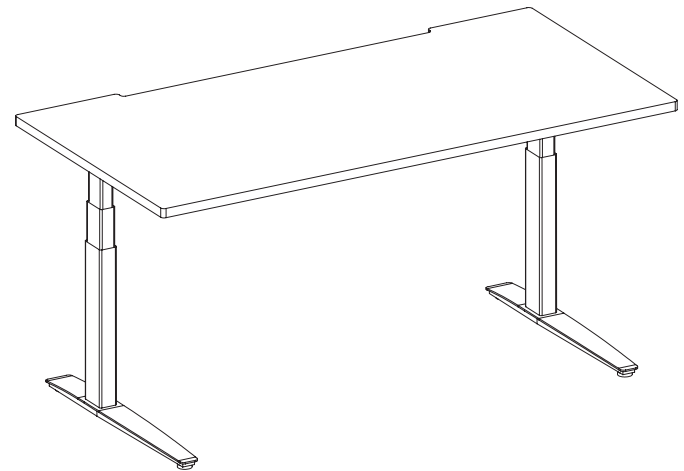

RW RECTILINEAR WORKSURFACE & FRAME

MODEL	A	B	FOOT	LIST
6024	60"	24"	FS (2)	$2,804
6030	60"	30"	FM (2)	$2,924
7224	72"	24"	FS (2)	$2,874
7230	72"	30"	FM (2)	$2,989

Pricing reflects frame with standard powdercoat worksurface with Bullnose, Knife or Waterfall edge.

All worksurface sizes reflect actual dimensions.