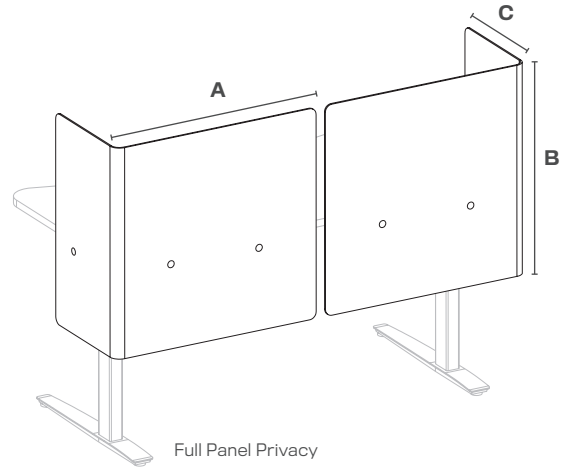

Full Panel Privacy

FP-RP FULL PANEL - RIGHT PRIVACY (1 PANEL) NOTE: RIGHT PRIVACY = LEFT MODESTY

MODEL	A	B	C	FINISH	LIST
MP-FP-RP-X-WW	30.5"	30"	16"	WOOD	$690
MP-FP-RP-X-FFF	30.5"	30"	16"	FABRIC	$660