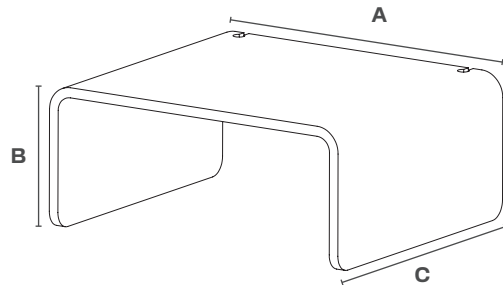

W White
G Grey
C Charcoal

MS MONITOR SHELF

MODEL	A	B	C	FINISH	LIST
MS-WW	17.7"	4.5"	10.2"	WOOD	\$172

WW = WOOD VENEER

WO Oak
WW Walnut

FIELLØ® ACCESSORIES

LS LAPTOP SHELF

MODEL	A	B	C	FINISH	LIST
LS-WW	9.21"	3.94"	3.94"	WOOD	\$144