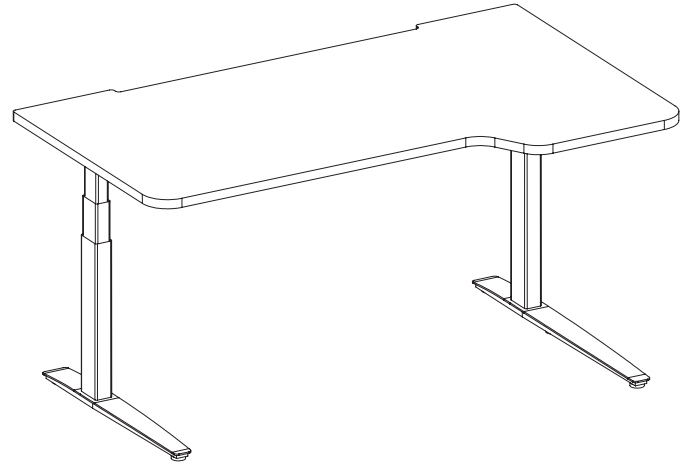

LW L WORKSURFACE & FRAME

MODEL	A	B	C	D	FOOT	LIST
6024R	60"	24"	30"	18"	FS, FM	$2,854
6024L	60"	30"	24"	18"	FS, FM	$2,854
6030R	60"	30"	36"	18"	FM (2)	$2,974
6030L	60"	36"	30"	18"	FM (2)	$2,974
7224R	72"	24"	30"	18"	FS, FM	$2,924
7224L	72"	30"	24"	18"	FS, FM	$2,924
7230R	72"	30"	36"	18"	FM (2)	$3,039
7230L	72"	36"	30"	18"	FM (2)	$3,039

Pricing reflects frame with standard powdercoat worksurface with Bullnose, Knife or Waterfall edge.

All worksurface sizes reflect actual dimensions. "R" and "L" in model number refer to right or left side bump out on worksurface.

FIELLØ® WIRE MANAGEMENT

WT WIRE TRAY

MODEL	A	B	C	SURFACE	LIST
WT-60-X	56.25"	2.875"	9.5"	60" Wide	$330
WT-72-X	68.5"	2.875"	9.5"	72" Wide	$365

X = METAL FINISH