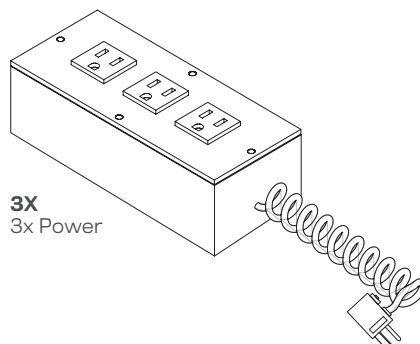

MODEL	POWER	LIST
PW-2X-C	2x Power	\$186
PW-3X-C	3x Power	\$272
PW-6X-C	6x Power	\$596

C = CURLY CORD FINISH

W
White

C
Charcoal

Power Box Available
in Black Only

POWER OPTIONS

2X
2x Power

3X
3x Power