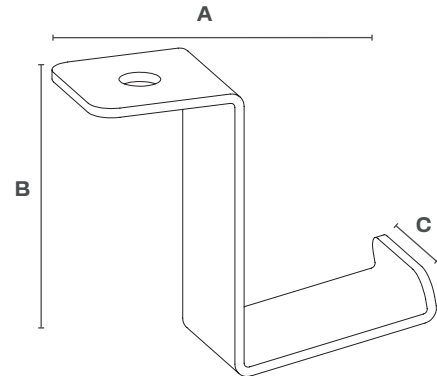

X = METAL FINISH

W White
G Grey
C Charcoal