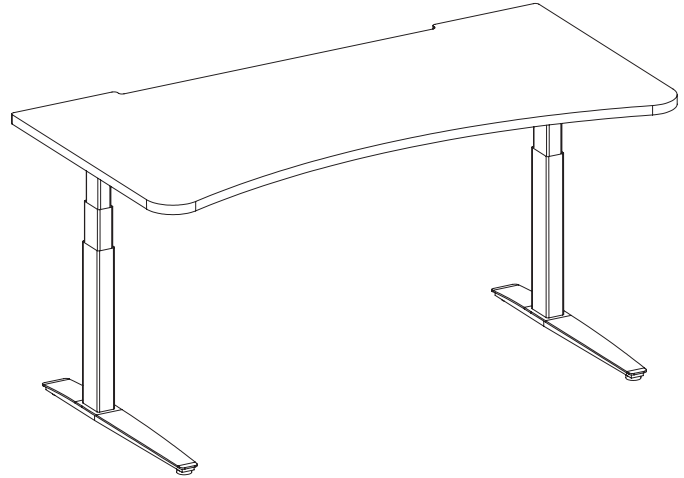

FIELLØ® FRAME & POWDERCOAT WORKSURFACE

EW ERGO WORKSURFACE & FRAME

MODEL	A	B	FOOT	LIST
6024	60"	24"	FS (2)	$2,804
6030	60"	30"	FM (2)	$2,924
7224	72"	24"	FS (2)	$2,874
7230	72"	30"	FM (2)	$2,989

Pricing reflects frame with standard powdercoat worksurface with Bullnose, Knife or Waterfall edge.

All worksurface sizes reflect actual dimensions.