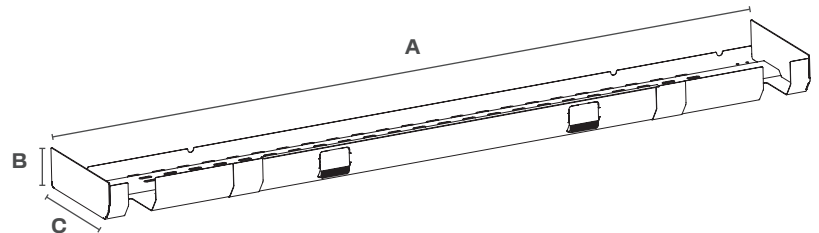

FIELLØ® FRAME & POWDERCOAT WORKSURFACE

LW L WORKSURFACE & FRAME

MODEL	A	B	C	D	FOOT	LIST
6024R	60"	24"	30"	18"	FS, FM	$2,854
6024L	60"	30"	24"	18"	FS, FM	$2,854
6030R	60"	30"	36"	18"	FM (2)	$2,974
6030L	60"	36"	30"	18"	FM (2)	$2,974
7224R	72"	24"	30"	18"	FS, FM	$2,924
7224L	72"	30"	24"	18"	FS, FM	$2,924
7230R	72"	30"	36"	18"	FM (2)	$3,039
7230L	72"	36"	30"	18"	FM (2)	$3,039

Pricing reflects frame with standard powdercoat worksurface with Bullnose, Knife or Waterfall edge.

All worksurface sizes reflect actual dimensions. "R" and "L" in model number refer to right or left side bump out on worksurface.

FIELLØ® WIRE MANAGEMENT

WT WIRE TRAY

MODEL	A	B	C	SURFACE	LIST
WT-60-X	56.25"	2.875"	9.5"	60" Wide	$330
WT-72-X	68.5"	2.875"	9.5"	72" Wide	$365

X = METAL FINISH