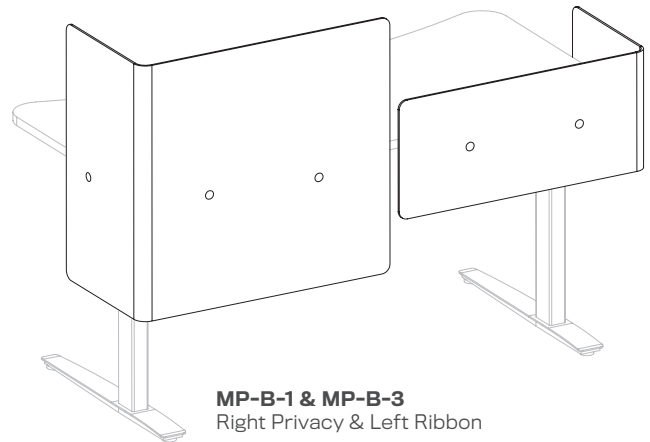

MP-B-1 & MP-B-3
Right Privacy & Left Ribbon