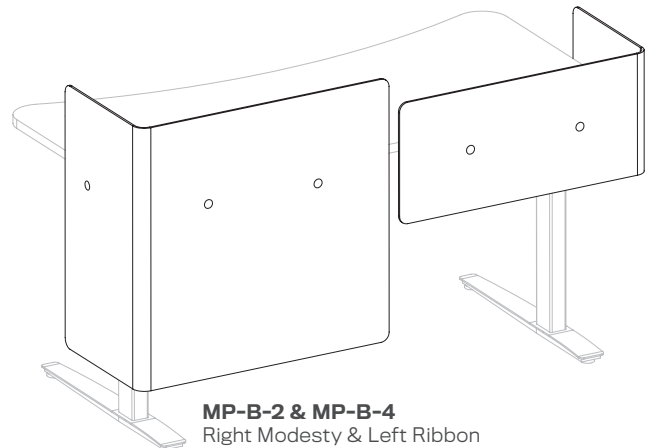

MP-B-2 & MP-B-4
Right Modesty & Left Ribbon