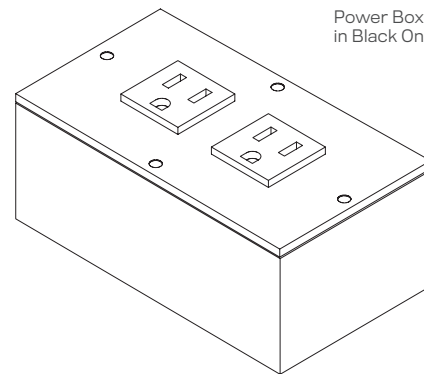

MODEL	POWER	LIST
PW-2X-C	2x Power	\$186
PW-3X-C	3x Power	\$272
PW-6X-C	6x Power	\$596

C = CURLY CORD FINISH

W
White

C
Charcoal

Power Box Available
in Black Only

POWER OPTIONS

2X
2x Power

3X
3x Power