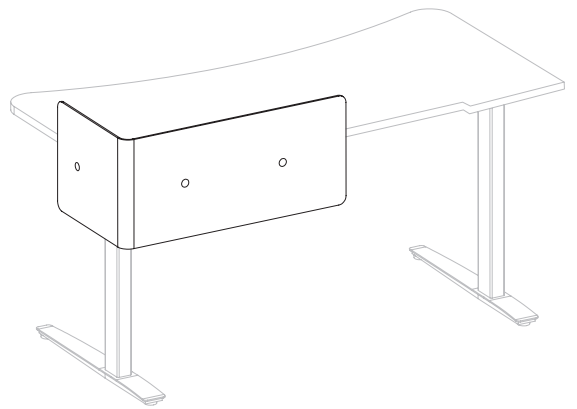

FFF = RECYCLED POLYESTER*

* Custom colors upon request.

RB RIBBON PANEL (1 PANEL)

MODEL	A	B	C	FINISH	LIST
MP-RB-1- X-WW	30.5"	13.75"	16"	WOOD	\$360
MP-RB-1- X-FFF	30.5"	13.75"	16"	FABRIC	\$330

FIELLO® FULL PANEL