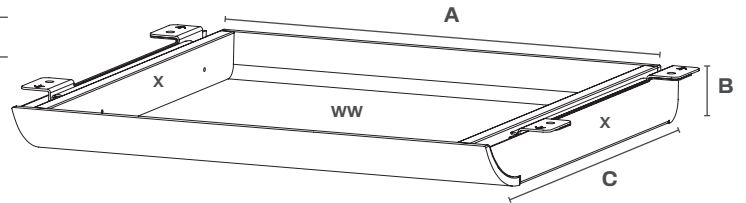

FIELLØ® ACCESSORIES

DR DRAWER

MODEL*	A	B	C	FINISH	LIST
DR-SM-X-WW	15.75"	.7"	14.5"	STEEL & WOOD	$445
DR-MD-X-WW	54.2"	1.7"	14.5"	STEEL & WOOD	$705
DR-LG-X-WW	66.2"	1.7"	14.5"	STEEL & WOOD	$785

X = METAL FINISH

W White
G Grey
C Charcoal

WW = WOOD VENEER

WO Oak
WW Walnut