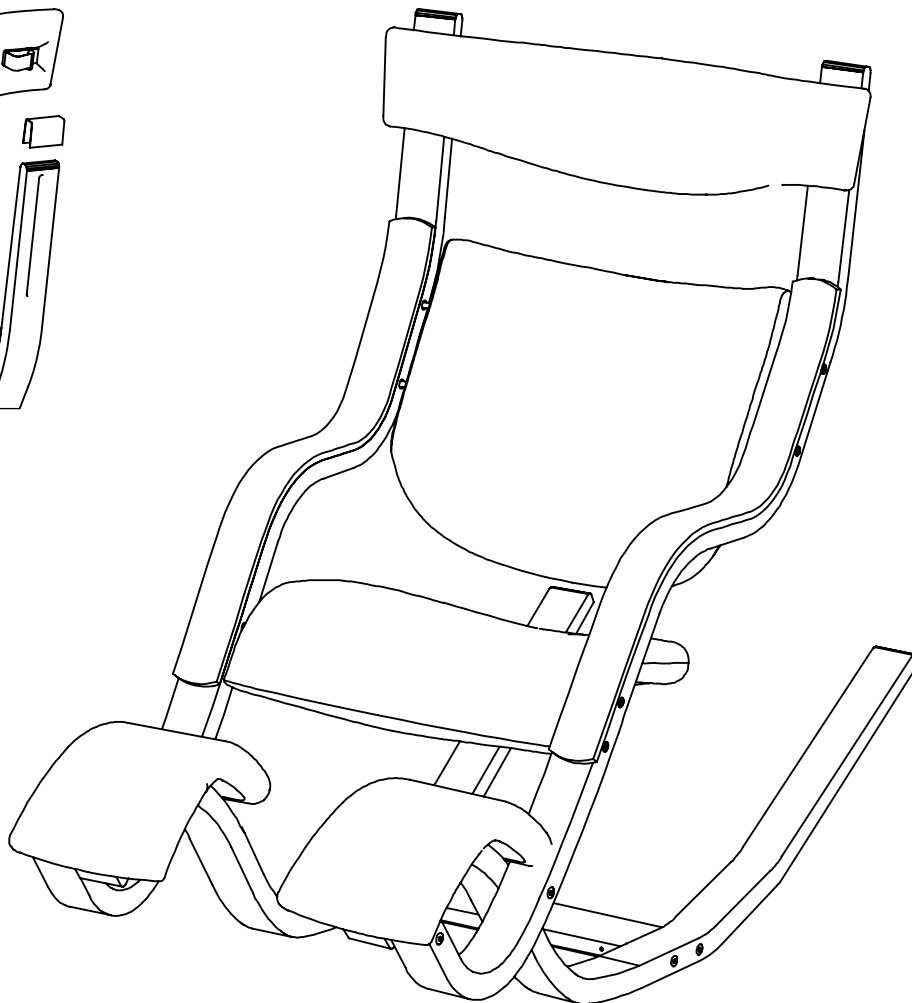

Assembly Instructions

Gravity™ balans®

1

2

3

4

5

6

7

8

9

Important:

Please check and tighten all screws properly immediately after assembling. The natural movement of the wood and also your own movement in the chair, require your tightening of the screws. First after 14 days, then when needed. Please do not loose the allen key!