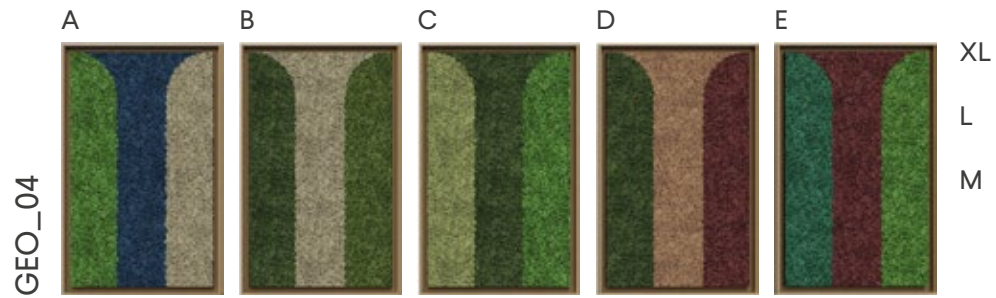

Geometric Models