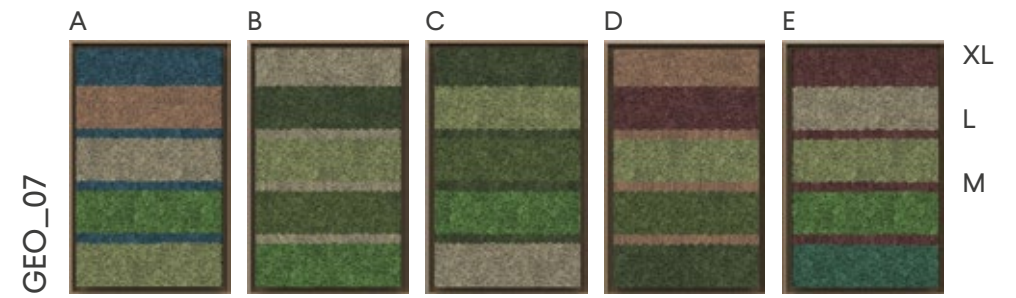

Geometric Models