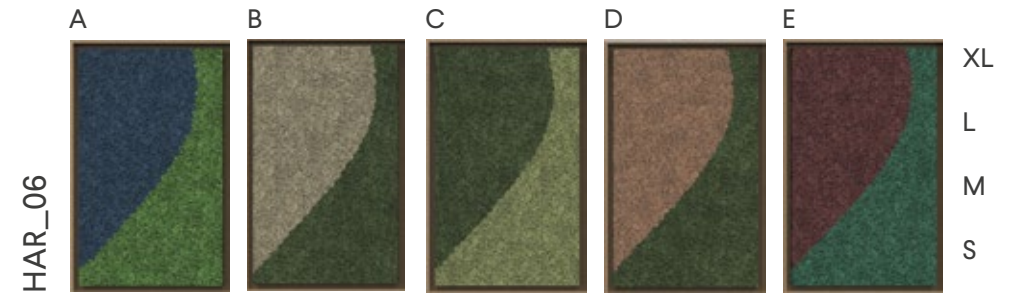

Harmony Models