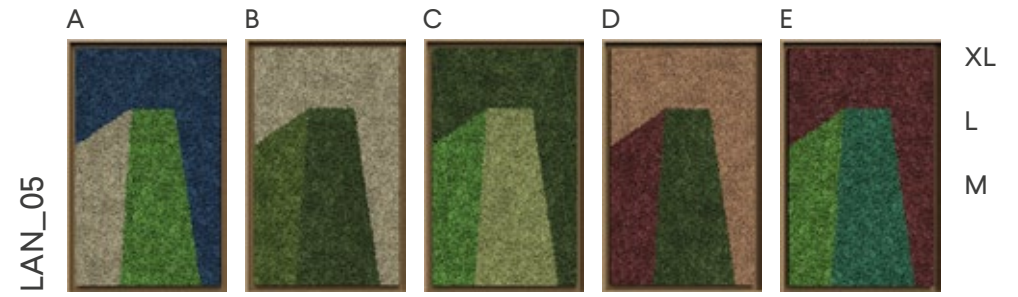

Landscape Models