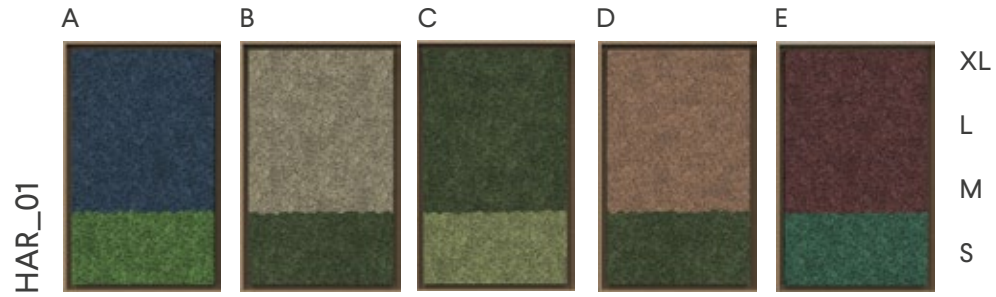

Harmony Models