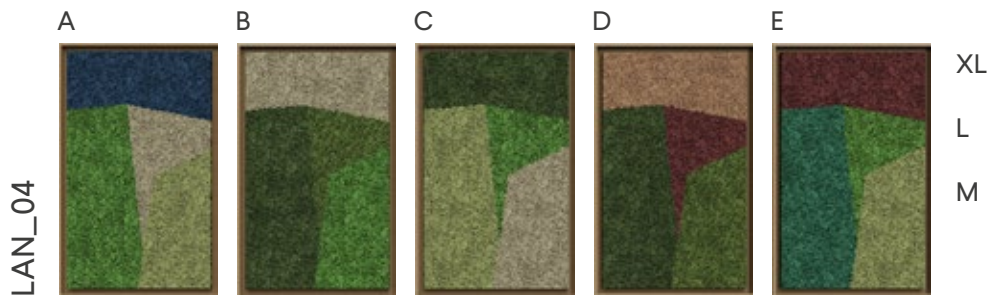

Landscape Models