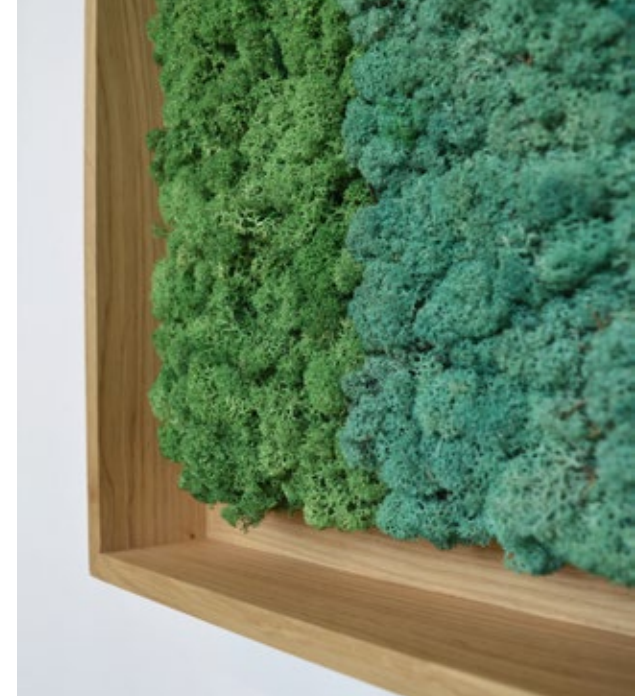

Visual appeal combined with natural sound absorption