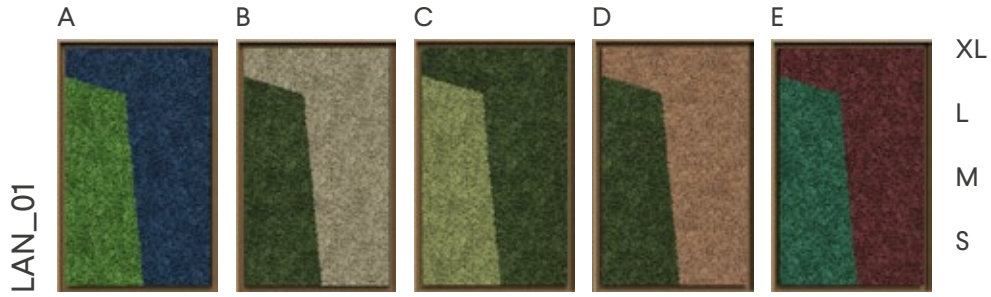

Landscape Models