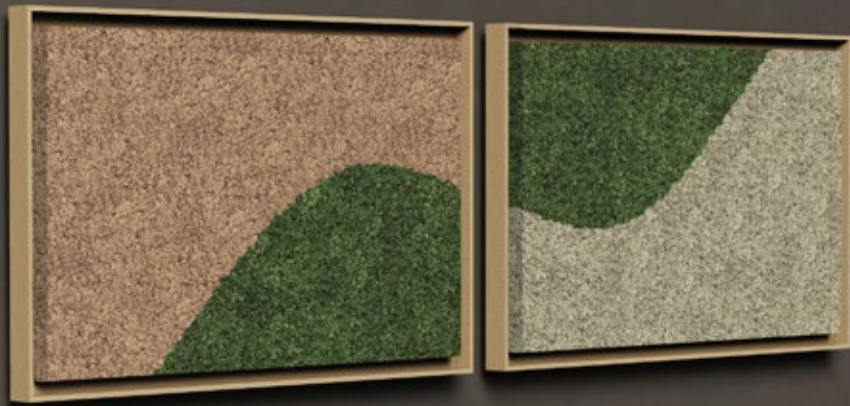

Ideal for
any type
of interior

Patterned moss
panels designed
to inspire the
imagination

Synergy Models

Harmony

Undefined curved shapes evoke a spirit of interaction, intimacy and the complex world of human relationships. The shapes are decidedly inclusive. Each form can almost be seen as a doodle study, isolated into a smaller frame but part of something much larger that's unseen but felt.

Framed with real massive oak wood specifically designed for Greenmood, each panel is available in different sizes - small, medium, large and extra-large. The Reindeer Moss comes in a variety of colours to mix and match according to your design needs. You can also order the panels in custom colours for specific projects.