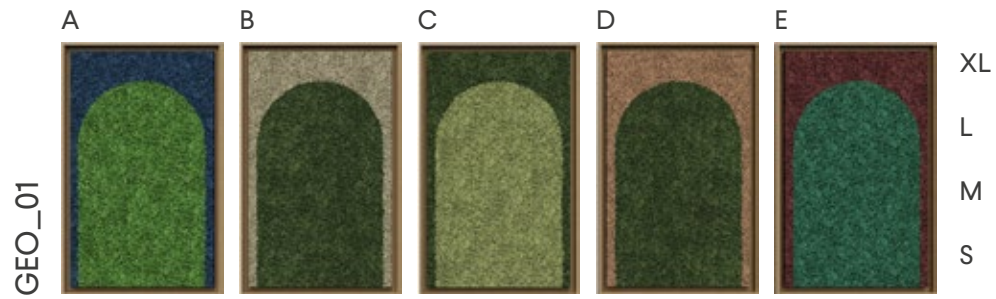

Geometric Models