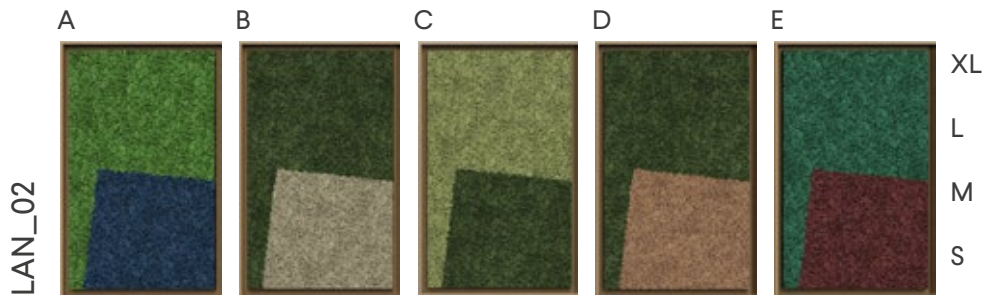

Landscape Models