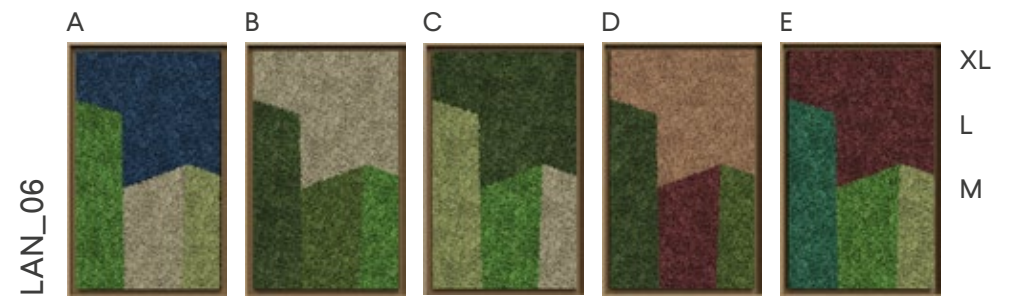

Landscape Models