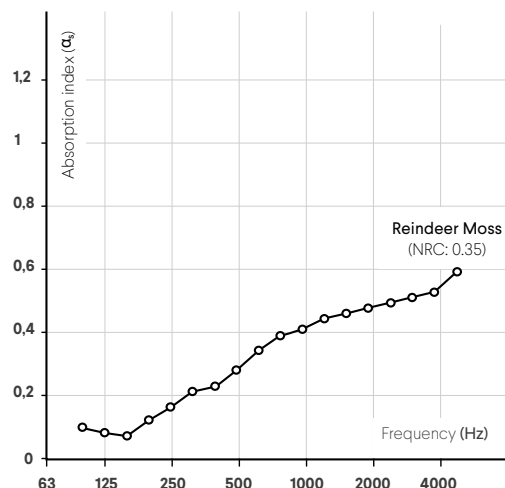

DURABILITY

To achieve optimal durability it is recommended to avoid exposure to direct sunlight and proximity to water or heat sources.

As moss dries out when its environment does, it is strongly advised to avoid touching it. It will get back to soft touch when humidity raises again and is therefore a good humidity indicator.

NOISE REDUCTION

The secret to a well-balanced corporate interior is not just in how it looks and functions but also in how it sounds. Noise pollution in working places results in poor concentration, reduced levels of collaboration, increased stress, discomfort...

As with all our design collections, Framed is designed with the power of natural sound absorption in mind. Ambient noise is cushioned within the natural moss material, thereby helping to reduce the overall sound in an interior.

These panels enhance not only the visual appeal of a space but also the auditory ambience.

Natural preserved mosses provide undeniable sound-reducing qualities that have gone through certified laboratories.

The study below was conducted in a laboratory setting, the result displays the mosses' undeniable noise reduction capability.

The tests were conducted in accordance to the ISO 11654:1997 standard (laboratory-based sound absorption coefficient measurements using 10m² for each moss).