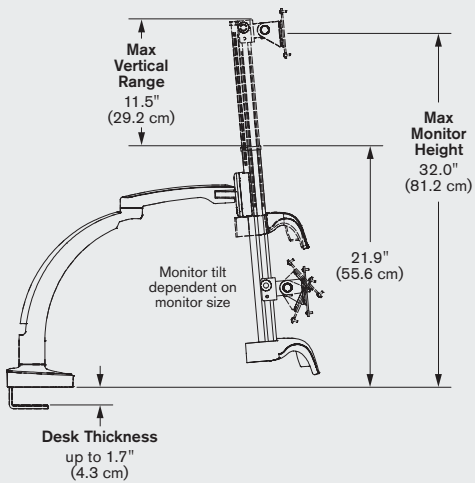

FEATURES

- Integrated handle allows for effortless monitor movement.
- Mount installation is performed above desk for quick and easy set-up.
- Easily rotate flat panel monitor for portrait or landscape viewing.
- Built-in 180 degree rotation stop at the base of the arm.
- Supports a single monitor with a screen size up to 43".
- VESA-monitor compatible – 75mm & 100mm VESA adapter included.
- Optional customization options available to complement any workspace, contact your rep for details.

AVAILABLE OPTIONS

ELLA-1-CM Supports a 4 - 30 lb (1.8 - 13.6 kg) monitor

FINISHES

FLAT WHITE | color code: **248**

SILVER | color code: **124**

VISTA BLACK | color code: **104**

CAPABILITIES

MOUNT CONFIGURATIONS