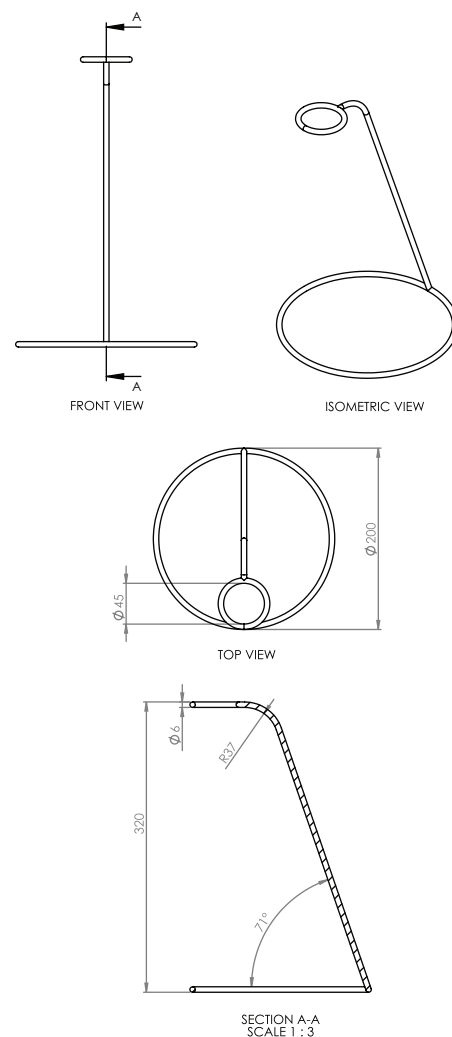

TABLE LAMP STAND

Turn your favourite Luna Lana into a Table Lamp with our specially designed Table Lamp Stand.

Exhibit your beloved Luna Lana in your own creative way. Best suited with Crescent Jumbo and Luna Lana Junior sizes, but fits all Luna Lana lamps.

Dimensions (mm)

Diameter (Bottom)	212
Diameter (Top)	57
Height	320

Bulb Spec

-

Cord Length (mm)

-

Canopy (mm)

-

Weight (kg)

0.3