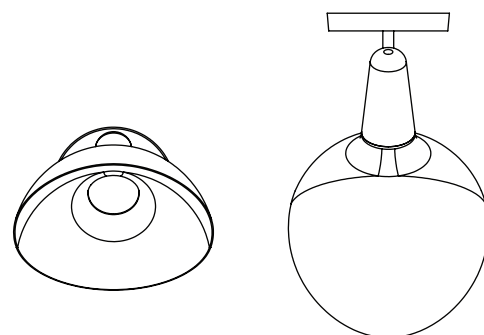

SCOOP

Keeping the stylish elements and elegant curves of the Scoop series, the striking Scoop Wall Lamp can fully rotate its shade 180 degrees while supported by an adjustable arm that enables it to point up as well as down, to suit individual needs.

Isometric View

Front View

Top View

Side View

Product Code SND-WSCPAG-CO

Type Wall Lamp

Finish Plated

Material Aluminium + Iron + Oak

Never use strong solvents to clean power coated surfaces. Revive dull surfaces using car polish.

Dimensions (mm)

Diameter 195
Height 185

Bulb Spec

LED Bulb
E14 1X Max 240V

Cord Length (mm)

-

Canopy (mm)

Diameter 121
Height 25.3
Black

Weight (kg)

2