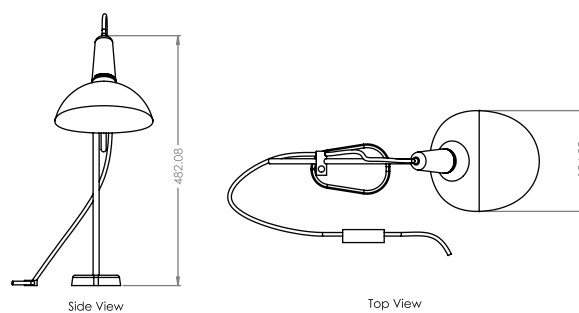

SCOOP

Our best selling, simplistic, yet elegantly timeless Scoop Pendant lends its minimalist curves to our newest, most exciting addition to the Scoop range. The Scoop Desk Lamp stylishly completes every Study table's needs. Fully adjustable, with a shade that rotates a full 180 degrees, and supported by an extendable arm that's pivoted on a vertically adjustable fulcrum.

Product Code	SND-TSCP-BK SND-TSCP-WH SND-TSCPAG-CO
Type	Table Lamp
Finish	Powder Coated Plated
Material	Aluminium + Iron + Oak
Color	Black White Copper
Plug	Comes with UK Plug
Cleaning Instructions	Wipe with a clean cloth to remove any dirt or dust. Avoid the use of any abrasive cleaning products. For stubborn marks, wash with warm water and a mild soap, and rinse with warm water. Never use strong solvents to clean power coated surfaces. Revive dull surfaces using car polish.

	Dimensions (mm)
	Diameter 600 Height 570
	Bulb Spec LED Bulb E14 1X Max 240V
	Cord Length (mm) -
	Canopy (mm) -
	Weight (kg) 4.6