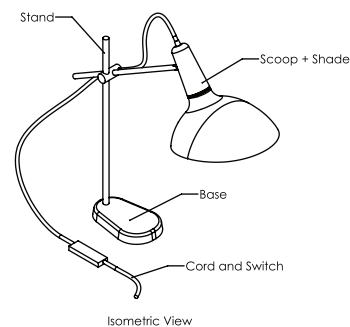

SCOOP

Our best selling, simplistic, yet elegantly timeless Scoop Pendant lends its minimalist curves to our newest, most exciting addition to the Scoop range. The Scoop Desk Lamp stylishly completes every Study table's needs. Fully adjustable, with a shade that rotates a full 180 degrees, and supported by an extendable arm that's pivoted on a vertically adjustable fulcrum.

Product Code	SND-TSCP-BK SND-TSCP-WH SND-TSCPAG-CO
Type	Table Lamp
Finish	Powder Coated Plated
Material	Aluminium + Iron + Oak
Color	Black White Copper
Plug	Comes with UK Plug
Cleaning Instructions	Wipe with a clean cloth to remove any dirt or dust. Avoid the use of any abrasive cleaning products. For stubborn marks, wash with warm water and a mild soap, and rinse with warm water. Never use strong solvents to clean power coated surfaces. Revive dull surfaces using car polish.

	Dimensions (mm)
	Diameter 600 Height 570
	Bulb Spec LED Bulb E14 1X Max 240V
	Cord Length (mm) -
	Canopy (mm) -
	Weight (kg) 4.6