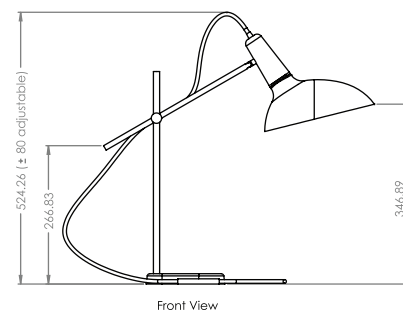

SCOOP

Our best selling, simplistic, yet elegantly timeless Scoop Pendant lends its minimalist curves to our newest, most exciting addition to the Scoop range. The Scoop Desk Lamp stylishly completes every Study table's needs. Fully adjustable, with a shade that rotates a full 180 degrees, and supported by an extendable arm that's pivoted on a vertically adjustable fulcrum.

Product Code	SND-TSCP-BK SND-TSCP-WH SND-TSCPAG-CO
Type	Table Lamp
Finish	Powder Coated Plated
Material	Aluminium + Iron + Oak
Color	Black White Copper
Plug	Comes with UK Plug
Cleaning Instructions	Wipe with a clean cloth to remove any dirt or dust. Avoid the use of any abrasive cleaning products. For stubborn marks, wash with warm water and a mild soap, and rinse with warm water. Never use strong solvents to clean power coated surfaces. Revive dull surfaces using car polish.

	Dimensions (mm)
	Diameter 600 Height 570
	Bulb Spec LED Bulb E14 1X Max 240V
	Cord Length (mm) -
	Canopy (mm) -
	Weight (kg) 4.6