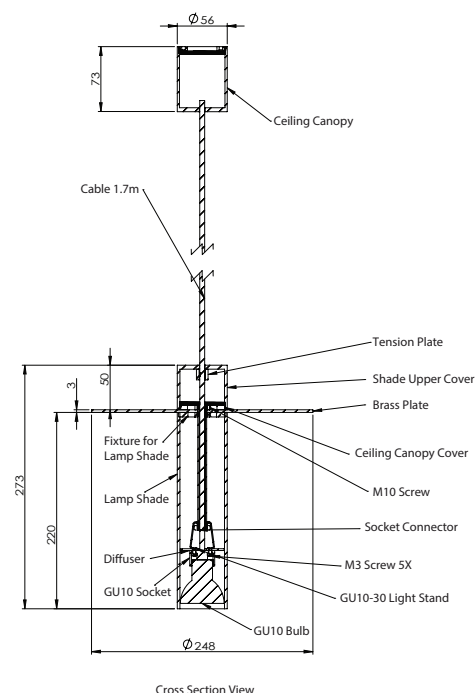

Product Code   SND-PNIK-BK | SND-PNIK-WH

Type   Pendant Lamp

Finish   Powder Coated

Material   Aluminium Tube + Brass Plate

Color   Black | White

Extra Info   Brass Plate Thickness: THK3 mm

Cleaning Instructions   Wipe with a clean cloth to remove any dirt or dust.
Avoid the use of any abrasive cleaning products.

For stubborn marks, wash with warm water and a mild soap, and rinse with warm water.

Never use strong solvents to clean power coated surfaces. Revive dull surfaces using car polish.

Dimensions (mm)

Diameter (Aluminium Tube)	56
Diameter (Brass Plate)	248
Height	270

Bulb Spec

LED Bulb
GU10 1X

Cord Length (mm)

1700
Silicon

Ceiling Canopy (mm)

Diameter	56
Height	73
Aluminium	

Weight (kg)

3