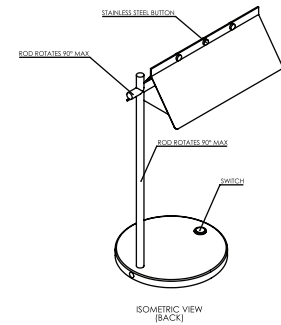

GLIDE

Glide table lamp is our newest addition to our table lamp range. With its clean lines, it is now available in 3 pastel shade colors. These LED desk lamps will add a touch of style to your workspace.

Product Code	SND-TGLI-BL SND-TGLI-GR SND-TGLI-GY
Type	Table Lamp
Finish	Painting
Material	Metal Frame
Color	Blue Green Grey
Plug	Comes with UK Plug
Cleaning Instructions	Wipe with a clean cloth to remove any dirt or dust. Avoid the use of any abrasive cleaning products. For stubborn marks, wash with warm water and a mild soap, and rinse with warm water. Never use strong solvents to clean power coated surfaces. Revive dull surfaces using car polish.

	Dimensions (mm)
	Diameter 185
	Height 400
	Bulb Spec
	LED Bulb E14 1X Max 240V
	Cord Length (mm)
	-
	Canopy (mm)
	-
	Weight (kg)
	4.5