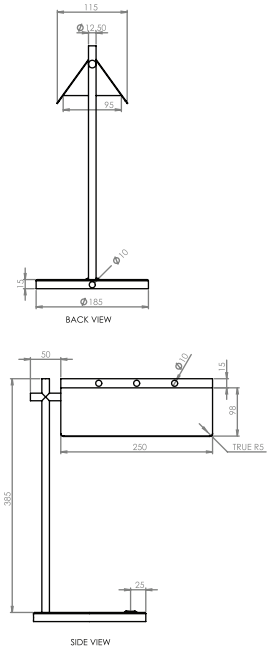

Product Code	SND-TGLI-BL | SND-TGLI-GR | SND-TGLI-GY
Type	Table Lamp
Finish	Painting
Material	Metal Frame
Color	Blue | Green | Grey
Plug	Comes with UK Plug
Cleaning Instructions	Wipe with a clean cloth to remove any dirt or dust. Avoid the use of any abrasive cleaning products. For stubborn marks, wash with warm water and a mild soap, and rinse with warm water. Never use strong solvents to clean power coated surfaces. Revive dull surfaces using car polish.

	Dimensions (mm)
	Diameter 185
	Height 400
	Bulb Spec
	LED Bulb E14 1X Max 240V
	Cord Length (mm)
	-
	Canopy (mm)
	-
	Weight (kg)
	4.5