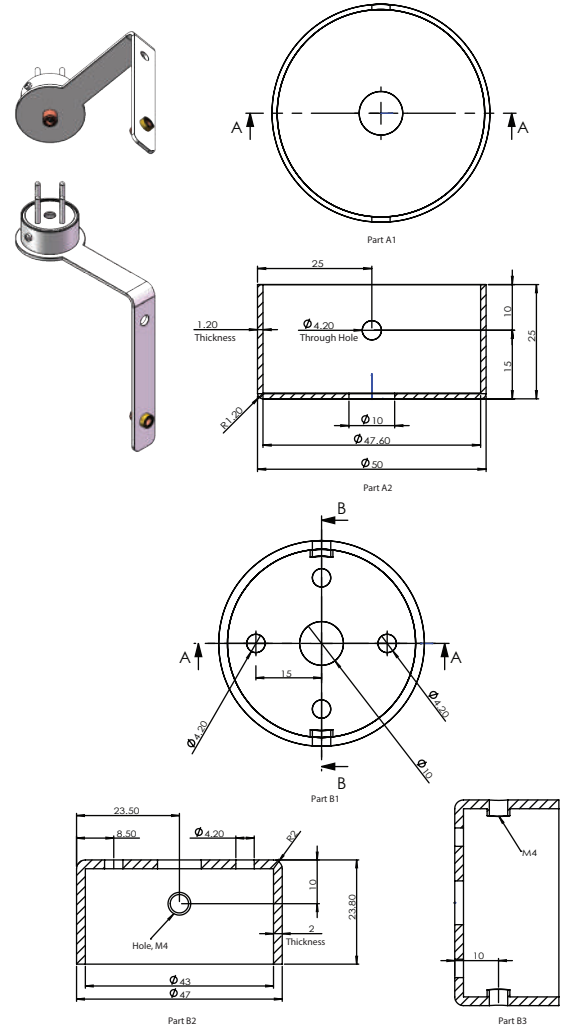

BRACKET

Taking inspiration for a simple, geometric design, turn any Pendant into a Wall lamp by running the cable through Brass buttons in a minimalist approach. The characterful of this wall mounting bracket can be placed alone or in clusters, and they are well suited for both commercial and residential use.

Dimensions (mm)

Length 47
Width 23.8

Bulb Spec

-

Cord Length (mm)

-

Canopy (mm)

Diameter 50
Round

Weight (kg)

0.33