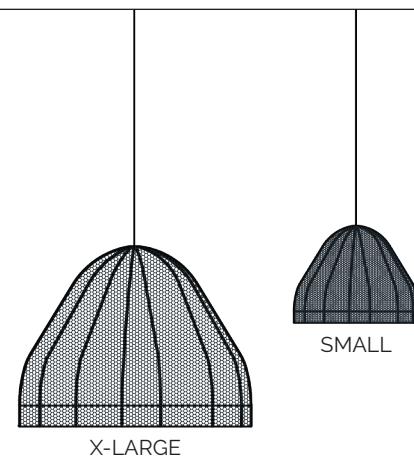

Dimensions (mm)	
	Height	Diameter
Small	250	280
X-Large	500	650

Bulb Spec
4W LED Globe Included
E27 Max 240V

Cable Length
2 metres
Black / White / Orange
Black & White Zig Zag Pattern

Ceiling Canopy (mm)
1 Light 100

Weight (kg)
Small
1 Light 1
X- Large
1 Light 3

	Packaging (cm)		
	Length	Width	Height
Small	33	33	30
X-Large	70	70	55