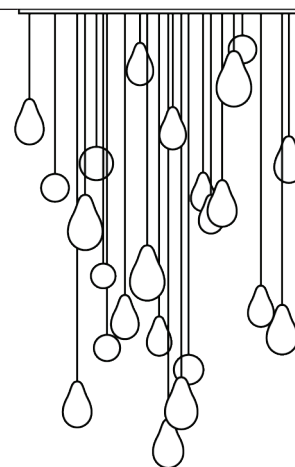

RAINDROP

Mimicking the joy of fresh morning dew; raindrops on a hot summer's day or from an invigorating shower, RainDrops fill the room with a sense of imagination and wonderment. RainDrops sleek form captures a moment in time, bringing us closer to nature in a modern design that's sure to be the centre of attention.

Accentuate with an oval, round or rectangular ceiling plate. Let our Raindrops dazzle you and can be designed to fill any size of room required.

Inspired from Kuala Lumpur

Process Blown Glass

Year of Design 2016

Material Glass

Product Code CH-RD

Type Chandelier

Colour Silver

Cleaning Instructions Rain Drops glass bubbles are hand-blown by artisans and as such, vary between batches. Glass is particularly susceptible to damage and should be treated with care, particularly during installation.

To maintain, simply wipe the product with a clean cloth to remove any dust. If necessary, use a household glass cleaner to remove marks and wipe with a soft cloth or paper towel to avoid streaks.

Please ensure all lights are turned off prior to commencing cleaning or maintenance.

Dimensions (mm)

Height 2000
Diameter 400

Bulb Spec

GU10 (9 Bulbs)

Cable Length

Adjustable 2 metres

Ceiling Canopy (mm)

Diameter 400

Weight (kg)

1 Light 5

Packaging (cm)

	Length	Width	Height
Light	45	45	20