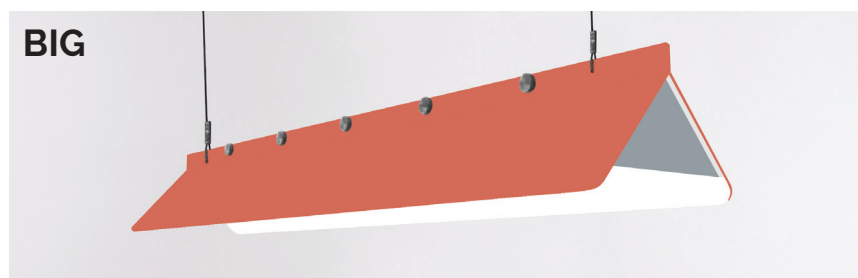

Take a flight with Glide, its sleek form cuts effortlessly through the air with style in a modern design. Customisable with different colours, Glide will illuminate your work space with functionality and class.

Now available in two sizes and NEW pastel hues.

Inspired from Kuala Lumpur

Dimensions (mm)

	Length	Width	Height
Big	400	175	140
Mini	1250	175	140

Bulb Spec

Two Replaceable T5 Tubes
in Warm White (3000K)

Cable Length

2 metres
Stainless Steel Tensile Cable &
Clear Cord

Ceiling Canopy (mm)

1 Light 2 x Diameter 100

Weight (kg)

Big	3
Mini	5

Packaging (cm)

	Length	Width	Height
Big 1 Light	45	23	19
Mini 1 Light	130	25	19

Process	Sculptural Metal Steel
Year of Design	2014
Material	Powder-Coated Metal Dual Tone
Product Code	HL-G
Type	Pendant Light
Colour	Pigeon Blue / Antique Pink / Pale Green / Salmon Orange with insert in Cream or Silver Grey
Cleaning Instructions	Wipe with a clean cloth to remove any dirt or dust. Avoid the use of any abrasive cleaning products. For stubborn marks, wash with warm water and a mild soap, and rinse with warm water. Never use strong solvents to clean power coated surfaces. Revive dull surfaces using car polish.