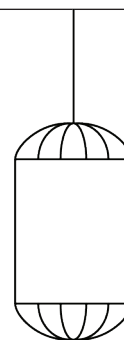

SMALL

X-LARGE

Dimensions (mm)

	Height	Diameter
Small	250	280
X-Large	500	650

Bulb Spec

4W LED
E27 Max 240V

Cable Length

2 metres flex
Blue / Black