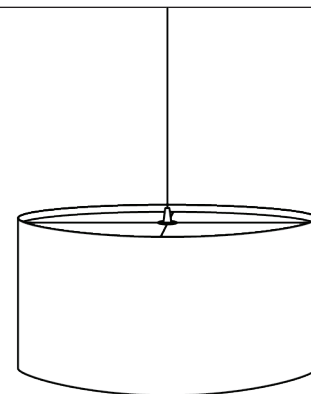

Dimensions (mm)		
	Height	280	
	Diameter	350	

	Bulb Spec		
	4W LED Globe		
	E27 Max 240V		

	Cable Length		
	2 Metres		
	Black / White / Grey		

	Ceiling Canopy (mm)		
	100		

	Weight (kg)		
	1 Light	1.3	

	Packaging (cm)			
		Length	Width	Height
	1 Light	65	65	35