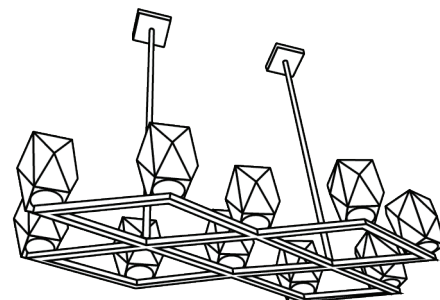

Packaging (cm)

	Length	Width	Height
Jumbo			
1 Light	16.5	17	26.5
3 Light	16.5	51	26.5
5 Light	33	51	26.5

XY CHANDELIER

The timeless elegance of the XY combines form and function to provide a grand centrepiece to any room.