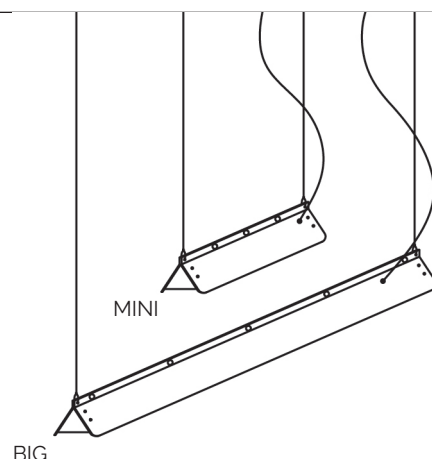

Take a flight with Glide, its sleek form cuts effortlessly through the air with style in a modern design. Customisable with different colours, Glide will illuminate your work space with functionality and class.

Now available in two sizes and NEW pastel hues.

Inspired from Kuala Lumpur

Dimensions (mm)

	Length	Width	Height
Big	400	175	140
Mini	1250	175	140

Bulb Spec

Two Replaceable T5 Tubes
in Warm White (3000K)

Cable Length

2 metres
Stainless Steel Tensile Cable &
Clear Cord

Ceiling Canopy (mm)

1 Light 2 x Diameter 100

Weight (kg)

Big	3
Mini	5

Packaging (cm)

	Length	Width	Height
Big 1 Light	45	23	19
Mini 1 Light	130	25	19

Process	Sculptural Metal Steel
Year of Design	2014
Material	Powder-Coated Metal Dual Tone
Product Code	HL-G
Type	Pendant Light
Colour	Pigeon Blue / Antique Pink / Pale Green / Salmon Orange with insert in Cream or Silver Grey
Cleaning Instructions	Wipe with a clean cloth to remove any dirt or dust. Avoid the use of any abrasive cleaning products. For stubborn marks, wash with warm water and a mild soap, and rinse with warm water. Never use strong solvents to clean power coated surfaces. Revive dull surfaces using car polish.