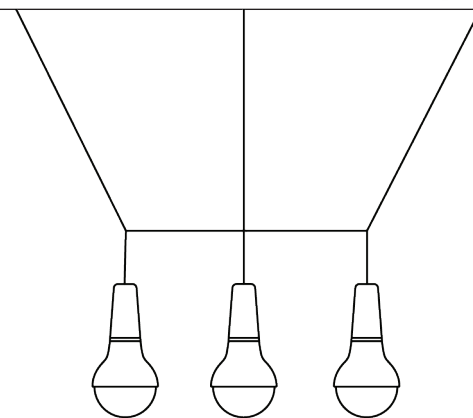

Dimensions (mm)

Height 215
Diameter 105

Bulb Spec

2W Gg LED Warm White
(non dimmable)

Cable Length

2 metres
Black
Black & White Zig Zag Pattern

Ceiling Canopy (mm)

1 Light 100
3 Light 100
5 Light 100