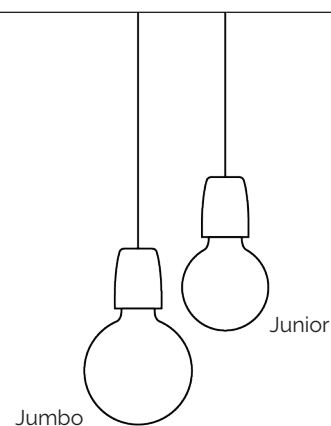

NAKED LUNA

Undressing the classic Luna Lana, we bring you Naked Luna with another interwoven play on materials, the knitted sleeve stops short of the bulb exposing the "Full Moon" in all its glory. A play on colours, we add a contrasting coloured trim. Naked Luna can be used individually or as part of a collection.

Accessories available for this product from www.lunalana.com

Inspired from Kuala Lumpur

Process	Hand Knit
Year of Design	2014
Material	Merino Wool
Product Code	P-NL
Type	Pendant Light
Yarn Colour	

Cleaning Instructions Gentle vacuum regularly, ideally every week at reduced power, to remove any dirt or dust.

The cotton and Merino Wool covers may be completely removed and hand washed separately in 30°C water with a small amount of the detergent. Hang it up to dry.

Dimensions (mm)	Height	Width	
	Junior	180	95
Jumbo	220	125	

Bulb Spec
3W LED Globe included
E27 Max 240V

Cable Length
1.8 metres flex knitted over cord

Ceiling Canopy (mm)	
1 Light	50
3 Light	100
5 Light	100
7 Light	100

Weight (kg)			
Junior		Jumbo	
1 Light	0.5	1 Light	0.60
3 Light	1.5	3 Light	1.80
5 Light	2.5	5 Light	3.00

Packaging (cm)			
Jumbo	Length	Width	Height
1 Light	16.5	17	26.5
3 Light	16.5	51	26.5
5 Light	33	51	26.5
Junior	Length	Width	Height
1 Light	13.5	13.5	26.5
3 Light	13.5	27	26.5
5 Light	26	27	26.5