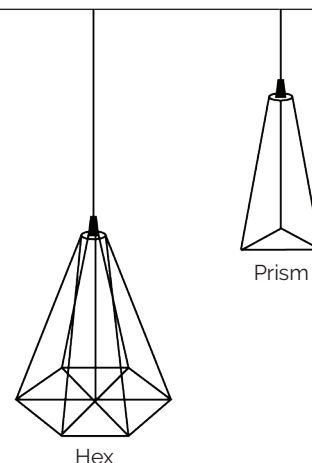

Dimensions (mm)

Height 230
Diameter 160

Bulb Spec

4W LED Bulb
E27 60W (max)

Cable Length

2 metres flex
Black / White / Grey

Ceiling Canopy (mm)

1 Light 100
3 Light 100
5 Light 100

Weight (kg)

1 Light 1.1
2 Light 2.2
3 Light 3.3

Packaging (cm)

	Length	Width	Height
1 Light	21	21	28
3 Light	63	21	28
5 Light	63	42	28

HEX

PRISM

A striking design at its most basic form, stripped of superfluous elements and yet singularly stunning.

Enjoy displaying Prism in its singular form or as Hex; a combination that forms a larger polygonal pendant lamp which is the sum of six prisms.

The Prism stands out as the focal point of any space it dwells in.