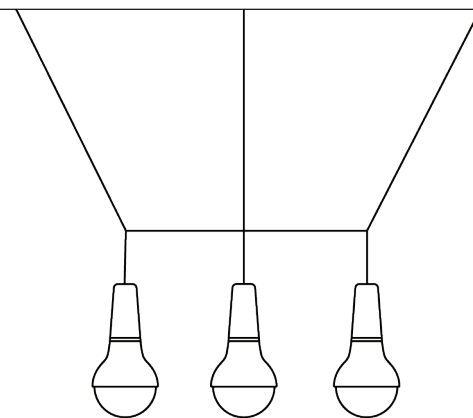

Dimensions (mm)

Height 215
Diameter 105

Bulb Spec

2W Gg LED Warm White
(non dimmable)

Cable Length

2 metres
Black
Black & White Zig Zag Pattern

Ceiling Canopy (mm)

1 Light 100
3 Light 100
5 Light 100

Weight (kg)

1 Light 1.5
3 Light 4.5
5 Light 7.5

Packaging (cm)

	Length	Width	Height
1 Light	15.5	16	28
3 Light	46.5	16	28
5 Light	46.5	32	28

SCOOP

A simplistic but elegant form with clean lines around its globe, reminiscent of everyone's favourite ice cream cone.