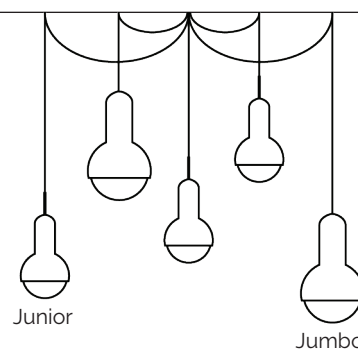

Weight (kg)

1 Light 1.5
3 Light 4.5
5 Light 7.5

Packaging (cm)

	Length	Width	Height
1 Light	15.5	16	28
3 Light	46.5	16	28
5 Light	46.5	32	28

LUNA LANA

Luna Lana; meaning 'moon' and 'wool' in Spanish is a fitting moniker for our colourful knitted creations that this Collection brings. Soft woollen textures woven from 100% Merino wool into an intricate lampshade, wraps snugly around a frosted glass diffuser creating the illusion of a beanie fitted warmly around the moon.

Combine your favourite from our extensive selection of colours and styles to create your own creative expression. Available in both Jumbo and Junior sizes, Luna Lana remains a firm favourite of those wanting to add a touch of whimsy to their retail space, restaurant or home.

The cotton and Merino Wool covers may be completely removed and hand washed separately in 30°C water with a small amount of the detergent. Hang it up to dry.

	Dimensions (mm)	
	Height	Diameter
Junior	180	100
Jumbo	220	130