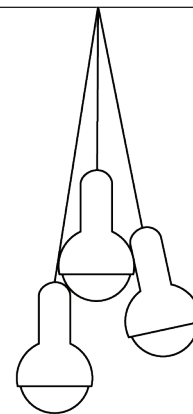

LUNA LANA COTTON

Hand crafted from your favourite t-shirt material using 100% pure cotton, this range from Luna Lana is created from the offcuts of cotton fabric rolls.

Inspired to resemble tree branches, the stubs represent growth and new life through the representation of new buds and shoots. Like vines, the extra-long cords drape, dangle and braid.

Inspired from Kuala Lumpur

Process	Hand Knit
Year of Design	2015
Material	100% Cotton
Product Code	P-LL-CO
Type	Pendant Light
Colour	

Cleaning Instructions
Gentle vacuum regularly, ideally every week at reduced power, to remove any dirt or dust.

The cotton and Merino Wool covers may be completely removed and hand washed separately in 30°C water with a small amount of the detergent. Hang it up to dry.

Dimensions (mm)

	Height	Diameter
Jumbo	220	135

Bulb Spec

3W LED Globe included
E27 Max 240V

Cable Length

1.8 metres flex knitted over cord

Ceiling Canopy (mm)

1 Light	50
3 Light	100
5 Light	100
7 Light	100

Weight (kg)

1 Light	0.8
3 Light	1.9
5 Light	4.0

Packaging (cm)

	Length	Width	Height
Jumbo			
1 Light	16.5	17	26.5
3 Light	16.5	51	26.5
5 Light	33	51	26.5