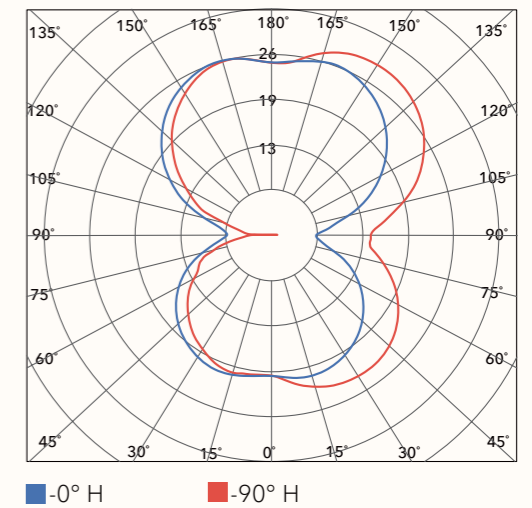

Finishing color

- Dark gray
- Black
- White

Value-added service

CCT-4000K/5000K
 Customized finishing color

Lighting snapshot

Dimensions

Photometric data

	Efficiency	Horizontal Spread	Vertical Spread
Field (10%):	98.6%	160.8°	159.6°
Beam (50%):	74.9%	114.9°	113.8°

Value-added service

CCT-4000K/5000K
Customized finishing color

Lighting snapshot

Photometric data

	Efficiency	Horizontal Spread	Vertical Spread
Field (10%):	97.4%	62.4°	77.4°
Beam (50%):	52.7%	47.1°	n/a

Bamboo