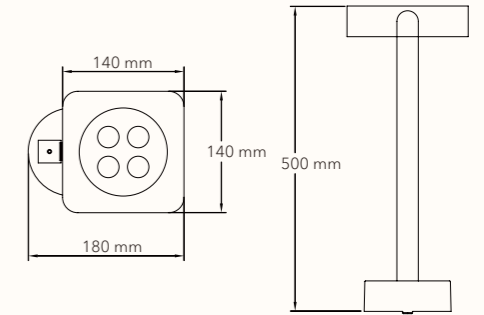

QUAD JL-833-Q-30

Size (L x W x D): 180 x 140 x 303 mm
 Voltage : AC 220-240V
 Watt : 11W
 Lumen : 670 lm
 CCT : 3000 K
 IP : IP 65
 Housing material : Aluminum+Glass

Finishing color

Value-added service

CCT-4000K/5000K
 Customized finishing color

Lighting snapshot

Photometric data

	Efficiency	Horizontal Spread	Vertical Spread
Field (10%):	84.7%	28.6°	28.9°
Beam (50%):	53.1%	17.6°	17.6°

Dimensions

QUAD JL-833-Q-50

Size (L x W x D): 180 x 140 x 500 mm
 Voltage : AC 220-240V
 Watt : 11W
 Lumen : 670 lm
 CCT : 3000 K
 IP : IP 65
 Housing material : Aluminum+Glass

Dimensions

Photometric data

	Efficiency	Horizontal Spread	Vertical Spread
Field (10%):	84.7%	28.6°	28.9°
Beam (50%):	53.1%	17.6°	17.6°

PUCK JL-834-R-30

Size (L x W x D): Ø140 x 140 x 303 mm
 Voltage: AC 220-240V
 Watt: 11W
 Lumen: 670 lm
 CCT: 3000 K
 IP: IP 65
 Housing material: Aluminum+Glass