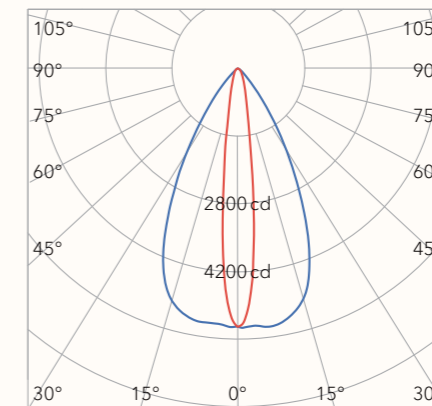

Lighting snapshot

Photometric data

	Efficiency	Horizontal Spread	Vertical Spread
Field (10%):	84.7%	28.6°	28.9°
Beam (50%):	53.1%	17.6°	17.6°

Dimensions

QUAD JL-833-Q-50

Size (L x W x D): 180 x 140 x 500 mm
 Voltage : AC 220-240V
 Watt : 11W
 Lumen : 670 lm
 CCT : 3000 K
 IP : IP 65
 Housing material : Aluminum+Glass

Dimensions

Photometric data

	Efficiency	Horizontal Spread	Vertical Spread
Field (10%):	84.7%	28.6°	28.9°
Beam (50%):	53.1%	17.6°	17.6°

PUCK JL-834-R-30

Size (L x W x D): Ø140 x 140 x 303 mm
 Voltage: AC 220-240V
 Watt: 11W
 Lumen: 670 lm
 CCT: 3000 K
 IP: IP 65
 Housing material: Aluminum+Glass

Photometric data

■ -0° H ■ -90° H

H(m)	E(lx)	D(m)
2	2664	0.5x1.2
4	661	1.0x2.3
6	293	1.5x3.5
8	165	2.0x4.7
10	106	2.5x5.9

FL1 JL-835 FLOOD 33°

Photometric data

■ -0° H ■ -90° H

H(m)	E(lx)	D(m)
2	1064	1.2
4	266	2.4
6	118	3.6
8	66	4.8
10	42	6.0

FL1 JL-835 OVAL 14°x56°

Photometric data

■ -0° H ■ -90° H

H(m)	E(lx)	D(m)
2	1332	0.5x2.2
4	333	1.0x4.3
6	148	1.5x6.5
8	83	2.0x8.6
10	53	2.5x12.9

FL1S JL-835 WIDE FLOOD 50°

Photometric data

■ -0° H ■ -90° H

H(m)	E(lx)	D(m)
2	573	1.9
4	143	3.8
6	64	5.7
8	36	7.6
10	23	9.5