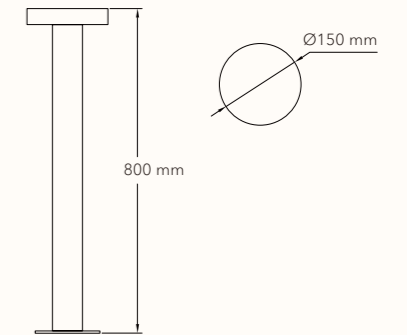

JL-829-B

Size (L x W x D):	Ø150 x 600 mm
Voltage :	AC 220-240V
Watt :	11W
Lumen :	300 lm
CCT :	3000 K
IP :	IP 65
Housing material :	Aluminum+Glass

Finishing color

Dark gray	
Black	
White	

Value-added service

JL-829-B-H

Size (L x W x D):	Ø150 x 800 mm
Voltage:	AC 220-240V
Watt:	11W
Lumen:	300 lm
CCT:	3000 K
IP:	IP 65
Housing material:	Aluminum+Glass

Finishing color

Dark gray	
Black	
White	

Value-added service

CCT-4000K/5000K
Customized finishing color

Lighting snapshot

Dimensions

Photometric data

Top finishing color

Shower

Dimensions

SHOWER

JL-830-B