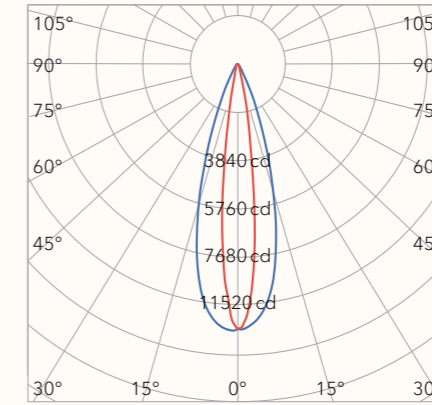

Dimensions

Photometric data

	Efficiency	Horizontal Spread	Vertical Spread
Field (10%):	84.7%	28.6°	28.9°
Beam (50%):	53.1%	17.6°	17.6°

PUCK JL-834-R-30

Size (L x W x D): Ø140 x 140 x 303 mm
 Voltage: AC 220-240V
 Watt: 11W
 Lumen: 670 lm
 CCT: 3000 K
 IP: IP 65
 Housing material: Aluminum+Glass

Value-added service

CCT-4000K/5000K
Customized finishing color

Dimensions

FL1 JL-835 SPOT 18°

Photometric data

■ -0° H ■ -90° H

H(m)	E(lx)	D(m)
2	3559	0.6
4	890	1.3
6	395	1.9
8	222	2.5
10	142	3.2

FL1 JL-835 OVAL 14°x33°

Photometric data

■ -0° H ■ -90° H

H(m)	E(lx)	D(m)
2	2664	0.5x1.2
4	661	1.0x2.3
6	293	1.5x3.5
8	165	2.0x4.7
10	106	2.5x5.9

FL1 JL-835 FLOOD 33°

Photometric data

■ -0° H ■ -90° H

H(m)	E(lx)	D(m)
2	1064	1.2
4	266	2.4
6	118	3.6
8	66	4.8
10	42	6.0