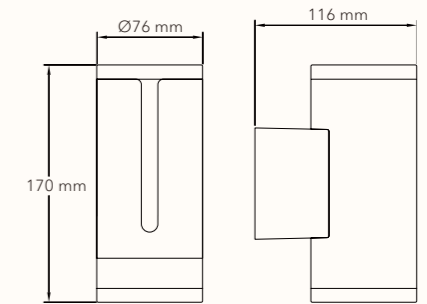

Stephanie
design.™

LIGHTING | FURNITURE | HOMEWARE

Tile

Tile

Dimensions

TILE JL-822-W

Size (L x W x D): 220x79x220 mm
 Voltage: AC 220-240V
 Watt: 8W
 Lumen: 130 lm
 CCT: 3000K
 IP: IP 65
 Housing material: Aluminum+PC

Top finishing color

Wood Marble Blue Red

Shower

SHOWER JL-830-W

Size (L x W x D): 250 x 169 x 40 mm
 Voltage: AC 220-240V
 Watt: 11W
 Lumen: 585 lm
 CCT: 3000 K
 IP: IP 65
 Housing material: Aluminum+Glass

Finishing color

- Dark gray
- Black
- White

Value-added service

CCT-4000K/5000K
 Customized finishing color

Lighting snapshot

Dimensions

Photometric data

	Efficiency	Horizontal Spread	Vertical Spread
Field (10%):	98.6%	160.8°	159.6°
Beam (50%):	74.9%	114.9°	113.8°

Award

Slot

Dimensions

SLOT

JL-820-W

Size (L x W x D):	170 x 116 x 76 mm
Voltage :	AC 220-240V
Watt :	8W
Lumen :	210 lm
CCT :	3000 K
IP :	IP 65
Housing material :	Aluminum+PC

Finishing color

Dark gray	
Black	
White	