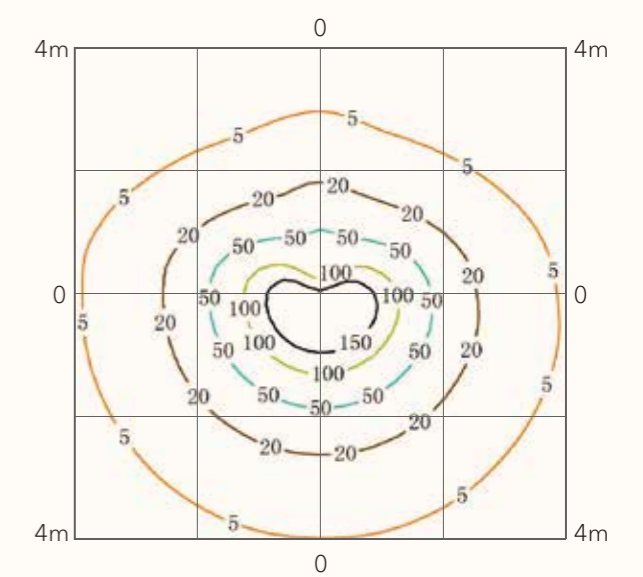

Lighting snapshot

Photometric data