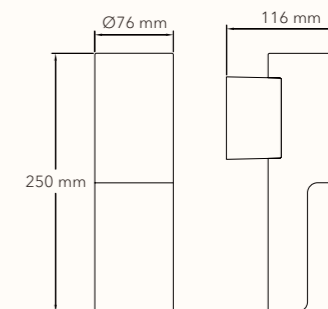

Award

Slot

Dimensions

SLOT

JL-820-W

Size (L x W x D):	170 x 116 x 76 mm
Voltage :	AC 220-240V
Watt :	8W
Lumen :	210 lm
CCT :	3000 K
IP :	IP 65
Housing material :	Aluminum+PC

Finishing color

Dark gray	
Black	
White	

Value-added service

CCT-4000K/5000K
Customized finishing color

Lighting snapshot

Photometric data

	Efficiency	Horizontal Spread	Vertical Spread
Field (10%):	97.4%	62.4°	77.4°
Beam (50%):	52.7%	47.1°	n/a

Bamboo

BAMBOO

JL-825-W

Size (L x W x D): 116 x 76 x 250 mm
 Voltage : AC 220-240V
 Watt : 6W
 Lumen : 380 lm
 CCT : 3000 K
 IP : IP 65
 Housing material : Aluminum+PC

Finishing color

- Dark gray 
- Black 
- White 

Value-added service

CCT-4000K/5000K
 Customized finishing color

Lighting snapshot

Dimensions

Photometric data

	Efficiency	Horizontal Spread	Vertical Spread
Field (10%):	96.6%	156.6°	92.4°
Beam (50%):	66.8%	98.9°	63.6°