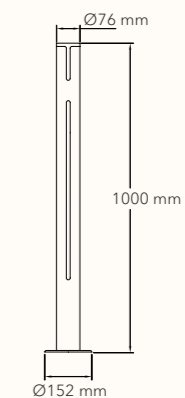

Dimensions

Photometric data