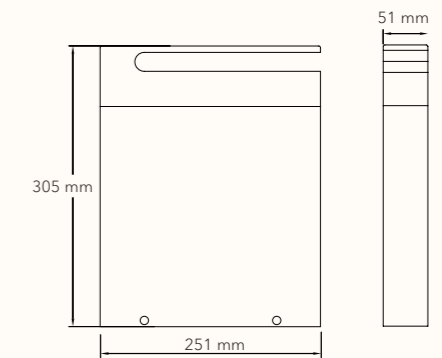

Lighting snapshot

Dimensions

Photometric data