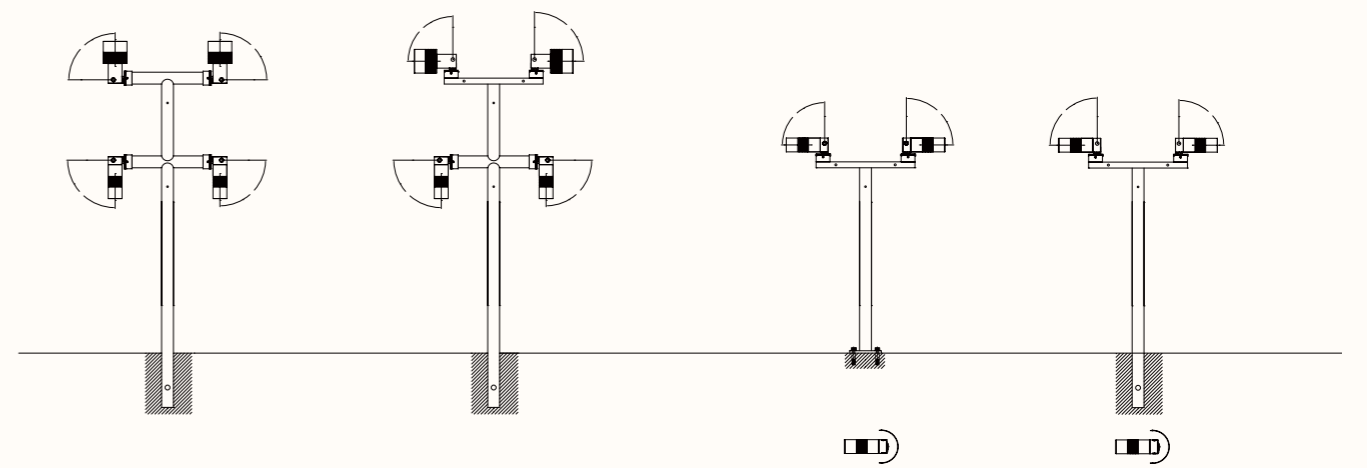

FL1S JL-836 WIDE FLOOD 50°

Photometric data

H(m)	E(lx)	D(m)
2	258	1.9
4	64	3.8
6	29	5.7
8	16	7.6
10	10	9.5

Mounting

for **FL1** JL-835 + **FL1S** JL-836

Acacia

Dimensions

ACACIA JL-839-1