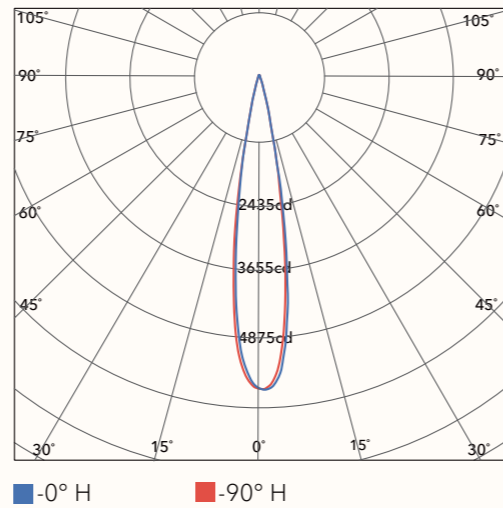

Value-added service

CCT-4000K/5000K
 Customized finishing color

Lighting snapshot

Dimensions

Photometric data

	Efficiency	Horizontal Spread	Vertical Spread
Field (10%):	84.7%	28.6°	28.9°
Beam (50%):	53.1%	17.6°	17.6°

Dimensions

Photometric data

	Efficiency	Horizontal Spread	Vertical Spread
Field (10%):	84.7%	28.6°	28.9°
Beam (50%):	53.1%	17.6°	17.6°

PUCK JL-834-R-30

Size (L x W x D): Ø140 x 140 x 303 mm
 Voltage: AC 220-240V
 Watt: 11W
 Lumen: 670 lm
 CCT: 3000 K
 IP: IP 65
 Housing material: Aluminum+Glass