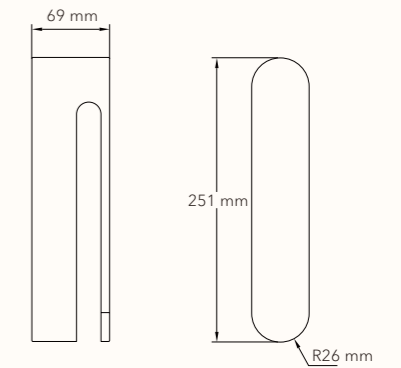

Dimensions

Photometric data