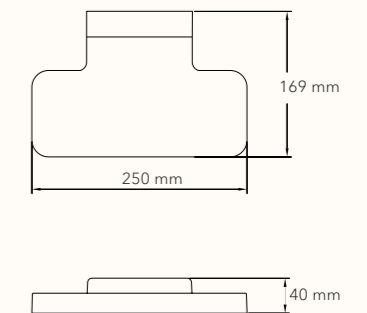

Stephanie
design.™

LIGHTING | FURNITURE | HOMEWARE

Tile

Tile

Dimensions

TILE JL-822-W

Size (L x W x D): 220x79x220 mm
 Voltage: AC 220-240V
 Watt: 8W
 Lumen: 130 lm
 CCT: 3000K
 IP: IP 65
 Housing material: Aluminum+PC

Top finishing color

Wood Marble Blue Red

Shower

SHOWER JL-830-W

Size (L x W x D): 250 x 169 x 40 mm
 Voltage: AC 220-240V
 Watt: 11W
 Lumen: 585 lm
 CCT: 3000 K
 IP: IP 65
 Housing material: Aluminum+Glass

Finishing color

- Dark gray
- Black
- White

Value-added service

CCT-4000K/5000K
 Customized finishing color

Lighting snapshot

Dimensions

Photometric data

	Efficiency	Horizontal Spread	Vertical Spread
Field (10%):	98.6%	160.8°	159.6°
Beam (50%):	74.9%	114.9°	113.8°

Award

Slot

Dimensions

SLOT

JL-820-W

Size (L x W x D):	170 x 116 x 76 mm
Voltage :	AC 220-240V
Watt :	8W
Lumen :	210 lm
CCT :	3000 K
IP :	IP 65
Housing material :	Aluminum+PC

Finishing color

Dark gray	
Black	
White	