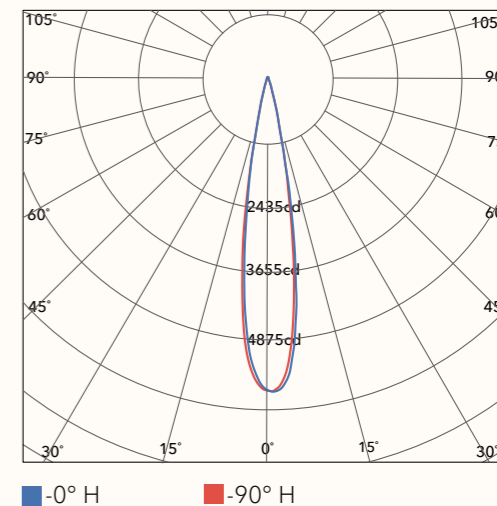

Value-added service

CCT-4000K/5000K
 Customized finishing color

Lighting snapshot

Dimensions

Photometric data

	Efficiency	Horizontal Spread	Vertical Spread
Field (10%):	84.7%	28.6°	28.9°
Beam (50%):	53.1%	17.6°	17.6°

Dimensions

Photometric data

	Efficiency	Horizontal Spread	Vertical Spread
Field (10%):	84.7%	28.6°	28.9°
Beam (50%):	53.1%	17.6°	17.6°

PUCK JL-834-R-30

Size (L x W x D): Ø140 x 140 x 303 mm
 Voltage: AC 220-240V
 Watt: 11W
 Lumen: 670 lm
 CCT: 3000 K
 IP: IP 65
 Housing material: Aluminum+Glass