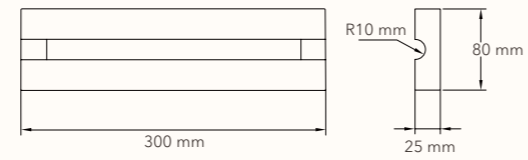

Photometric data

Award

Dimensions

PILL

JL-822-C

Size (L x W x D) :	300 x 80 x 25 mm
Voltage :	AC 220-240V
Watt :	8W
Lumen :	90 lm
CCT :	3000 K
IP :	IP 65
Housing material :	Aluminum+PMMA

Finishing color

Dark gray	
Black	
White	