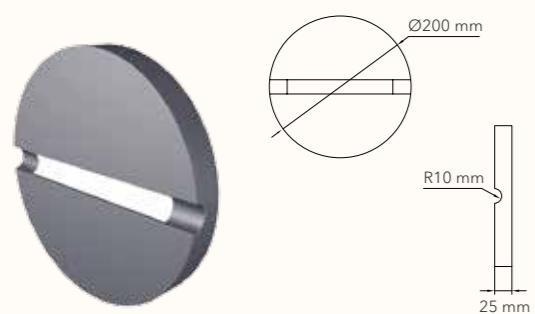

Dimensions

PILL JL-831-R/S