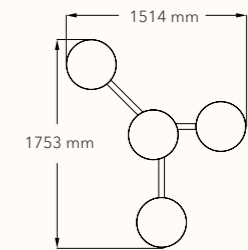

Dimensions