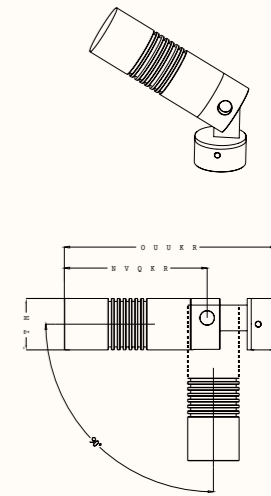

FL1S

JL-836

Size (L x W x D):	Ø70 x 288 mm
Voltage :	AC 220-240V
Watt :	12W
Lumen :	830 lm
CCT :	3000 K
IP:	IP 65
Housing material :	Aluminum+Glass

Finishing color

Dark gray	
Black	
White	

Value-added service

CCT-4000K/5000K
Customized finishing color