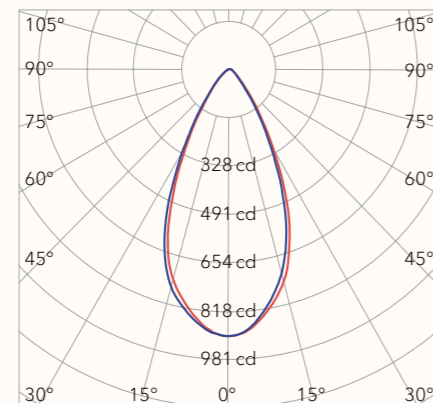

FL1 JL-836 FLOOD 33°

Photometric data

H(m)	E(lx)	D(m)
2	480	1.2
4	120	2.4
6	53	3.6
8	30	4.8
10	19	6.0

FL1 JL-836 OVAL 14°x56°

Photometric data

H(m)	E(lx)	D(m)
2	600	0.5x2.2
4	150	1.0x4.3
6	67	1.5x6.5
8	37	2.0x8.6
10	24	2.5x12.9

FL1S JL-836 WIDE FLOOD 50°

Photometric data

H(m)	E(lx)	D(m)
2	258	1.9
4	64	3.8
6	29	5.7
8	16	7.6
10	10	9.5

Mounting

for **FL1** JL-835 + **FL1S** JL-836

Acacia

Dimensions

ACACIA JL-839-1