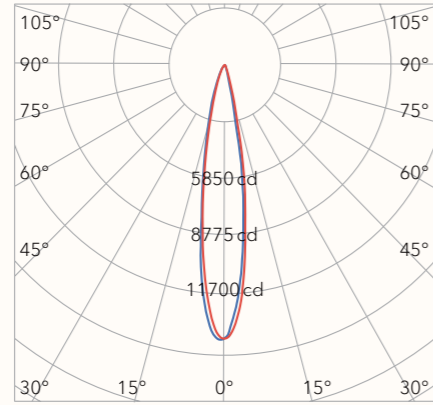

Value-added service

CCT-4000K/5000K
Customized finishing color

Dimensions

FL1 JL-835 SPOT 18°

Photometric data

■ -0° H ■ -90° H

H(m)	E(lx)	D(m)
2	3559	0.6
4	890	1.3
6	395	1.9
8	222	2.5
10	142	3.2

FL1 JL-835 OVAL 14°x33°