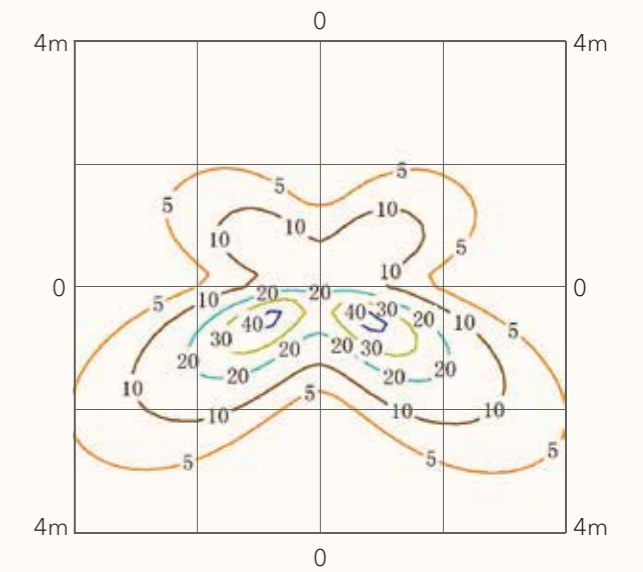

Lighting snapshot

Dimensions

Photometric data