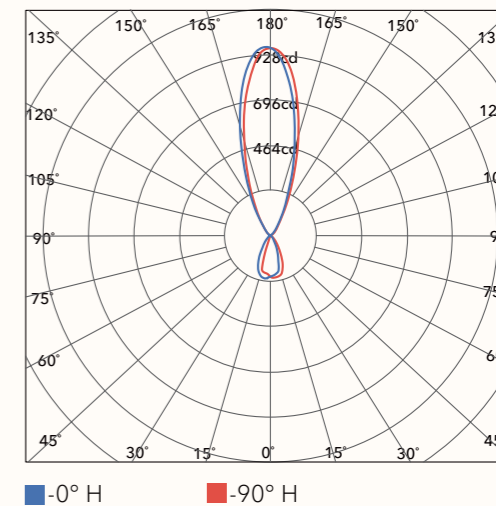

Value-added service

CCT-4000K/5000K
Customized finishing color

Lighting snapshot

Photometric data

	Efficiency	Horizontal Spread	Vertical Spread
Field (10%):	97.4%	62.4°	77.4°
Beam (50%):	52.7%	47.1°	n/a

Bamboo

Value-added service

CCT-4000K/5000K
 Customized finishing color

Lighting snapshot

Dimensions

Photometric data

	Efficiency	Horizontal Spread	Vertical Spread
Field (10%):	96.6%	156.6°	92.4°
Beam (50%):	66.8%	98.9°	63.6°