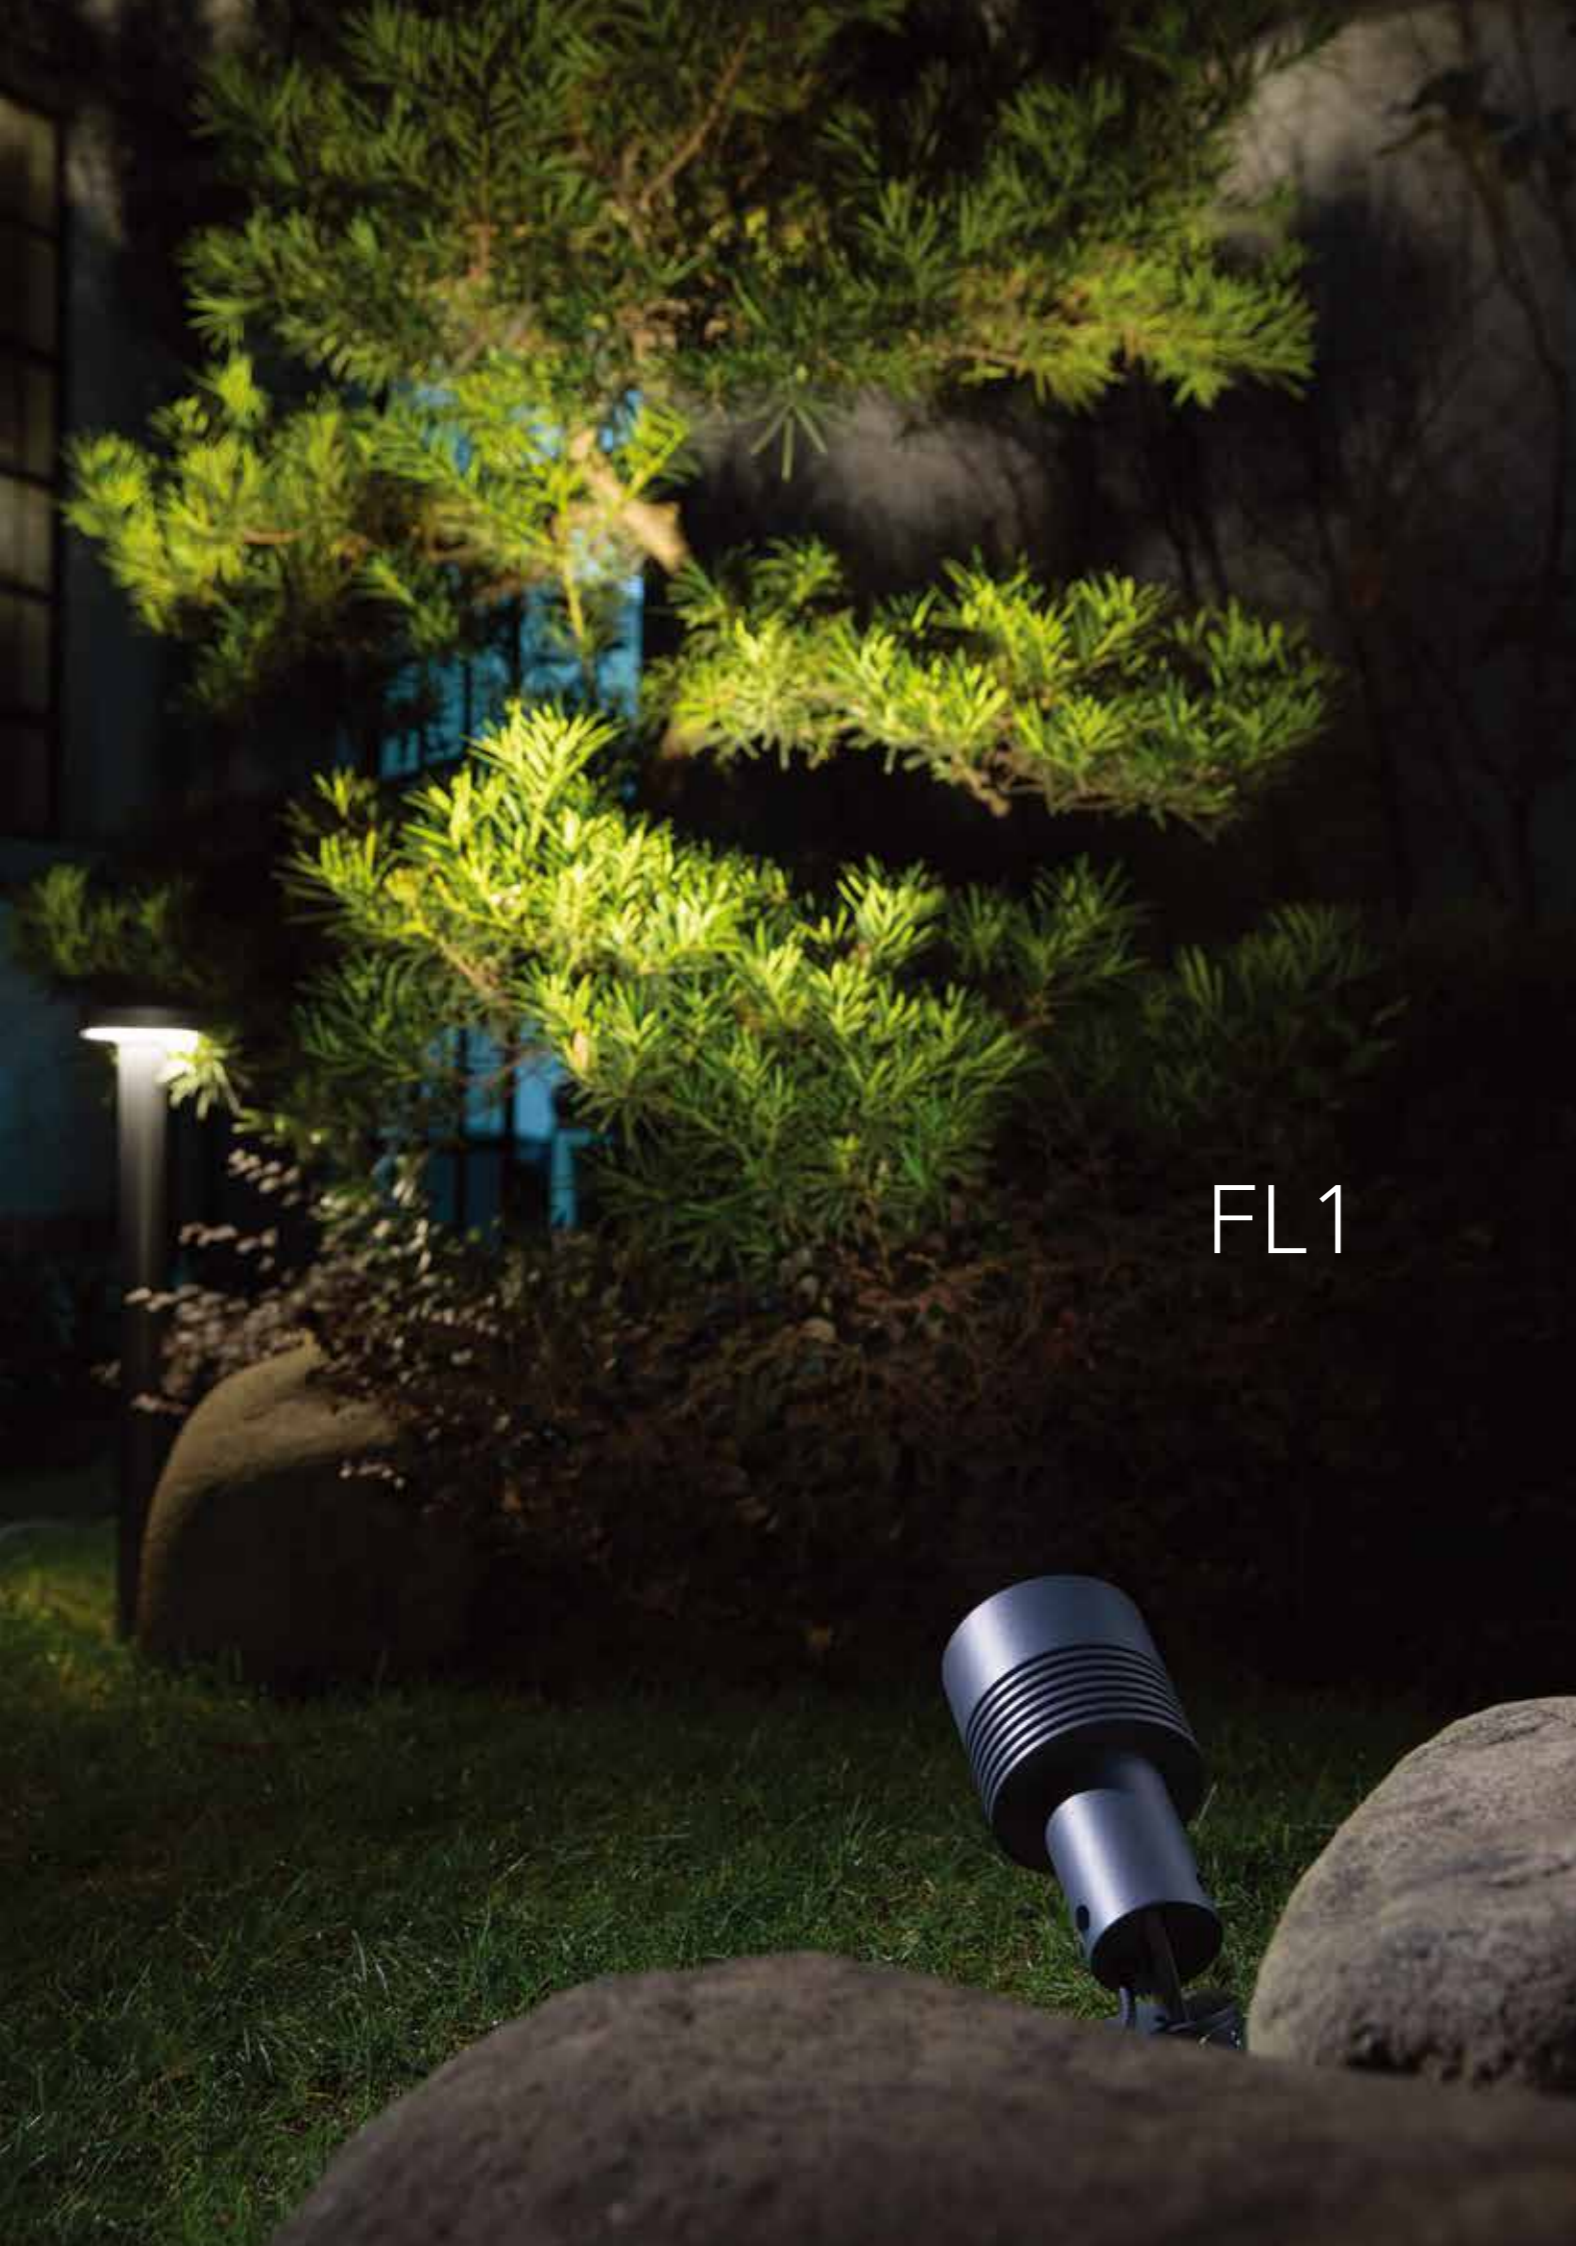

FL1

FL1

JL-835

Size (L x W x D):	Ø120 x 288 mm
Voltage :	AC 220-240V
Watt :	24W
Lumen :	1860 lm
CCT :	3000 K
IP :	IP 65
Housing material :	Aluminum+Glass

Finishing color

Dark gray	
Black	
White	

Value-added service

CCT-4000K/5000K
Customized finishing color

Dimensions