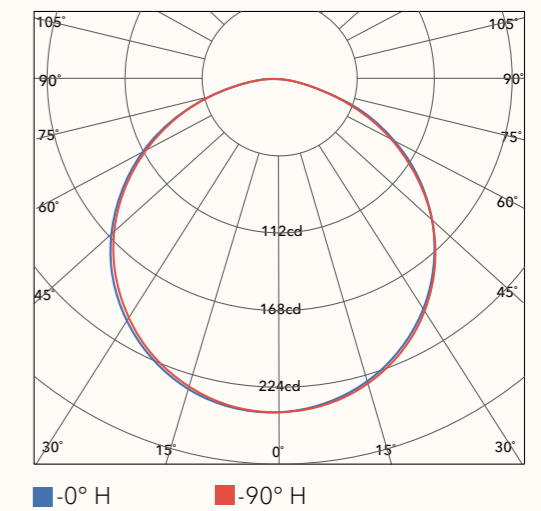

Finishing color

Dark gray	
Black	
White	

Value-added service

CCT-4000K/5000K
 Customized finishing color

Lighting snapshot

Photometric data

	Efficiency	Horizontal Spread	Vertical Spread
Field (10%):	98.3%	165.8°	163.1°
Beam (50%):	85.9%	98.9°	130.9°

Top finishing color

Wood Marble Blue Red

Shower

SHOWER JL-830-W

Size (L x W x D): 250 x 169 x 40 mm
 Voltage: AC 220-240V
 Watt: 11W
 Lumen: 585 lm
 CCT: 3000 K
 IP: IP 65
 Housing material: Aluminum+Glass

Finishing color

- Dark gray
- Black
- White

Value-added service

CCT-4000K/5000K
 Customized finishing color

Lighting snapshot

Dimensions

Photometric data

	Efficiency	Horizontal Spread	Vertical Spread
Field (10%):	98.6%	160.8°	159.6°
Beam (50%):	74.9%	114.9°	113.8°

Value-added service

CCT-4000K/5000K
Customized finishing color

Lighting snapshot

Photometric data

	Efficiency	Horizontal Spread	Vertical Spread
Field (10%):	97.4%	62.4°	77.4°
Beam (50%):	52.7%	47.1°	n/a

Bamboo