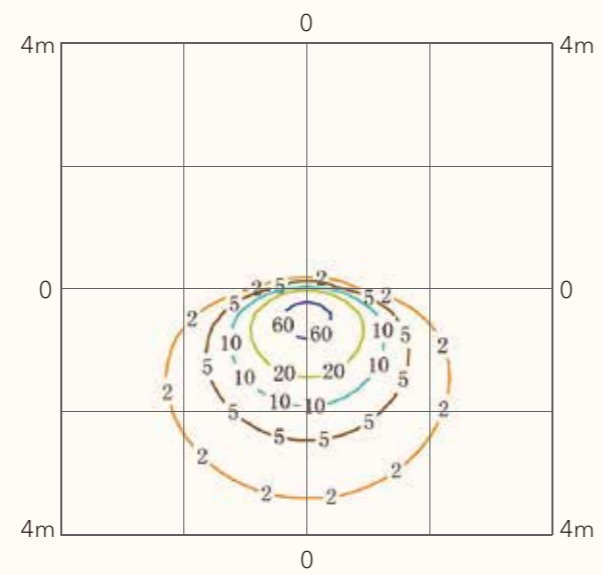

Dimensions

PILL

JL-822-C

Size (L x W x D) :	300 x 80 x 25 mm
Voltage :	AC 220-240V
Watt :	8W
Lumen :	90 lm
CCT :	3000 K
IP :	IP 65
Housing material :	Aluminum+PMMA

Finishing color

Dark gray	
Black	
White	

Value-added service

CCT-4000K/5000K
Customized finishing color

Lighting snapshot

Photometric data

Award