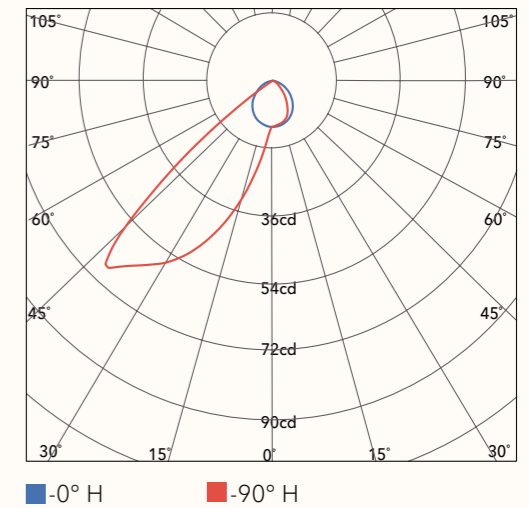

Value-added service

CCT-4000K/5000K
 Customized finishing color

Lighting snapshot

Dimensions

Photometric data

	Efficiency	Horizontal Spread	Vertical Spread
Field (10%):	96.6%	156.6°	92.4°
Beam (50%):	66.8%	98.9°	63.6°

Value-added service

- CCT-4000K/5000K
- Customized finishing color

Lighting snapshot

Dimensions

Photometric data

	Efficiency	Horizontal Spread	Vertical Spread
Field (10%):	92.5%	70.9°	n/a
Beam (50%):	43.6%	98.9°	n/a

Value-added service

CCT-4000K/5000K
 Customized finishing color

Lighting snapshot

Dimensions

Photometric data

	Efficiency	Horizontal Spread	Vertical Spread
Field (10%):	90.2%	92.5°	145.5°
Beam (50%):	50.9%	34.7°	100.3°