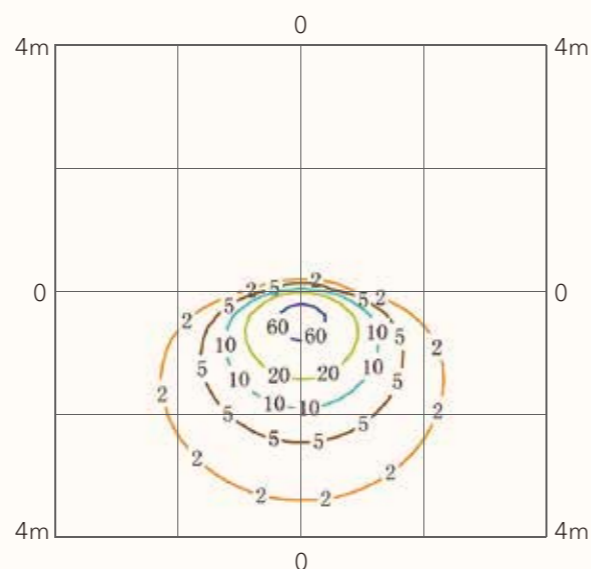

CCT-4000K/5000K
Customized finishing color

Lighting snapshot

Dimensions

PILL JL-832-R/R

Size (L x W x D):	Ø200 x 62 mm
Voltage:	AC 220-240V
Watt:	4W
Lumen:	60 lm
CCT:	3000 K
IP:	IP 65
Housing material:	Aluminum+PMMA

Photometric data

Award

Dimensions

PILL JL-831-S/S

Size (L x W x D):	200 x 200 x 25 mm
Voltage:	AC 220-240V
Watt:	4W
Lumen:	60 lm
CCT:	3000 K
IP:	IP 65
Housing material:	Aluminum+PMMA

Finishing color

Dark gray	
Black	
White	