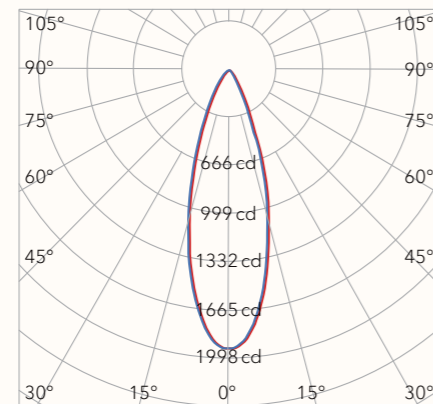

Photometric data

H(m)	E(lx)	D(m)
2	480	1.2
4	120	2.4
6	53	3.6
8	30	4.8
10	19	6.0

FL1 JL-836 OVAL 14°x56°