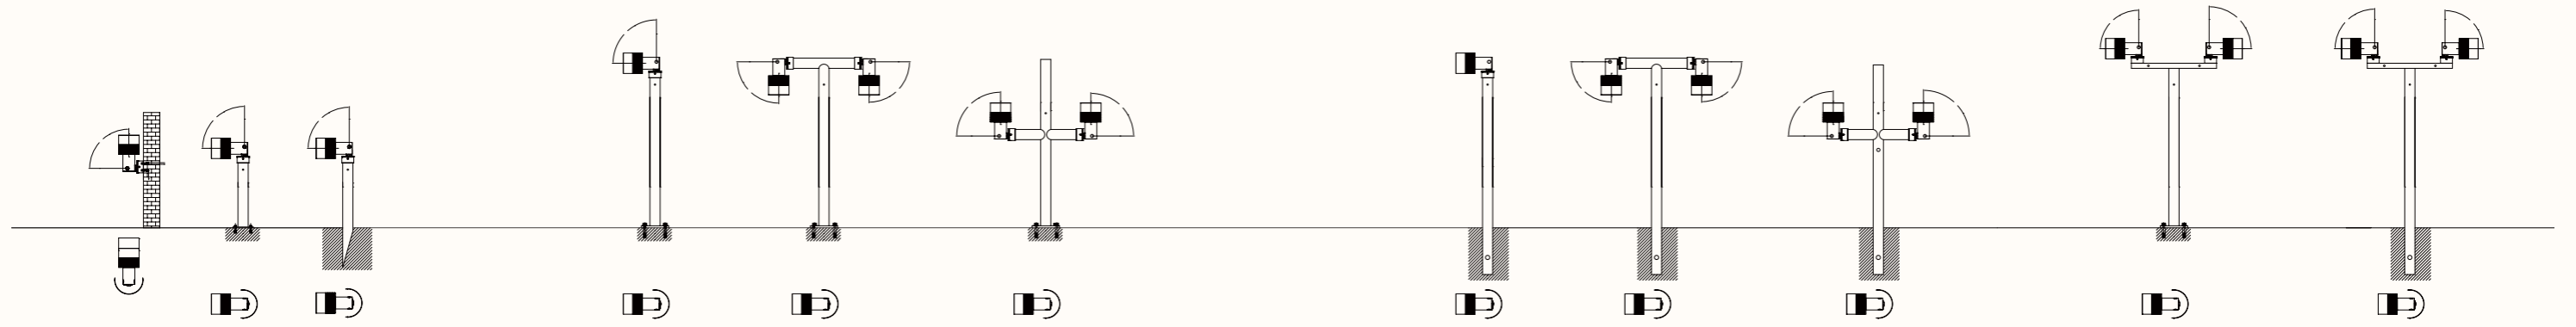

Mounting

for **FL1** JL-835 + **FL1S** JL-836