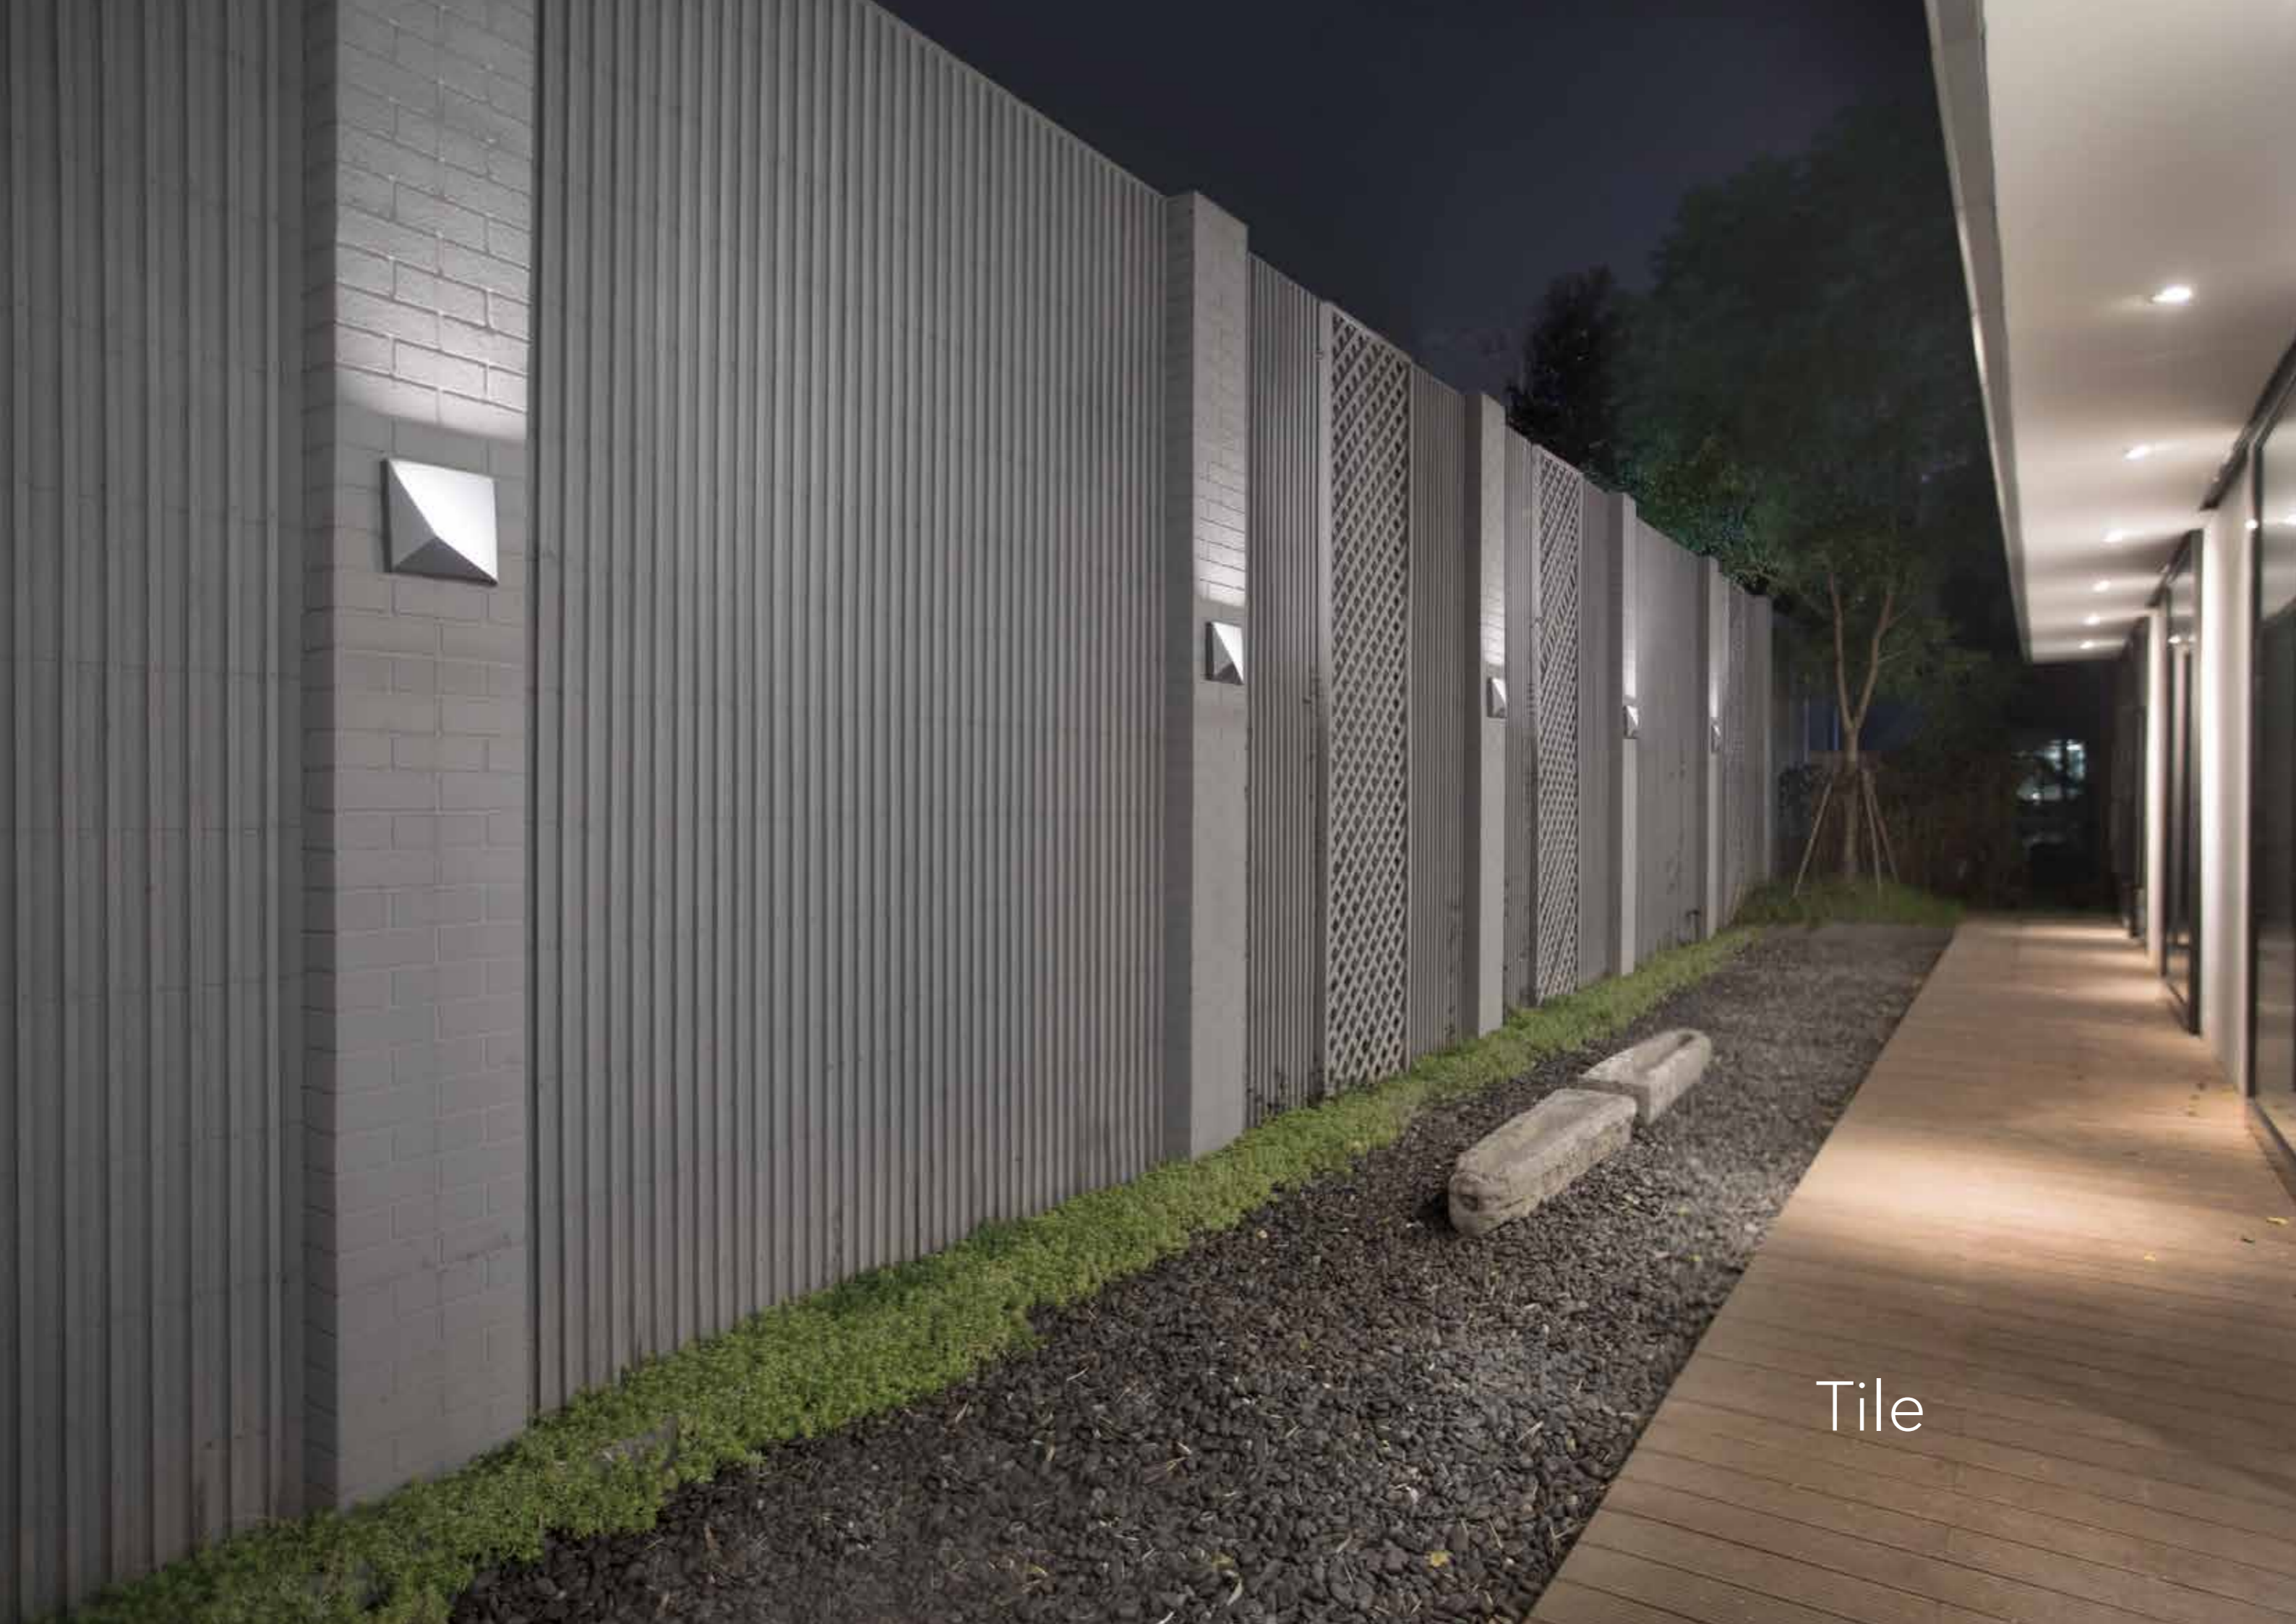

Stephanie
design.™

LIGHTING | FURNITURE | HOMEWARE

Tile

Tile

Dimensions

TILE JL-822-W

Size (L x W x D): 220x79x220 mm
 Voltage: AC 220-240V
 Watt: 8W
 Lumen: 130 lm
 CCT: 3000K
 IP: IP 65
 Housing material: Aluminum+PC