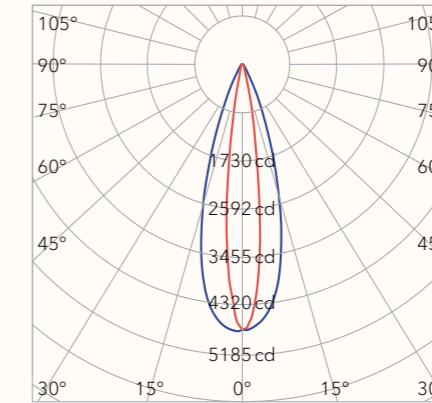

Photometric data

H(m)	E(lx)	D(m)
2	1200	0.5x1.2
4	297	1.0x2.3
6	132	1.5x3.5
8	75	2.0x4.7
10	48	2.5x5.9

FL1 JL-836 FLOOD 33°