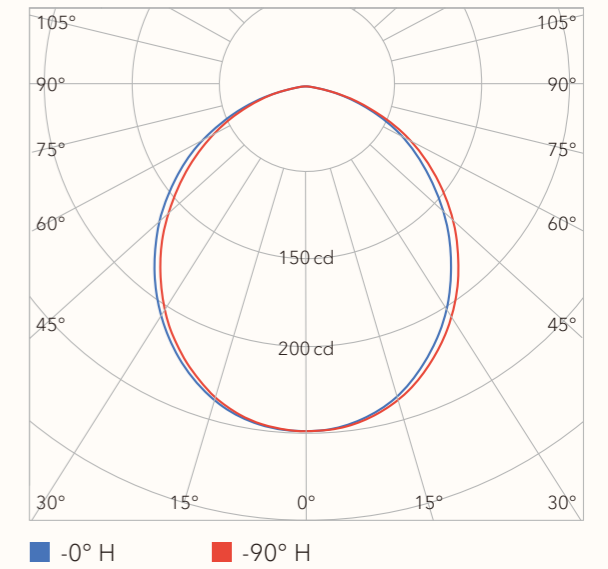

Lighting snapshot

Photometric data

Dimensions

ACACIA JL-839-2

Size (L x W x D): 991 x 3500 mm
Voltage : AC 220-240V
Watt : 15W x 2
Lumen : 1000 lm
CCT : 3000 K
IP : IP 65
Housing material : Aluminum+Glass

Finishing color

Value-added service

CCT-4000K/5000K
Customized finishing color

Lighting snapshot

Photometric data

Dimensions

ACACIA JL-839-3

Size (L x W x D): 1221 x 3500 mm
 Voltage : AC 220-240V
 Watt : 15W x 3
 Lumen : 1000 lm
 CCT : 3000 K
 IP : IP 65
 Housing material : Aluminum+Glass