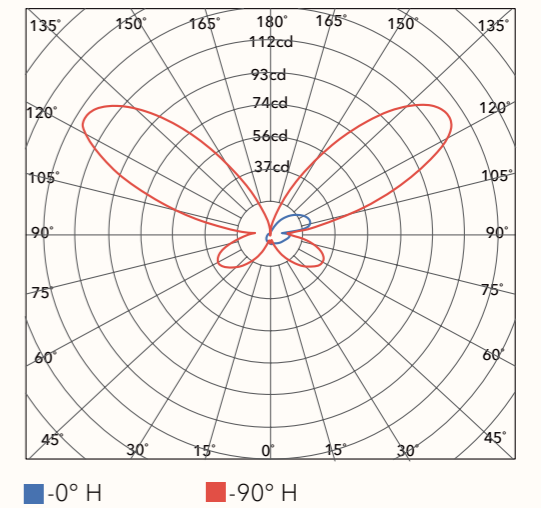

Value-added service

CCT-4000K/5000K
 Customized finishing color

Lighting snapshot

Dimensions

Photometric data

	Efficiency	Horizontal Spread	Vertical Spread
Field (10%):	96.6%	156.6°	92.4°
Beam (50%):	66.8%	98.9°	63.6°

Value-added service

- CCT-4000K/5000K
- Customized finishing color

Lighting snapshot

Dimensions

Photometric data

	Efficiency	Horizontal Spread	Vertical Spread
Field (10%):	92.5%	70.9°	n/a
Beam (50%):	43.6%	98.9°	n/a