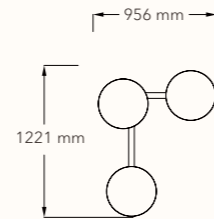

Lighting snapshot

Photometric data

Dimensions

ACACIA JL-839-2

Size (L x W x D): 991 x 3500 mm
Voltage : AC 220-240V
Watt : 15W x 2
Lumen : 1000 lm
CCT : 3000 K
IP : IP 65
Housing material : Aluminum+Glass

Finishing color

Value-added service

CCT-4000K/5000K
Customized finishing color

Lighting snapshot

Photometric data

Dimensions

ACACIA JL-839-3

Size (L x W x D): 1221 x 3500 mm
 Voltage : AC 220-240V
 Watt : 15W x 3
 Lumen : 1000 lm
 CCT : 3000 K
 IP : IP 65
 Housing material : Aluminum+Glass