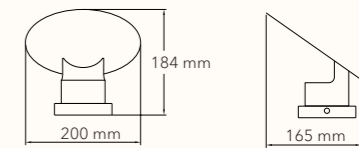

Value-added service

- CCT-4000K/5000K
- Customized finishing color

Lighting snapshot

Dimensions

Photometric data

	Efficiency	Horizontal Spread	Vertical Spread
Field (10%):	92.5%	70.9°	n/a
Beam (50%):	43.6%	98.9°	n/a

Award

Leaf

LEAF

JL-827-W-1

Size (L x W x D): 200 x 165 x 184 mm
 Voltage : AC 220-240V
 Watt : 8W
 Lumen : 130 lm
 CCT : 3000 K
 IP : IP 65
 Housing material : Aluminum+Glass

Finishing color

- Dark gray
- Black
- White

Value-added service

CCT-4000K/5000K
 Customized finishing color

Lighting snapshot

Dimensions

Photometric data

	Efficiency	Horizontal Spread	Vertical Spread
Field (10%):	90.2%	92.5°	145.5°
Beam (50%):	50.9%	34.7°	100.3°