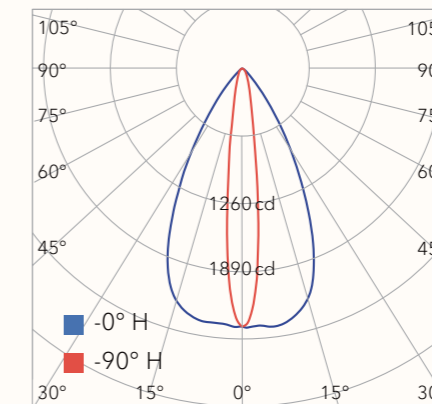

FL1 JL-836 FLOOD 33°

Photometric data

H(m)	E(lx)	D(m)
2	480	1.2
4	120	2.4
6	53	3.6
8	30	4.8
10	19	6.0

FL1 JL-836 OVAL 14°x56°

Photometric data

H(m)	E(lx)	D(m)
2	600	0.5x2.2
4	150	1.0x4.3
6	67	1.5x6.5
8	37	2.0x8.6
10	24	2.5x12.9