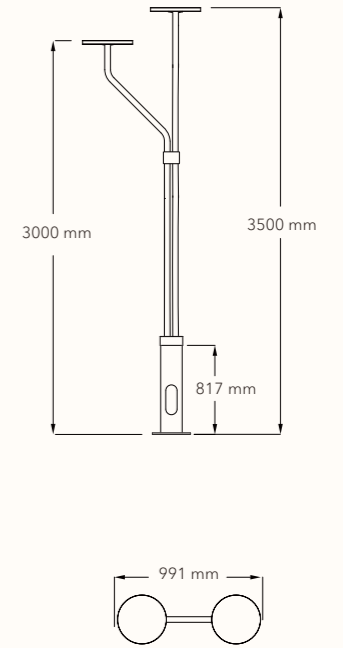

FL1S JL-836 WIDE FLOOD 50°

Photometric data

H(m)	E(lx)	D(m)
2	258	1.9
4	64	3.8
6	29	5.7
8	16	7.6
10	10	9.5

Mounting

for **FL1** JL-835 + **FL1S** JL-836

Acacia

Dimensions

ACACIA JL-839-1

Size (L x W x D): 420 x 2400 mm
Voltage : AC 220-240V
Watt : 20W
Lumen : 1000 lm
CCT : 3000 K
IP : IP 65
Housing material : Aluminum+Glass

Finishing color

Value-added service

CCT-4000K/5000K
Customized finishing color

Lighting snapshot

Photometric data

Dimensions

ACACIA JL-839-2

Size (L x W x D): 991 x 3500 mm
Voltage : AC 220-240V
Watt : 15W x 2
Lumen : 1000 lm
CCT : 3000 K
IP : IP 65
Housing material : Aluminum+Glass

Size (L x W x D): 1753 x 3500 mm
 Voltage : AC 220-240V
 Watt : 15W x 4
 Lumen : 1000 lm
 CCT : 3000 K
 IP : IP 65
 Housing material : Aluminum+Glass

Finishing color

Dark gray 
 Black 
 White 

Value-added service