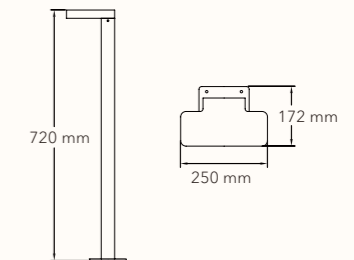

JL-829-B

Size (L x W x D):	Ø150 x 600 mm
Voltage :	AC 220-240V
Watt :	11W
Lumen :	300 lm
CCT :	3000 K
IP :	IP 65
Housing material :	Aluminum+Glass

Finishing color

Dark gray	
Black	
White	

Value-added service

JL-829-B-H

Size (L x W x D):	Ø150 x 800 mm
Voltage:	AC 220-240V
Watt:	11W
Lumen:	300 lm
CCT:	3000 K
IP:	IP 65
Housing material:	Aluminum+Glass

Finishing color

Dark gray	
Black	
White	

Value-added service

CCT-4000K/5000K
Customized finishing color

Lighting snapshot

Dimensions

Photometric data

Top finishing color

Shower

Dimensions

SHOWER

JL-830-B

Size (L x W x D):	250 x 172 x 720 mm
Voltage:	AC 220-240V
Watt:	11W
Lumen:	585 lm
CCT:	3000 K
IP:	IP 65
Housing material:	Aluminum+Glass

Finishing color

Dark gray	
Black	
White	

Value-added service

CCT-4000K/5000K
Customized finishing color