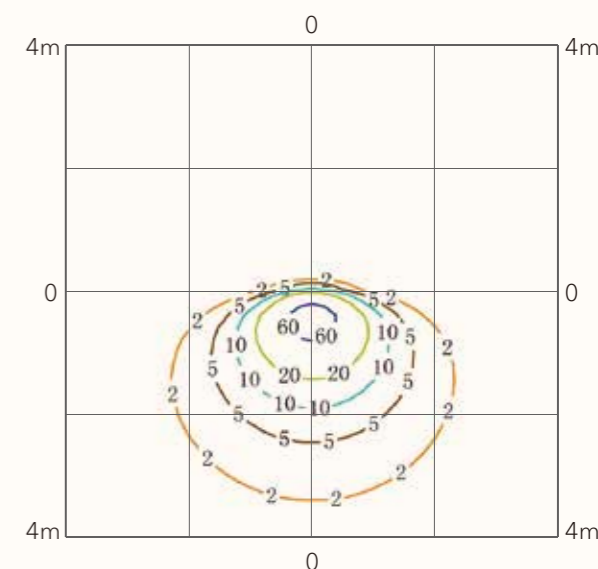

Photometric data