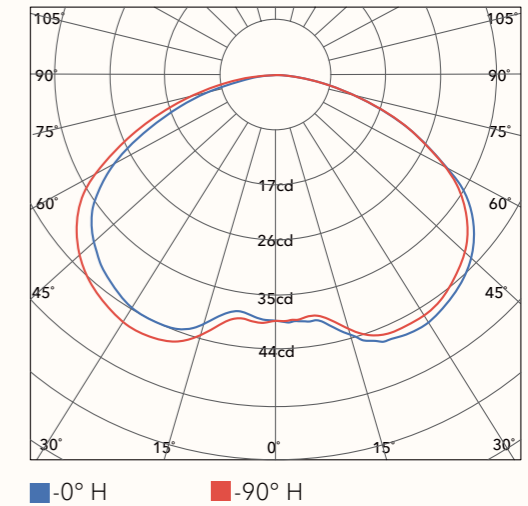

Finishing color

- Dark gray
- Black
- White

Value-added service

CCT-4000K/5000K
 Customized finishing color

Lighting snapshot

Photometric data

	Efficiency	Horizontal Spread	Vertical Spread
Field (10%):	96.6%	156.6°	92.4°
Beam (50%):	66.8%	98.9°	63.6°

Finishing color

Dark gray	
Black	
White	

Value-added service

CCT-4000K/5000K
 Customized finishing color

Lighting snapshot

Photometric data

	Efficiency	Horizontal Spread	Vertical Spread
Field (10%):	98.3%	165.8°	163.1°
Beam (50%):	85.9%	98.9°	130.9°

Top finishing color

Wood Marble Blue Red

Shower

SHOWER JL-830-W

Size (L x W x D): 250 x 169 x 40 mm
 Voltage: AC 220-240V
 Watt: 11W
 Lumen: 585 lm
 CCT: 3000 K
 IP: IP 65
 Housing material: Aluminum+Glass

Finishing color

- Dark gray
- Black
- White

Value-added service

CCT-4000K/5000K
 Customized finishing color

Lighting snapshot

Dimensions

Photometric data

	Efficiency	Horizontal Spread	Vertical Spread
Field (10%):	98.6%	160.8°	159.6°
Beam (50%):	74.9%	114.9°	113.8°