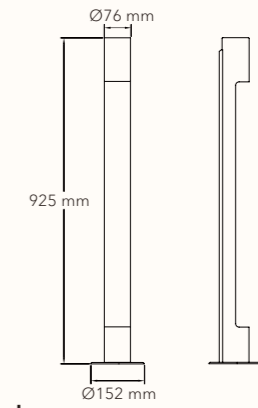

JL-829-B

Size (L x W x D):	Ø150 x 600 mm
Voltage :	AC 220-240V
Watt :	11W
Lumen :	300 lm
CCT :	3000 K
IP :	IP 65
Housing material :	Aluminum+Glass

Finishing color

Dark gray	
Black	
White	

Value-added service

Size (L x W x D):	250 x 172 x 720 mm
Voltage:	AC 220-240V
Watt:	11W
Lumen:	585 lm
CCT:	3000 K
IP:	IP 65
Housing material:	Aluminum+Glass

Finishing color

Dark gray	
Black	
White	

Value-added service

CCT-4000K/5000K
Customized finishing color

Lighting snapshot

Dimensions

Photometric data

Clip

CLIP

JL-821-B

Size (L x W x D):	251 x 52 x 305 mm
Voltage:	AC 220-240V
Watt:	11W
Lumen:	350 lm
CCT:	3000 K
IP:	IP 65
Housing material:	Aluminum+PC

Finishing color

Lighting snapshot

Photometric data

	Efficiency	Horizontal Spread	Vertical Spread
Field (10%):	84.7%	28.6°	28.9°
Beam (50%):	53.1%	17.6°	17.6°

Dimensions

QUAD JL-833-Q-50

Size (L x W x D): 180 x 140 x 500 mm
 Voltage : AC 220-240V
 Watt : 11W
 Lumen : 670 lm
 CCT : 3000 K
 IP : IP 65
 Housing material : Aluminum+Glass