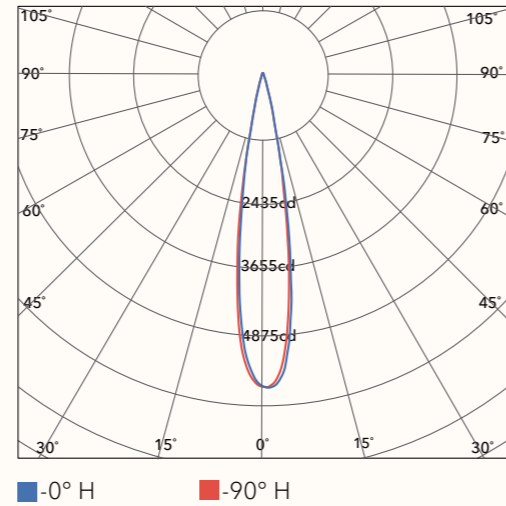

- CCT-4000K/5000K
- Customized finishing color

Lighting snapshot

Dimensions

Photometric data

	Efficiency	Horizontal Spread	Vertical Spread
Field (10%):	84.7%	28.6°	28.9°
Beam (50%):	53.1%	17.6°	17.6°

Dimensions

Lighting snapshot

Photometric data

	Efficiency	Horizontal Spread	Vertical Spread
Field (10%):	84.7%	28.6°	28.9°
Beam (50%):	53.1%	17.6°	17.6°

Dimensions

QUAD JL-833-Q-50

Size (L x W x D): 180 x 140 x 500 mm
 Voltage : AC 220-240V
 Watt : 11W
 Lumen : 670 lm
 CCT : 3000 K
 IP : IP 65
 Housing material : Aluminum+Glass