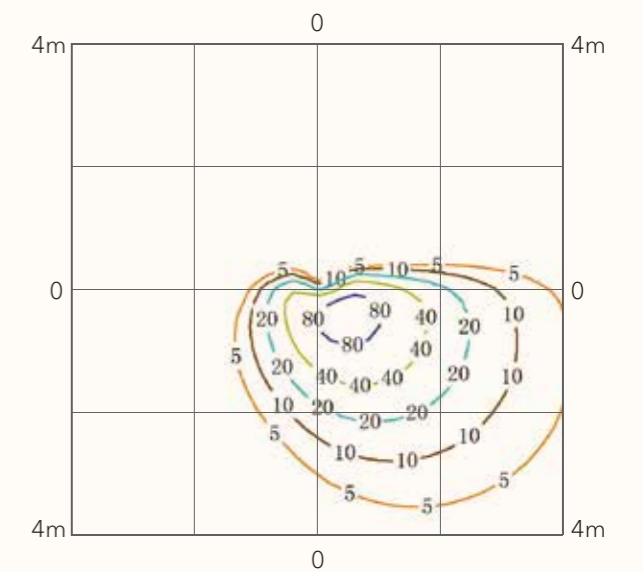

Award

DESIGN PLUS
powered by: light+building