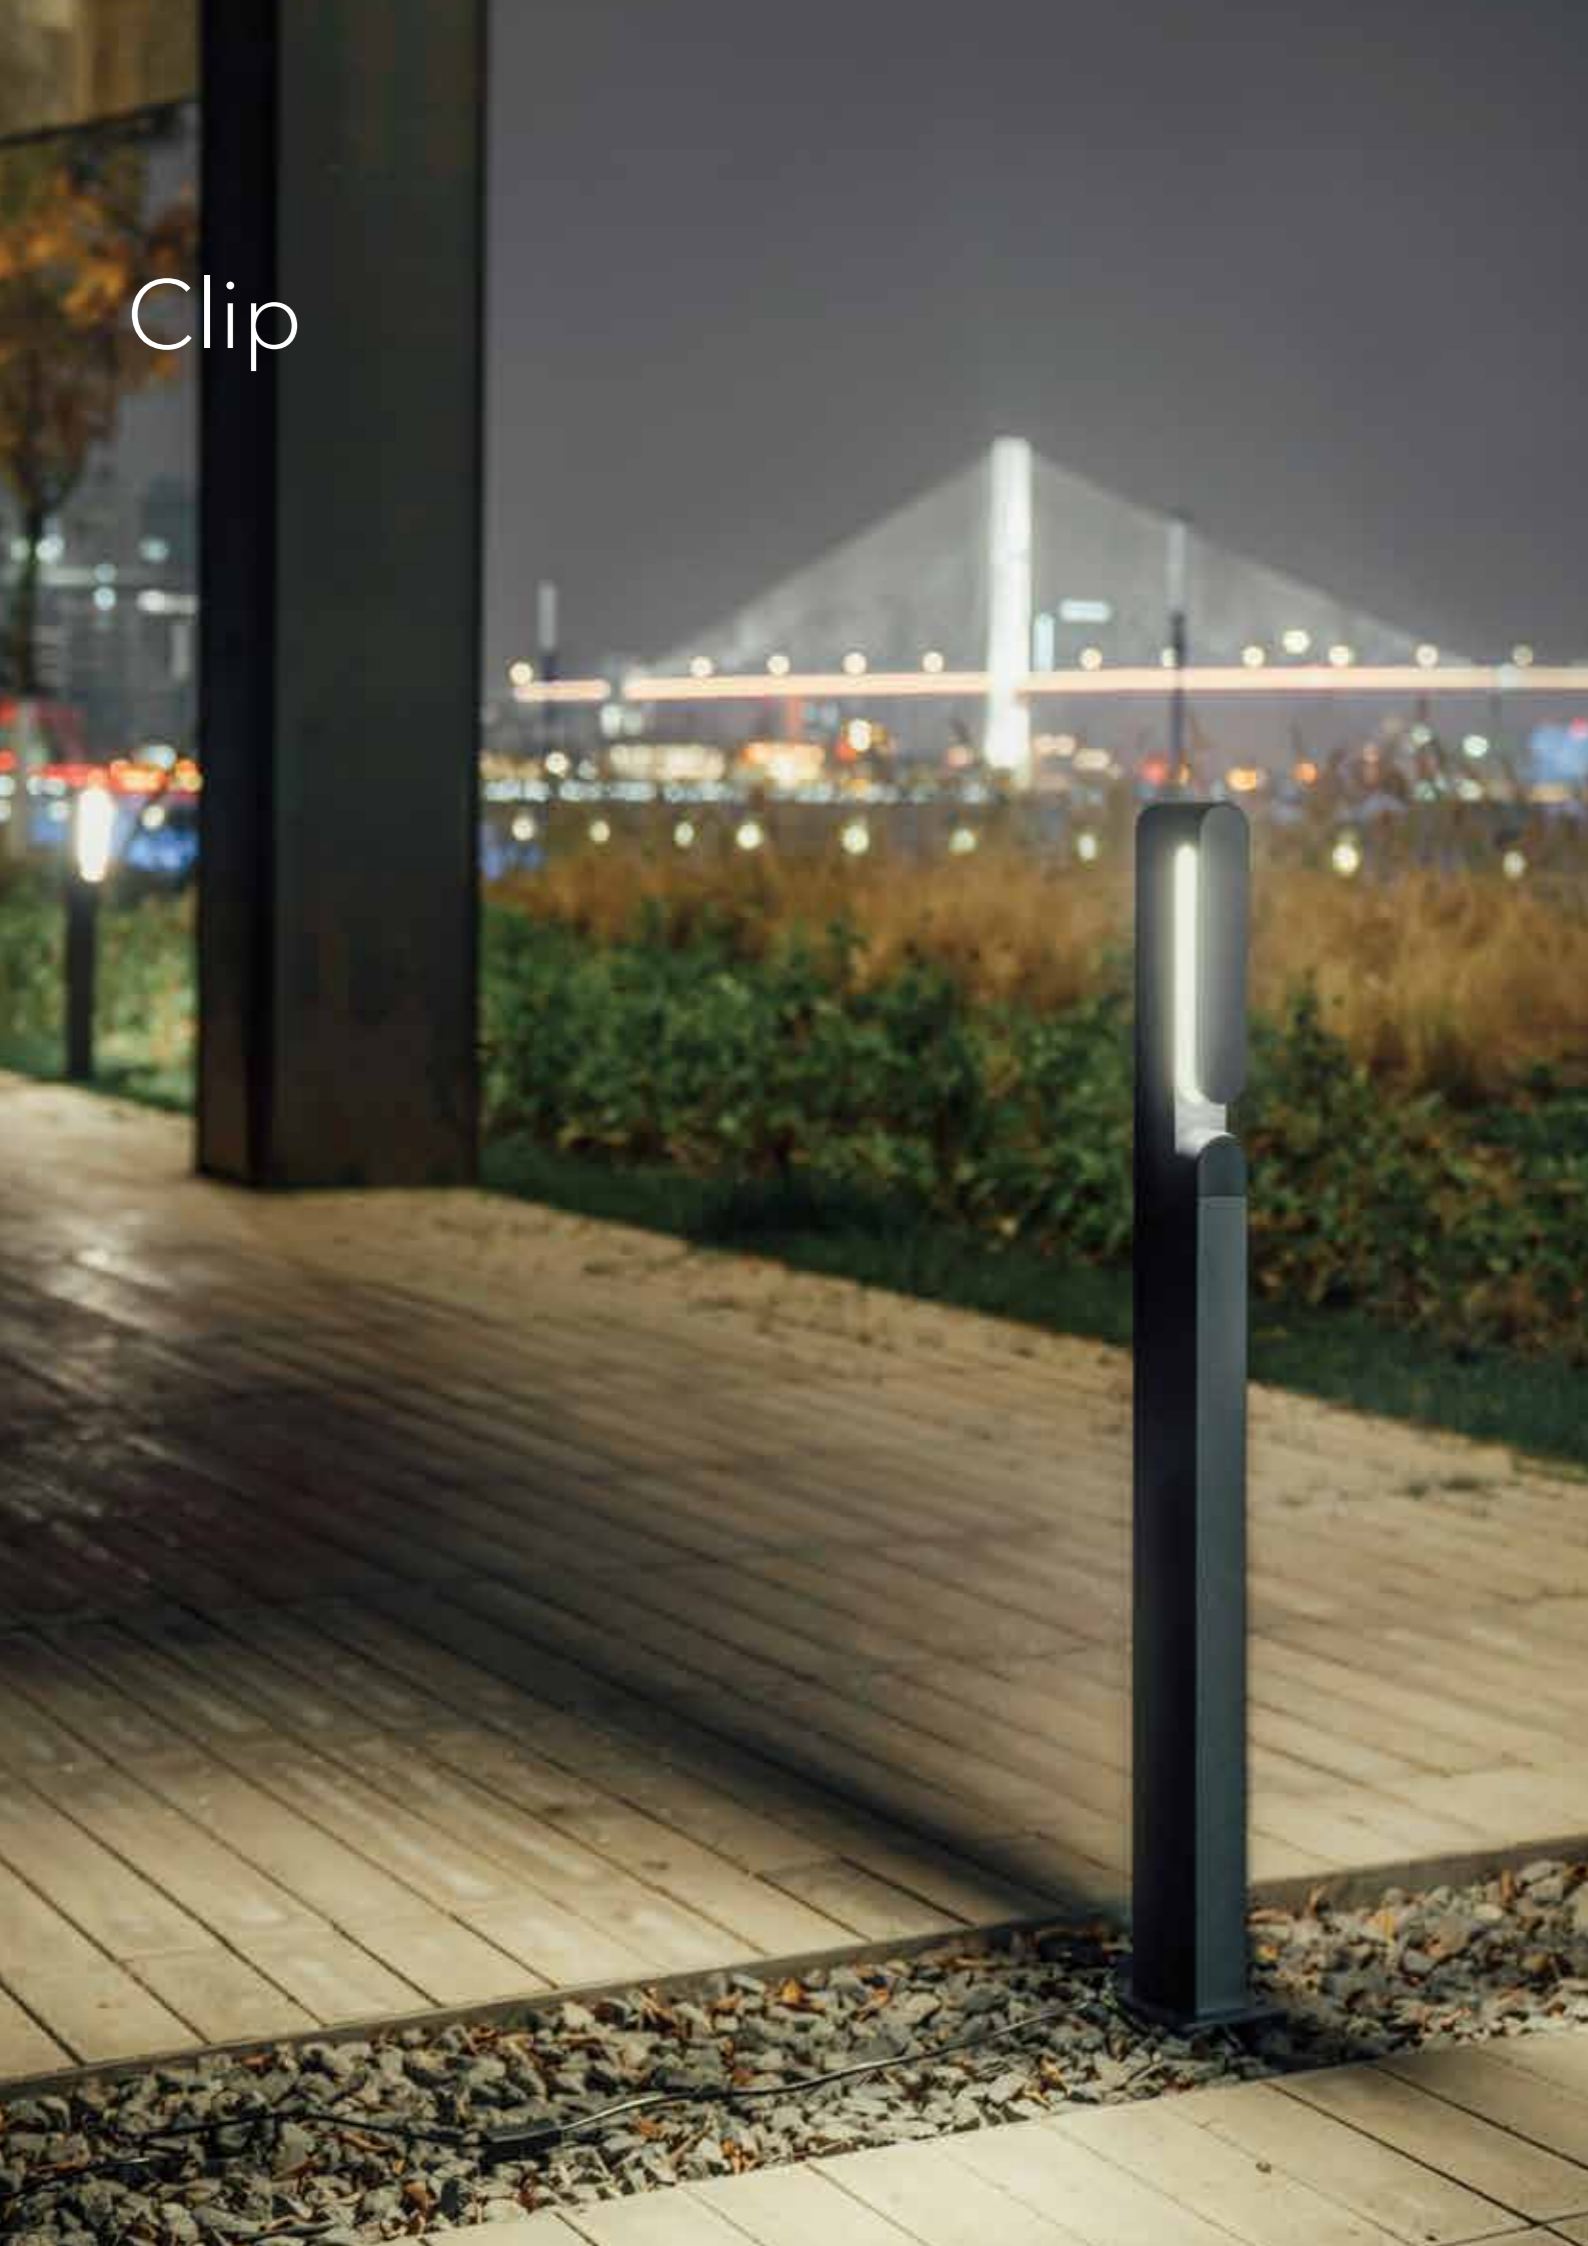

Clip

CLIP

JL-821-B-H

Size (L x W x D):	130 x 110 x 1000 mm
Voltage :	AC 220-240V
Watt :	11W
Lumen :	350 lm
CCT :	3000 K
IP :	IP 65
Housing material :	Aluminum+PC

Finishing color

Dark gray	
Black	
White	

Value-added service

CCT-4000K/5000K
Customized finishing color

Lighting snapshot

Dimensions

Photometric data