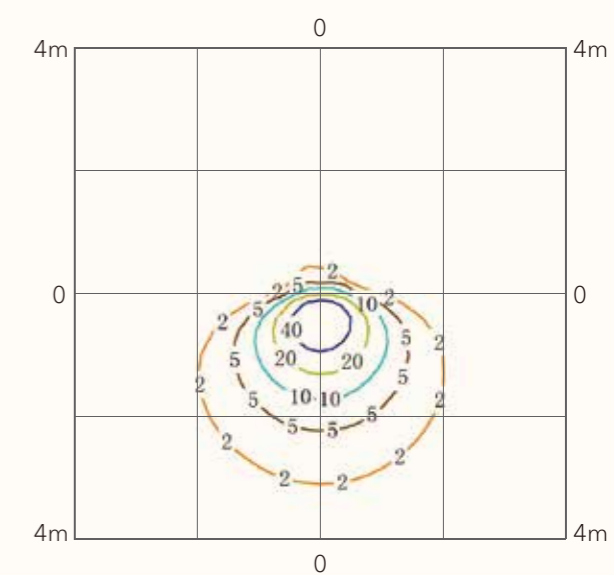

Lighting snapshot

Dimensions

Photometric data