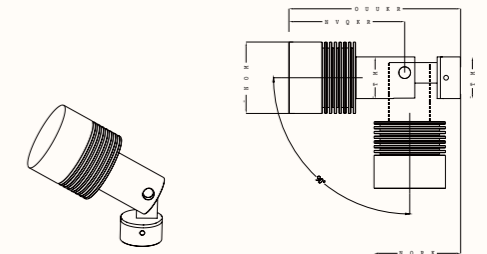

Dimensions