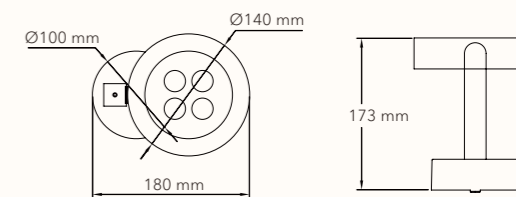

Dimensions