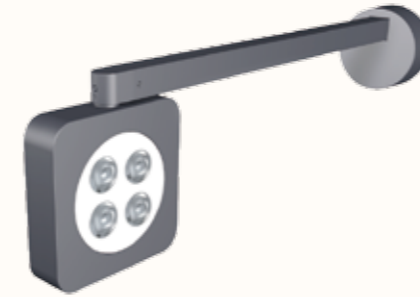

Dimensions

QUAD JL-833-Q-30

Size (L x W x D): 180 x 140 x 303 mm
Voltage : AC 220-240V
Watt : 11W
Lumen : 670 lm
CCT : 3000 K
IP : IP 65
Housing material : Aluminum+Glass

Finishing color

Value-added service

CCT-4000K/5000K
Customized finishing color

Lighting snapshot

Photometric data

	Efficiency	Horizontal Spread	Vertical Spread
Field (10%):	84.7%	28.6°	28.9°
Beam (50%):	53.1%	17.6°	17.6°

Dimensions

QUAD JL-833-Q-50

Size (L x W x D): 180 x 140 x 500 mm
Voltage : AC 220-240V
Watt : 11W
Lumen : 670 lm
CCT : 3000 K
IP : IP 65
Housing material : Aluminum+Glass

Finishing color

Value-added service

CCT-4000K/5000K
Customized finishing color

Lighting snapshot

Photometric data

	Efficiency	Horizontal Spread	Vertical Spread
Field (10%):	84.7%	28.6°	28.9°
Beam (50%):	53.1%	17.6°	17.6°