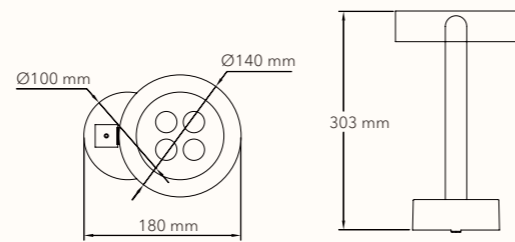

Lighting snapshot

Photometric data

	Efficiency	Horizontal Spread	Vertical Spread
Field (10%):	84.7%	28.6°	28.9°
Beam (50%):	53.1%	17.6°	17.6°

Dimensions

QUAD JL-833-Q-50

Size (L x W x D): 180 x 140 x 500 mm
 Voltage : AC 220-240V
 Watt : 11W
 Lumen : 670 lm
 CCT : 3000 K
 IP : IP 65
 Housing material : Aluminum+Glass

Value-added service

CCT-4000K/5000K
 Customized finishing color

Lighting snapshot

Dimensions

Photometric data

	Efficiency	Horizontal Spread	Vertical Spread
Field (10%):	84.7%	28.6°	28.9°
Beam (50%):	53.1%	17.6°	17.6°

Dimensions

Photometric data

	Efficiency	Horizontal Spread	Vertical Spread
Field (10%):	84.7%	28.6°	28.9°
Beam (50%):	53.1%	17.6°	17.6°

PUCK JL-834-R-30

Size (L x W x D): Ø140 x 140 x 303 mm
 Voltage: AC 220-240V
 Watt: 11W
 Lumen: 670 lm
 CCT: 3000 K
 IP: IP 65
 Housing material: Aluminum+Glass