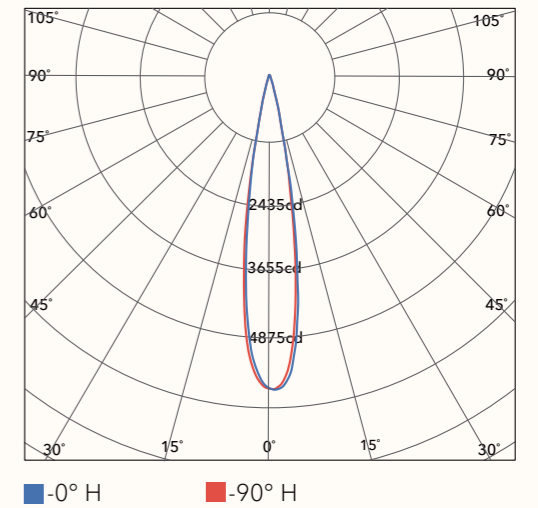

Dimensions

Photometric data

	Efficiency	Horizontal Spread	Vertical Spread
Field (10%):	84.7%	28.6°	28.9°
Beam (50%):	53.1%	17.6°	17.6°

PUCK JL-834-R-30

Size (L x W x D): Ø140 x 140 x 303 mm
 Voltage: AC 220-240V
 Watt: 11W
 Lumen: 670 lm
 CCT: 3000 K
 IP: IP 65
 Housing material: Aluminum+Glass

Finishing color

Value-added service

CCT-4000K/5000K
 Customized finishing color

Lighting snapshot

Dimensions

Photometric data

	Efficiency	Horizontal Spread	Vertical Spread
Field (10%):	84.7%	28.6°	28.9°
Beam (50%):	53.1%	17.6°	17.6°