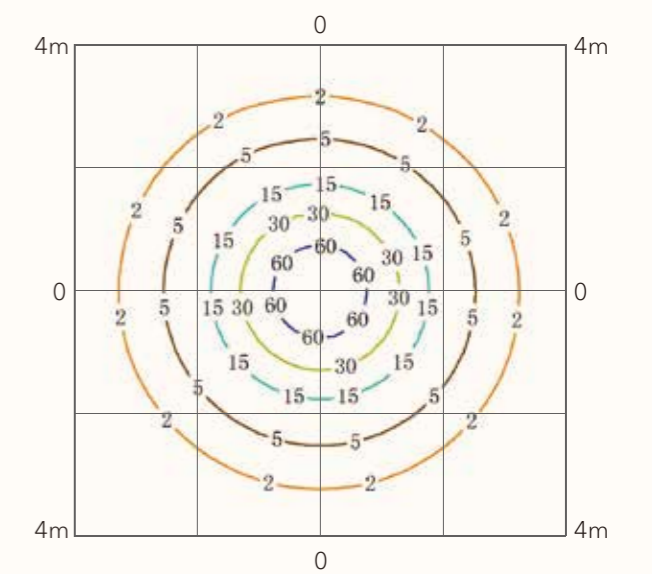

Photometric data