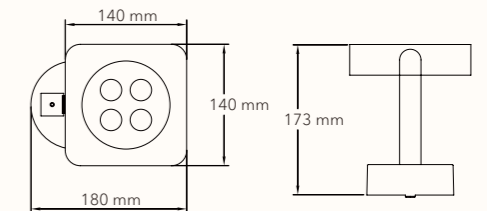

Dimensions