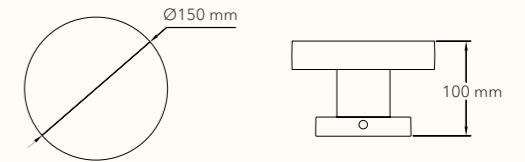

Finishing color

- Dark gray
- Black
- White

Value-added service

CCT-4000K/5000K
 Customized finishing color

Lighting snapshot

Photometric data

	Efficiency	Horizontal Spread	Vertical Spread
Field (10%):	96.6%	156.6°	92.4°
Beam (50%):	66.8%	98.9°	63.6°

Award

Endless possibilities

Use this space to plan your own TILE arrangement

Mushroom

Dimensions

MUSHROOM

JL-829-W

Size (L x H x D):	Ø150 x100 mm
Voltage :	AC 220-240V
Watt :	11 W
Lumen :	300 lm
CCT :	3000K
IP :	IP 65
Housing material :	Aluminum+Glass

Finishing color

Dark gray	
Black	
White	

Value-added service

CCT-4000K/5000K
 Customized finishing color

Lighting snapshot

Photometric data

	Efficiency	Horizontal Spread	Vertical Spread
Field (10%):	98.3%	165.8°	163.1°
Beam (50%):	85.9%	98.9°	130.9°