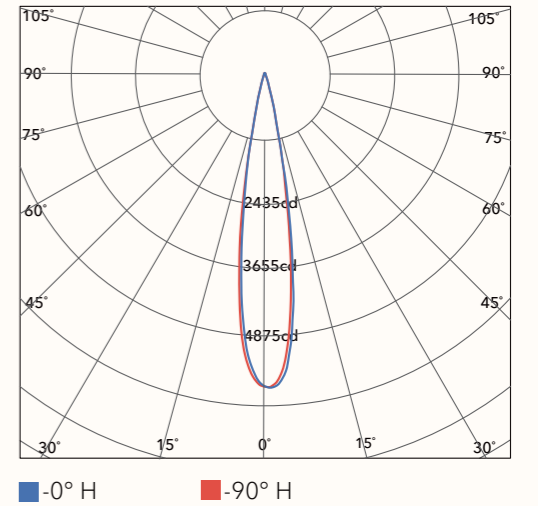

Lighting snapshot

Photometric data

	Efficiency	Horizontal Spread	Vertical Spread
Field (10%):	84.7%	28.6°	28.9°
Beam (50%):	53.1%	17.6°	17.6°

Dimensions

QUAD JL-833-Q-50

Size (L x W x D): 180 x 140 x 500 mm
 Voltage : AC 220-240V
 Watt : 11W
 Lumen : 670 lm
 CCT : 3000 K
 IP : IP 65
 Housing material : Aluminum+Glass

Finishing color

Value-added service

CCT-4000K/5000K
 Customized finishing color

Lighting snapshot

Photometric data

	Efficiency	Horizontal Spread	Vertical Spread
Field (10%):	84.7%	28.6°	28.9°
Beam (50%):	53.1%	17.6°	17.6°