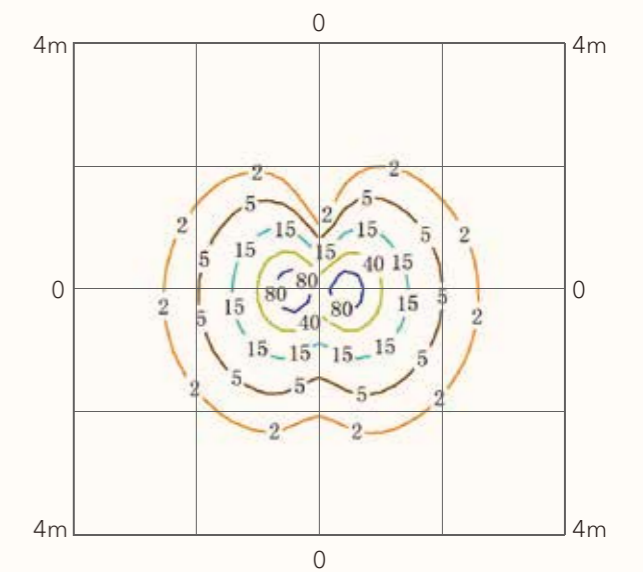

Award

reddot award 2018
winner