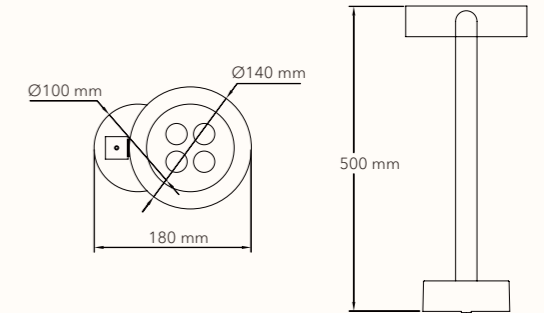

Lighting snapshot

Photometric data

	Efficiency	Horizontal Spread	Vertical Spread
Field (10%):	84.7%	28.6°	28.9°
Beam (50%):	53.1%	17.6°	17.6°

Dimensions

QUAD JL-833-Q-50

Size (L x W x D): 180 x 140 x 500 mm
 Voltage : AC 220-240V
 Watt : 11W
 Lumen : 670 lm
 CCT : 3000 K
 IP : IP 65
 Housing material : Aluminum+Glass

Dimensions

Photometric data

	Efficiency	Horizontal Spread	Vertical Spread
Field (10%):	84.7%	28.6°	28.9°
Beam (50%):	53.1%	17.6°	17.6°

PUCK JL-834-R-30

Size (L x W x D): Ø140 x 140 x 303 mm
 Voltage: AC 220-240V
 Watt: 11W
 Lumen: 670 lm
 CCT: 3000 K
 IP: IP 65
 Housing material: Aluminum+Glass

Finishing color

Value-added service

CCT-4000K/5000K
 Customized finishing color

Lighting snapshot

Dimensions

Photometric data

	Efficiency	Horizontal Spread	Vertical Spread
Field (10%):	84.7%	28.6°	28.9°
Beam (50%):	53.1%	17.6°	17.6°

PUCK JL-834-R-50

Size (L x W x D): Ø140 x 140 x 500 mm
 Voltage: AC 220-240V
 Watt: 11W
 Lumen: 670 lm
 CCT: 3000 K
 IP: IP 65
 Housing material: Aluminum+Glass

Finishing color

Value-added service

CCT-4000K/5000K
 Customized finishing color