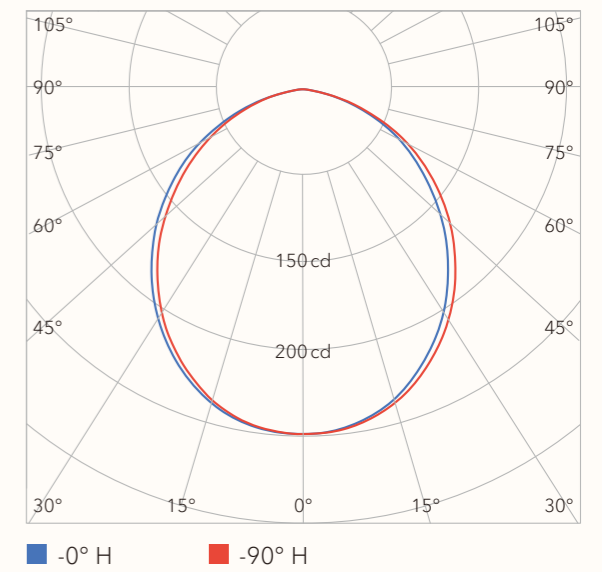

Lighting snapshot

Photometric data