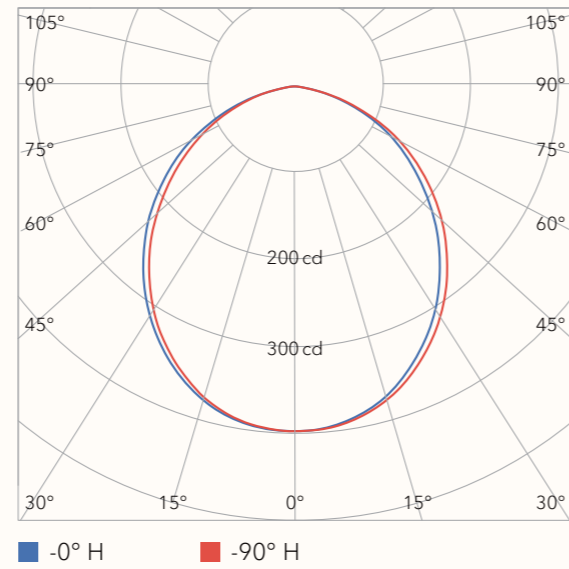

FL1S JL-836 WIDE FLOOD 50°

Photometric data

H(m)	E(lx)	D(m)
2	258	1.9
4	64	3.8
6	29	5.7
8	16	7.6
10	10	9.5

Mounting

for **FL1** JL-835 + **FL1S** JL-836

Acacia

Dimensions

ACACIA JL-839-1

Size (L x W x D): 420 x 2400 mm
Voltage : AC 220-240V
Watt : 20W
Lumen : 1000 lm
CCT : 3000 K
IP : IP 65
Housing material : Aluminum+Glass

Finishing color

Value-added service

CCT-4000K/5000K
Customized finishing color

Lighting snapshot

Photometric data

Dimensions

ACACIA JL-839-2

Size (L x W x D): 991 x 3500 mm
Voltage : AC 220-240V
Watt : 15W x 2
Lumen : 1000 lm
CCT : 3000 K
IP : IP 65
Housing material : Aluminum+Glass