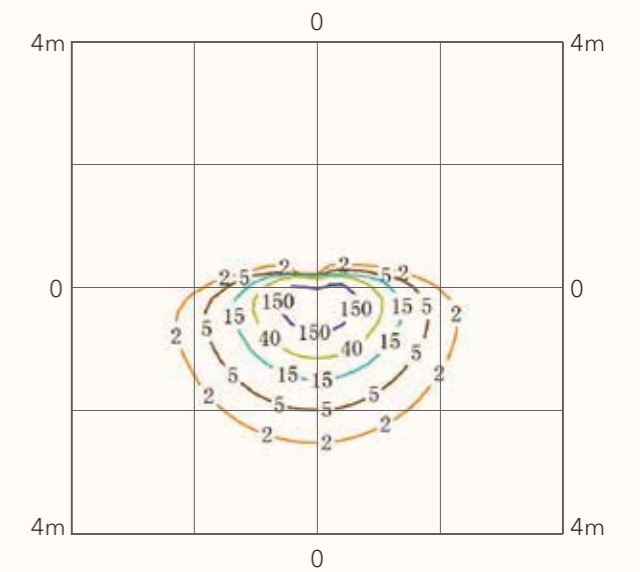

Lighting snapshot

Dimensions

Photometric data

Clip

CLIP

JL-821-B

Size (L x W x D):	251 x 52 x 305 mm
Voltage:	AC 220-240V
Watt:	11W
Lumen:	350 lm
CCT:	3000 K
IP:	IP 65
Housing material:	Aluminum+PC

Finishing color