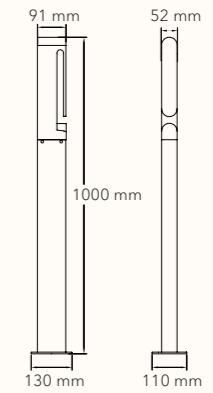

Lighting snapshot

Dimensions

Photometric data