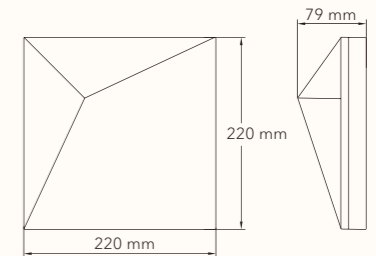

Stephanie
design.™

LIGHTING | FURNITURE | HOMEWARE

Tile

Tile

Dimensions

TILE JL-822-W

Size (L x W x D): 220x79x220 mm
 Voltage: AC 220-240V
 Watt: 8W
 Lumen: 130 lm
 CCT: 3000K
 IP: IP 65
 Housing material: Aluminum+PC

Finishing color

- Dark gray
- Black
- White

Value-added service

CCT-4000K/5000K
 Customized finishing color

Lighting snapshot

Photometric data

	Efficiency	Horizontal Spread	Vertical Spread
Field (10%):	96.6%	156.6°	92.4°
Beam (50%):	66.8%	98.9°	63.6°

Award

Endless possibilities

Use this space to plan your own TILE arrangement

Mushroom

Dimensions

MUSHROOM

JL-829-W

Size (L x H x D):	Ø150 x100 mm
Voltage :	AC 220-240V
Watt :	11 W
Lumen :	300 lm
CCT :	3000K
IP :	IP 65
Housing material :	Aluminum+Glass

Award

Slot

Dimensions

SLOT

JL-820-W

Size (L x W x D):	170 x 116 x 76 mm
Voltage :	AC 220-240V
Watt :	8W
Lumen :	210 lm
CCT :	3000 K
IP :	IP 65
Housing material :	Aluminum+PC

Finishing color

Dark gray	
Black	
White	