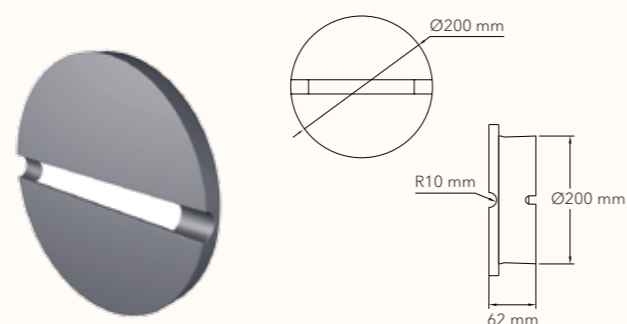

Lighting snapshot

Dimensions

PILL JL-832-R/R