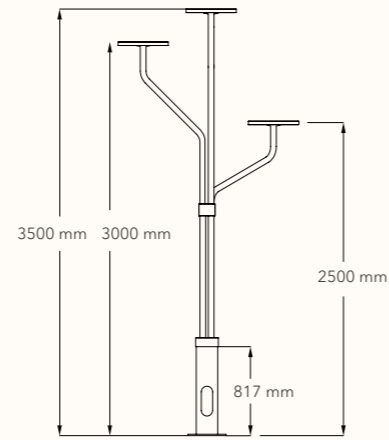

Lighting snapshot

Photometric data

Dimensions

ACACIA JL-839-2

Size (L x W x D): 991 x 3500 mm
Voltage : AC 220-240V
Watt : 15W x 2
Lumen : 1000 lm
CCT : 3000 K
IP : IP 65
Housing material : Aluminum+Glass

Finishing color

Value-added service

CCT-4000K/5000K
Customized finishing color

Lighting snapshot

Photometric data

Dimensions

ACACIA JL-839-3

Size (L x W x D): 1221 x 3500 mm
 Voltage : AC 220-240V
 Watt : 15W x 3
 Lumen : 1000 lm
 CCT : 3000 K
 IP : IP 65
 Housing material : Aluminum+Glass