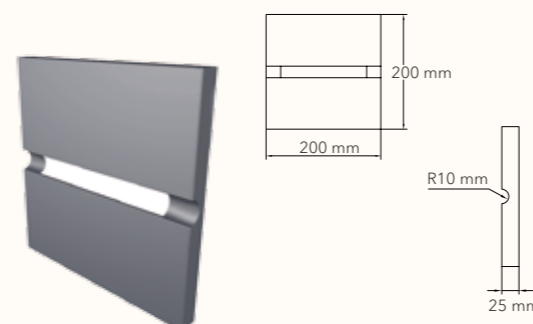

PILL JL-831-S/S

Size (L x W x D):	200 x 200 x 25 mm
Voltage:	AC 220-240V
Watt:	4W
Lumen:	60 lm
CCT:	3000 K
IP:	IP 65
Housing material:	Aluminum+PMMA

Finishing color

Dark gray	
Black	
White	

Value-added service

CCT-4000K/5000K
Customized finishing color

Lighting snapshot

Dimensions