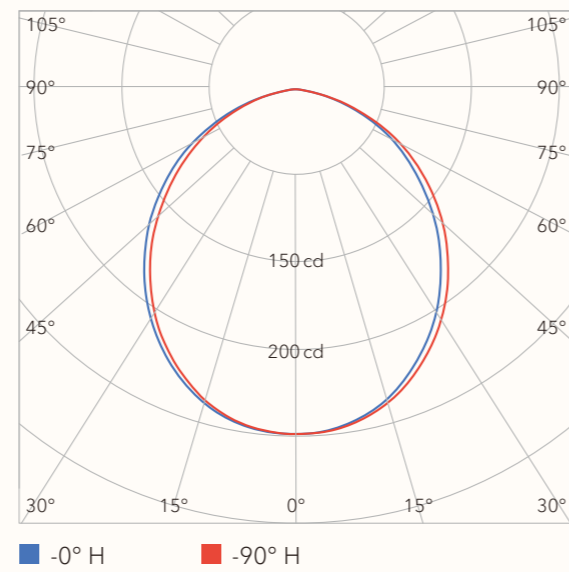

Lighting snapshot

Photometric data