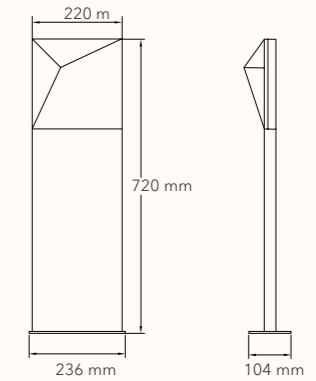

Lighting snapshot

Dimensions

Photometric data