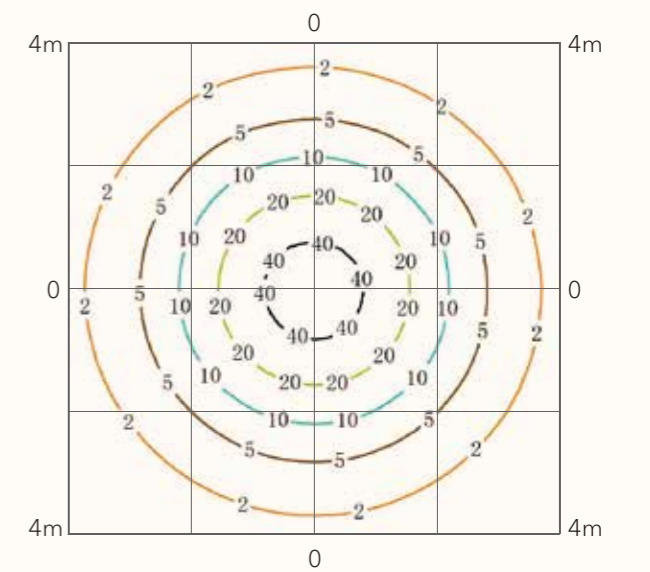

Top finishing color

Wood Marble Blue Red