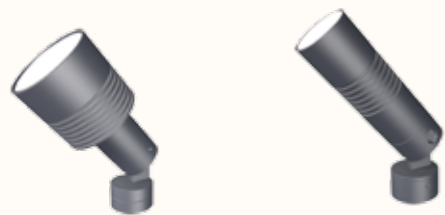

FL1S JL-836 WIDE FLOOD 50°

Photometric data

H(m)	E(lx)	D(m)
2	258	1.9
4	64	3.8
6	29	5.7
8	16	7.6
10	10	9.5

Mounting

for **FL1** JL-835 + **FL1S** JL-836

Acacia

Dimensions

ACACIA JL-839-1