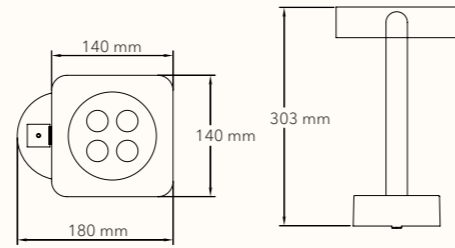

- CCT-4000K/5000K
- Customized finishing color

Lighting snapshot

Dimensions

Photometric data

	Efficiency	Horizontal Spread	Vertical Spread
Field (10%):	84.7%	28.6°	28.9°
Beam (50%):	53.1%	17.6°	17.6°

Dimensions

QUAD JL-833-Q-30

Size (L x W x D): 180 x 140 x 303 mm
 Voltage : AC 220-240V
 Watt : 11W
 Lumen : 670 lm
 CCT : 3000 K
 IP : IP 65
 Housing material : Aluminum+Glass

Finishing color

Value-added service

CCT-4000K/5000K
 Customized finishing color

Lighting snapshot

Photometric data

	Efficiency	Horizontal Spread	Vertical Spread
Field (10%):	84.7%	28.6°	28.9°
Beam (50%):	53.1%	17.6°	17.6°

Dimensions

QUAD JL-833-Q-50

Size (L x W x D): 180 x 140 x 500 mm
 Voltage : AC 220-240V
 Watt : 11W
 Lumen : 670 lm
 CCT : 3000 K
 IP : IP 65
 Housing material : Aluminum+Glass

Dimensions

Photometric data

	Efficiency	Horizontal Spread	Vertical Spread
Field (10%):	84.7%	28.6°	28.9°
Beam (50%):	53.1%	17.6°	17.6°

PUCK JL-834-R-30

Size (L x W x D): Ø140 x 140 x 303 mm
 Voltage: AC 220-240V
 Watt: 11W
 Lumen: 670 lm
 CCT: 3000 K
 IP: IP 65
 Housing material: Aluminum+Glass