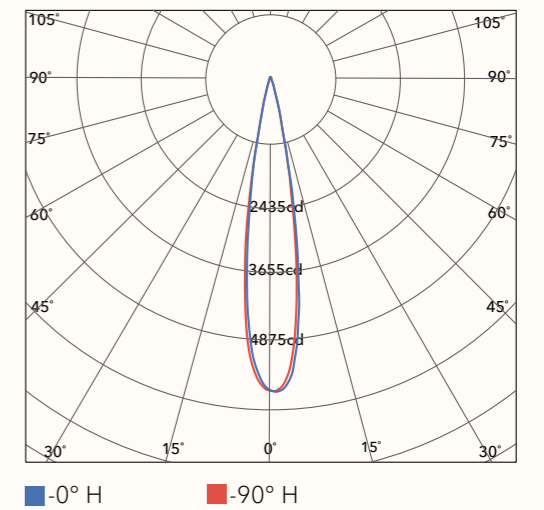

- CCT-4000K/5000K
- Customized finishing color

Lighting snapshot

Dimensions

Photometric data

	Efficiency	Horizontal Spread	Vertical Spread
Field (10%):	84.7%	28.6°	28.9°
Beam (50%):	53.1%	17.6°	17.6°

Dimensions

Lighting snapshot

Photometric data

	Efficiency	Horizontal Spread	Vertical Spread
Field (10%):	84.7%	28.6°	28.9°
Beam (50%):	53.1%	17.6°	17.6°

Dimensions

QUAD JL-833-Q-50

Size (L x W x D): 180 x 140 x 500 mm
 Voltage : AC 220-240V
 Watt : 11W
 Lumen : 670 lm
 CCT : 3000 K
 IP : IP 65
 Housing material : Aluminum+Glass