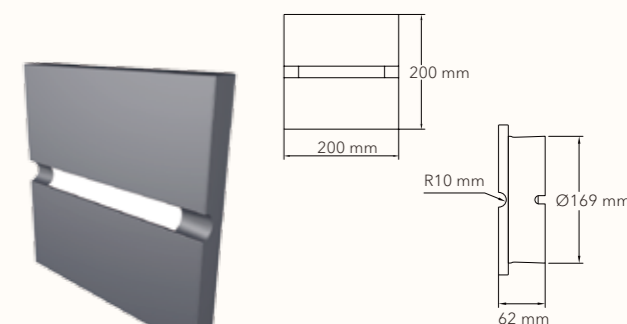

PILL JL-832-S/R