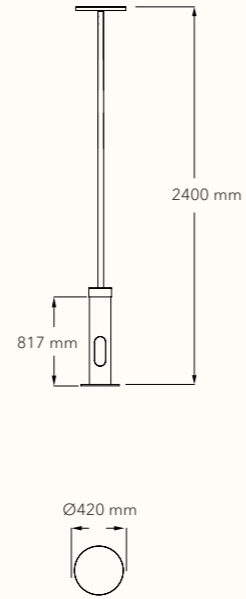

Dimensions

Photometric data

	Efficiency	Horizontal Spread	Vertical Spread
Field (10%):	84.7%	28.6°	28.9°
Beam (50%):	53.1%	17.6°	17.6°

PUCK JL-834-R-30

Size (L x W x D): Ø140 x 140 x 303 mm
 Voltage: AC 220-240V
 Watt: 11W
 Lumen: 670 lm
 CCT: 3000 K
 IP: IP 65
 Housing material: Aluminum+Glass

FL1S JL-836 WIDE FLOOD 50°

Photometric data

H(m)	E(lx)	D(m)
2	258	1.9
4	64	3.8
6	29	5.7
8	16	7.6
10	10	9.5

Mounting

for **FL1** JL-835 + **FL1S** JL-836

Acacia

Dimensions

ACACIA JL-839-1

Size (L x W x D): 420 x 2400 mm
Voltage : AC 220-240V
Watt : 20W
Lumen : 1000 lm
CCT : 3000 K
IP : IP 65
Housing material : Aluminum+Glass

Finishing color

Value-added service

CCT-4000K/5000K
Customized finishing color

Lighting snapshot

Photometric data

Dimensions

ACACIA JL-839-2

Size (L x W x D): 991 x 3500 mm
Voltage : AC 220-240V
Watt : 15W x 2
Lumen : 1000 lm
CCT : 3000 K
IP : IP 65
Housing material : Aluminum+Glass