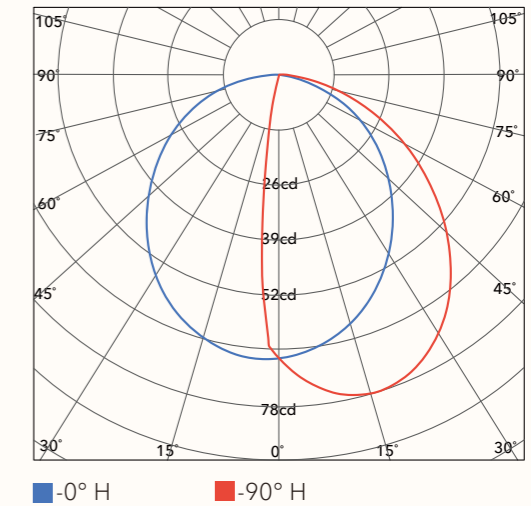

Stephanie
design.™

LIGHTING | FURNITURE | HOMEWARE

Tile

Tile

Dimensions

TILE JL-822-W

Size (L x W x D): 220x79x220 mm
 Voltage: AC 220-240V
 Watt: 8W
 Lumen: 130 lm
 CCT: 3000K
 IP: IP 65
 Housing material: Aluminum+PC

Finishing color

- Dark gray
- Black
- White

Value-added service

CCT-4000K/5000K
 Customized finishing color

Lighting snapshot

Photometric data

	Efficiency	Horizontal Spread	Vertical Spread
Field (10%):	96.6%	156.6°	92.4°
Beam (50%):	66.8%	98.9°	63.6°

Finishing color

Dark gray	
Black	
White	

Value-added service

CCT-4000K/5000K
 Customized finishing color

Lighting snapshot

Photometric data

	Efficiency	Horizontal Spread	Vertical Spread
Field (10%):	98.3%	165.8°	163.1°
Beam (50%):	85.9%	98.9°	130.9°