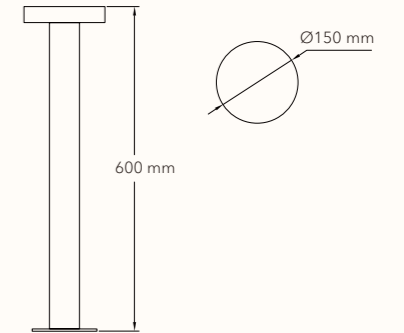

Photometric data