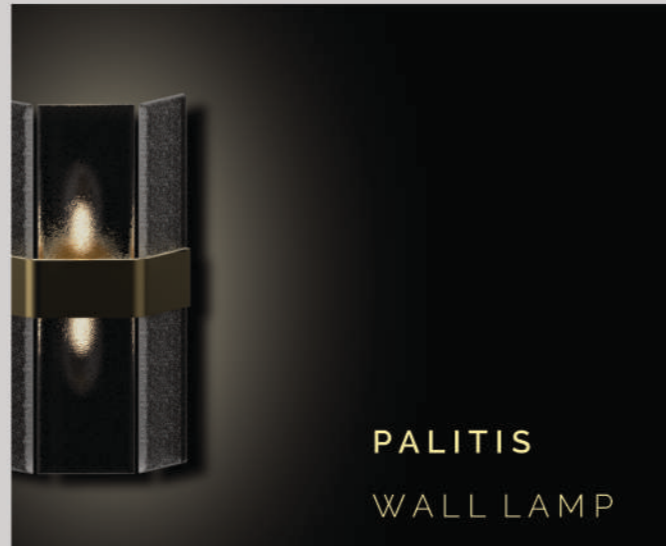

PALITIS SERIES

PALITIS SERIES