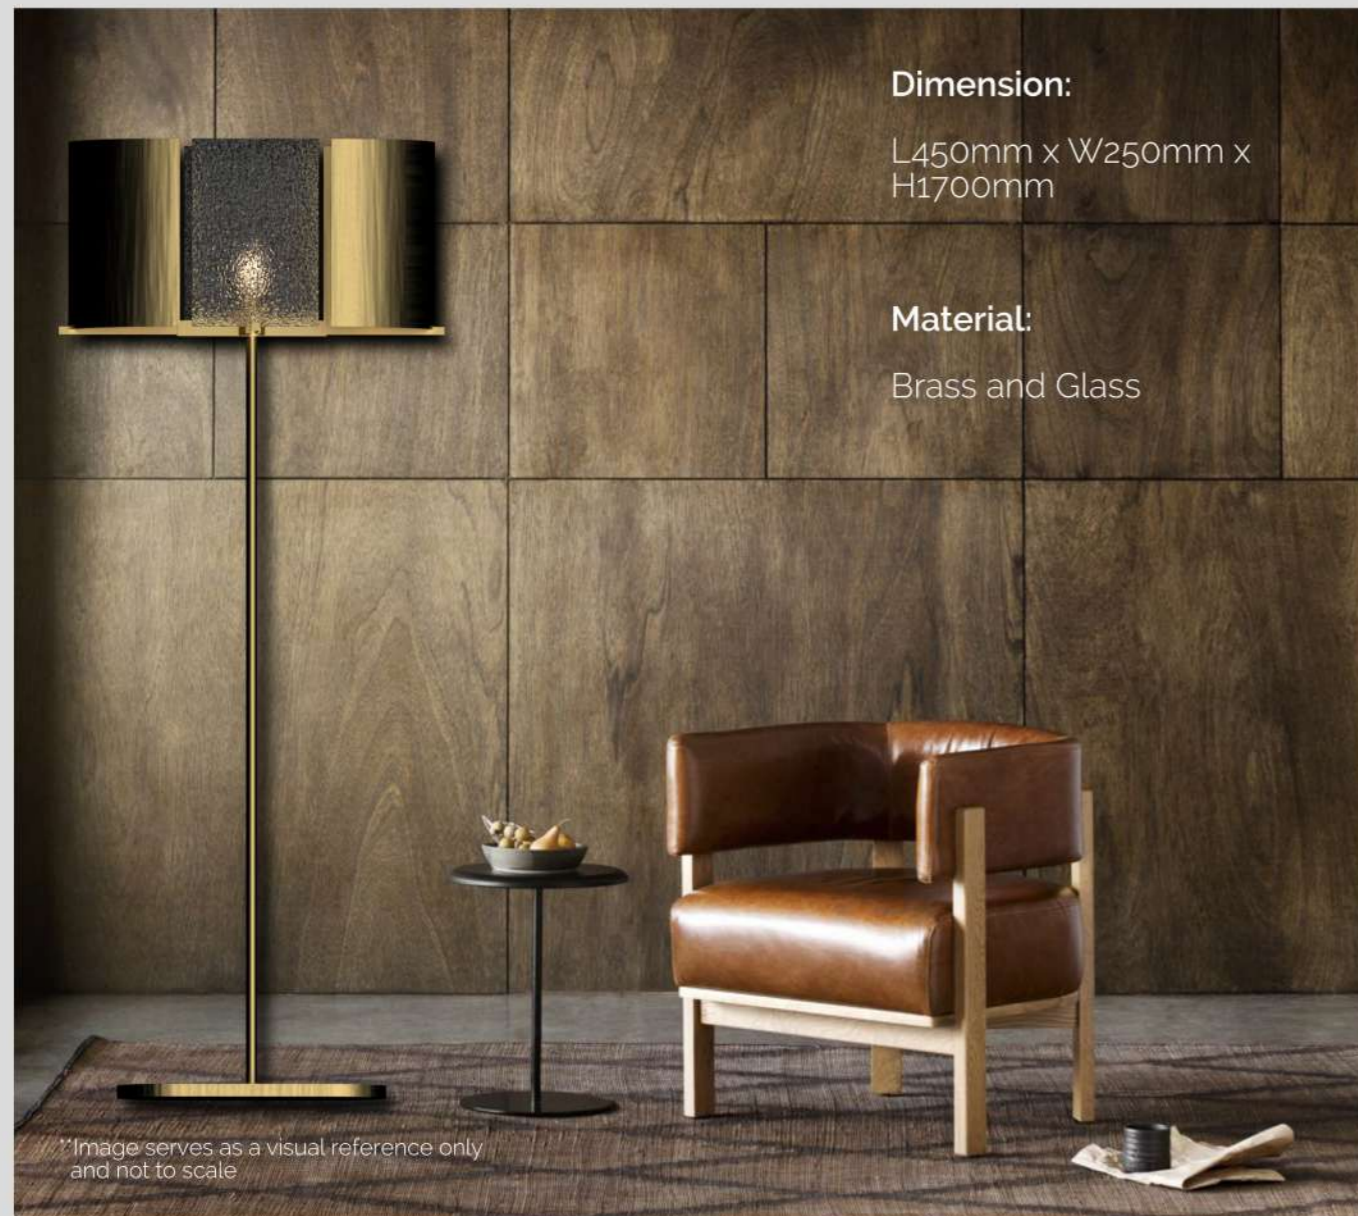

### LUXURY EDITION

Inspired by contemporary furniture and art pieces, the Palitis Series Lamp features a minimal yet elegant form. The contrast in the textured glass and hairline lamp body brings contrast, when suspended in clean, minimalist or even luxury interiors.