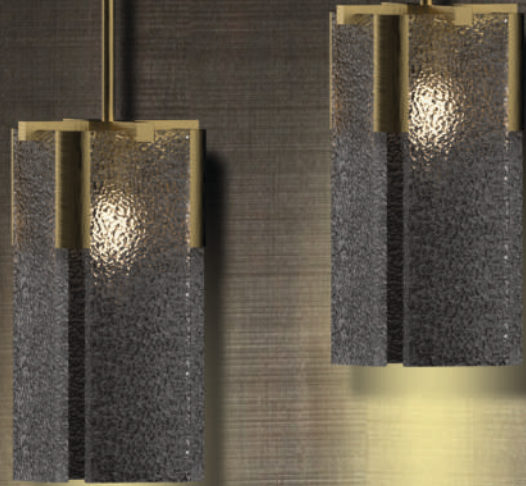

Stephanie
design.

PALITIS
SERIES