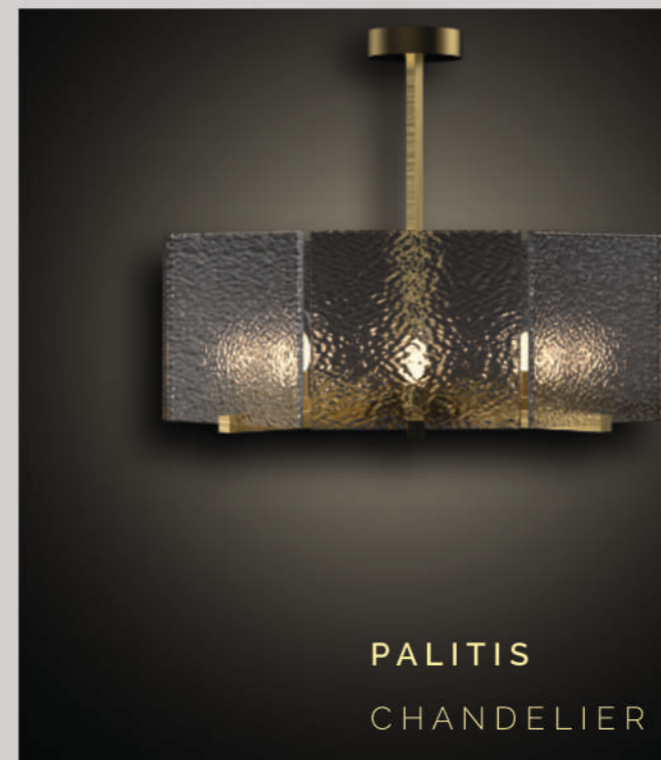

PALITIS
CHANDELIER