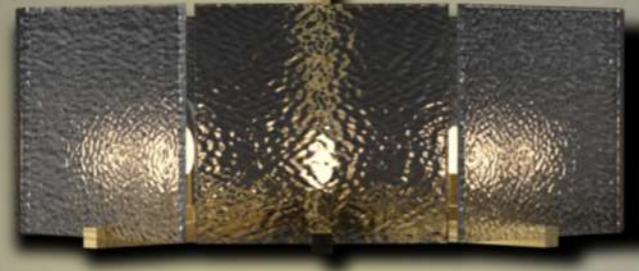

PALITIS CHANDELIER

Dimension:

L800mm x W800mm x
H350mm

Material:

Brass and Glass

**Image serves as a visual reference only
and not to scale

LUXURY EDITION

Inspired by contemporary furniture and art pieces, the Palitis Series Lamp features a minimal yet elegant form. The contrast in the textured glass and hairline lamp body brings contrast, when suspended in clean, minimalist or even luxury interiors.

Palitis Series lamp is used to enhance the ambience of any interior spaces.

PALITIS PENDANT LAMP

Dimension:

L100mm x W100mm x
H300mm

Material:

Brass and Glass