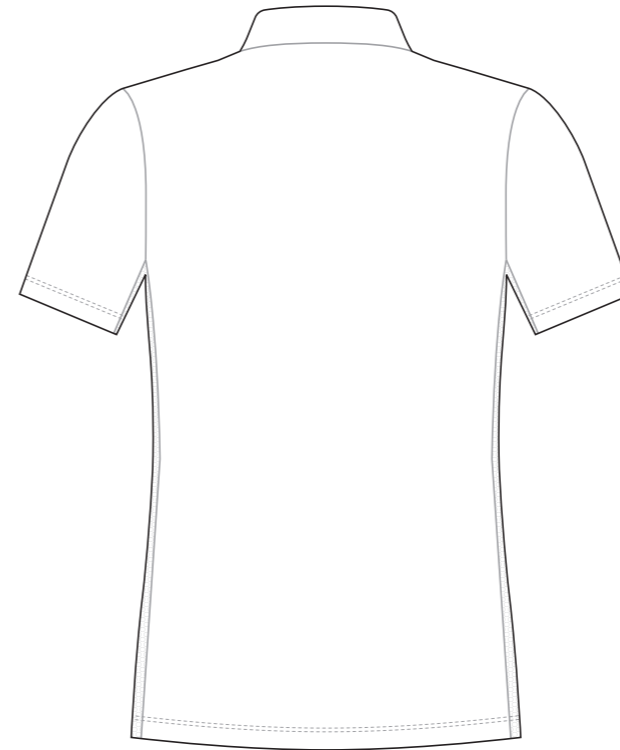

LAD001 Short Sleeve Mountain Bike Shirt

COLLAR

RIGHT SLEEVE

LEFT SLEEVE

RIGHT SIDE PANEL

LEFT SIDE PANEL

COLORS USED (PMS / CMYK):

? C

Women's Specific Cut

COLLAR

RIGHT SLEEVE

LEFT SLEEVE

RIGHT SIDE PANEL

LEFT SIDE PANEL

COLORS USED (PMS / CMYK):

? C