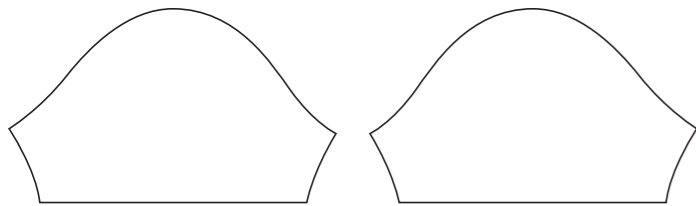

LAD001 Short Sleeve Mountain Bike Shirt

COLLAR

RIGHT SLEEVE

LEFT SLEEVE

RIGHT SIDE PANEL

LEFT SIDE PANEL

COLORS USED (PMS / CMYK):

? C

? C

? C

? C

? C

? C

✉ sales@limkoo.com

📘 🐦 📷 limkooapparel

LAD002 Short Sleeve Mountain Bike Shirt

Women's Specific Cut

COLLAR

RIGHT SLEEVE

LEFT SLEEVE

RIGHT SIDE PANEL

LEFT SIDE PANEL

COLORS USED (PMS / CMYK):

? C