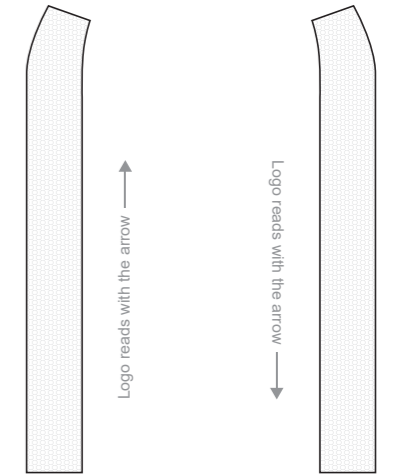

Women's Specific Cut

COLLAR

RIGHT SLEEVE

LEFT SLEEVE

RIGHT SIDE PANEL

LEFT SIDE PANEL

COLORS USED (PMS / CMYK):

? C