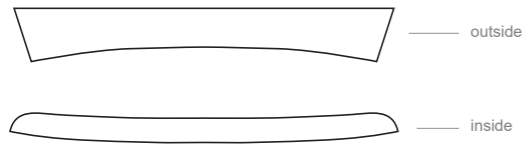

LAD001 Short Sleeve Mountain Bike Shirt

COLLAR

RIGHT SLEEVE

LEFT SLEEVE

RIGHT SIDE PANEL

LEFT SIDE PANEL

COLORS USED (PMS / CMYK):

? C

? C

? C

? C

? C

? C

✉ sales@limkoo.com

📘 🐦 📷 limkooapparel

LAD002 Short Sleeve Mountain Bike Shirt

Women's Specific Cut

COLLAR

RIGHT SLEEVE

LEFT SLEEVE

RIGHT SIDE PANEL

LEFT SIDE PANEL

COLORS USED (PMS / CMYK):

? C