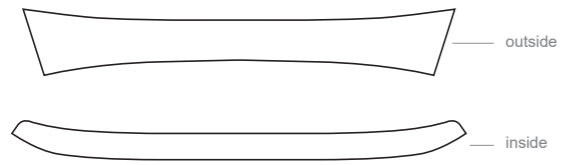

LAD001 Short Sleeve Mountain Bike Shirt

COLLAR

RIGHT SLEEVE

LEFT SLEEVE

RIGHT SIDE PANEL

LEFT SIDE PANEL

COLORS USED (PMS / CMYK):

? C

? C

? C

? C

? C

? C

✉ sales@limkoo.com

📘 🐦 📷 limkooapparel

LAD002 Short Sleeve Mountain Bike Shirt

Women's Specific Cut

COLLAR

RIGHT SLEEVE

LEFT SLEEVE

RIGHT SIDE PANEL

LEFT SIDE PANEL

COLORS USED (PMS / CMYK):

? C