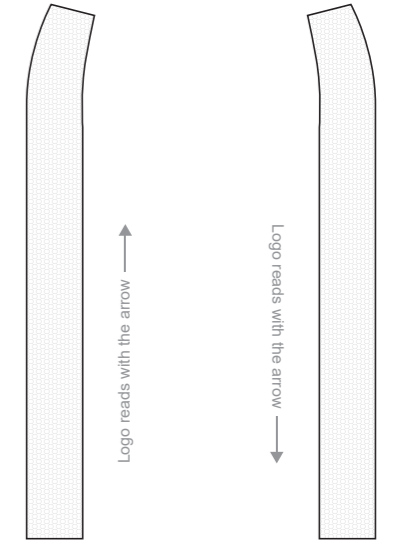

LAD001 Short Sleeve Mountain Bike Shirt

COLLAR

RIGHT SLEEVE

LEFT SLEEVE

RIGHT SIDE PANEL

LEFT SIDE PANEL

COLORS USED (PMS / CMYK):

? C

Women's Specific Cut

COLLAR

RIGHT SLEEVE

LEFT SLEEVE

RIGHT SIDE PANEL

LEFT SIDE PANEL

COLORS USED (PMS / CMYK):

? C