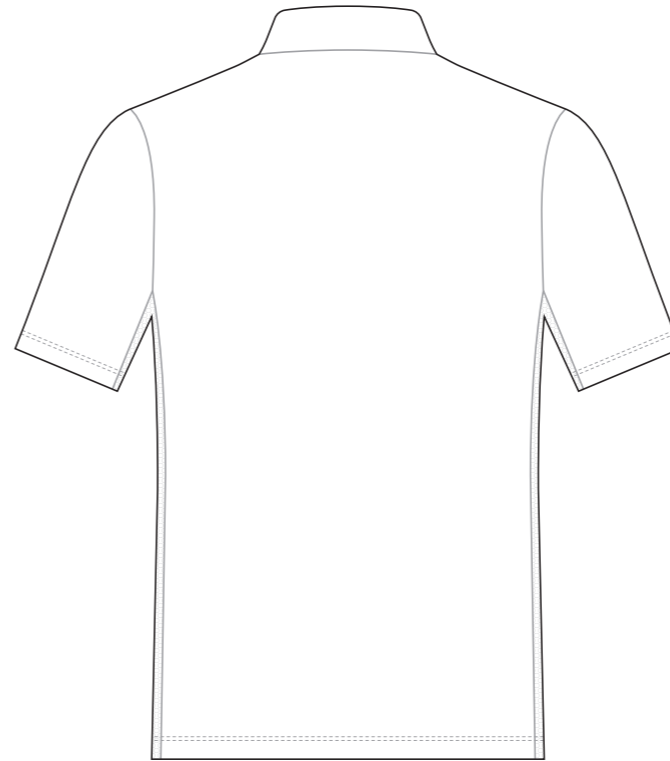

LAD001 Short Sleeve Mountain Bike Shirt

COLLAR

RIGHT SLEEVE

LEFT SLEEVE

RIGHT SIDE PANEL

LEFT SIDE PANEL

COLORS USED (PMS / CMYK):

? C

? C

? C

? C

? C

? C

✉ sales@limkoo.com

📘 🐦 📷 limkooapparel

LAD002 Short Sleeve Mountain Bike Shirt

Women's Specific Cut

COLLAR

RIGHT SLEEVE

LEFT SLEEVE

RIGHT SIDE PANEL

LEFT SIDE PANEL

COLORS USED (PMS / CMYK):

? C