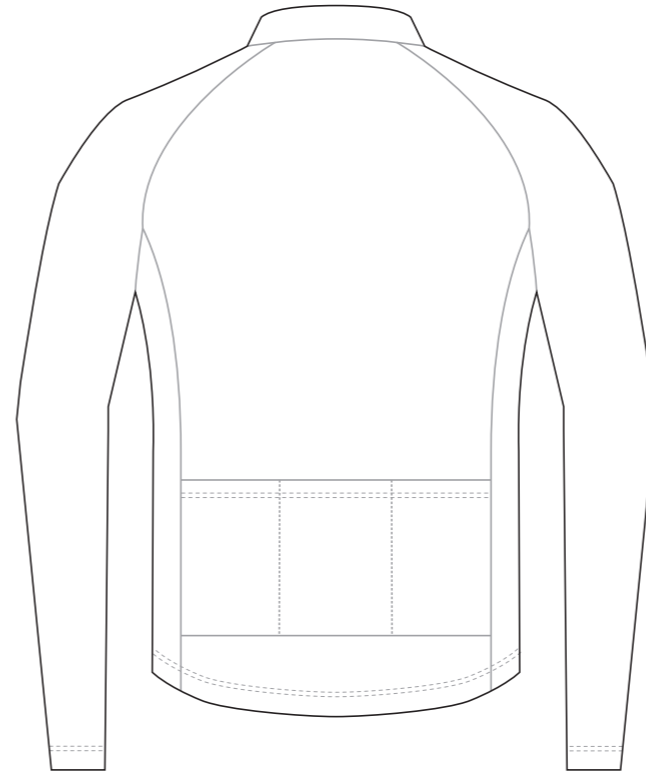

Women's Specific Cut

COLLAR

RIGHT SLEEVE

LEFT SLEEVE

FRONT VIEW

BACK VIEW

Logo reads with the arrow

RIGHT SIDE PANEL

? C

KH003 Long Sleeve Cycling Jersey

COLLAR

RIGHT SLEEVE

LEFT SLEEVE

RIGHT SIDE PANEL

Logo reads with the arrow ↑

LEFT SIDE PANEL