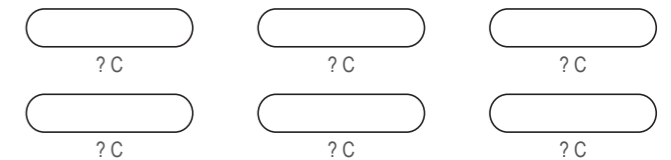

✉ sales@limkoo.com

limkooapparel