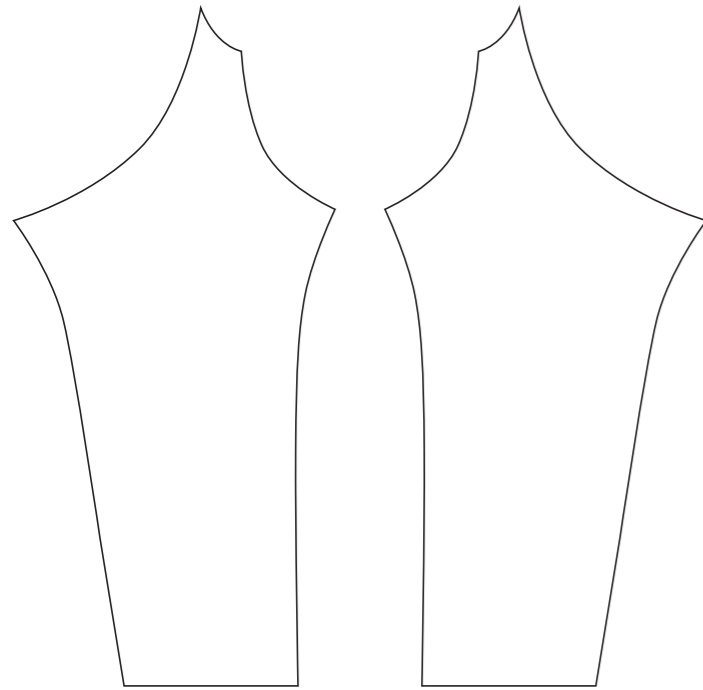

Women's Specific Cut

COLLAR

RIGHT SLEEVE

LEFT SLEEVE

FRONT VIEW

BACK VIEW

Logo reads with the arrow

RIGHT SIDE PANEL

? C

KH003 Long Sleeve Cycling Jersey

COLLAR

RIGHT SLEEVE

LEFT SLEEVE

RIGHT SIDE PANEL

Logo reads with the arrow ↑

LEFT SIDE PANEL