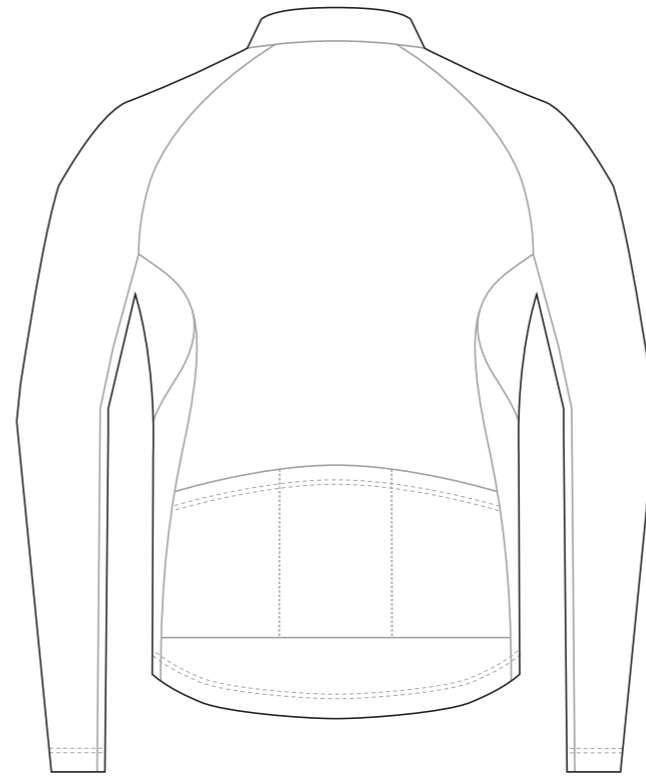

KH001 Long Sleeve Cycling Jersey

COLLAR

RIGHT SLEEVE

LEFT SLEEVE

Logo reads with the arrow ↑

RIGHT SIDE PANEL

Logo reads with the arrow ↓

LEFT SIDE PANEL

Women's Specific Cut

COLLAR

RIGHT SLEEVE

LEFT SLEEVE

FRONT VIEW

BACK VIEW

Logo reads with the arrow

RIGHT SIDE PANEL