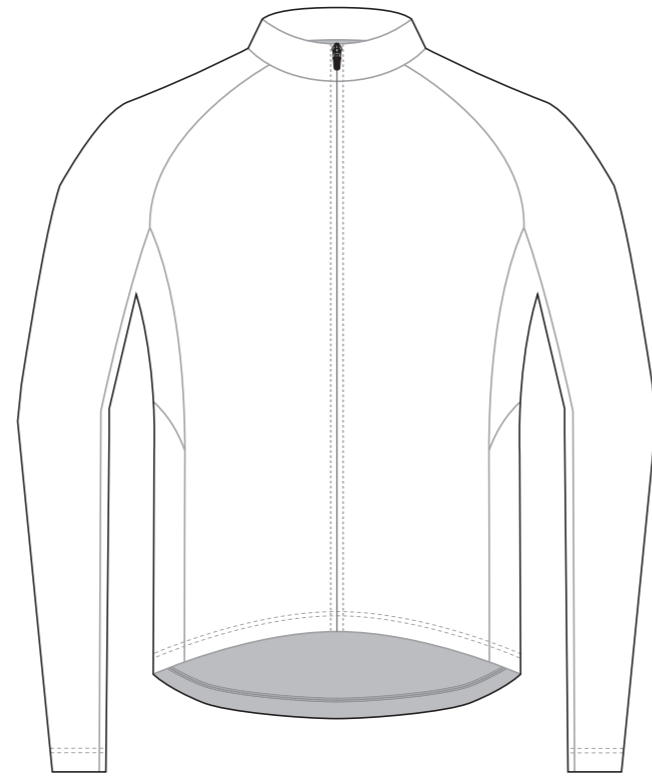

KH001 Long Sleeve Cycling Jersey

COLLAR

RIGHT SLEEVE

LEFT SLEEVE

Logo reads with the arrow ↑

RIGHT SIDE PANEL

Logo reads with the arrow ↓

LEFT SIDE PANEL

Women's Specific Cut

COLLAR

RIGHT SLEEVE

LEFT SLEEVE

FRONT VIEW

BACK VIEW

Logo reads with the arrow

RIGHT SIDE PANEL