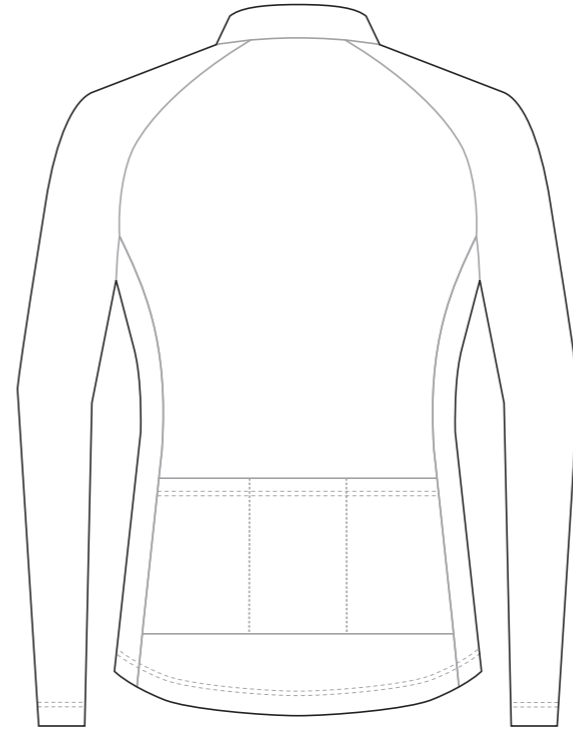

KH005 Long Sleeve Cycling Jersey

Women's Specific Cut