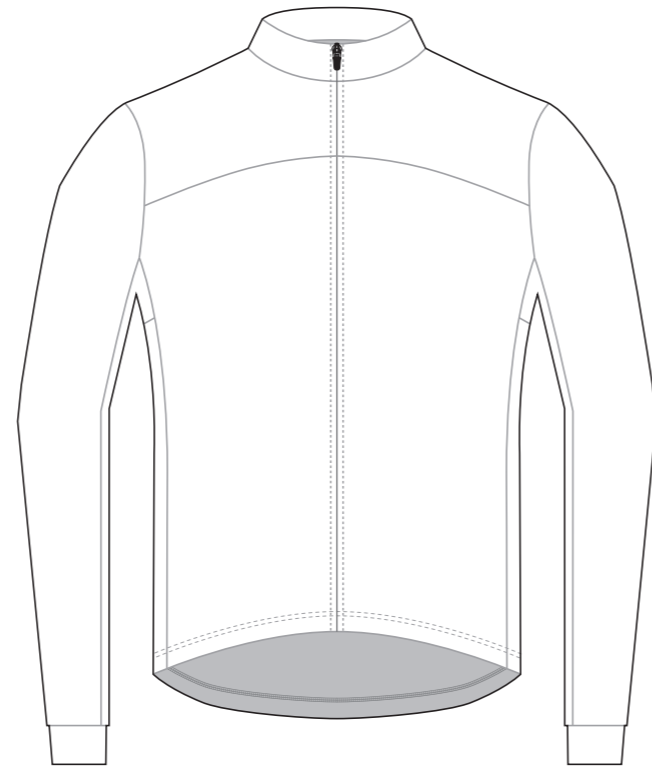

COLLAR

RIGHT SIDE PANEL

LEFT SIDE PANEL

COLORS USED (PMS / CMYK):

✉ sales@limkoo.com

 limkooapparel

KH008 Long Sleeve Cycling Jersey

COLLAR

RIGHT SLEEVE

LEFT SLEEVE

Logo reads with the arrow ↑

RIGHT SIDE PANEL

Logo reads with the arrow ↓

LEFT SIDE PANEL

COLORS USED (PMS / CMYK):

? C