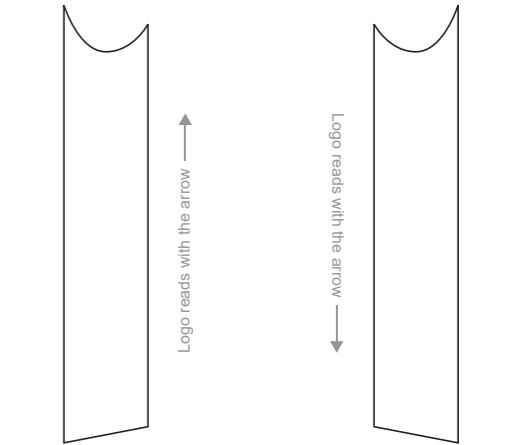

RIGHT SIDE PANEL

LEFT SIDE PANEL

COLORS USED (PMS / CMYK):