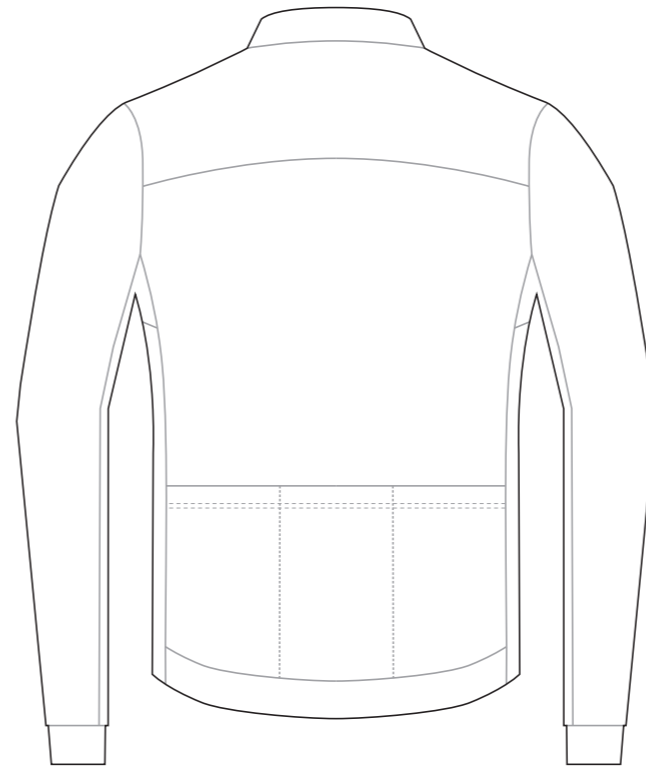

COLLAR

RIGHT SIDE PANEL

LEFT SIDE PANEL

COLORS USED (PMS / CMYK):

✉ sales@limkoo.com

 limkooapparel

KH008 Long Sleeve Cycling Jersey

COLLAR

RIGHT SLEEVE

LEFT SLEEVE

Logo reads with the arrow ↑

RIGHT SIDE PANEL

Logo reads with the arrow ↓

LEFT SIDE PANEL

COLORS USED (PMS / CMYK):

? C