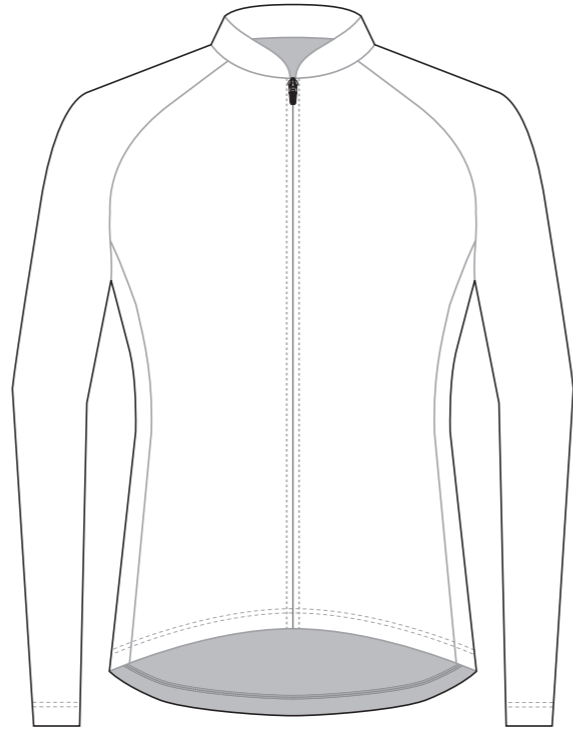

KH005 Long Sleeve Cycling Jersey

Women's Specific Cut