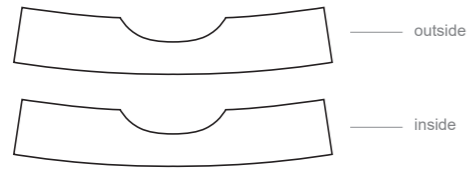

KH007 Long Sleeve Cycling Jersey

Women's Specific Cut

COLLAR