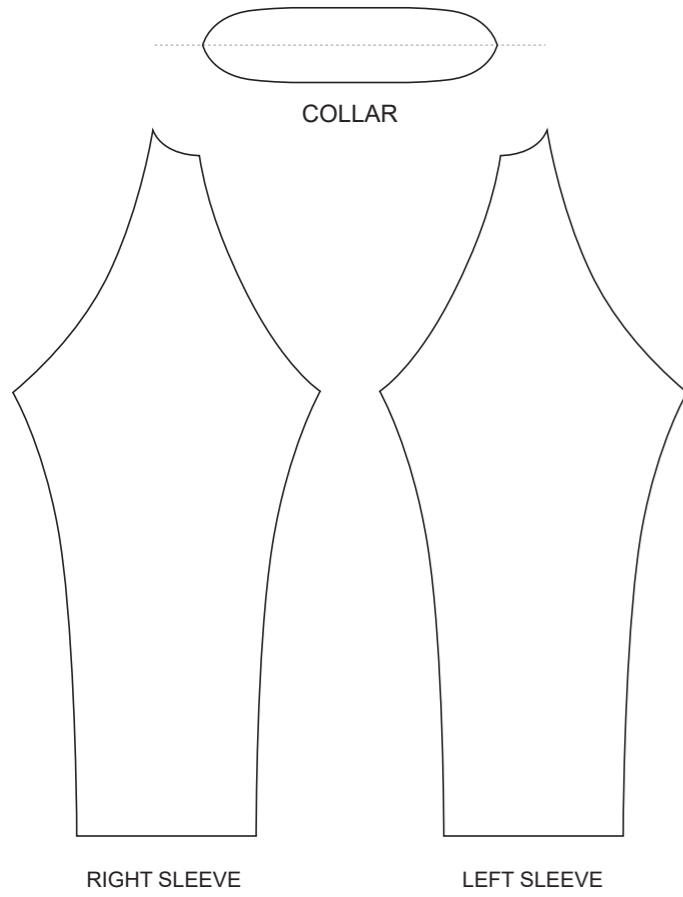

KH005 Long Sleeve Cycling Jersey

Women's Specific Cut