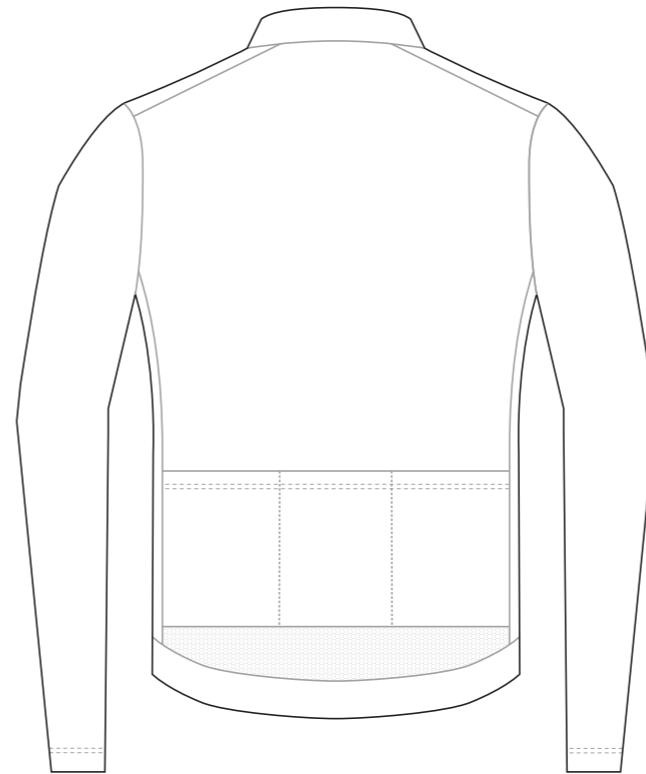

KH009 Long Sleeve Cycling Jersey

RIGHT SIDE PANEL

LEFT SIDE PANEL

COLORS USED (PMS / CMYK):