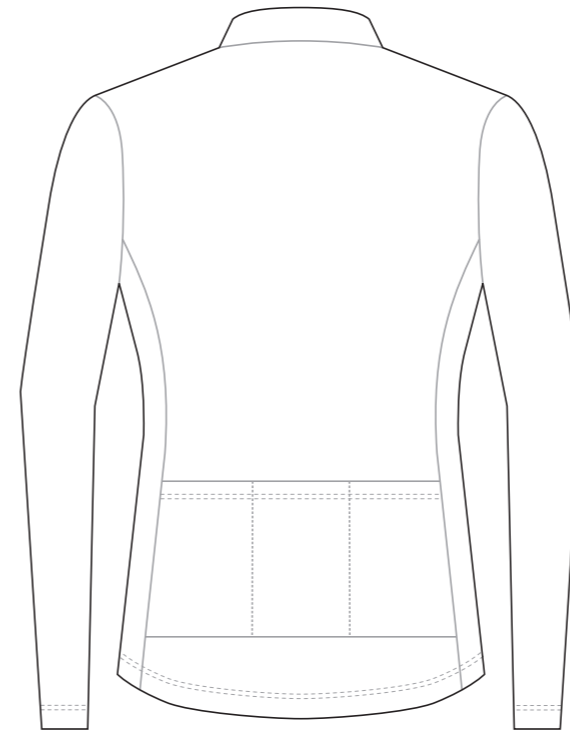

Women's Specific Cut

COLLAR

RIGHT SLEEVE

LEFT SLEEVE

FRONT VIEW

BACK VIEW

Logo reads with the arrow

RIGHT SIDE PANEL

Women's Specific Cut

COLORS USED (PMS / CMYK):

✉ sales@limkoo.com

f t i limkooapparel

KH006 Long Sleeve Cycling Jersey

Women's Specific Cut

COLLAR

RIGHT SLEEVE

LEFT SLEEVE

RIGHT SIDE PANEL

Logo reads with the arrow ↑

LEFT SIDE PANEL

Logo reads with the arrow ↓

COLORS USED (PMS / CMYK):

? C

? C