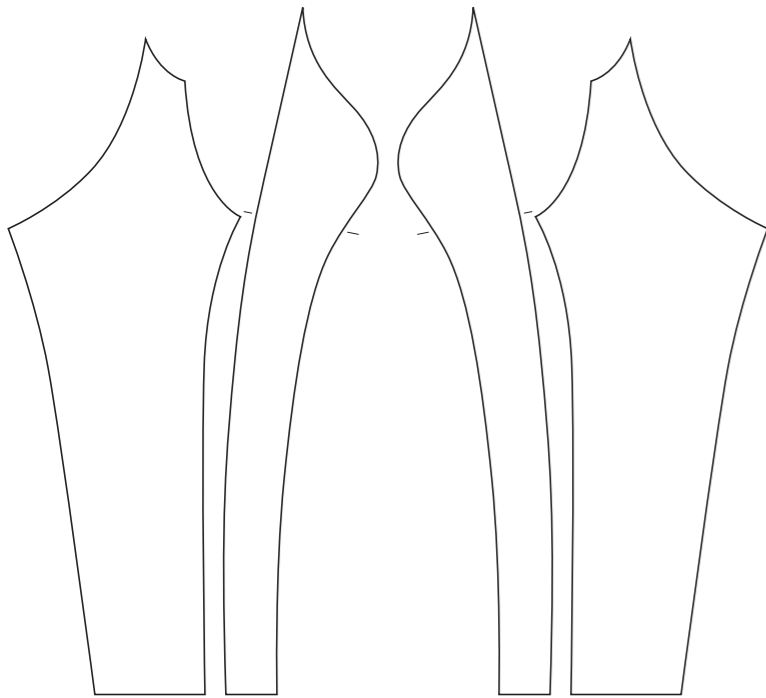

KH001 Long Sleeve Cycling Jersey

COLLAR

RIGHT SLEEVE

LEFT SLEEVE

Logo reads with the arrow ↑

RIGHT SIDE PANEL

Logo reads with the arrow ↓

LEFT SIDE PANEL

Women's Specific Cut

COLLAR

RIGHT SLEEVE

LEFT SLEEVE

FRONT VIEW

BACK VIEW

Logo reads with the arrow

RIGHT SIDE PANEL