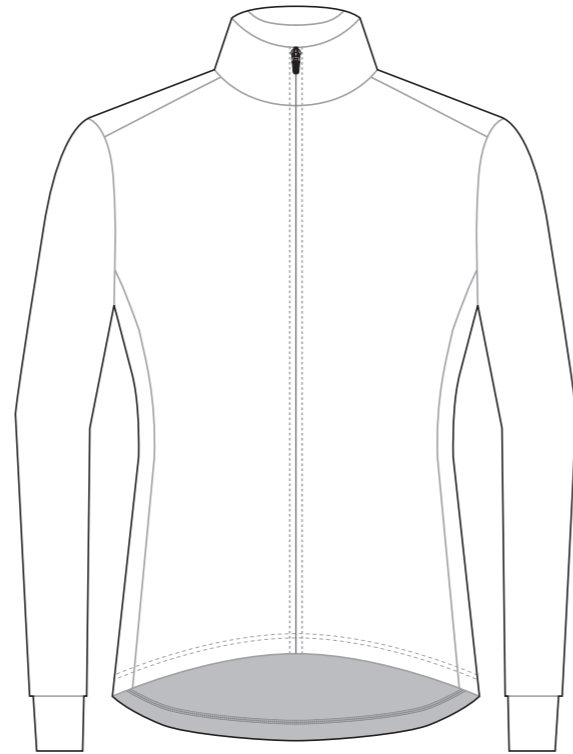

RIGHT SIDE PANEL

LEFT SIDE PANEL

COLORS USED (PMS / CMYK):