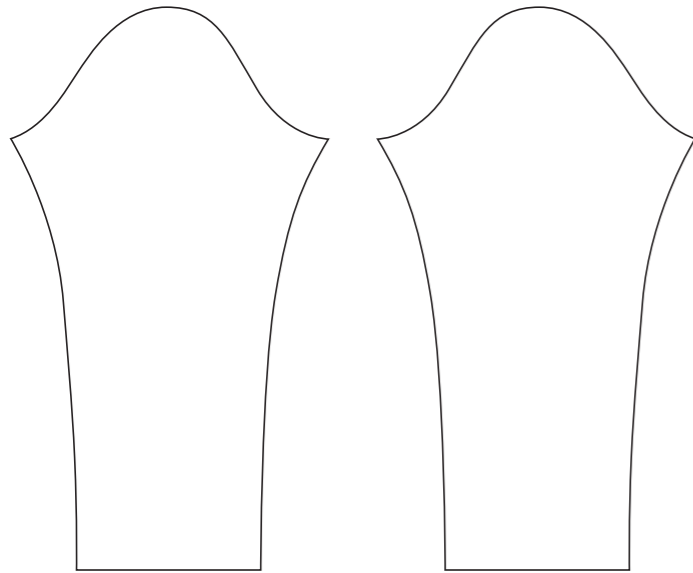

KH006 Long Sleeve Cycling Jersey

Women's Specific Cut

RIGHT SLEEVE

LEFT SLEEVE