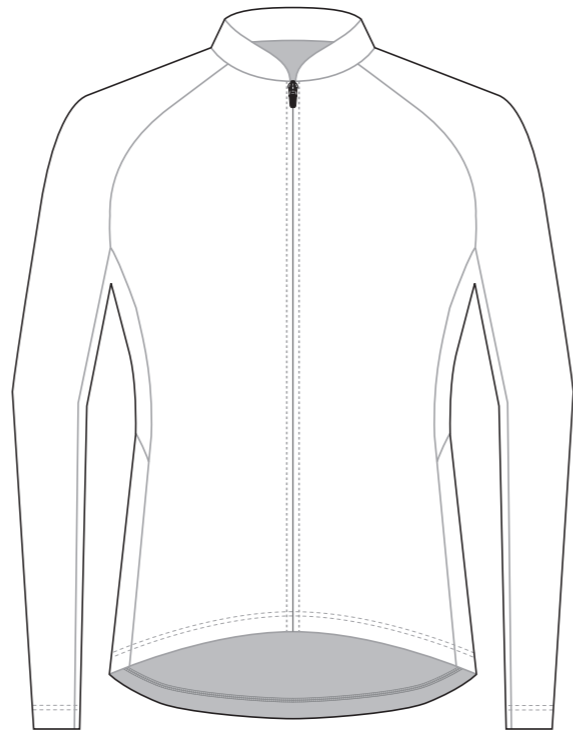

KH001 Long Sleeve Cycling Jersey

COLLAR

RIGHT SLEEVE

LEFT SLEEVE

Logo reads with the arrow ↑

RIGHT SIDE PANEL

Logo reads with the arrow ↓

LEFT SIDE PANEL

Women's Specific Cut

COLLAR

RIGHT SLEEVE

LEFT SLEEVE

FRONT VIEW

BACK VIEW

Logo reads with the arrow

RIGHT SIDE PANEL

? C

KH003 Long Sleeve Cycling Jersey

COLLAR

RIGHT SLEEVE

LEFT SLEEVE

RIGHT SIDE PANEL

Logo reads with the arrow ↑

LEFT SIDE PANEL