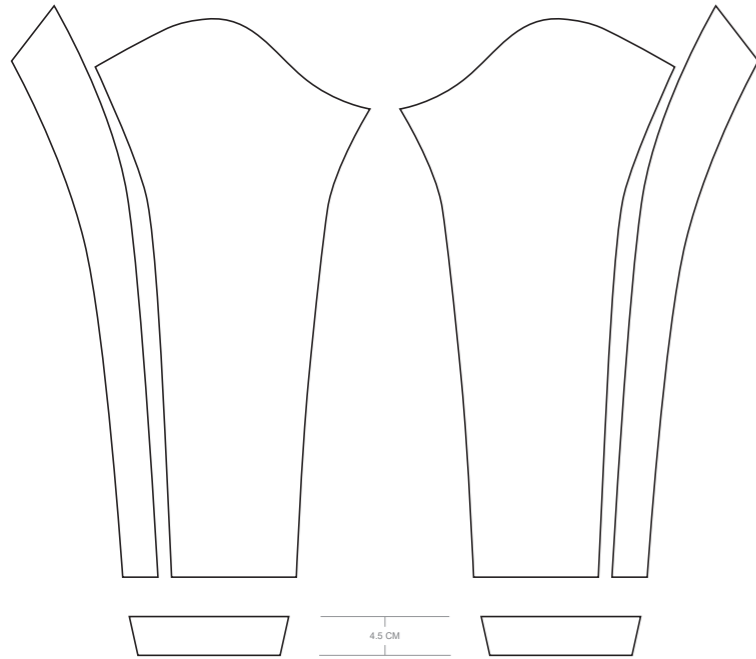

COLLAR

RIGHT SIDE PANEL

LEFT SIDE PANEL

COLORS USED (PMS / CMYK):

✉ sales@limkoo.com

 limkooapparel

KH008 Long Sleeve Cycling Jersey

COLLAR

RIGHT SLEEVE

LEFT SLEEVE

Logo reads with the arrow ↑

RIGHT SIDE PANEL

Logo reads with the arrow ↓

LEFT SIDE PANEL

COLORS USED (PMS / CMYK):

? C