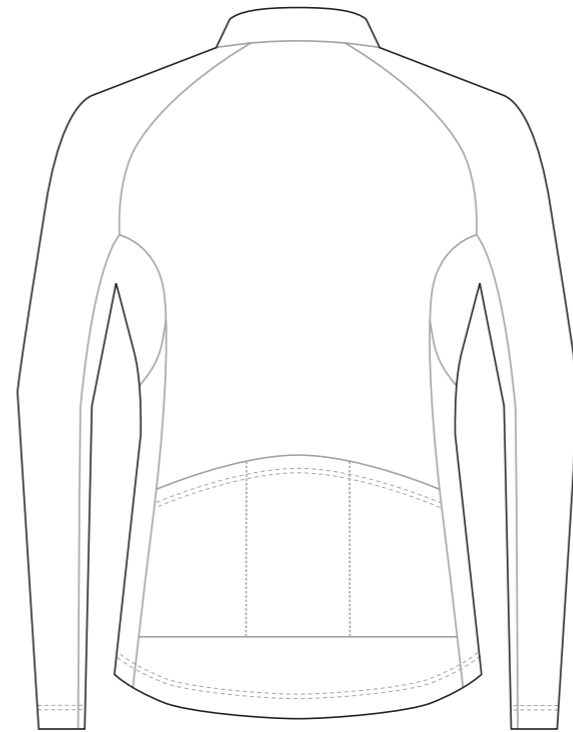

KH001 Long Sleeve Cycling Jersey

COLLAR

RIGHT SLEEVE

LEFT SLEEVE

Logo reads with the arrow ↑

RIGHT SIDE PANEL

Logo reads with the arrow ↓

LEFT SIDE PANEL

Women's Specific Cut

COLLAR

RIGHT SLEEVE

LEFT SLEEVE

FRONT VIEW

BACK VIEW

Logo reads with the arrow

RIGHT SIDE PANEL

? C

KH003 Long Sleeve Cycling Jersey

COLLAR

RIGHT SLEEVE

LEFT SLEEVE

RIGHT SIDE PANEL

Logo reads with the arrow ↑

LEFT SIDE PANEL