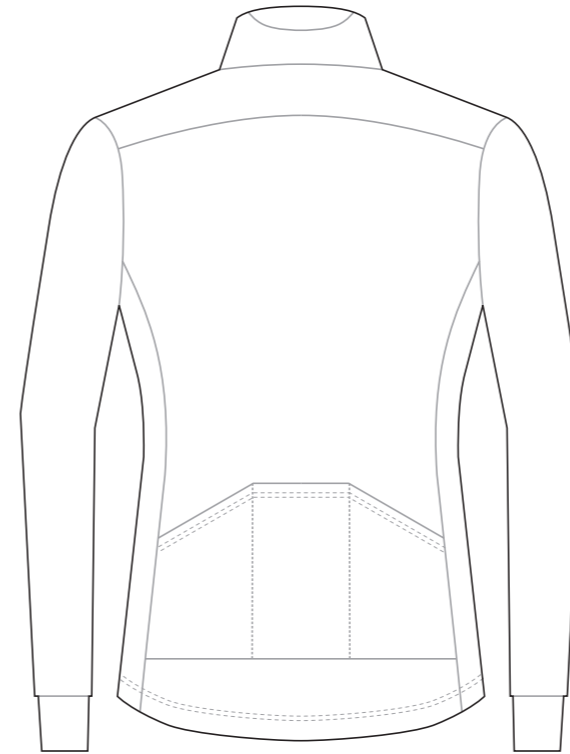

RIGHT SIDE PANEL

LEFT SIDE PANEL

COLORS USED (PMS / CMYK):