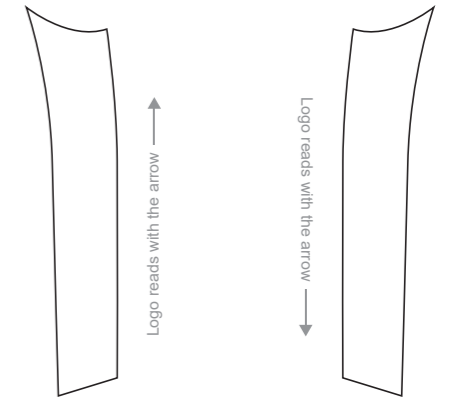

RIGHT SIDE PANEL

LEFT SIDE PANEL