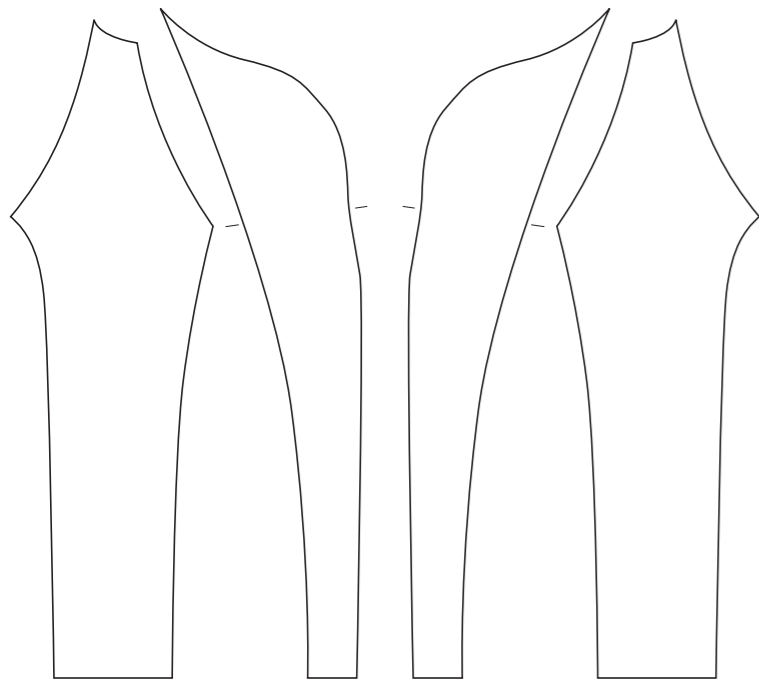

KH001 Long Sleeve Cycling Jersey

COLLAR

RIGHT SLEEVE

LEFT SLEEVE

Logo reads with the arrow ↑

RIGHT SIDE PANEL

Logo reads with the arrow ↓

LEFT SIDE PANEL

Women's Specific Cut

COLLAR

RIGHT SLEEVE

LEFT SLEEVE

FRONT VIEW

BACK VIEW

Logo reads with the arrow

RIGHT SIDE PANEL