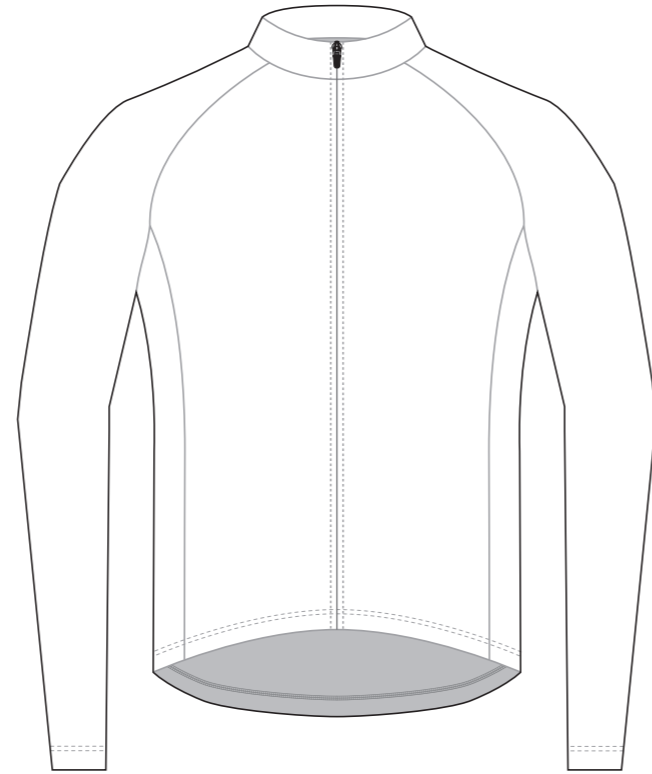

Women's Specific Cut

COLLAR

RIGHT SLEEVE

LEFT SLEEVE

FRONT VIEW

BACK VIEW

Logo reads with the arrow

RIGHT SIDE PANEL

? C

KH003 Long Sleeve Cycling Jersey

COLLAR

RIGHT SLEEVE

LEFT SLEEVE

RIGHT SIDE PANEL

Logo reads with the arrow ↑

LEFT SIDE PANEL