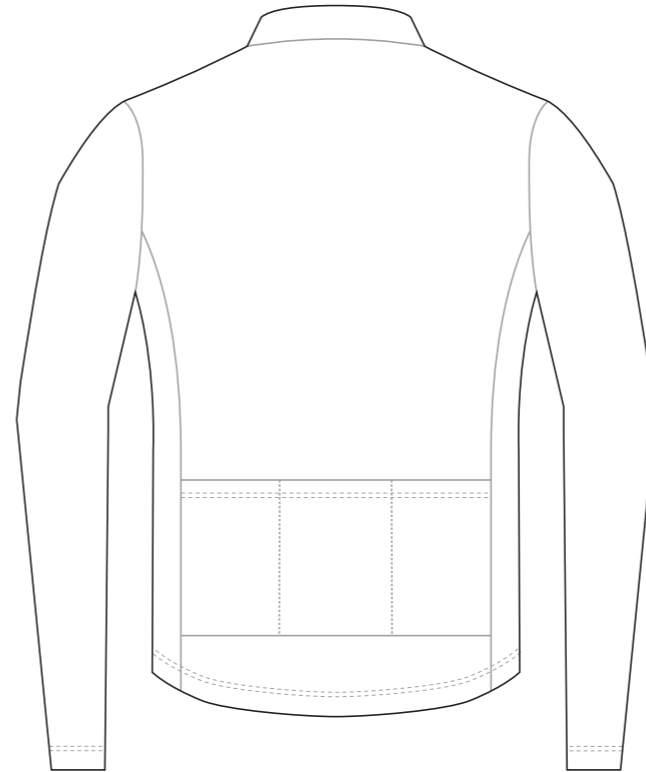

Women's Specific Cut

COLLAR

RIGHT SLEEVE

LEFT SLEEVE

FRONT VIEW

BACK VIEW

Logo reads with the arrow

RIGHT SIDE PANEL

KH004 Long Sleeve Cycling Jersey

COLLAR

RIGHT SLEEVE

LEFT SLEEVE

RIGHT SIDE PANEL

Logo reads with the arrow ↑

LEFT SIDE PANEL

Logo reads with the arrow ↓