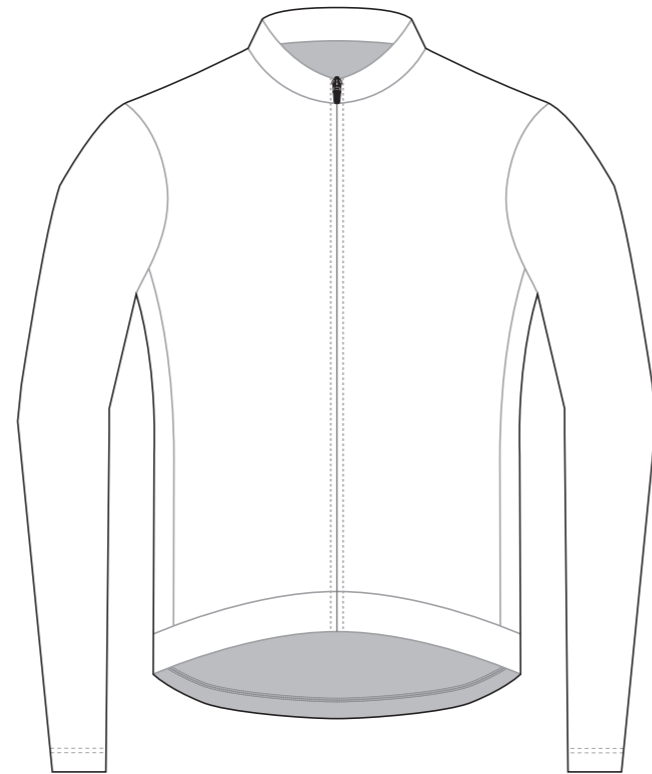

KH009 Long Sleeve Cycling Jersey

RIGHT SIDE PANEL

LEFT SIDE PANEL

COLORS USED (PMS / CMYK):