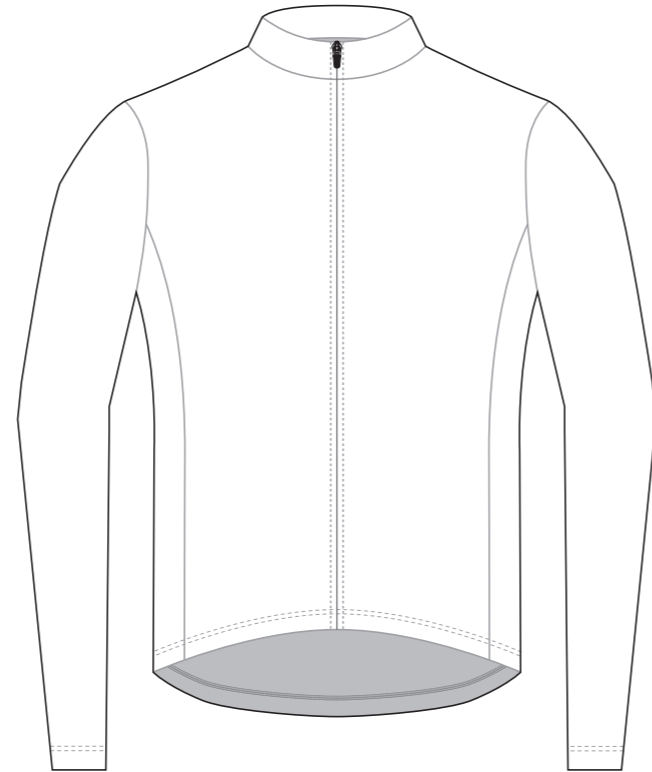

Women's Specific Cut

COLLAR

RIGHT SLEEVE

LEFT SLEEVE

FRONT VIEW

BACK VIEW

Logo reads with the arrow

RIGHT SIDE PANEL

KH004 Long Sleeve Cycling Jersey

COLLAR

RIGHT SLEEVE

LEFT SLEEVE

RIGHT SIDE PANEL

Logo reads with the arrow ↑

LEFT SIDE PANEL

Logo reads with the arrow ↓