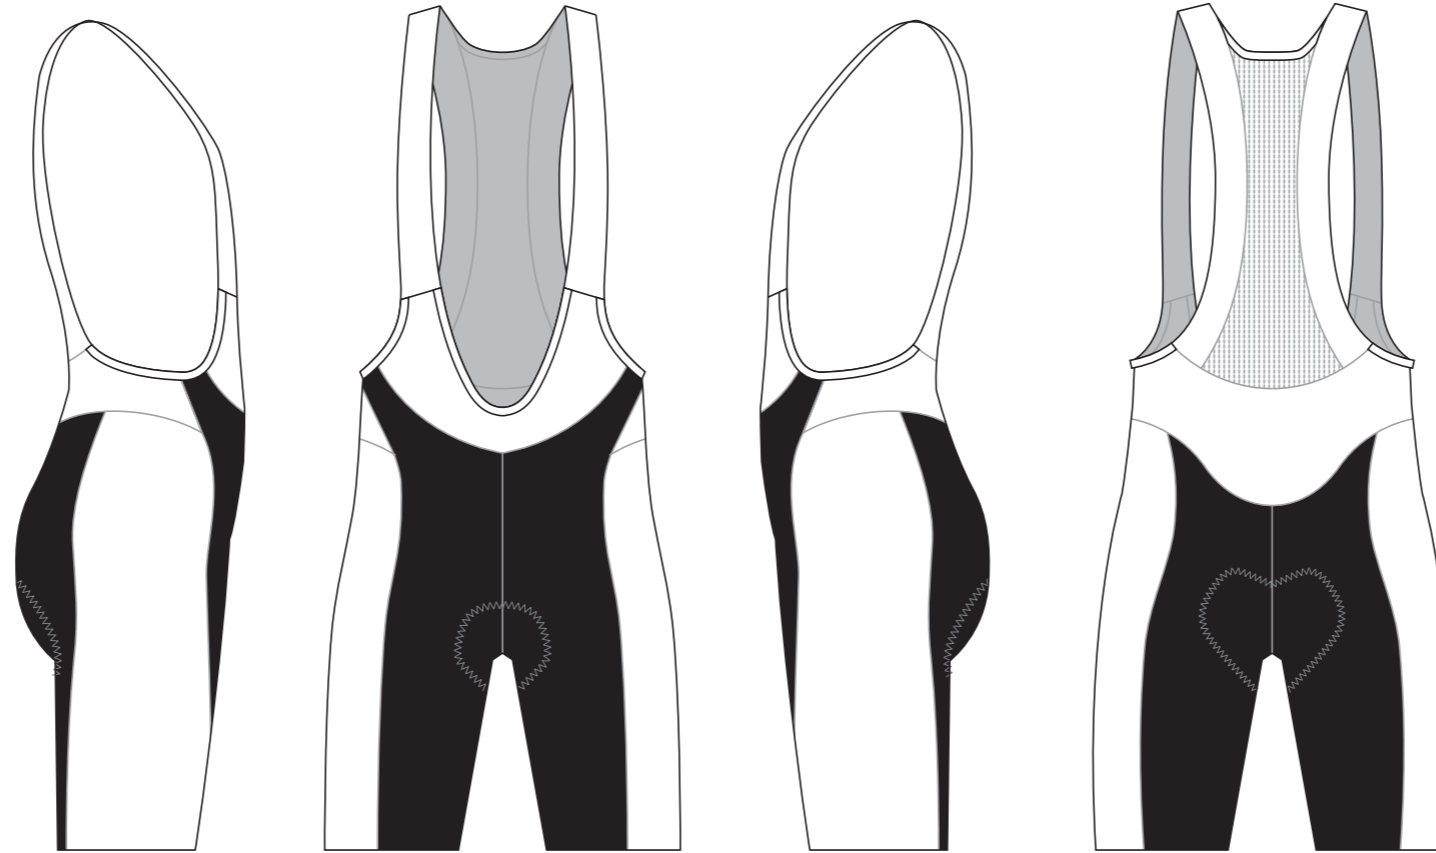

LEFT SIDE PANEL

BIB BINDING

COLORS USED (PMS / CMYK):

KBB009 Cycling Bib Shorts (PRO GRIP)

RIGHT SIDE PANEL

LEFT SIDE PANEL

BIB BINDING

COLORS USED (PMS / CMYK):