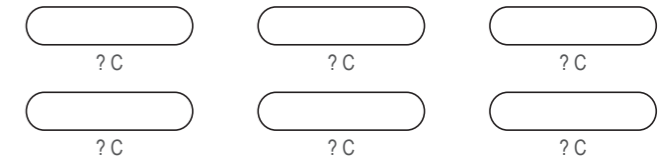

LEFT SIDE PANEL

BIB BINDING

COLORS USED (PMS / CMYK):

KBB009 Cycling Bib Shorts (PRO GRIP)

RIGHT SIDE PANEL

LEFT SIDE PANEL

BIB BINDING

COLORS USED (PMS / CMYK):

RIGHT SIDE PANEL

LEFT SIDE PANEL

BIB BINDING

COLORS USED (PMS / CMYK):

✉ sales@limkoo.com

📘 🐦 📷 [limkoocycling](#)