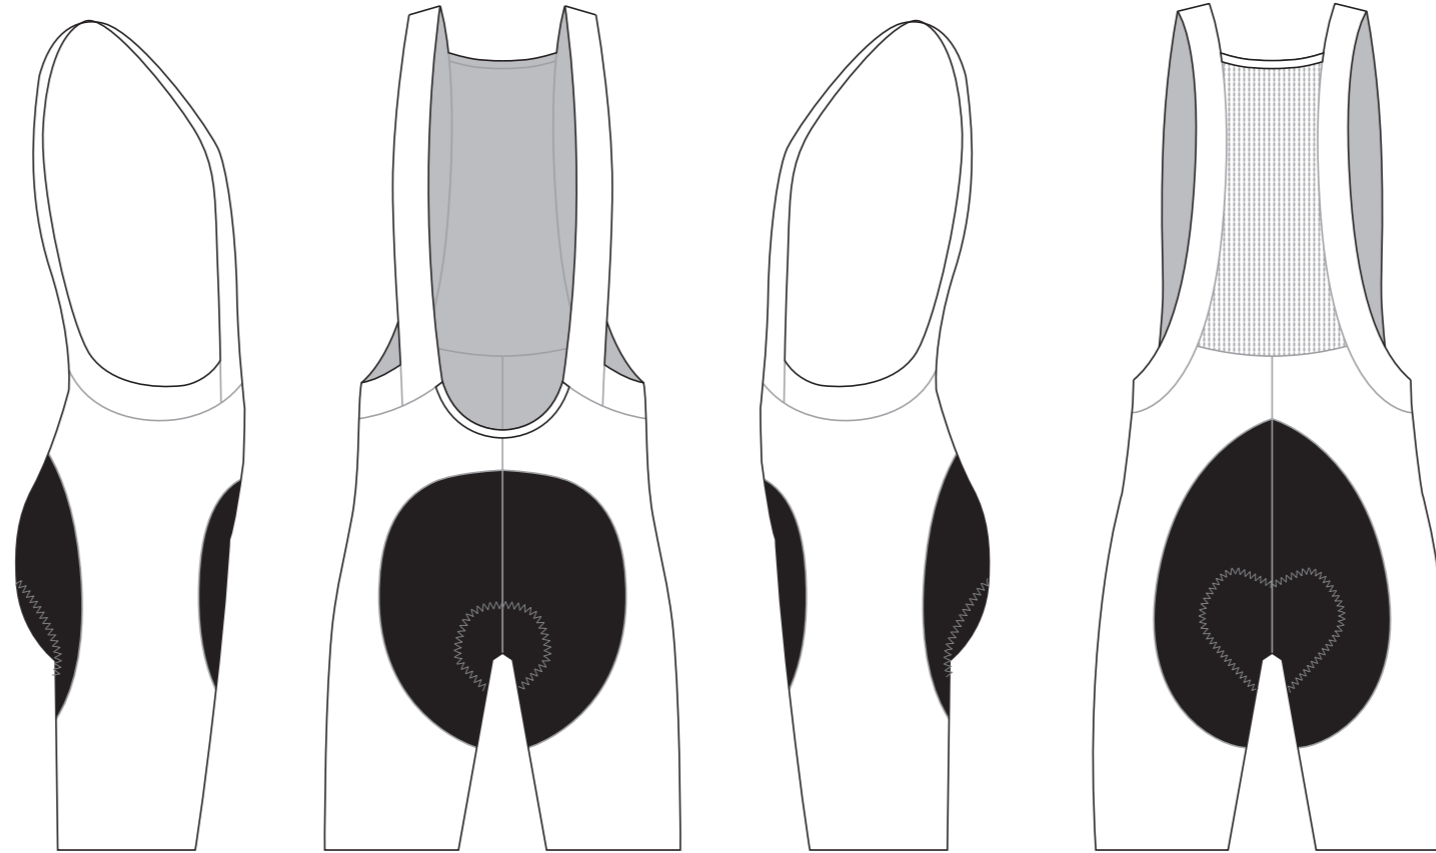

KBB003 Cycling Bib Shorts (PRO GRIP)

REAR PANEL

BIB BINDING

COLORS USED (PMS / CMYK):

KBB004 Cycling Bib Shorts (PRO GRIP)

BIB BINDING

COLORS USED (PMS / CMYK):

KBB005 Cycling Bib Shorts (PRO GRIP)

Women's Specific Cut

REAR PANEL

BIB BINDING

COLORS USED (PMS / CMYK):

✉ sales@limkoo.com

📘 🐦 📷 limkooapparel

KBB006 Cycling Bib Shorts (PRO GRIP)

RIGHT SIDE PANEL