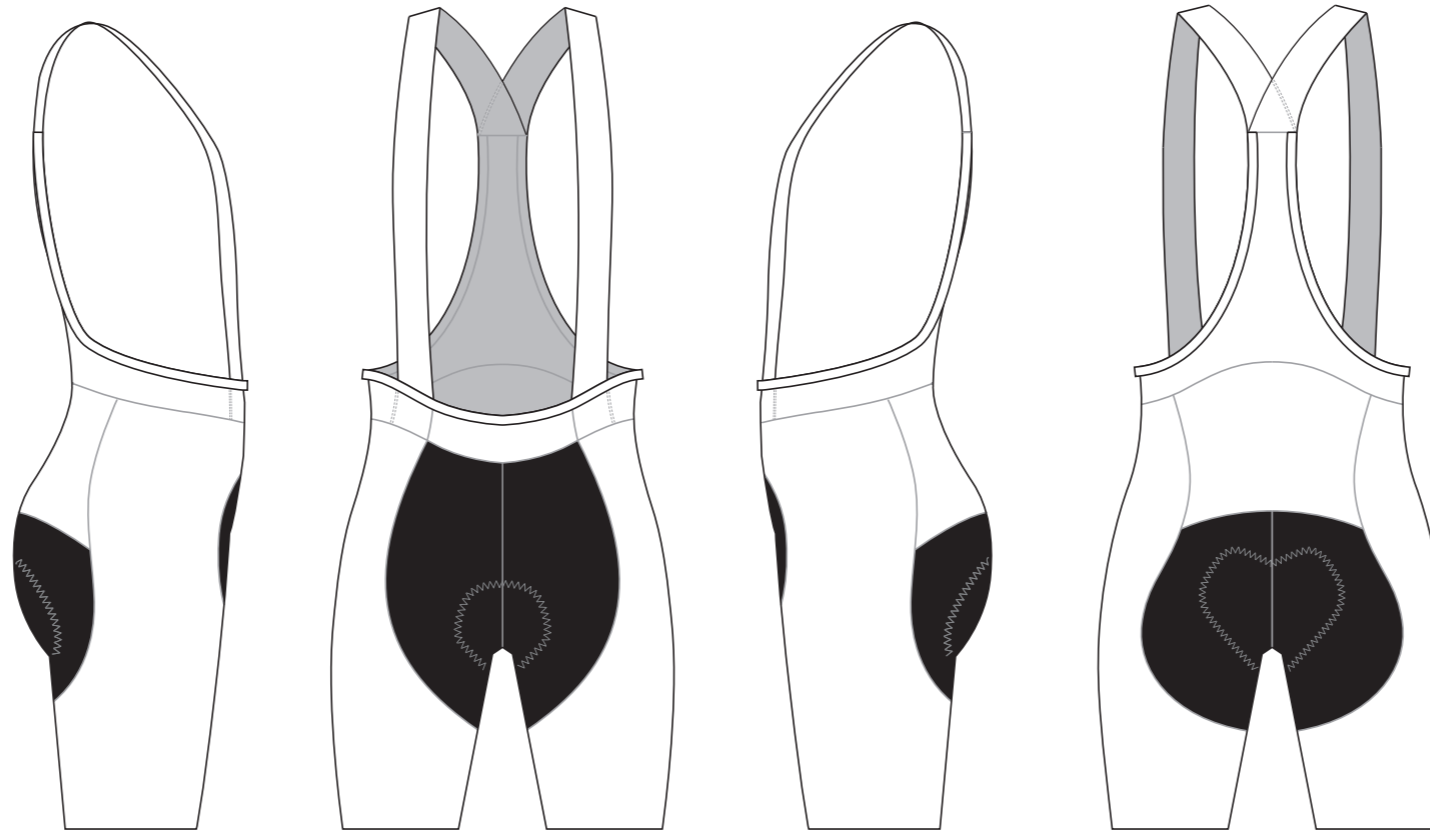

? C

? C

? C

? C

? C

? C

KBB010 Cycling Bib Shorts (PRO GRIP)

Women's Specific Cut

RIGHT SIDE PANEL

LEFT SIDE PANEL

BIB BINDING

COLORS USED (PMS / CMYK):

✉ sales@limkoo.com

📘 🐦 📷 [limkoocycling](#)