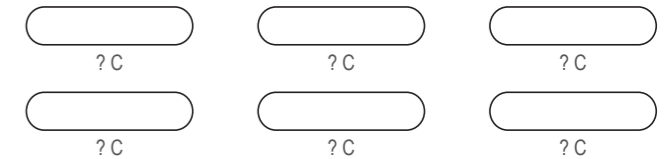

Women's Specific Cut

REAR PANEL

BIB BINDING

COLORS USED (PMS / CMYK):

✉ sales@limkoo.com

📘 🐦 📷 limkooapparel

KBB006 Cycling Bib Shorts (PRO GRIP)

RIGHT SIDE PANEL

LEFT SIDE PANEL

BIB BINDING

COLORS USED (PMS / CMYK):

KBB007 Cycling Bib Shorts

RIGHT SIDE PANEL

LEFT SIDE PANEL

BIB BINDING

COLORS USED (PMS / CMYK):