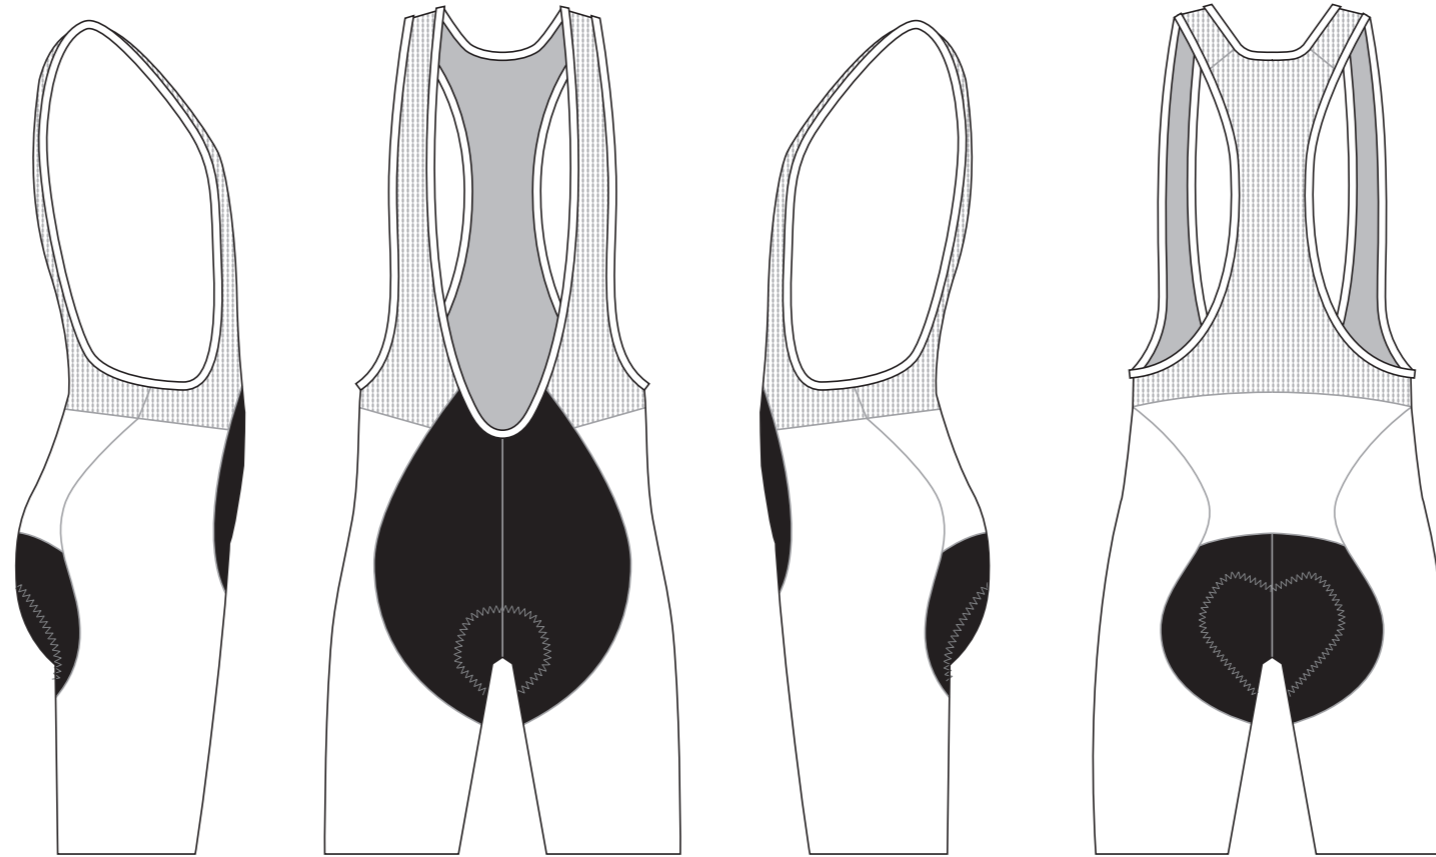

KBB006 Cycling Bib Shorts (PRO GRIP)

COLORS USED (PMS / CMYK):