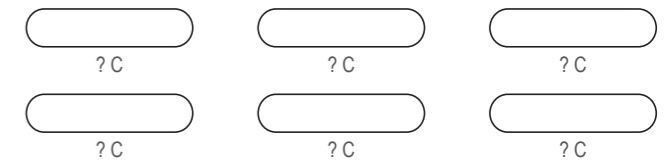

KBB001 Cycling Bib Shorts (PRO GRIP)

RIGHT SIDE PANEL

LEFT SIDE PANEL

BIB BINDING

COLORS USED (PMS / CMYK):

KBB002 Cycling Bib Shorts (PRO GRIP)

BIB BINDING

COLORS USED (PMS / CMYK):