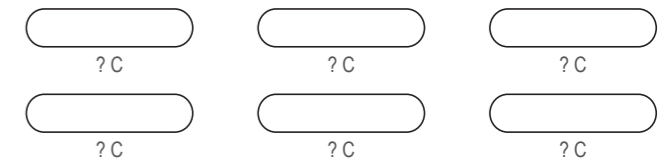

LEFT SIDE PANEL

BIB BINDING

COLORS USED (PMS / CMYK):

KBB007 Cycling Bib Shorts

RIGHT SIDE PANEL

LEFT SIDE PANEL

BIB BINDING

COLORS USED (PMS / CMYK):

? C

? C

? C

? C

? C

? C

KBB008 Cycling Bib Shorts (PRO GRIP)

RIGHT SIDE PANEL

LEFT SIDE PANEL

BIB BINDING

COLORS USED (PMS / CMYK):

KBB009 Cycling Bib Shorts (PRO GRIP)

RIGHT SIDE PANEL

LEFT SIDE PANEL

BIB BINDING

COLORS USED (PMS / CMYK):