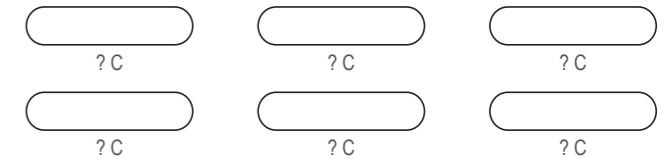

KBB001 Cycling Bib Shorts (PRO GRIP)

RIGHT SIDE PANEL

LEFT SIDE PANEL

BIB BINDING

COLORS USED (PMS / CMYK):

KBB002 Cycling Bib Shorts (PRO GRIP)

BIB BINDING

COLORS USED (PMS / CMYK):