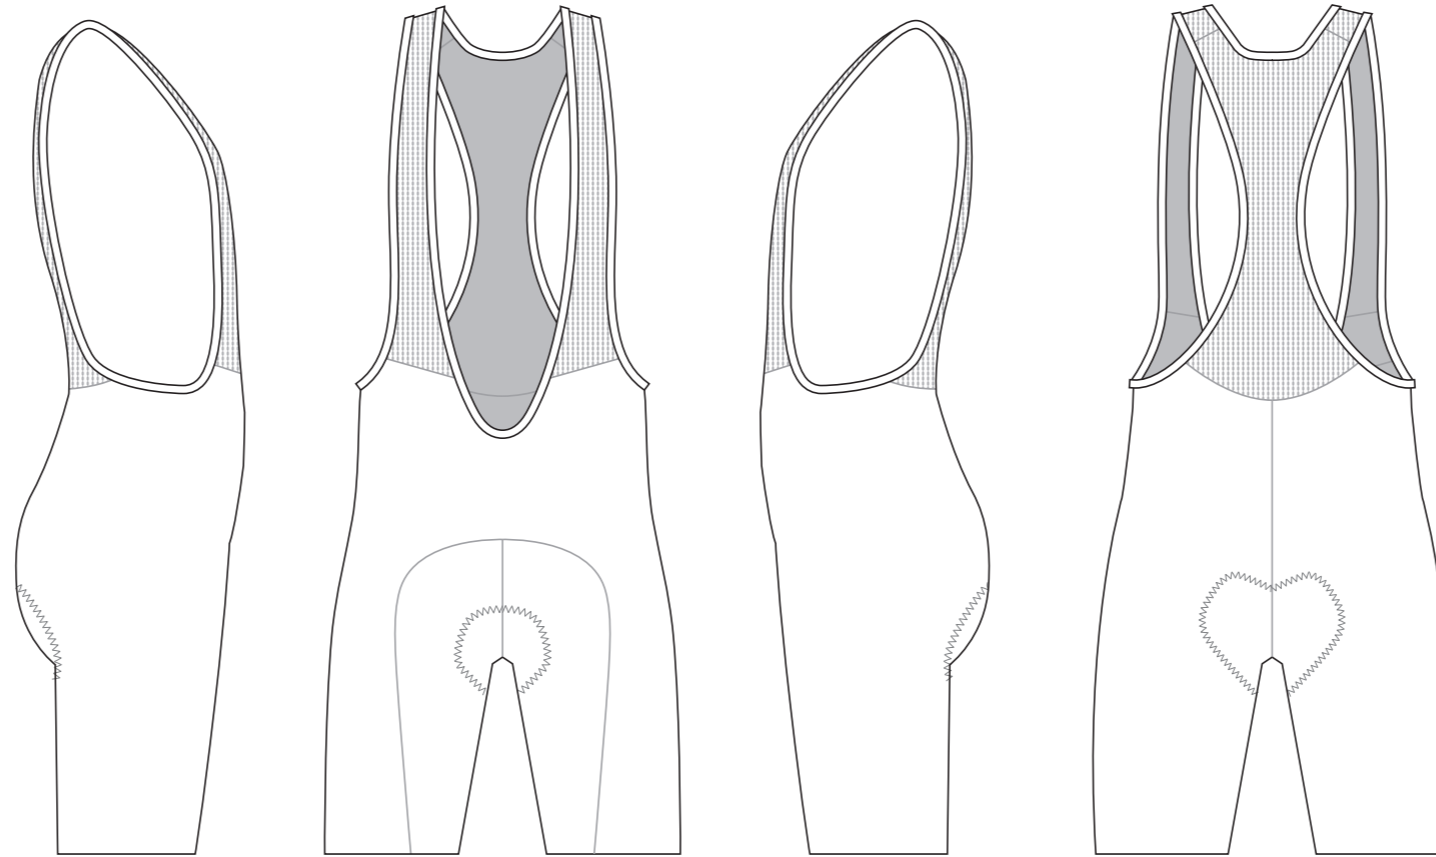

KBB003 Cycling Bib Shorts (PRO GRIP)

COLORS USED (PMS / CMYK):