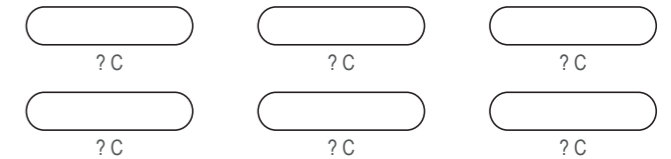

KBB001 Cycling Bib Shorts (PRO GRIP)

RIGHT SIDE PANEL

LEFT SIDE PANEL

BIB BINDING

COLORS USED (PMS / CMYK):

KBB002 Cycling Bib Shorts (PRO GRIP)

BIB BINDING

COLORS USED (PMS / CMYK):

KBB003 Cycling Bib Shorts (PRO GRIP)

REAR PANEL

BIB BINDING

COLORS USED (PMS / CMYK):

KBB004 Cycling Bib Shorts (PRO GRIP)

BIB BINDING

COLORS USED (PMS / CMYK):

KBB005 Cycling Bib Shorts (PRO GRIP)

Women's Specific Cut

REAR PANEL

BIB BINDING

COLORS USED (PMS / CMYK):

✉ sales@limkoo.com

📘 🐦 📷 limkooapparel

KBB006 Cycling Bib Shorts (PRO GRIP)

RIGHT SIDE PANEL