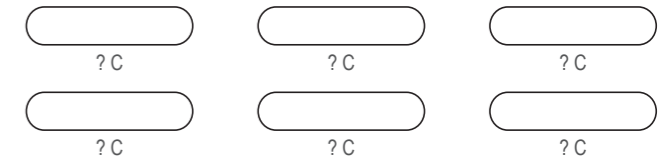

KBB001 Cycling Bib Shorts (PRO GRIP)

RIGHT SIDE PANEL

LEFT SIDE PANEL

BIB BINDING

COLORS USED (PMS / CMYK):

KBB002 Cycling Bib Shorts (PRO GRIP)

BIB BINDING

COLORS USED (PMS / CMYK):

KBB003 Cycling Bib Shorts (PRO GRIP)

REAR PANEL

BIB BINDING

COLORS USED (PMS / CMYK):

KBB004 Cycling Bib Shorts (PRO GRIP)

BIB BINDING

COLORS USED (PMS / CMYK):

KBB005 Cycling Bib Shorts (PRO GRIP)

Women's Specific Cut

REAR PANEL

BIB BINDING

COLORS USED (PMS / CMYK):

✉ sales@limkoo.com

📘 🐦 📷 limkooapparel

KBB006 Cycling Bib Shorts (PRO GRIP)

RIGHT SIDE PANEL