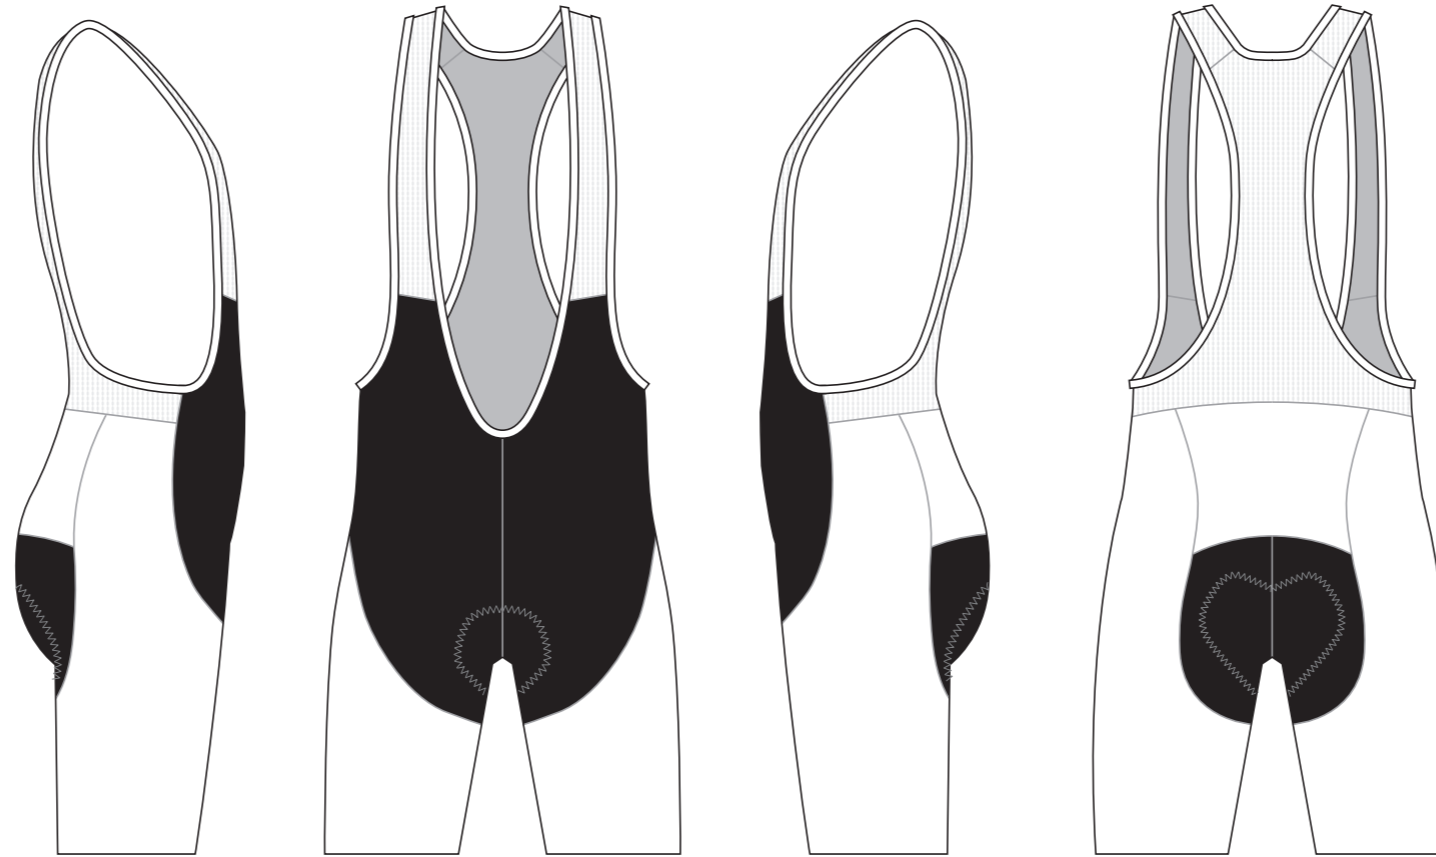

KBB001 Cycling Bib Shorts (PRO GRIP)

RIGHT SIDE PANEL

LEFT SIDE PANEL

BIB BINDING

COLORS USED (PMS / CMYK):

KBB002 Cycling Bib Shorts (PRO GRIP)

BIB BINDING

COLORS USED (PMS / CMYK):

Women's Specific Cut

REAR PANEL

BIB BINDING

COLORS USED (PMS / CMYK):

✉ sales@limkoo.com

📘 🐦 📷 limkooapparel

KBB006 Cycling Bib Shorts (PRO GRIP)

RIGHT SIDE PANEL