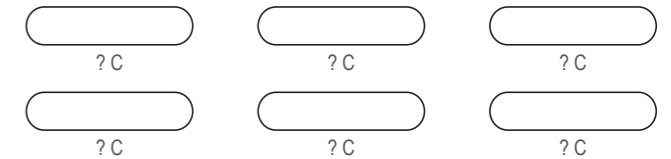

Women's Specific Cut

REAR PANEL

BIB BINDING

COLORS USED (PMS / CMYK):

✉ sales@limkoo.com

📘 🐦 📷 limkooapparel

KBB006 Cycling Bib Shorts (PRO GRIP)

RIGHT SIDE PANEL

LEFT SIDE PANEL

BIB BINDING

COLORS USED (PMS / CMYK):

KBB007 Cycling Bib Shorts

RIGHT SIDE PANEL

LEFT SIDE PANEL

BIB BINDING

COLORS USED (PMS / CMYK):