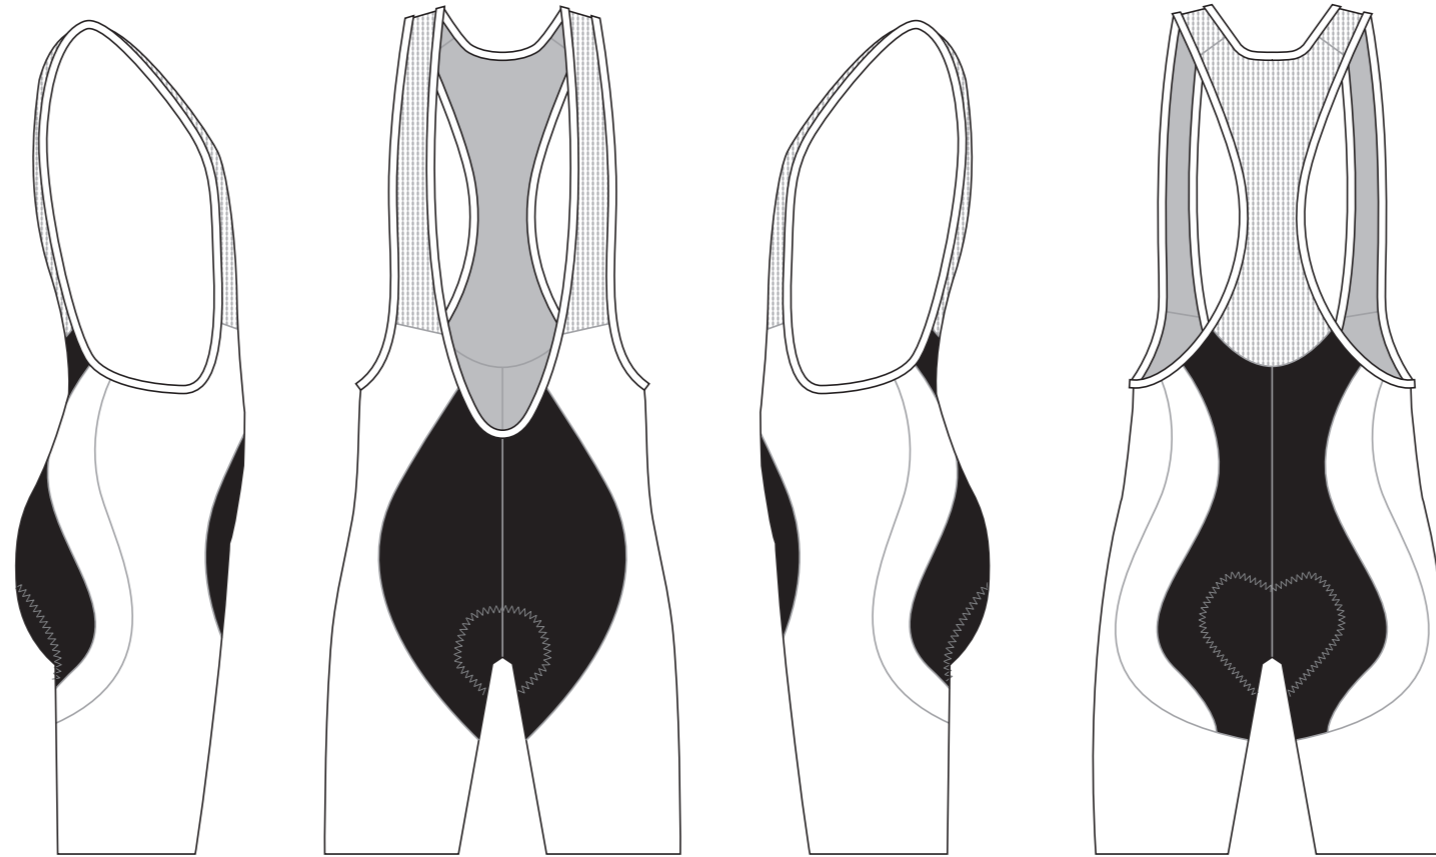

KBB001 Cycling Bib Shorts (PRO GRIP)

RIGHT SIDE PANEL

LEFT SIDE PANEL

BIB BINDING

COLORS USED (PMS / CMYK):

KBB002 Cycling Bib Shorts (PRO GRIP)

BIB BINDING

COLORS USED (PMS / CMYK):

Women's Specific Cut

REAR PANEL

BIB BINDING

COLORS USED (PMS / CMYK):

✉ sales@limkoo.com

📘 🐦 📷 limkooapparel

KBB006 Cycling Bib Shorts (PRO GRIP)

RIGHT SIDE PANEL