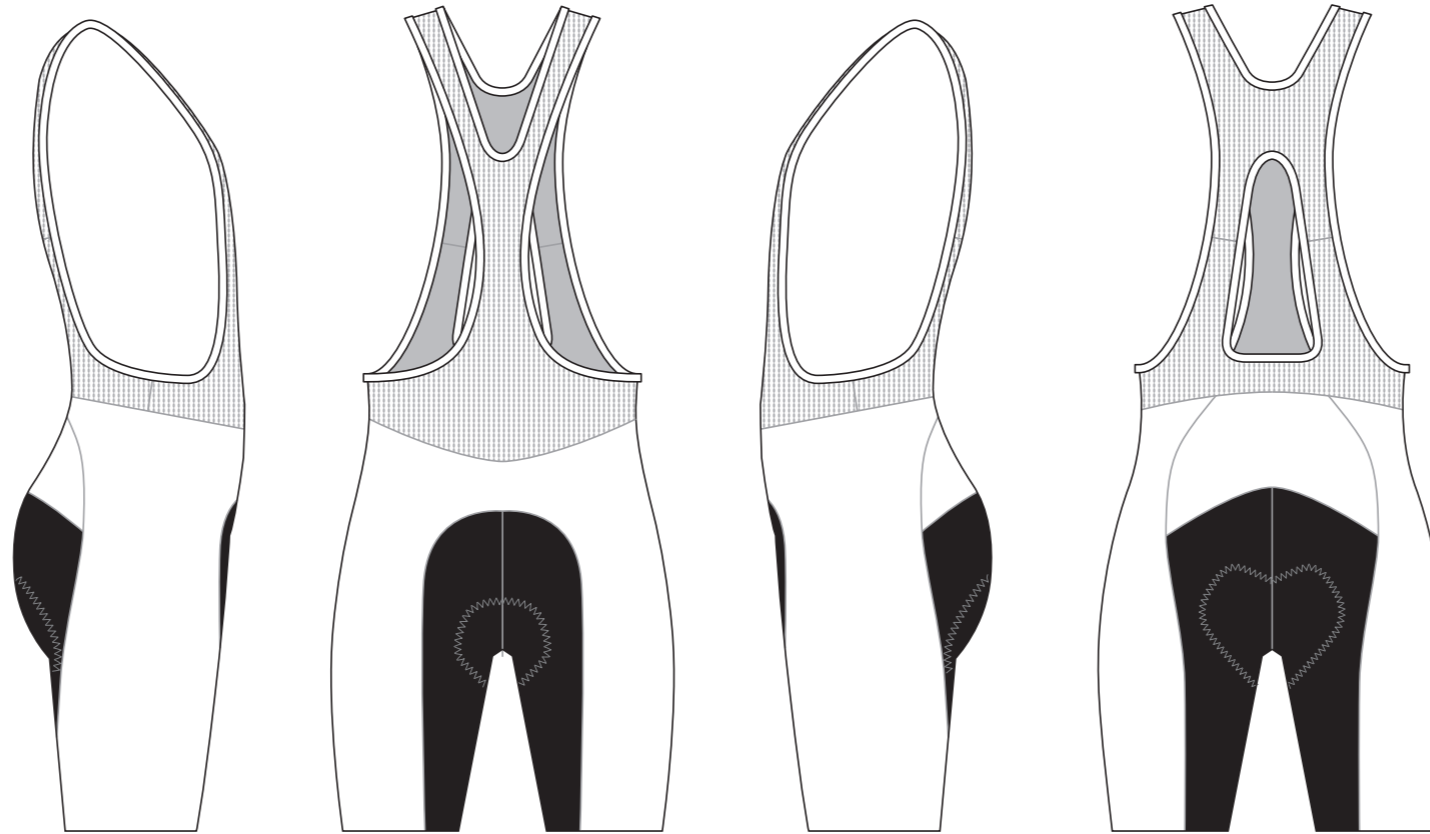

KBB001 Cycling Bib Shorts (PRO GRIP)

RIGHT SIDE PANEL

LEFT SIDE PANEL

BIB BINDING

COLORS USED (PMS / CMYK):

KBB002 Cycling Bib Shorts (PRO GRIP)

BIB BINDING

COLORS USED (PMS / CMYK):

KBB003 Cycling Bib Shorts (PRO GRIP)

REAR PANEL

BIB BINDING

COLORS USED (PMS / CMYK):

KBB004 Cycling Bib Shorts (PRO GRIP)

BIB BINDING

COLORS USED (PMS / CMYK):

KBB005 Cycling Bib Shorts (PRO GRIP)

Women's Specific Cut

REAR PANEL

BIB BINDING

COLORS USED (PMS / CMYK):

✉ sales@limkoo.com

📘 🐦 📷 limkooapparel

KBB006 Cycling Bib Shorts (PRO GRIP)

RIGHT SIDE PANEL