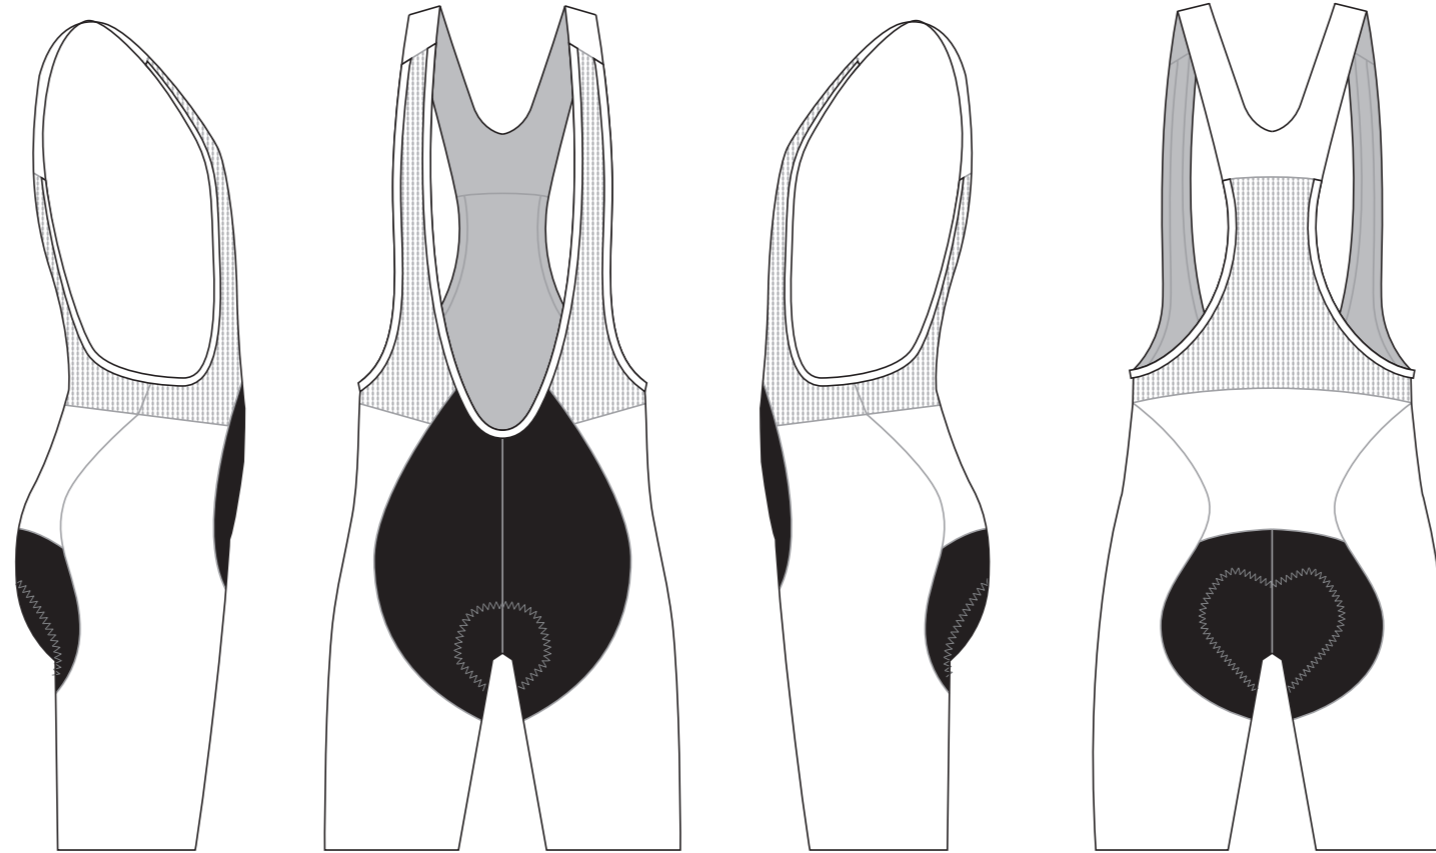

Women's Specific Cut

REAR PANEL

BIB BINDING

COLORS USED (PMS / CMYK):

✉ sales@limkoo.com

📘 🐦 📷 limkooapparel

KBB006 Cycling Bib Shorts (PRO GRIP)

RIGHT SIDE PANEL

LEFT SIDE PANEL

BIB BINDING

COLORS USED (PMS / CMYK):

KBB007 Cycling Bib Shorts

RIGHT SIDE PANEL

LEFT SIDE PANEL

BIB BINDING

COLORS USED (PMS / CMYK):