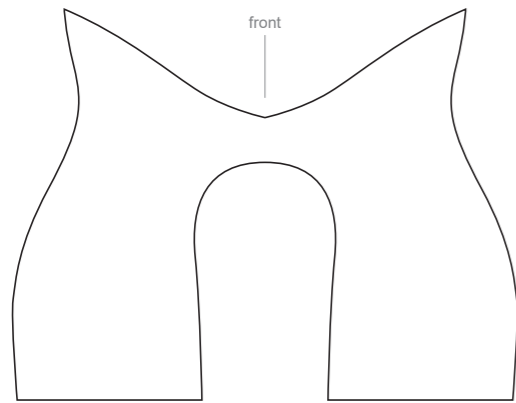

KBB001 Cycling Bib Shorts (PRO GRIP)

RIGHT SIDE PANEL

LEFT SIDE PANEL

BIB BINDING

COLORS USED (PMS / CMYK):

KBB002 Cycling Bib Shorts (PRO GRIP)

BIB BINDING

COLORS USED (PMS / CMYK):

KBB003 Cycling Bib Shorts (PRO GRIP)

REAR PANEL

BIB BINDING

COLORS USED (PMS / CMYK):

KBB004 Cycling Bib Shorts (PRO GRIP)

BIB BINDING

COLORS USED (PMS / CMYK):

KBB005 Cycling Bib Shorts (PRO GRIP)

Women's Specific Cut

REAR PANEL

BIB BINDING

COLORS USED (PMS / CMYK):

✉ sales@limkoo.com

📘 🐦 📷 limkooapparel

KBB006 Cycling Bib Shorts (PRO GRIP)

RIGHT SIDE PANEL