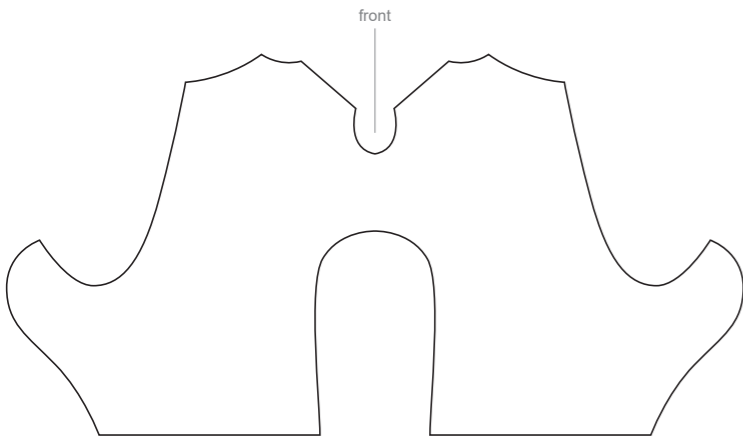

KBB003 Cycling Bib Shorts (PRO GRIP)

REAR PANEL