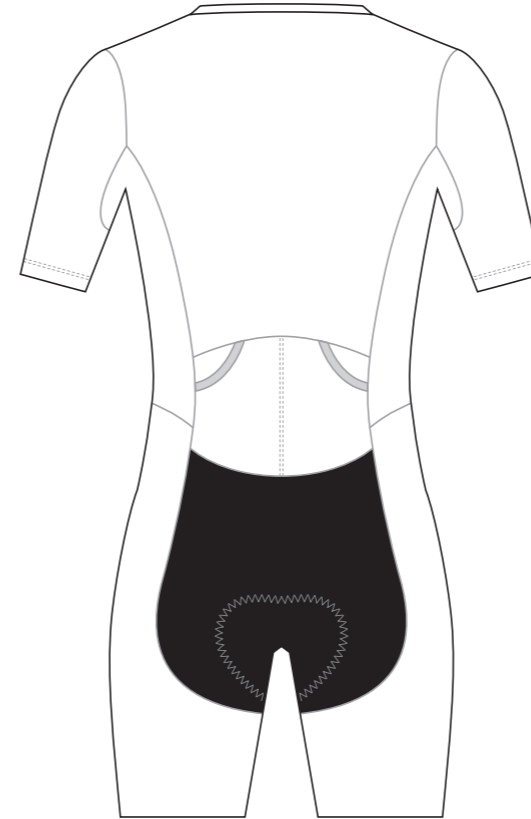

GBA001 Full Zip Sleeved Tri Suit(Grip)

RIGHT SIDE PANEL

LEFT SIDE PANEL

RIGHT SLEEVE

LEFT SLEEVE

COLORS USED (PMS / CMYK):

✉ sales@limkoo.com

📱 limkooapparel

GBA002 Full Zip Sleeved Tri Suit(Grip)

Women's Specific Cut

RIGHT SLEEVE

LEFT SLEEVE

RIGHT SIDE PANEL

LEFT SIDE PANEL

COLORS USED (PMS / CMYK):

✉ sales@limkoo.com

📱 limkooapparel

GBA003 Full Zip Sleeved Tri Suit(Grip)

COLORS USED (PMS / CMYK):

GBA004 Full Zip Sleeved Tri Suit(Grip)

RIGHT SIDE PANEL

LEFT SIDE PANEL

RIGHT SLEEVE

LEFT SLEEVE