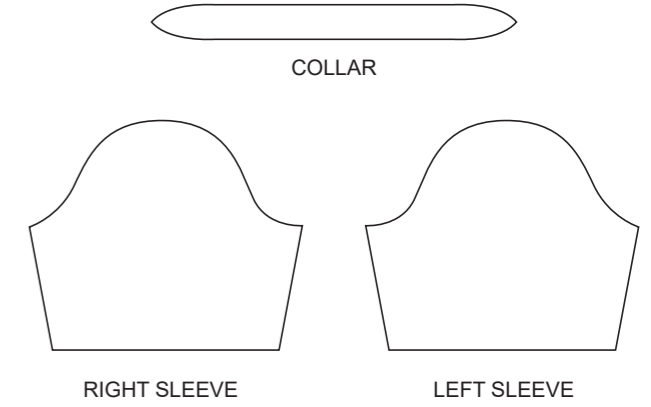

GBA001 Full Zip Sleeved Tri Suit(Grip)

RIGHT SIDE PANEL

LEFT SIDE PANEL

RIGHT SLEEVE

LEFT SLEEVE

COLORS USED (PMS / CMYK):

✉ sales@limkoo.com

📱 limkooapparel

GBA002 Full Zip Sleeved Tri Suit(Grip)

Women's Specific Cut

RIGHT SLEEVE

LEFT SLEEVE

RIGHT SIDE PANEL

LEFT SIDE PANEL

COLORS USED (PMS / CMYK):

✉ sales@limkoo.com

📱 limkooapparel

GBA003 Full Zip Sleeved Tri Suit(Grip)

COLORS USED (PMS / CMYK):

GBA004 Full Zip Sleeved Tri Suit(Grip)

RIGHT SIDE PANEL

LEFT SIDE PANEL

RIGHT SLEEVE

LEFT SLEEVE