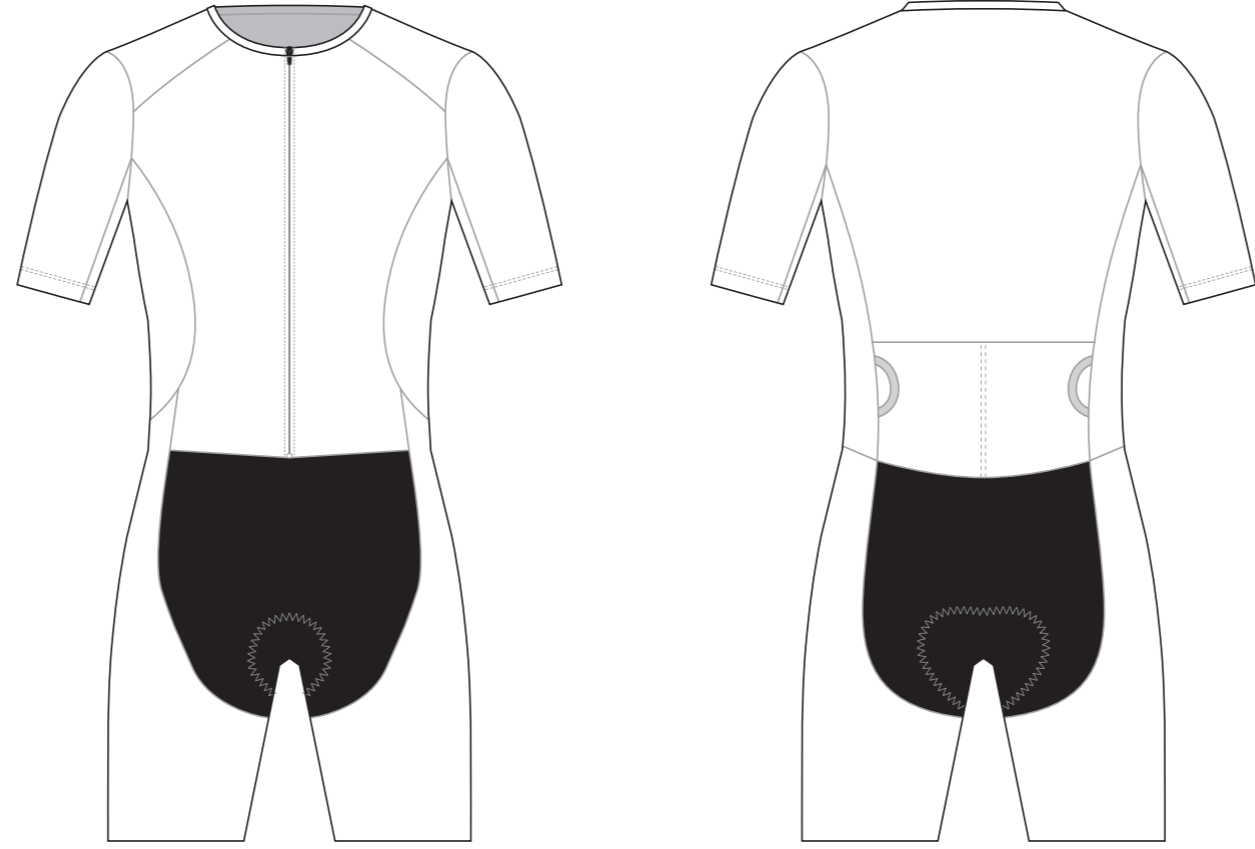

GBA001 Full Zip Sleeved Tri Suit(Grip)

RIGHT SIDE PANEL

LEFT SIDE PANEL

RIGHT SLEEVE

LEFT SLEEVE

COLORS USED (PMS / CMYK):

✉ sales@limkoo.com

📱 limkooapparel

GBA002 Full Zip Sleeved Tri Suit(Grip)

Women's Specific Cut

RIGHT SLEEVE

LEFT SLEEVE

RIGHT SIDE PANEL

LEFT SIDE PANEL

COLORS USED (PMS / CMYK):

✉ sales@limkoo.com

📱 limkooapparel

GBA003 Full Zip Sleeved Tri Suit(Grip)

COLORS USED (PMS / CMYK):

GBA004 Full Zip Sleeved Tri Suit(Grip)

RIGHT SIDE PANEL

LEFT SIDE PANEL

RIGHT SLEEVE

LEFT SLEEVE

COLORS USED (PMS / CMYK):

GBA005 Full Zip Sleeved Tri Suit(Grip)

RIGHT SIDE PANEL

LEFT SIDE PANEL

RIGHT SLEEVE

LEFT SLEEVE

COLORS USED (PMS / CMYK):

? C