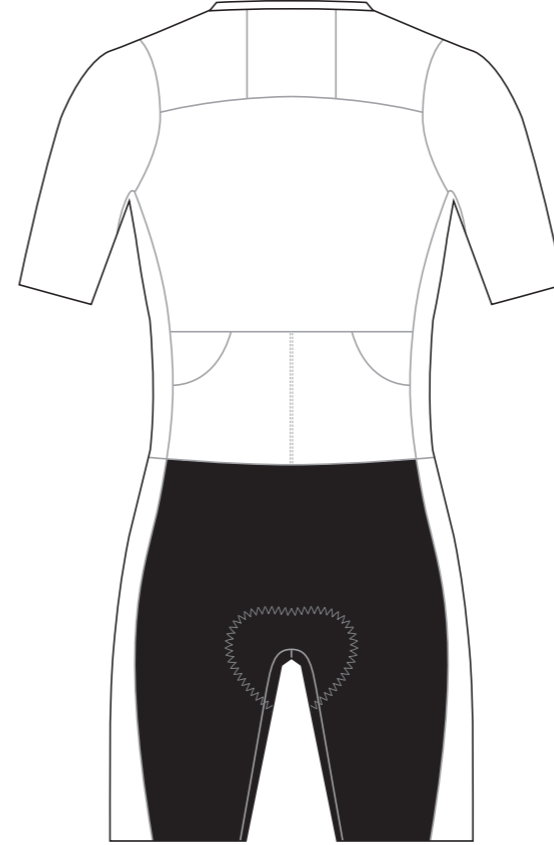

📱 limkooapparel

GBA003 Full Zip Sleeved Tri Suit(Grip)

COLORS USED (PMS / CMYK):

GBA004 Full Zip Sleeved Tri Suit(Grip)

RIGHT SIDE PANEL

LEFT SIDE PANEL

RIGHT SLEEVE

LEFT SLEEVE

COLORS USED (PMS / CMYK):

GBA005 Full Zip Sleeved Tri Suit(Grip)

RIGHT SIDE PANEL

LEFT SIDE PANEL

RIGHT SLEEVE

LEFT SLEEVE

COLORS USED (PMS / CMYK):

? C