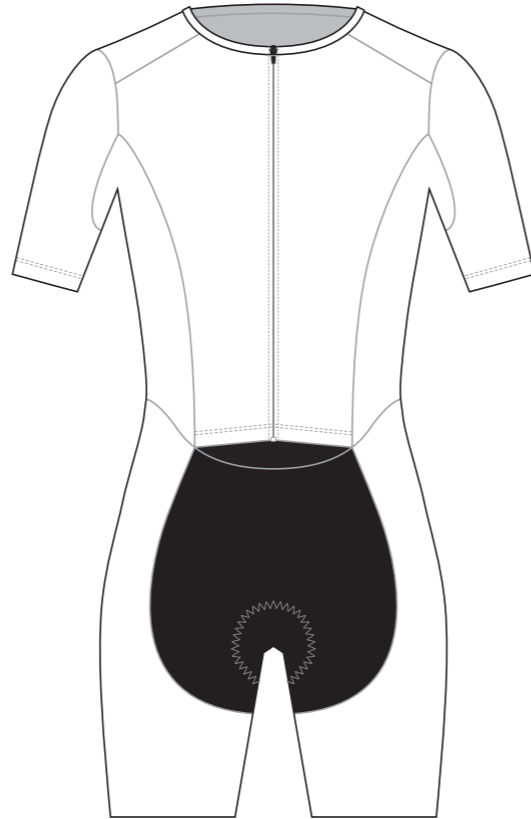

GBA001 Full Zip Sleeved Tri Suit(Grip)

RIGHT SIDE PANEL

LEFT SIDE PANEL

RIGHT SLEEVE

LEFT SLEEVE

COLORS USED (PMS / CMYK):

✉ sales@limkoo.com

📱 limkooapparel

GBA002 Full Zip Sleeved Tri Suit(Grip)

Women's Specific Cut

RIGHT SLEEVE

LEFT SLEEVE

RIGHT SIDE PANEL

LEFT SIDE PANEL

COLORS USED (PMS / CMYK):

✉ sales@limkoo.com

📱 limkooapparel

GBA003 Full Zip Sleeved Tri Suit(Grip)

COLORS USED (PMS / CMYK):

GBA004 Full Zip Sleeved Tri Suit(Grip)

RIGHT SIDE PANEL

LEFT SIDE PANEL

RIGHT SLEEVE

LEFT SLEEVE