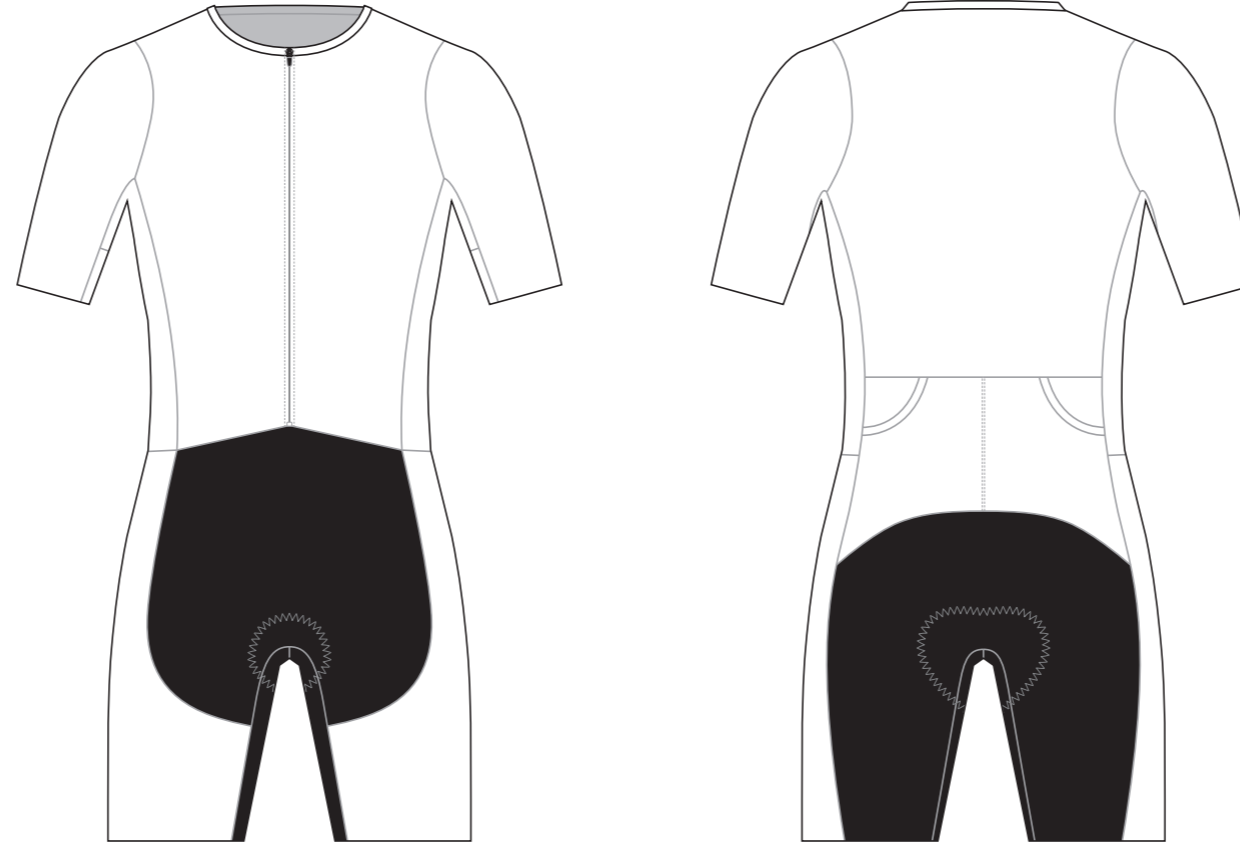

GBA002 Full Zip Sleeved Tri Suit(Grip)

Women's Specific Cut

RIGHT SLEEVE

LEFT SLEEVE

RIGHT SIDE PANEL

LEFT SIDE PANEL

COLORS USED (PMS / CMYK):

✉ sales@limkoo.com

📱 limkooapparel

GBA003 Full Zip Sleeved Tri Suit(Grip)

COLORS USED (PMS / CMYK):

GBA004 Full Zip Sleeved Tri Suit(Grip)

RIGHT SIDE PANEL

LEFT SIDE PANEL

RIGHT SLEEVE

LEFT SLEEVE