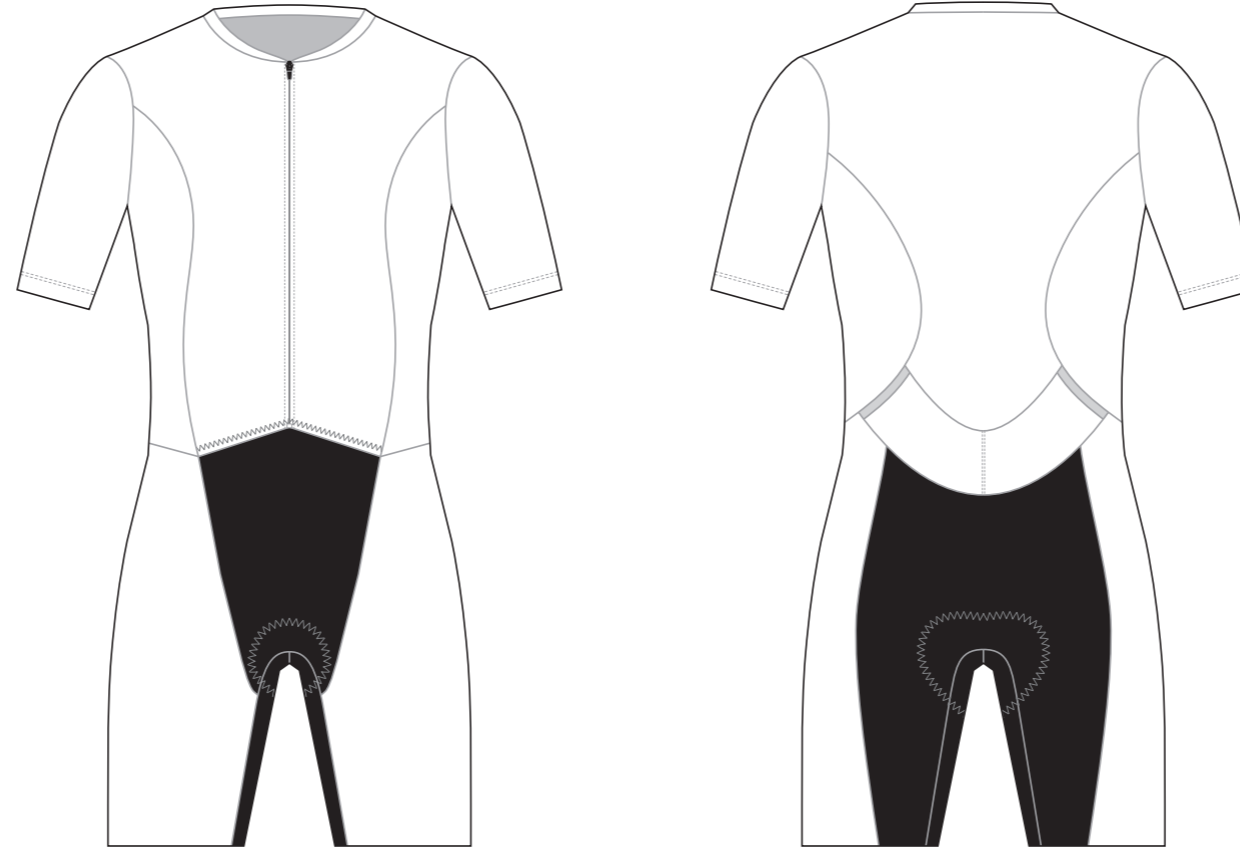

GBA001 Full Zip Sleeved Tri Suit(Grip)

RIGHT SIDE PANEL

LEFT SIDE PANEL

RIGHT SLEEVE

LEFT SLEEVE

COLORS USED (PMS / CMYK):

✉ sales@limkoo.com

📱 limkooapparel

GBA002 Full Zip Sleeved Tri Suit(Grip)

Women's Specific Cut

RIGHT SLEEVE

LEFT SLEEVE

RIGHT SIDE PANEL

LEFT SIDE PANEL

COLORS USED (PMS / CMYK):

✉ sales@limkoo.com

📱 limkooapparel

GBA003 Full Zip Sleeved Tri Suit(Grip)

COLORS USED (PMS / CMYK):

GBA004 Full Zip Sleeved Tri Suit(Grip)

RIGHT SIDE PANEL

LEFT SIDE PANEL

RIGHT SLEEVE

LEFT SLEEVE

COLORS USED (PMS / CMYK):

GBA005 Full Zip Sleeved Tri Suit(Grip)

RIGHT SIDE PANEL

LEFT SIDE PANEL

RIGHT SLEEVE

LEFT SLEEVE

COLORS USED (PMS / CMYK):

? C