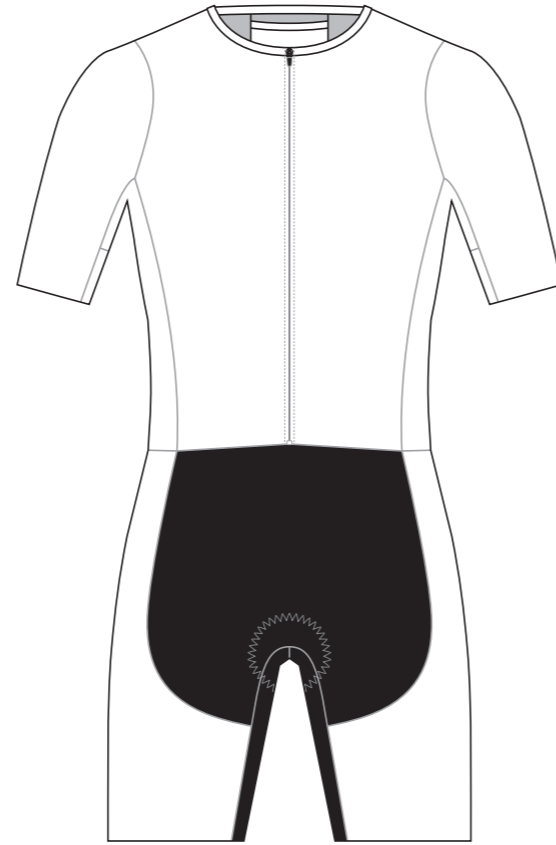

📱 limkooapparel

GBA003 Full Zip Sleeved Tri Suit(Grip)

COLORS USED (PMS / CMYK):

GBA004 Full Zip Sleeved Tri Suit(Grip)

RIGHT SIDE PANEL

LEFT SIDE PANEL

RIGHT SLEEVE

LEFT SLEEVE

COLORS USED (PMS / CMYK):

GBA005 Full Zip Sleeved Tri Suit(Grip)

RIGHT SIDE PANEL

LEFT SIDE PANEL

RIGHT SLEEVE

LEFT SLEEVE

COLORS USED (PMS / CMYK):

? C