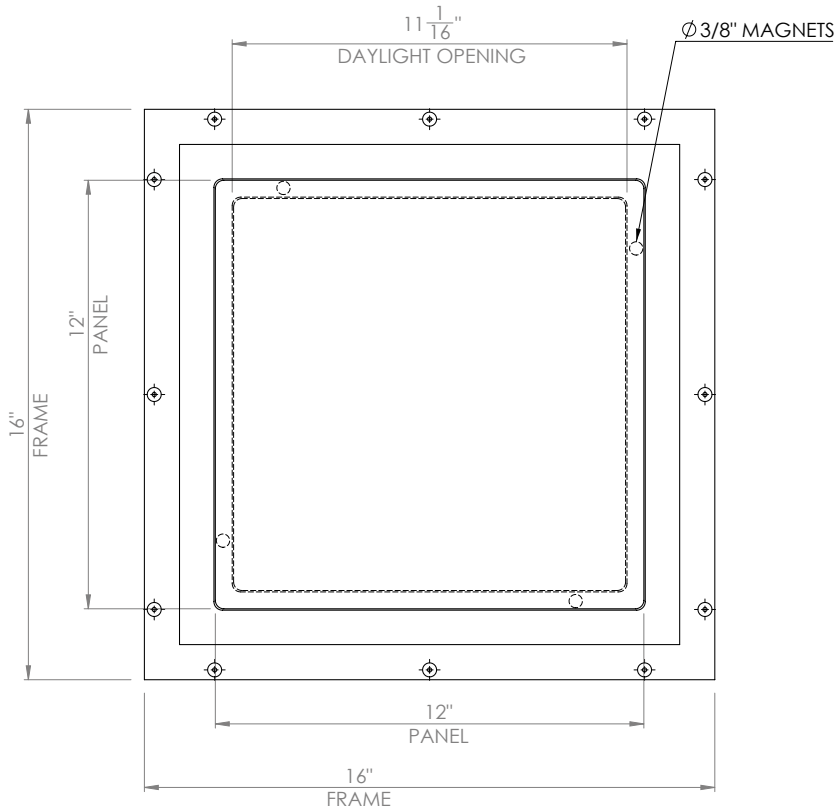

## Sizes Available:

- 6" x 6"
- 8" x 8"
- 10" x 10"
- 12" x 12"
- 14" x 14"
- 16" x 16"
- 18" x 18"
- 20" x 20"
- 24" x 24"
- Custom Sizes

**Note:**

This technical data sheet has been carefully drawn up to the best of our knowledge. We accept no liability for any mistakes, errors in standards or printing errors. In addition, technical modifications can result from the continuous further development, as well as from changes in data from material suppliers. The contents of this technical leaflet should therefore not be considered as instructions for use or as legally binding.

## Standard Ceiling Panel Dimensions

### Notes:

- When ordering use "PANEL" size, not frame size. All SKUs are Panel Sizes
- Drawings show a 1/2" panel; all dimensions except for thickness apply to 5/8" panels
- Drawings show a 12" x 12" panel; the difference from the panel size to frame dimension and daylight opening is the same for all panel sizes
- Additional screw holes are provided for larger panel sizes

### Notes:

- When ordering use "PANEL" size, not frame size. All SKUs are Panel Sizes
- Drawings show a 1/2" panel; all dimensions except for thickness apply to 5/8" panels
- Drawings show a 12" x 12" panel; the difference from the panel size to frame dimension and daylight opening is the same for all panel sizes
- Additional screw holes and magnets are provided for larger panel sizes
- For use in vertical applications only