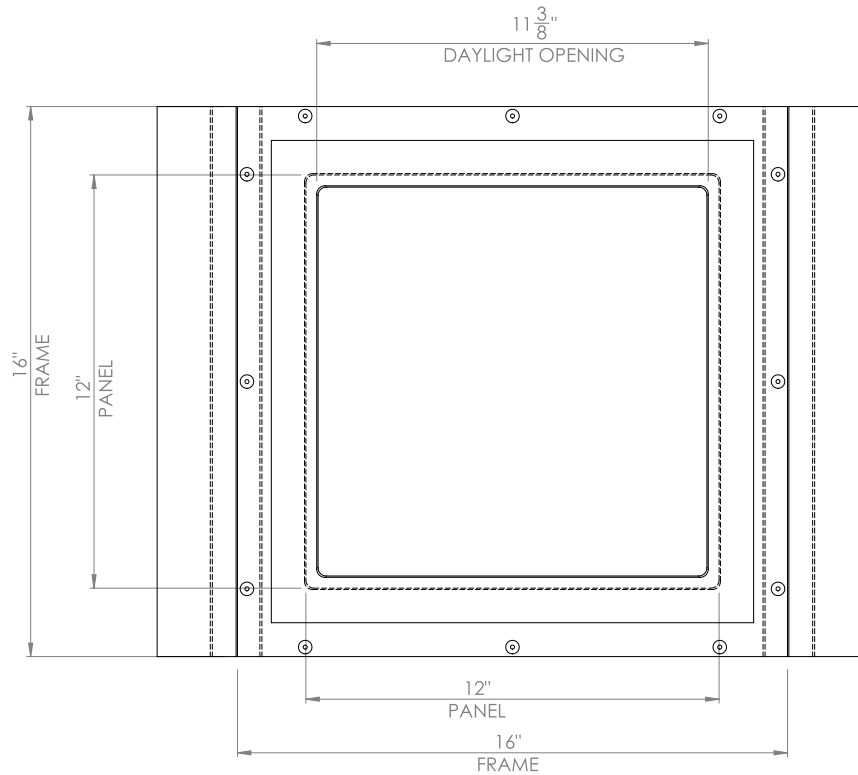

## Sizes Available:

- 6" x 6"
- 8" x 8"
- 10" x 10"
- 12" x 12"
- 14" x 14"
- 16" x 16"
- 18" x 18"
- 20" x 20"
- 24" x 24"
- Custom Sizes

**Note:**

This technical data sheet has been carefully drawn up to the best of our knowledge. We accept no liability for any mistakes, errors in standards or printing errors. In addition, technical modifications can result from the continuous further development, as well as from changes in data from material suppliers. The contents of this technical leaflet should therefore not be considered as instructions for use or as legally binding.

## Technical Specifications

Material	MDF (Medium Density Fiberboard)
Thickness	1/2" or 5/8"
Approx Weight 1/2" Panels	2.2 lbs/sq ft
Approx Weight 5/8" Panels	2.7 lbs/sq ft
Finish	All Raw MDF OR Primed Frame and Raw MDF Panel
Magnet Type (Wall Panels Only)	Neodymium (NdFeB)
Primer Type (Primed Panels Only)	Waterborne low-VOC primer

### Notes:

- When ordering use "PANEL" size, not frame size. All SKUs are Panel Sizes
- Drawings show a 1/2" panel; all dimensions except for thickness apply to 5/8" panels
- Drawings show a 12" x 12" panel; the difference from the panel size to frame dimension and daylight opening is the same for all panel sizes
- Additional screw holes are provided for larger panel sizes

### Notes:

- When ordering use "PANEL" size, not frame size. All SKUs are Panel Sizes
- Drawings show a 1/2" panel; all dimensions except for thickness apply to 5/8" panels
- Drawings show a 12" x 12" panel; the difference from the panel size to frame dimension and daylight opening is the same for all panel sizes
- Additional screw holes and magnets are provided for larger panel sizes
- For use in vertical applications only