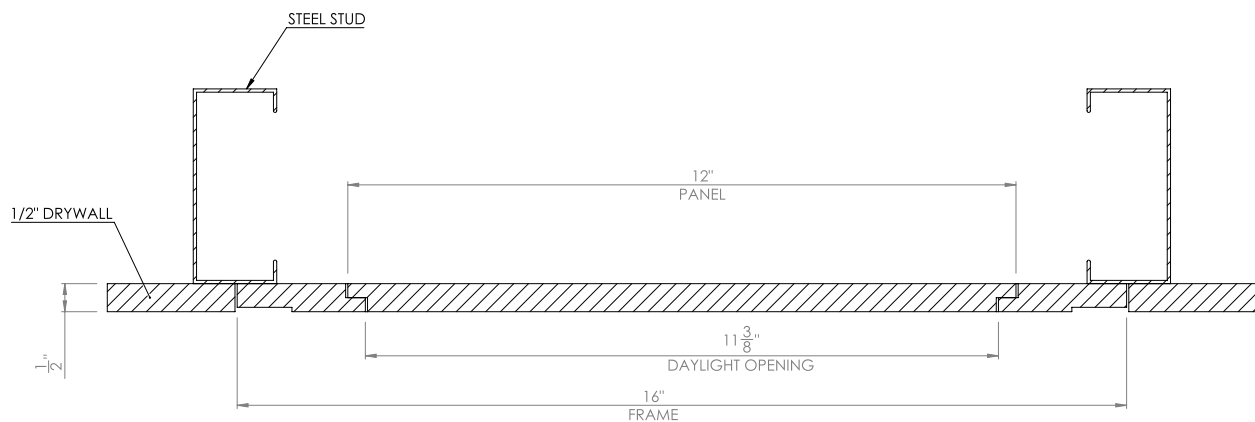

## Standard Ceiling Panel Dimensions

### Notes:

- When ordering use "PANEL" size, not frame size. All SKUs are Panel Sizes
- Drawings show a 1/2" panel; all dimensions except for thickness apply to 5/8" panels
- Drawings show a 12" x 12" panel; the difference from the panel size to frame dimension and daylight opening is the same for all panel sizes
- Additional screw holes are provided for larger panel sizes

### Notes:

- When ordering use "PANEL" size, not frame size. All SKUs are Panel Sizes
- Drawings show a 1/2" panel; all dimensions except for thickness apply to 5/8" panels
- Drawings show a 12" x 12" panel; the difference from the panel size to frame dimension and daylight opening is the same for all panel sizes
- Additional screw holes and magnets are provided for larger panel sizes
- For use in vertical applications only