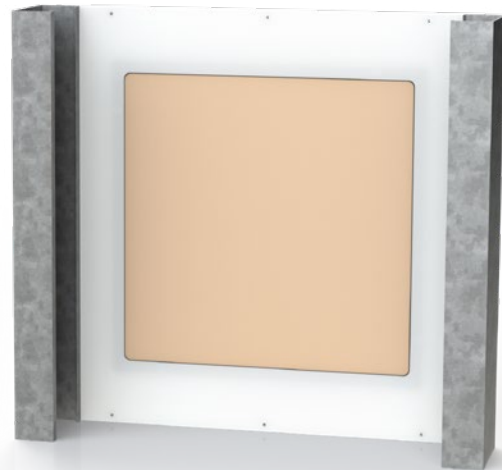

Note:

This technical data sheet has been carefully drawn up to the best of our knowledge. We accept no liability for any mistakes, errors in standards or printing errors. In addition, technical modifications can result from the continuous further development, as well as from changes in data from material suppliers. The contents of this technical leaflet should therefore not be considered as instructions for use or as legally binding.

Last Revised: 2024-01-11

All Rights Reserved 2024 - Hammer Hill Diversified LTD.