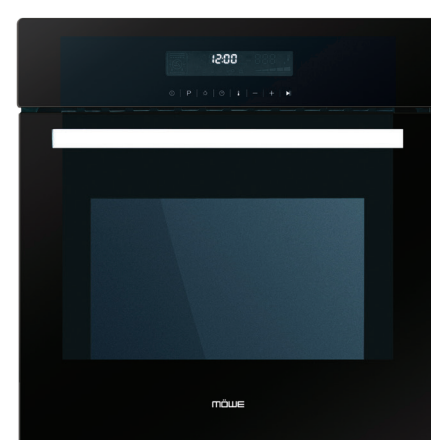

FREE GLOBE 3-pc Bathroom Gift Set (worth \$150)

2. Rinnai Gas Water Heater REU-10RFM

3. Macro Smart Gas Water Heater MA-10WFE App-controlled

4. Macro Gas Water Heater MA-10FE

*Promo applies to modulated models only

90cm Black Slim Hood MW980B

Smart Oven MW670S OR MW670G

Macro Smart Gas Water Heater MA-10WFE

Wi-Fi Smart Switch

Kitchen Appliances^{AA}

Ultra Slim Stainless Steel Hood (90cm Series) CG-9900

Built-in Dish Washer (60cm Series) CG-8700DW