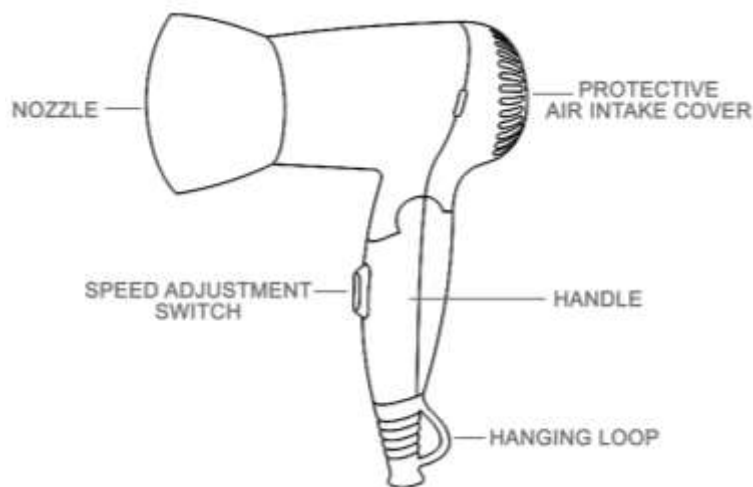

CONGRATULATIONS

You are now a proud new owner of a KYOWA Hair Dryer model no. KW-5812.

Before using for the first time, kindly take time to carefully read your instruction manual. Please observe all safety precautions and follow operating procedures. After reading, kindly store your instruction manual in a safe place for your future reference. Should you pass on this Hair Dryer to a third party, please hand over this instruction manual as well.

PARTS DESCRIPTION

IMPORTANT SAFEGUARDS

When using the Hair Dryer, basic safety precautions should always be followed:

- Always operate your KYOWA Hair Dryer from a power source of the same voltage and frequency rating as indicated on the rating label.
- Do not operate the Hair Dryer if any part of it has been damaged. Return the appliance to the nearest authorized dealer or service facility for repair.
- Do not operate or place any part of your Hair Dryer on or near any hot surface such as a gas or electric burner, hotplate or heated oven.
- Do not use or replace accessories of the Hair Dryer, other than the ones originally provided.
- Do not touch Hair Dryer with wet hands.
- Do not attach the air diffuser nozzle on the Hair Dryer while it is turned ON.
- Avoid touching hot surfaces of the Hair Dryer during use. Use the handle only.
- Never leave the Hair Dryer unattended when turned ON.
- Always turn setting controls to OFF before disconnecting the cord from the power supply. Hold plug when unplugging from socket. Do not unplug by pulling the supply cord.
- Do not tie power plug around the Hair Dryer.
- Switch OFF and unplug the Hair Dryer from outlet when not in use or before cleaning.
- To reduce the risk of electric shock, do not immerse or expose the Hair Dryer to rain, moisture or any liquid.
- Keep out of reach from children or from persons with mental or physical disabilities.
- This KYOWA Hair Dryer is intended for normal domestic/household use only. This model is not suitable for commercial use.