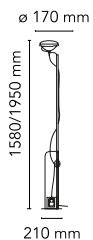

## Toio

by Achille & Pier Giacomo Castiglioni , 1962

Floor lamp providing indirect lighting. Angle iron and formed steel base, painted in a variety of colors. Hexagonal nickel-plated brass height-adjustable stem with telescopic head. On the cable there is the electronic dimmer which allows the regulation of light brightness.

Mounting	Floor
Environment	Indoor
Weight	8.2 Kg
Light sources available	1 x LED 23W Pro-Par56 GX16d 1600lm 3000K [e] cod. RF27690 dimmerabile 1 x 300W aluPAR 56 MFL 3000K 3600 lm [i] cod. RF17899 DIMMER
Emergency	Without
Switching	On the cable there is the electronic dimmer which allows the regulation of light brightness with a dial.
Dimmer	Included
Voltage	220-240V
Power	MAX 300W
Battery	No
Supply included	Yes
Cord Length	2470 mm
Materials	Steel
Colors	<ul style="list-style-type: none"> <li><span style="display: inline-block; width: 10px; height: 10px; background-color: #cccccc; border-radius: 50%; margin-right: 5px;"></span> F7600009 - White</li> <li><span style="display: inline-block; width: 10px; height: 10px; background-color: #333333; border-radius: 50%; margin-right: 5px;"></span> F7600030 - Black</li> <li><span style="display: inline-block; width: 10px; height: 10px; background-color: #cc0000; border-radius: 50%; margin-right: 5px;"></span> F7600035 - Red</li> </ul>
Certificate	