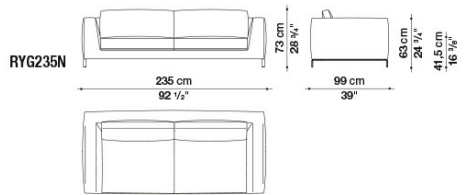

Technical drawings

RYG235N