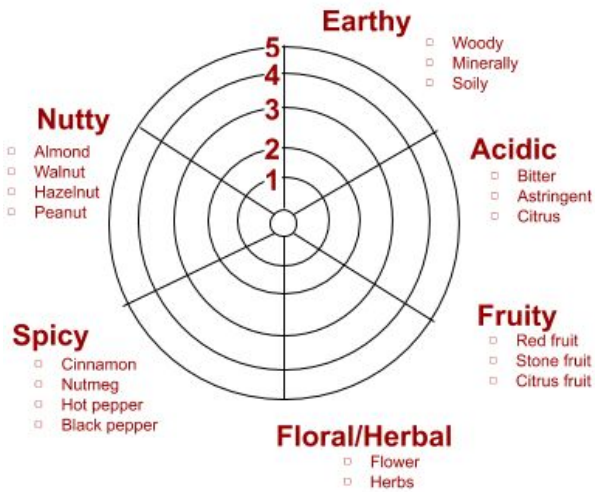

Date of Tasting: _____

CHOCOLATE TASTING 201 KIT TASTING SHEET

Instructions available: chugachchocolates.com/pages/tasting-sheet

Single Origin - Fiji

Appearance and Smell:

Tasting Notes:

Single Origin - Madagascar

Appearance and Smell:

Tasting Notes:

Single Origin - Dominican Republic

Appearance and Smell:

Tasting Notes:
