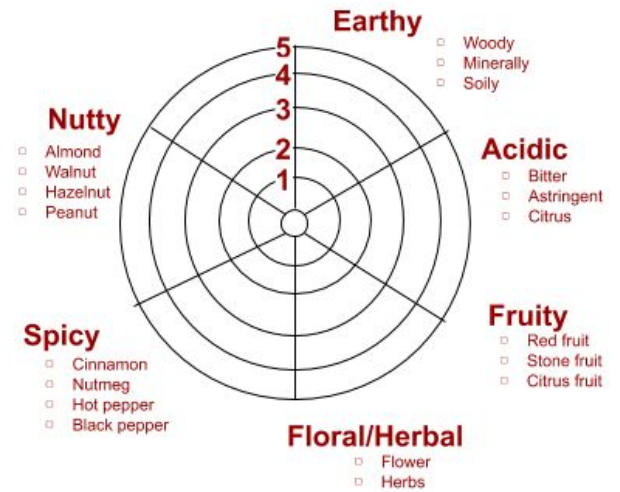

Date of Tasting: _____

CHOCOLATE TASTING 201 KIT TASTING SHEET

Instructions available: chugachchocolates.com/pages/tasting-sheet

Single Origin - Fiji

Appearance and Smell:

Tasting Notes:

Single Origin - Madagascar

Appearance and Smell:

Tasting Notes:

Single Origin - Dominican Republic

Appearance and Smell:

Tasting Notes:
