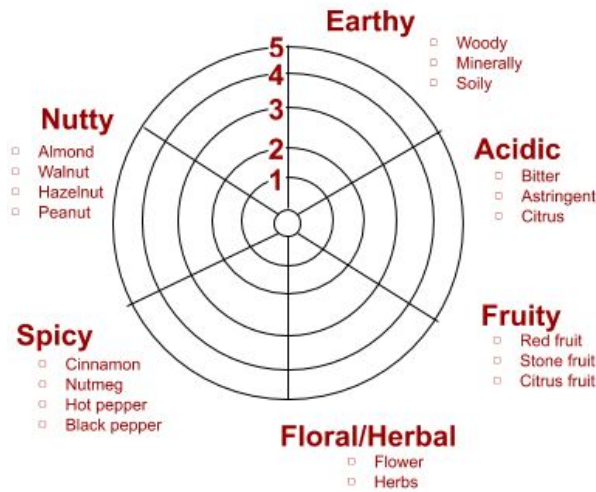

Date of Tasting: _____

CHOCOLATE TASTING 201 KIT TASTING SHEET

Instructions available: chugachchocolates.com/pages/tasting-sheet

Single Origin - Fiji

Appearance and Smell:

Tasting Notes:

Single Origin - Madagascar

Appearance and Smell:

Tasting Notes:

Single Origin - Dominican Republic

Appearance and Smell:

Tasting Notes:
