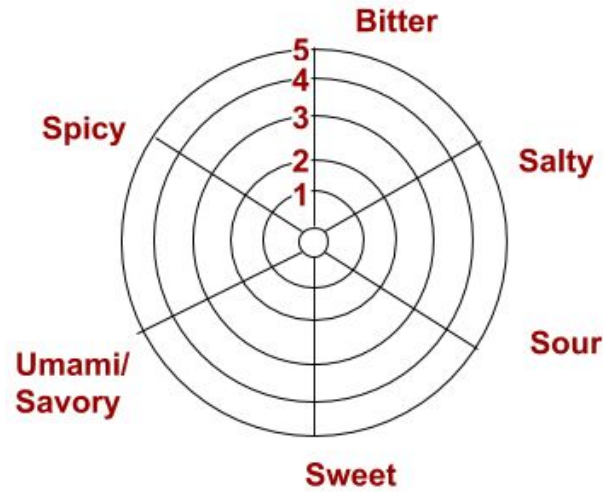

Date of Tasting: _____

CHOCOLATE TASTING 101 KIT TASTING SHEET

Instructions available: chugachchocolates.com/pages/tasting-sheet

Birch Syrup Toffee

Appearance and Smell:

Tasting Notes:

PWS Sea Salt

Appearance and Smell:

Tasting Notes:

Single Origin - Fiji

Appearance and Smell:

Tasting Notes:
