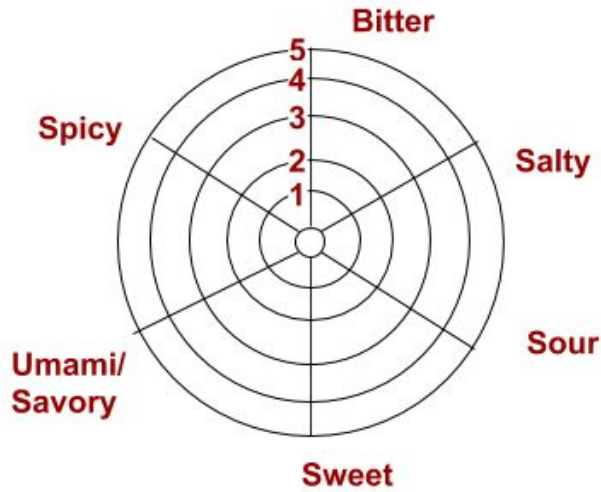

Date of Tasting: _____

CHOCOLATE TASTING 101 KIT TASTING SHEET

Instructions available: chugachchocolates.com/pages/tasting-sheet

Birch Syrup Toffee

Appearance and Smell:

Tasting Notes:

PWS Sea Salt

Appearance and Smell:

Tasting Notes:

Single Origin - Fiji

Appearance and Smell:

Tasting Notes:
