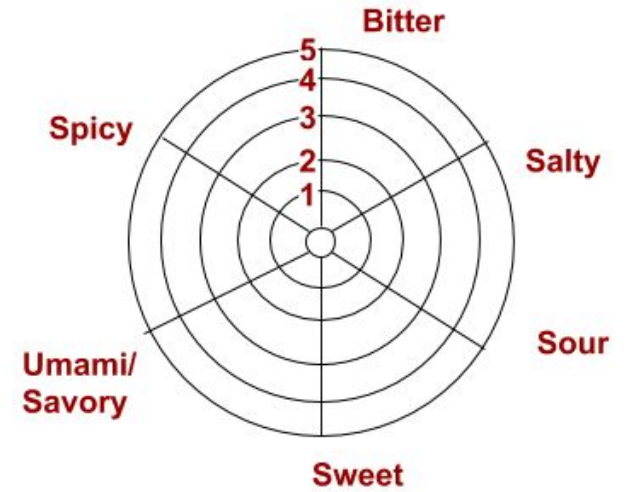

Date of Tasting: _____

CHOCOLATE TASTING 101 KIT TASTING SHEET

Instructions available: chugachchocolates.com/pages/tasting-sheet

Birch Syrup Toffee

Appearance and Smell:

Tasting Notes:

PWS Sea Salt

Appearance and Smell:

Tasting Notes:

Single Origin - Fiji

Appearance and Smell:

Tasting Notes:
