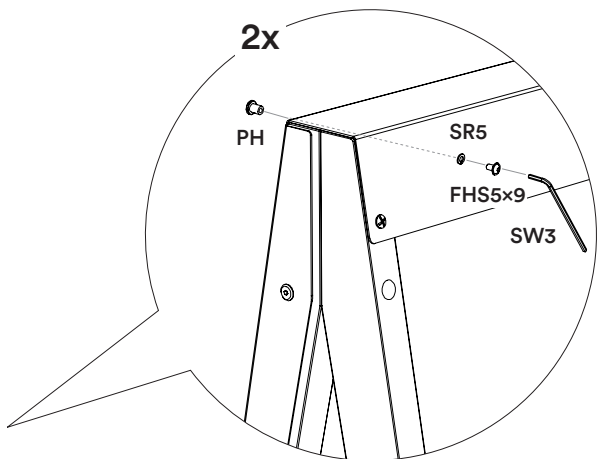

roomours

Charter on Tour
Flipchart