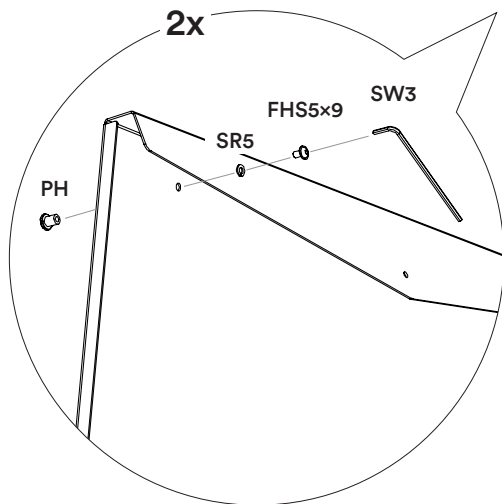

Montageanleitung

Installation Instructions
Instructions pour l'installation
Instrucciones de instalación
Istruzioni per l'installazione
Instruções de instalação
Installatie-instructies

1